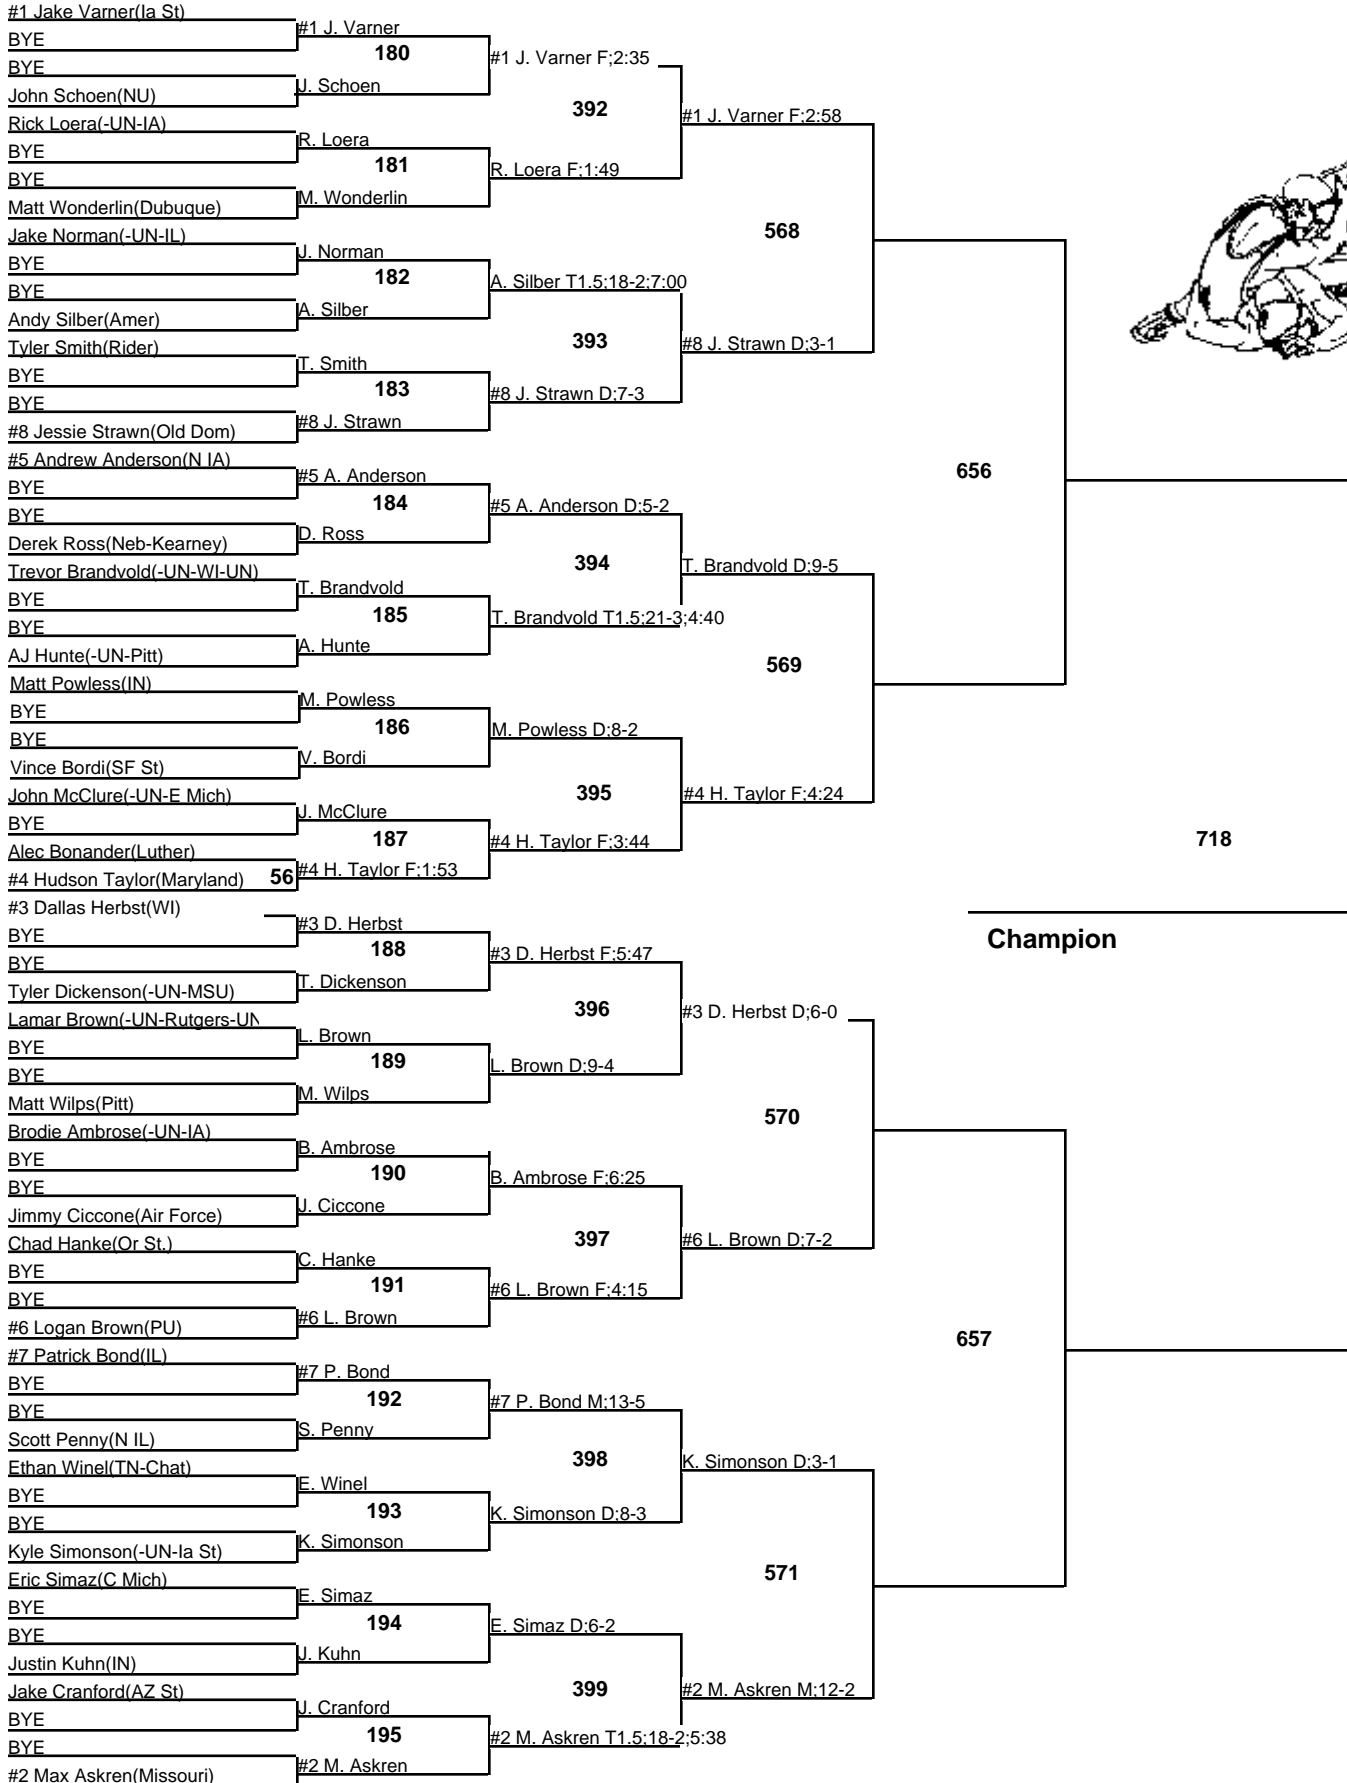

Championship

29-30 December 2008

2008 Midlands

174

Wrestleback

29-30 December 2008

2008 Midlands

184

Championship

29-30 December 2008

2008 Midlands

184

Wrestleback

29-30 December 2008

2008 Midlands

197

Championship

29-30 December 2008

2008 Midlands

197

Wrestleback

29-30 December 2008

2008 Midlands

285