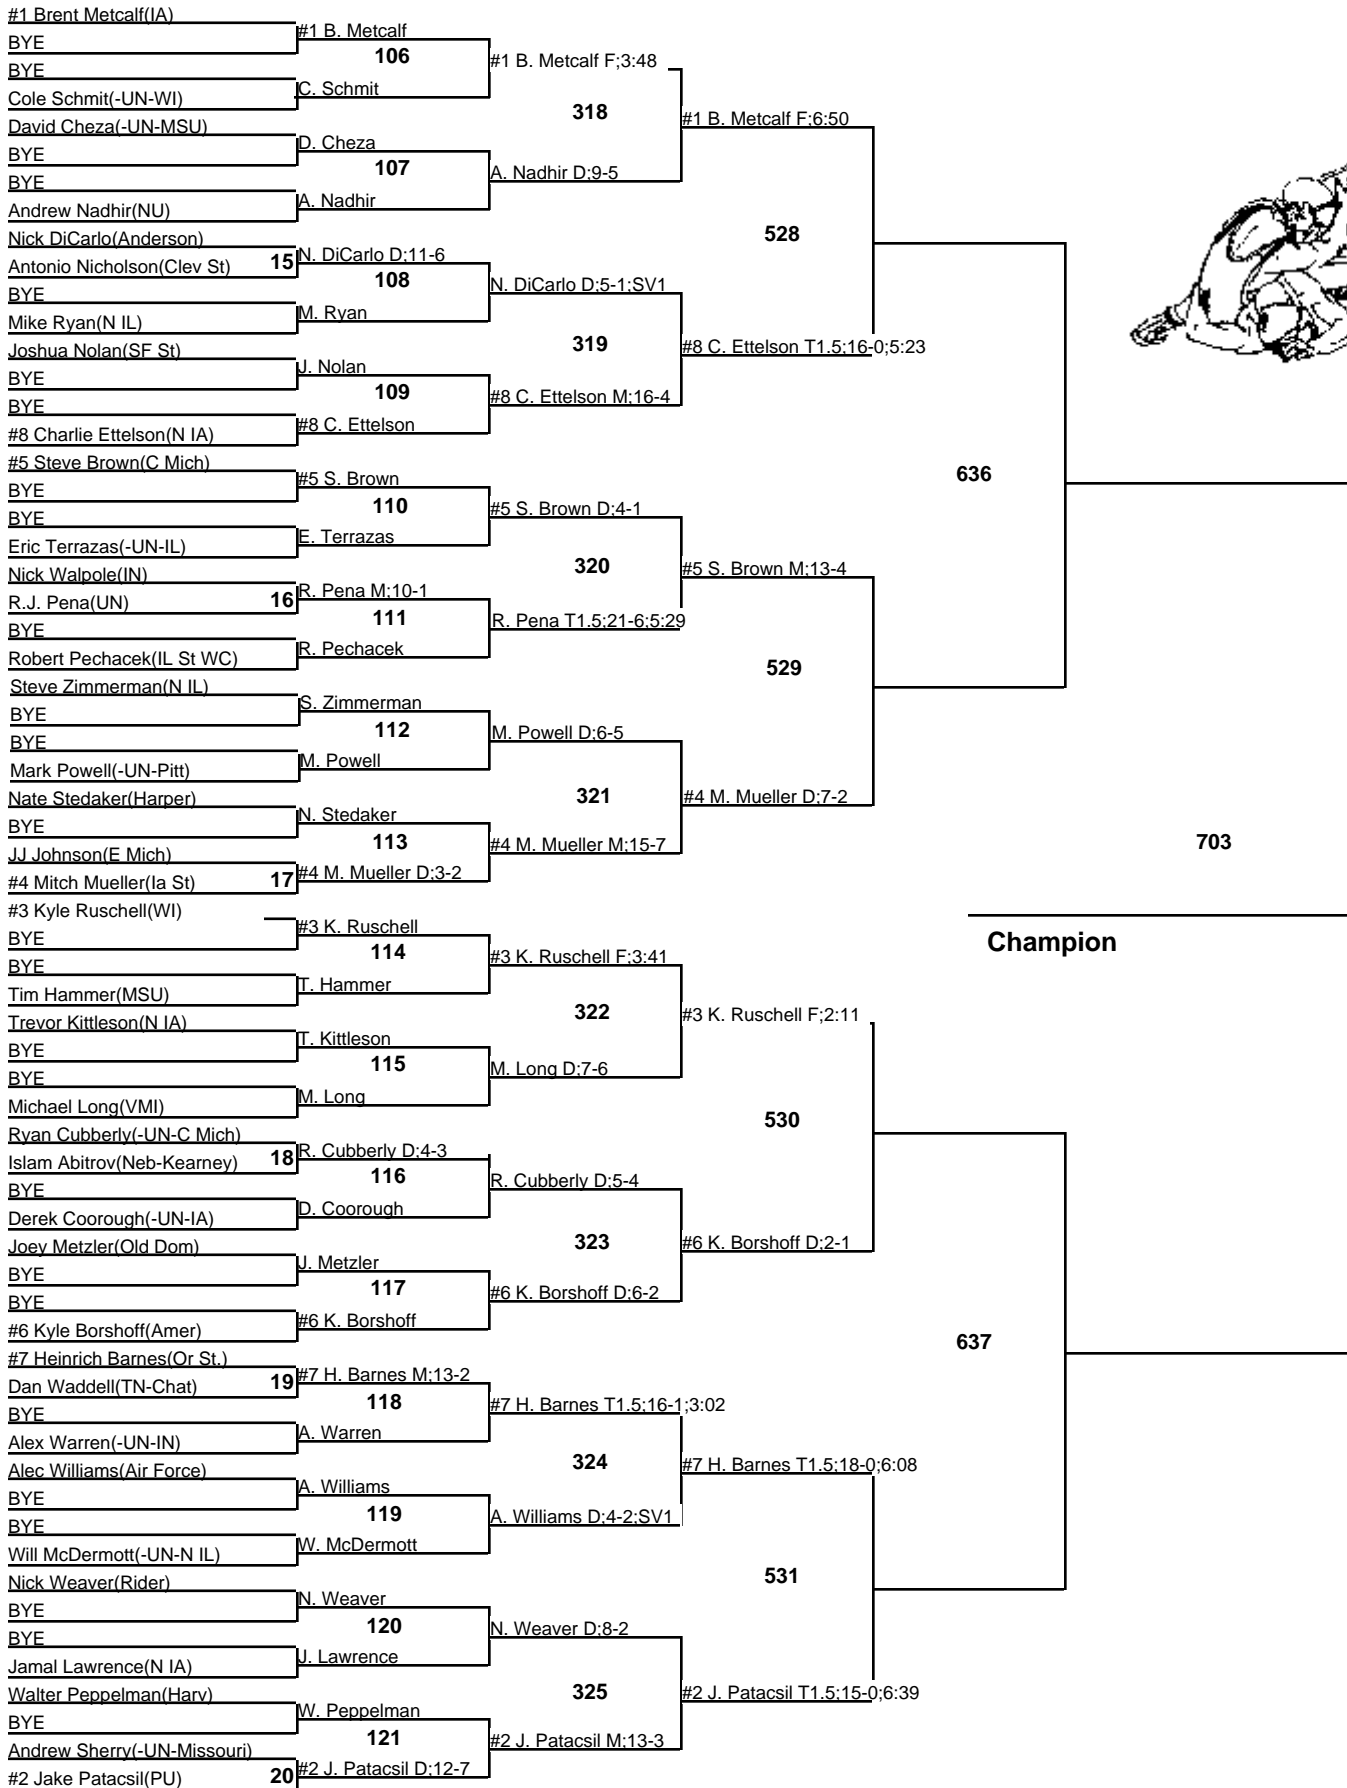

2008 Midlands

149

Championship

29-30 December 2008