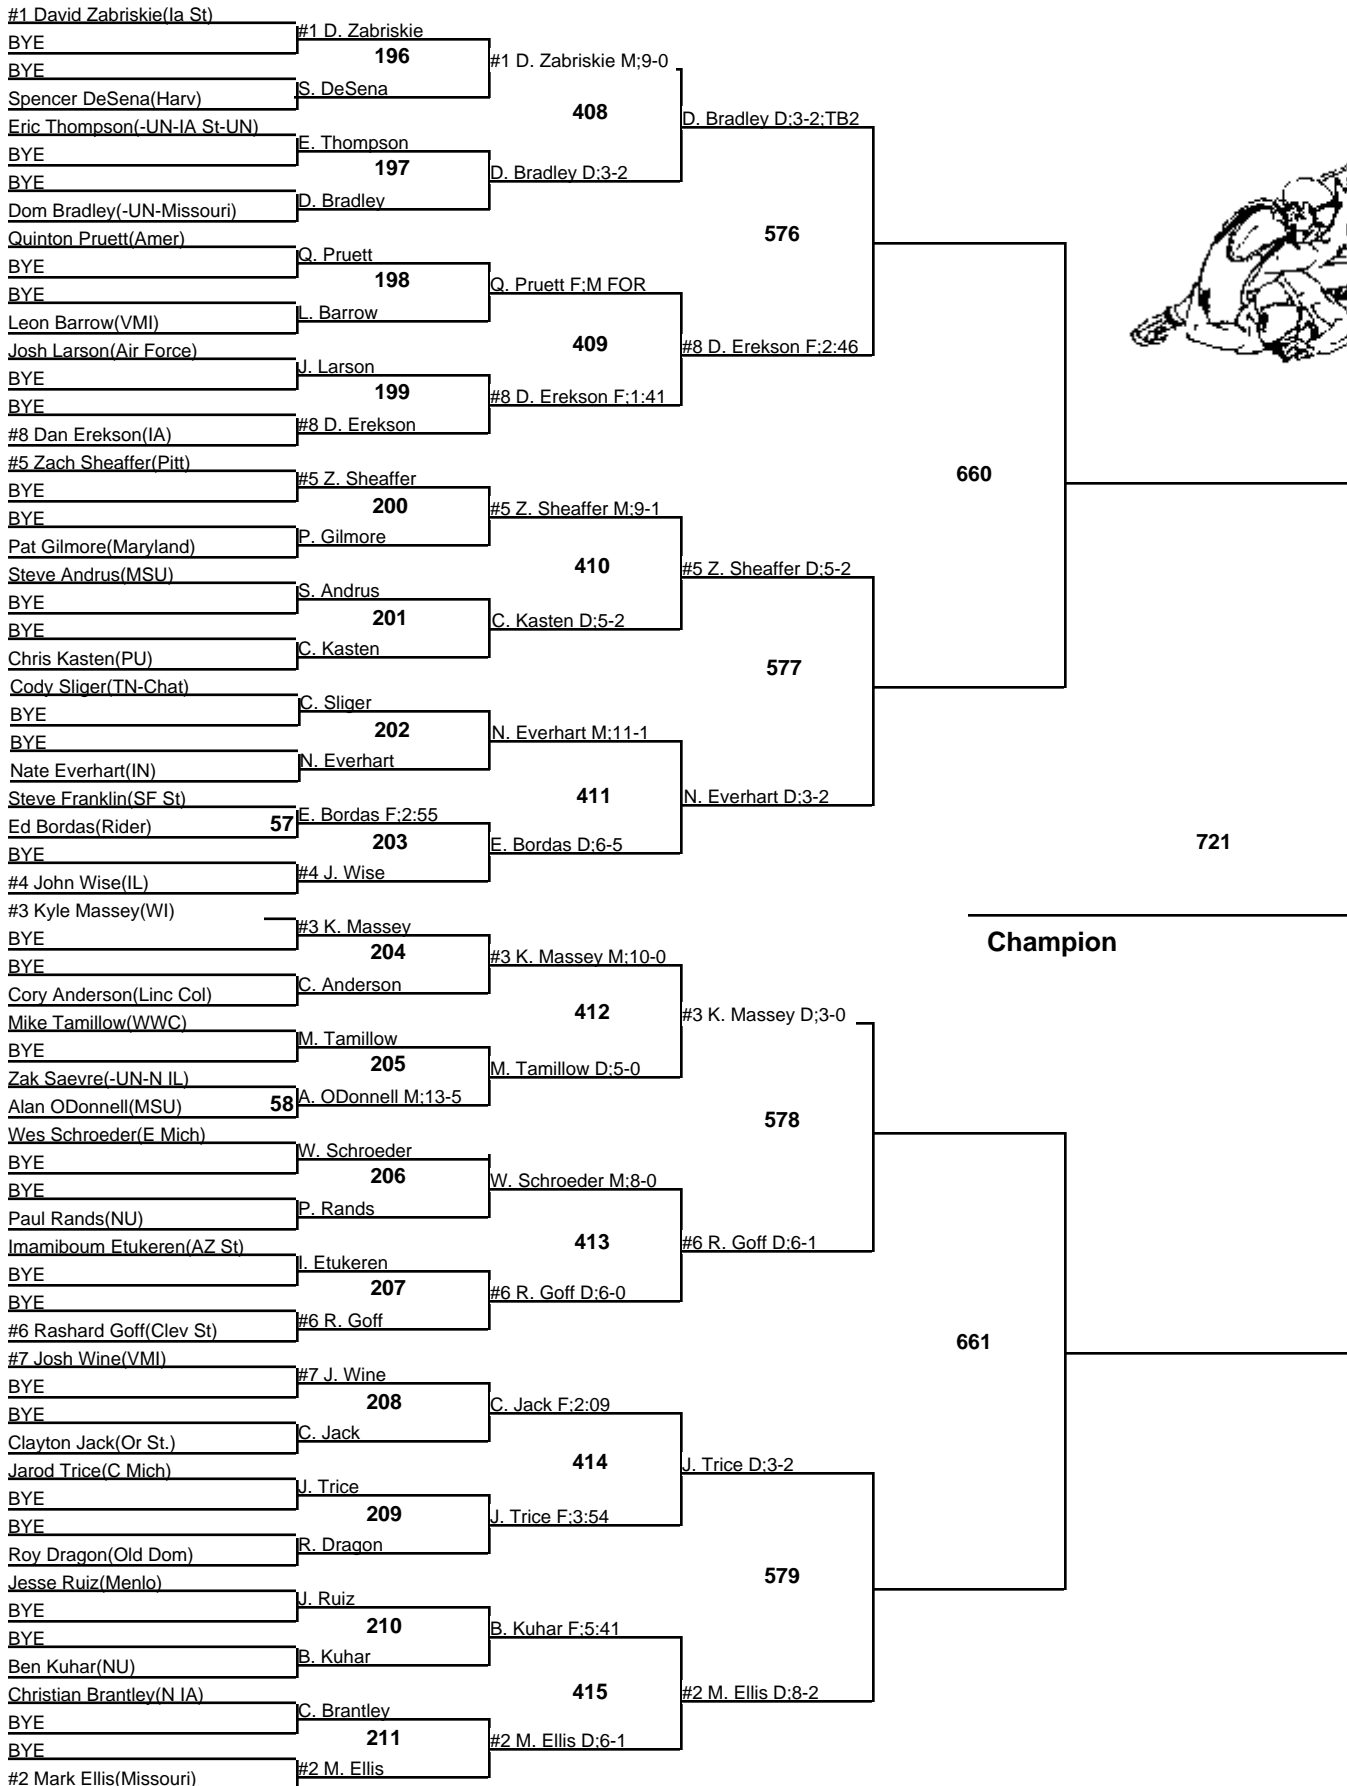

2008 Midlands

285

Championship

29-30 December 2008