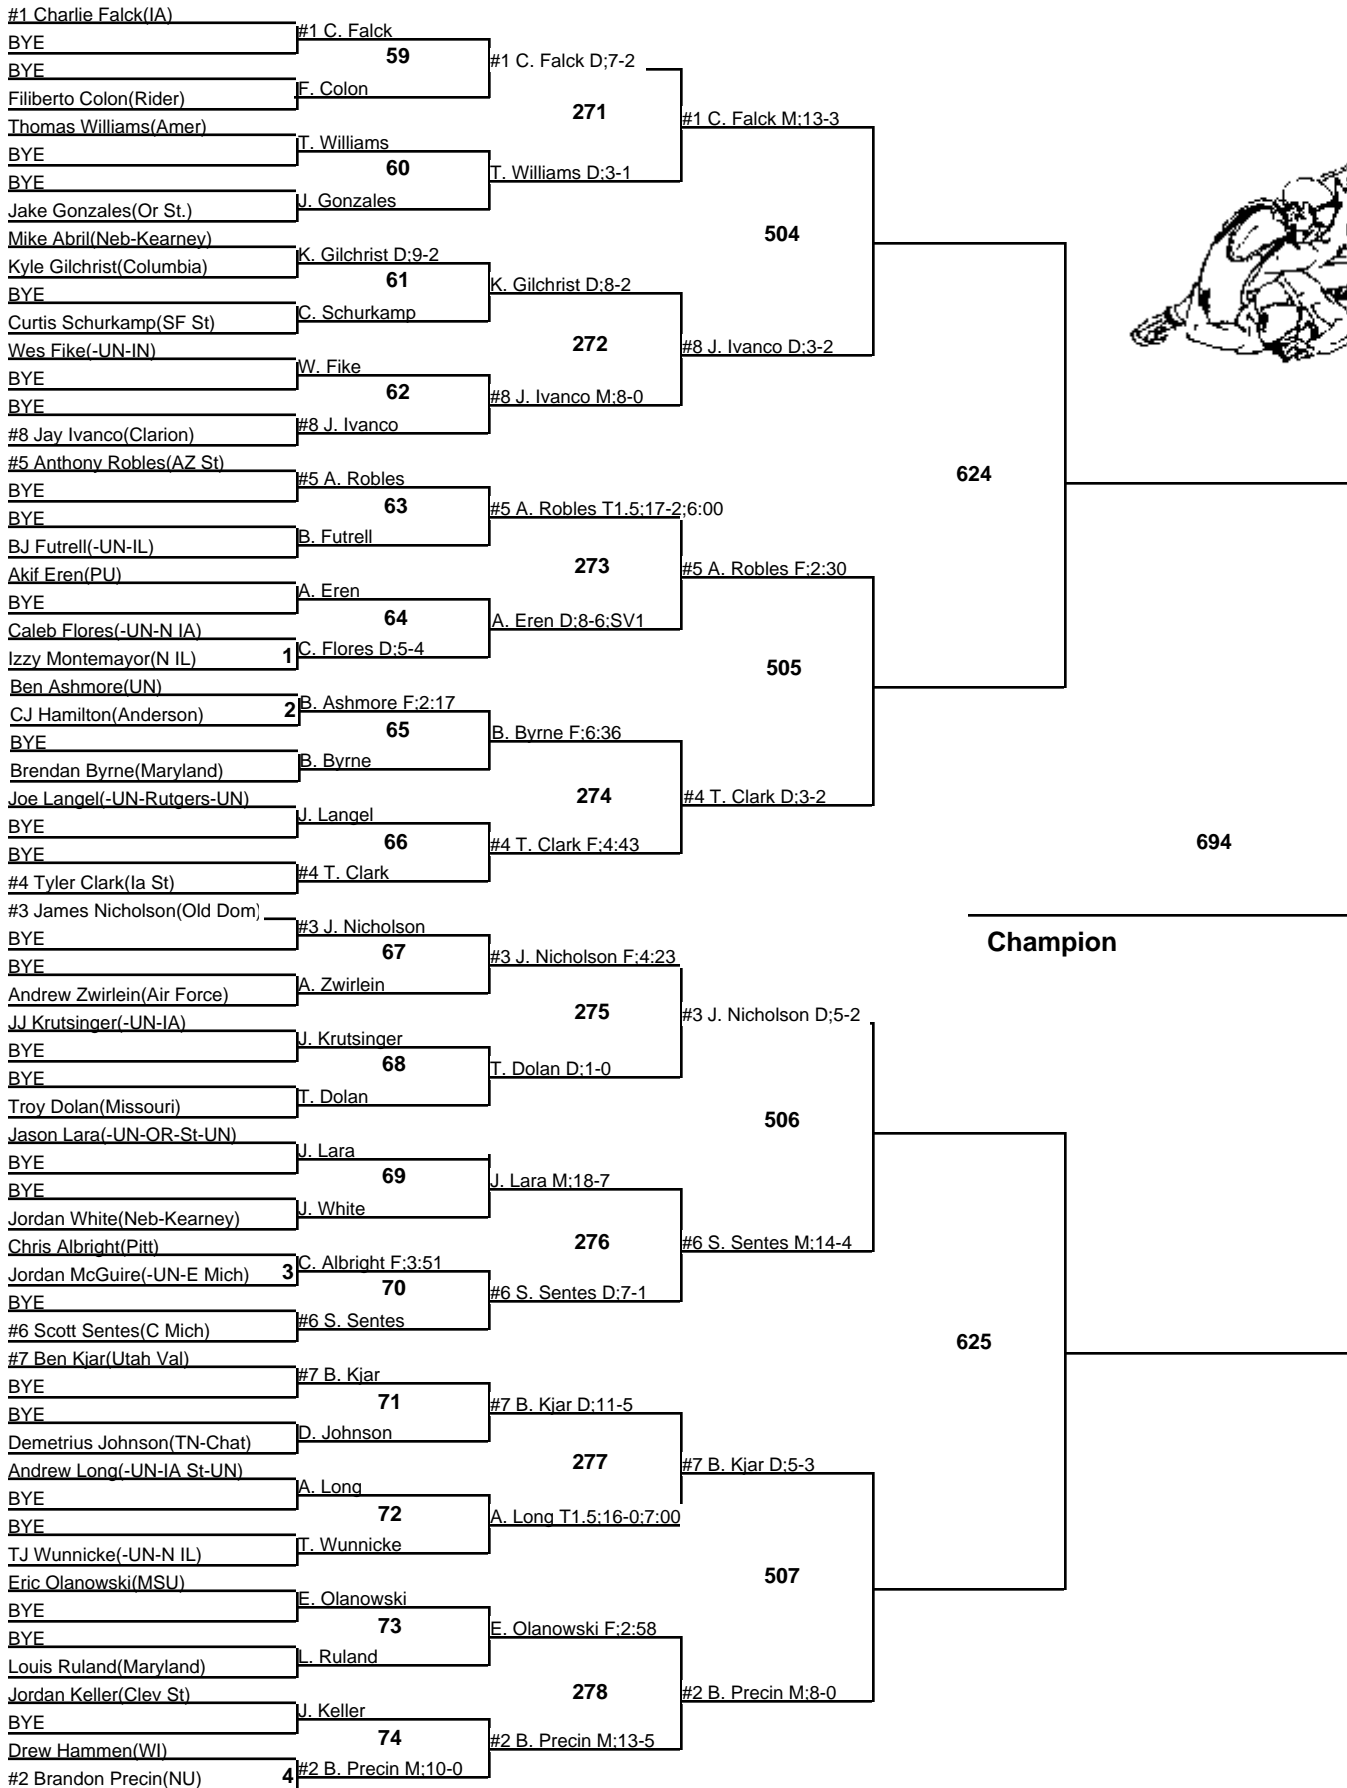

2008 Midlands

125

Championship

29-30 December 2008

2008 Midlands

125

Wrestleback

29-30 December 2008