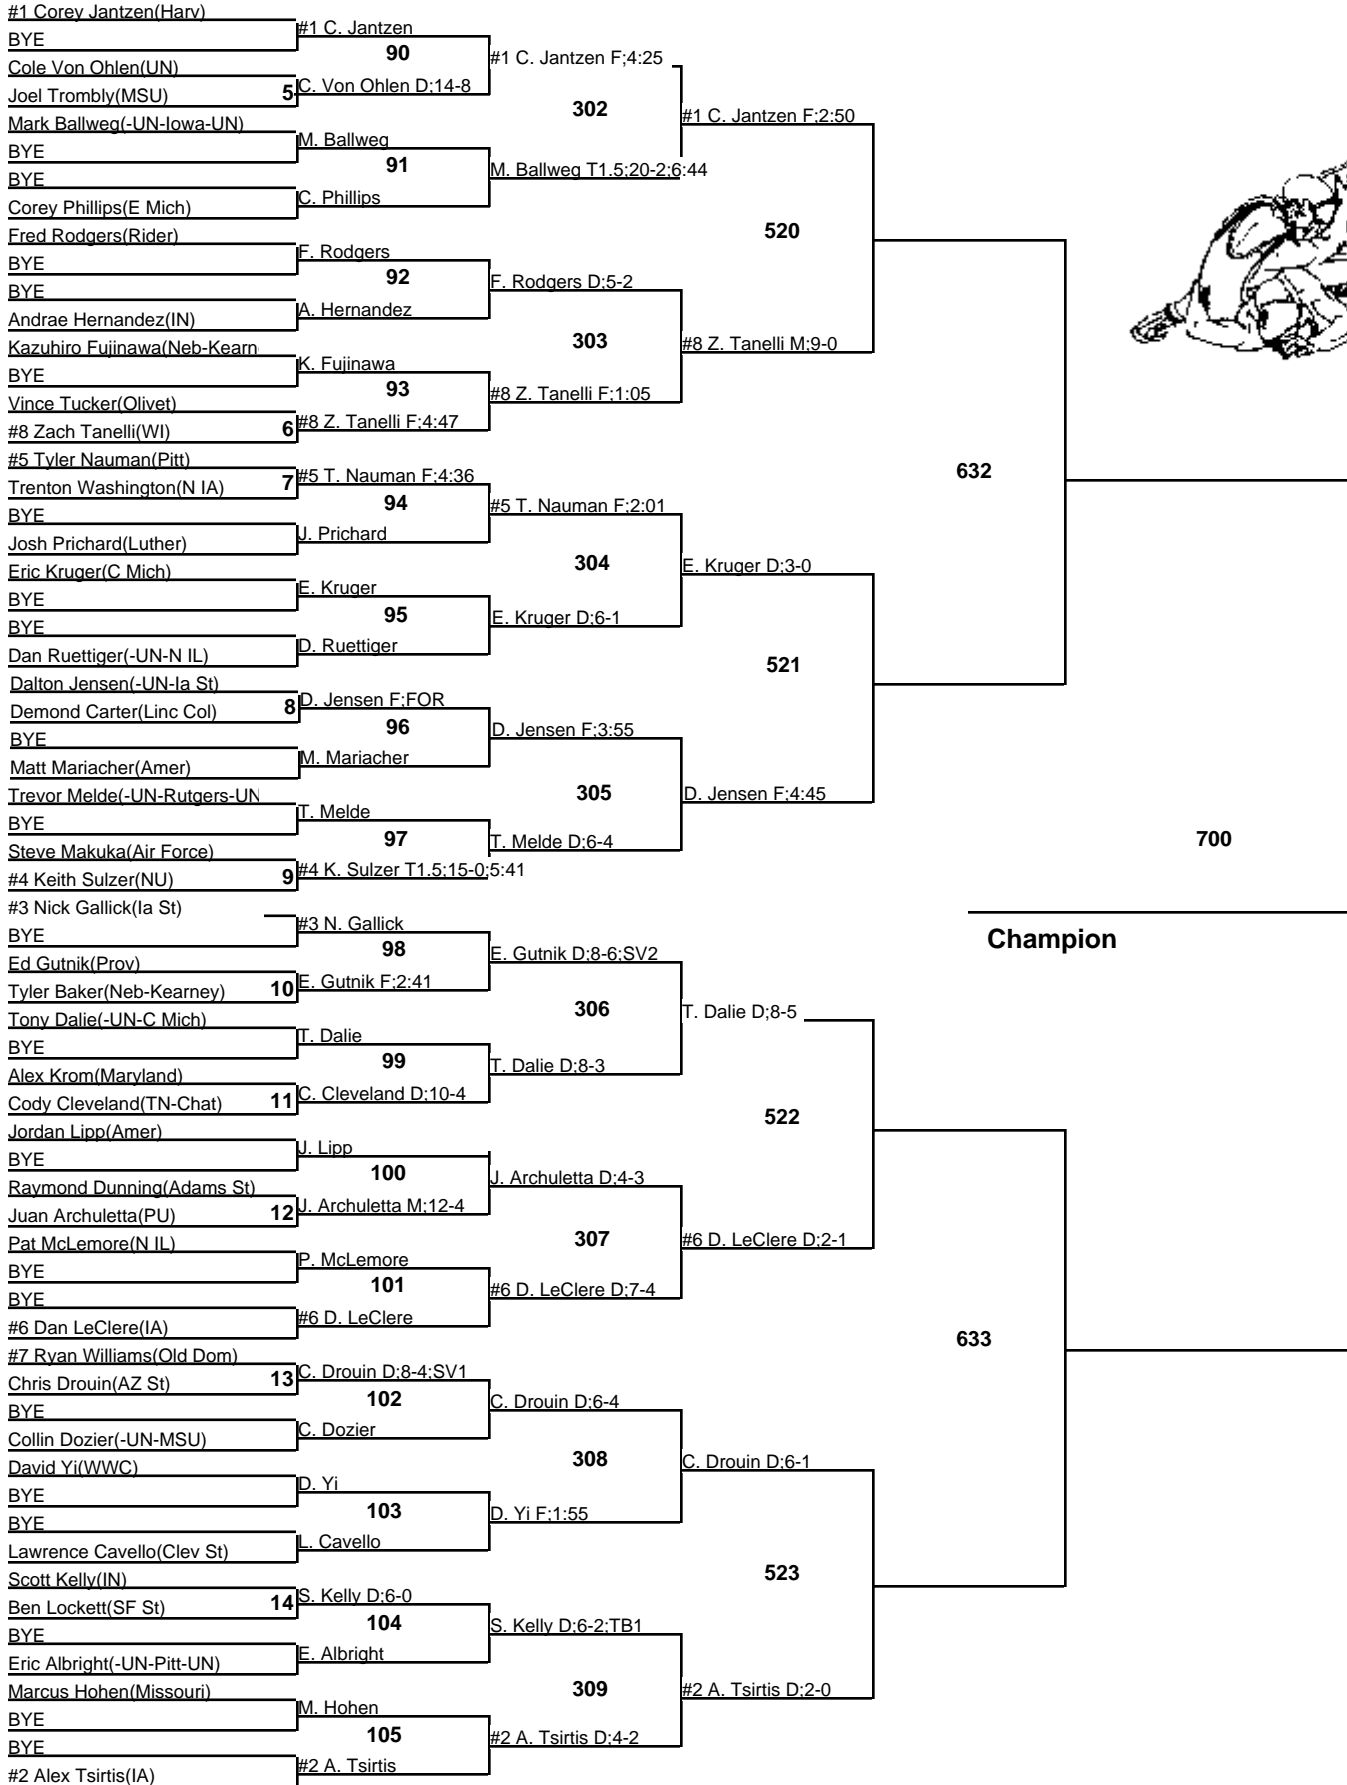

2008 Midlands

141
Championship
29-30 December 2008