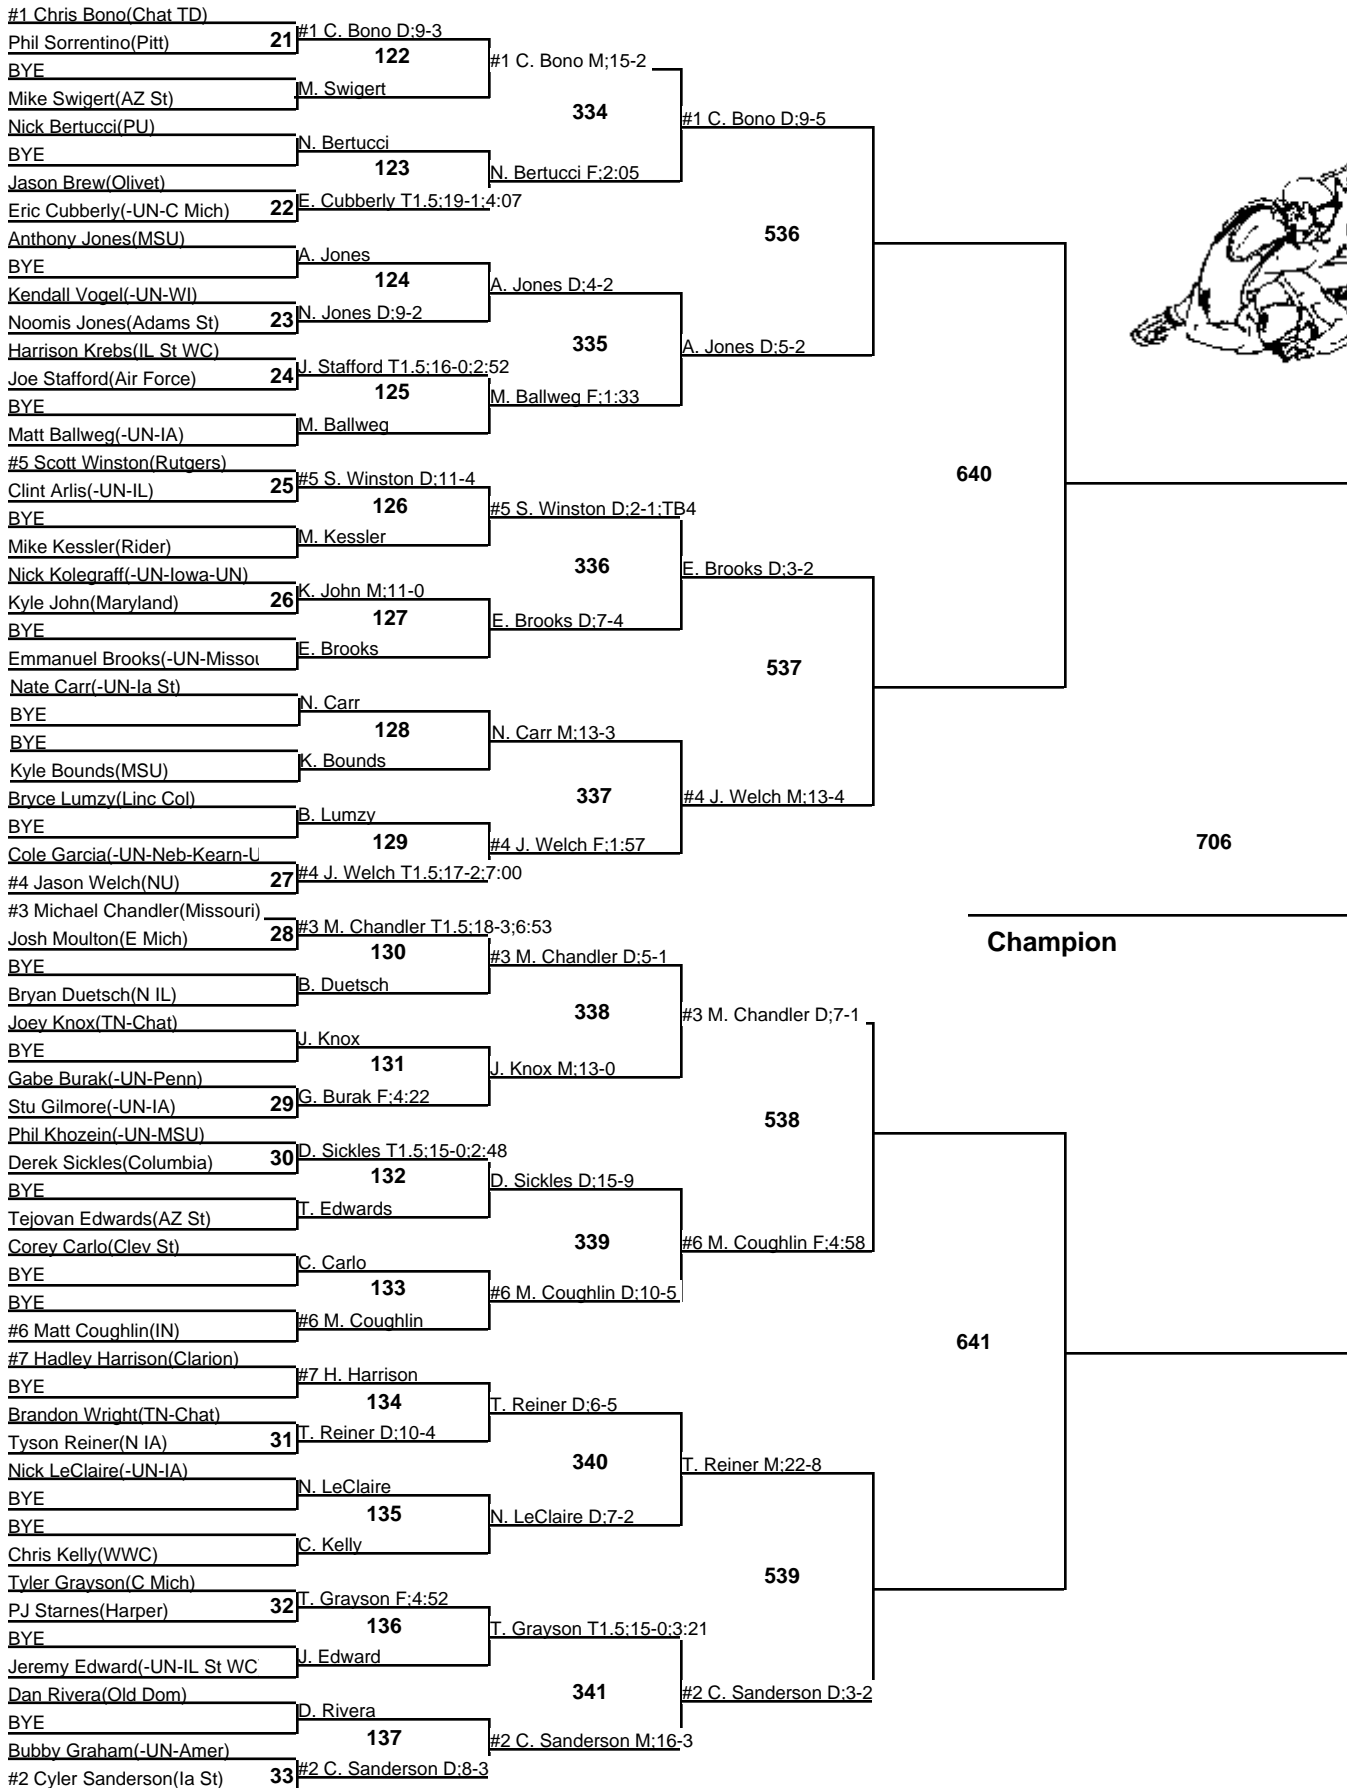

2008 Midlands

157

Championship

29-30 December 2008