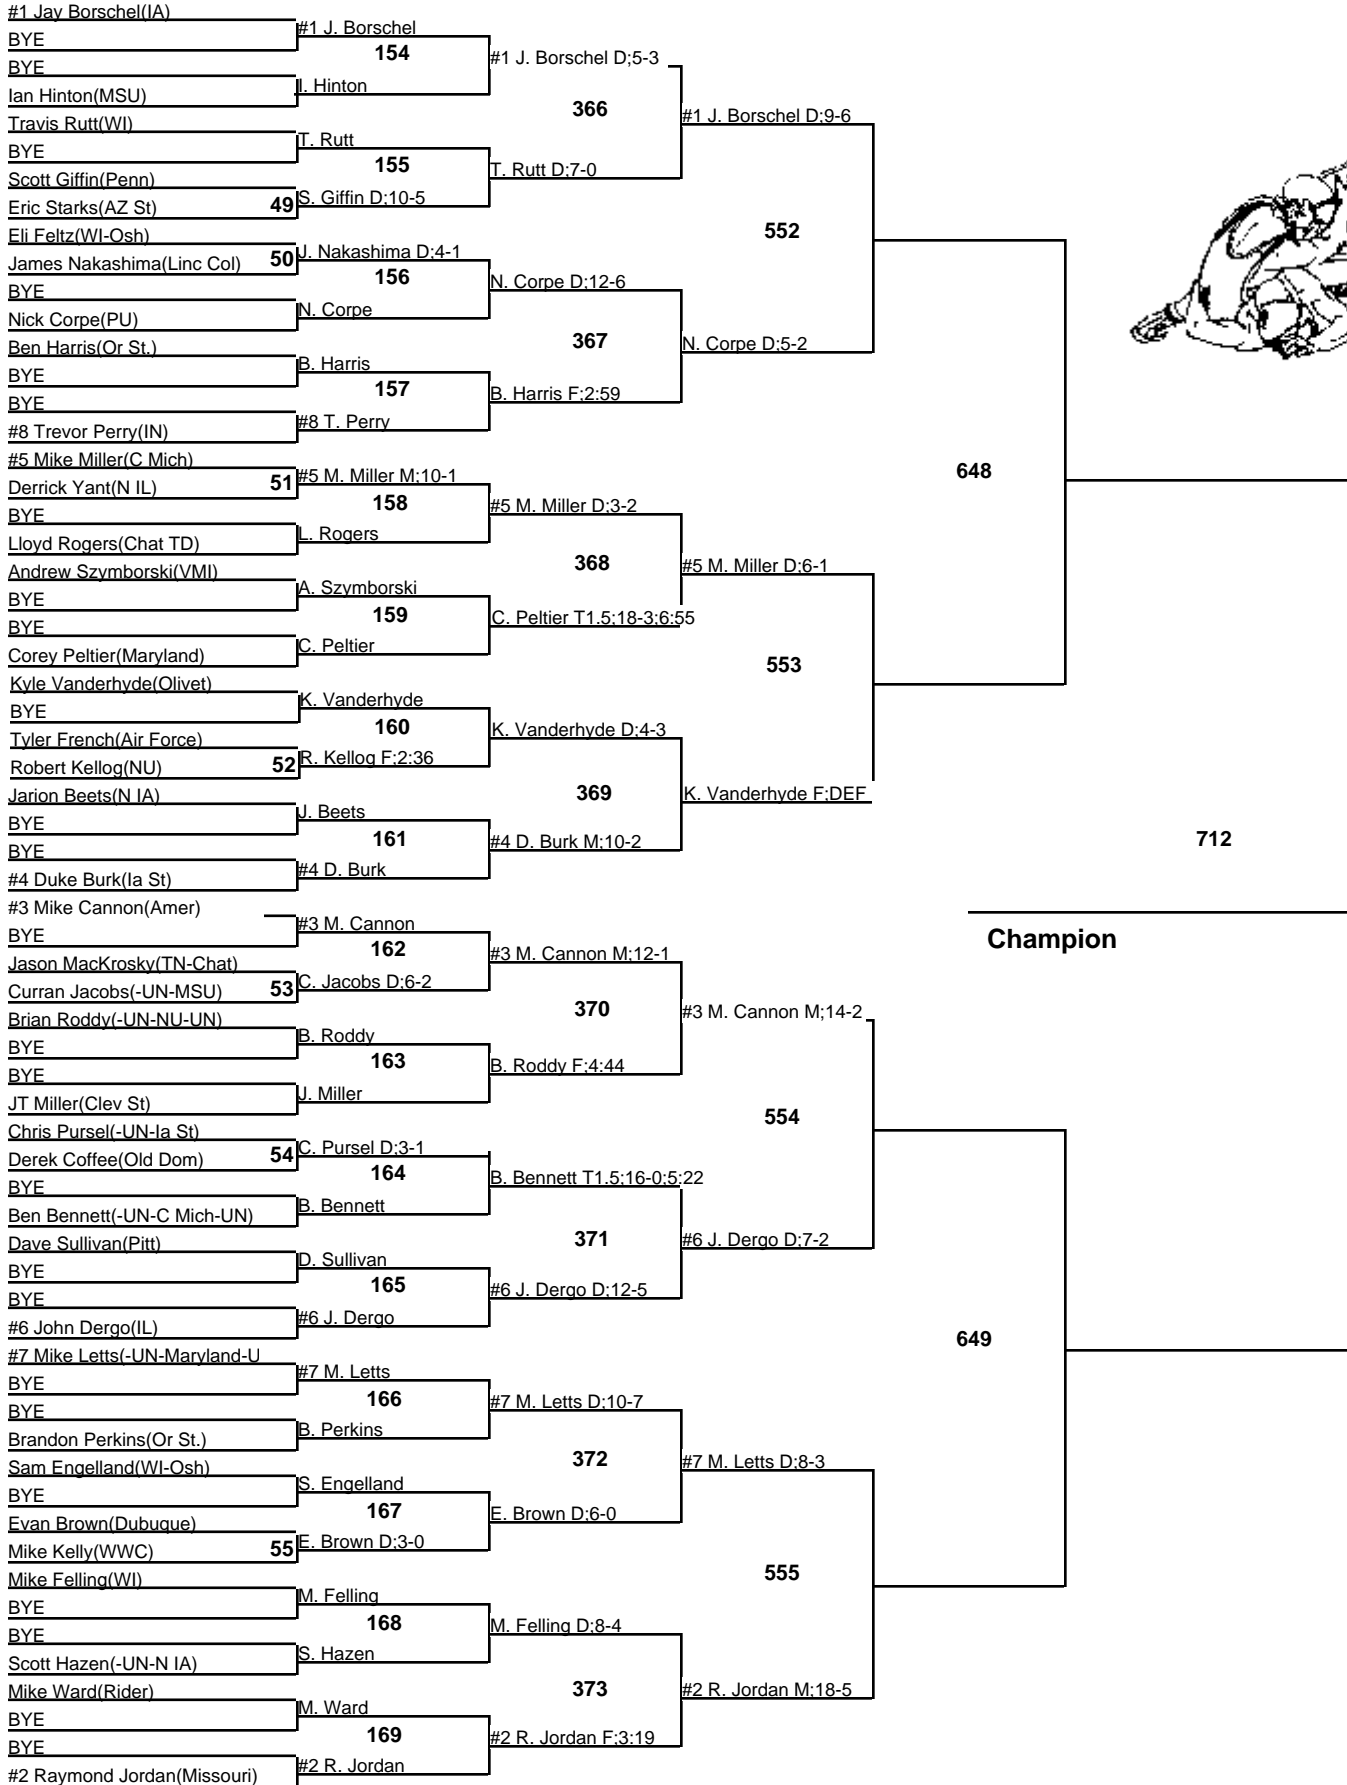

2008 Midlands

174

Championship

29-30 December 2008