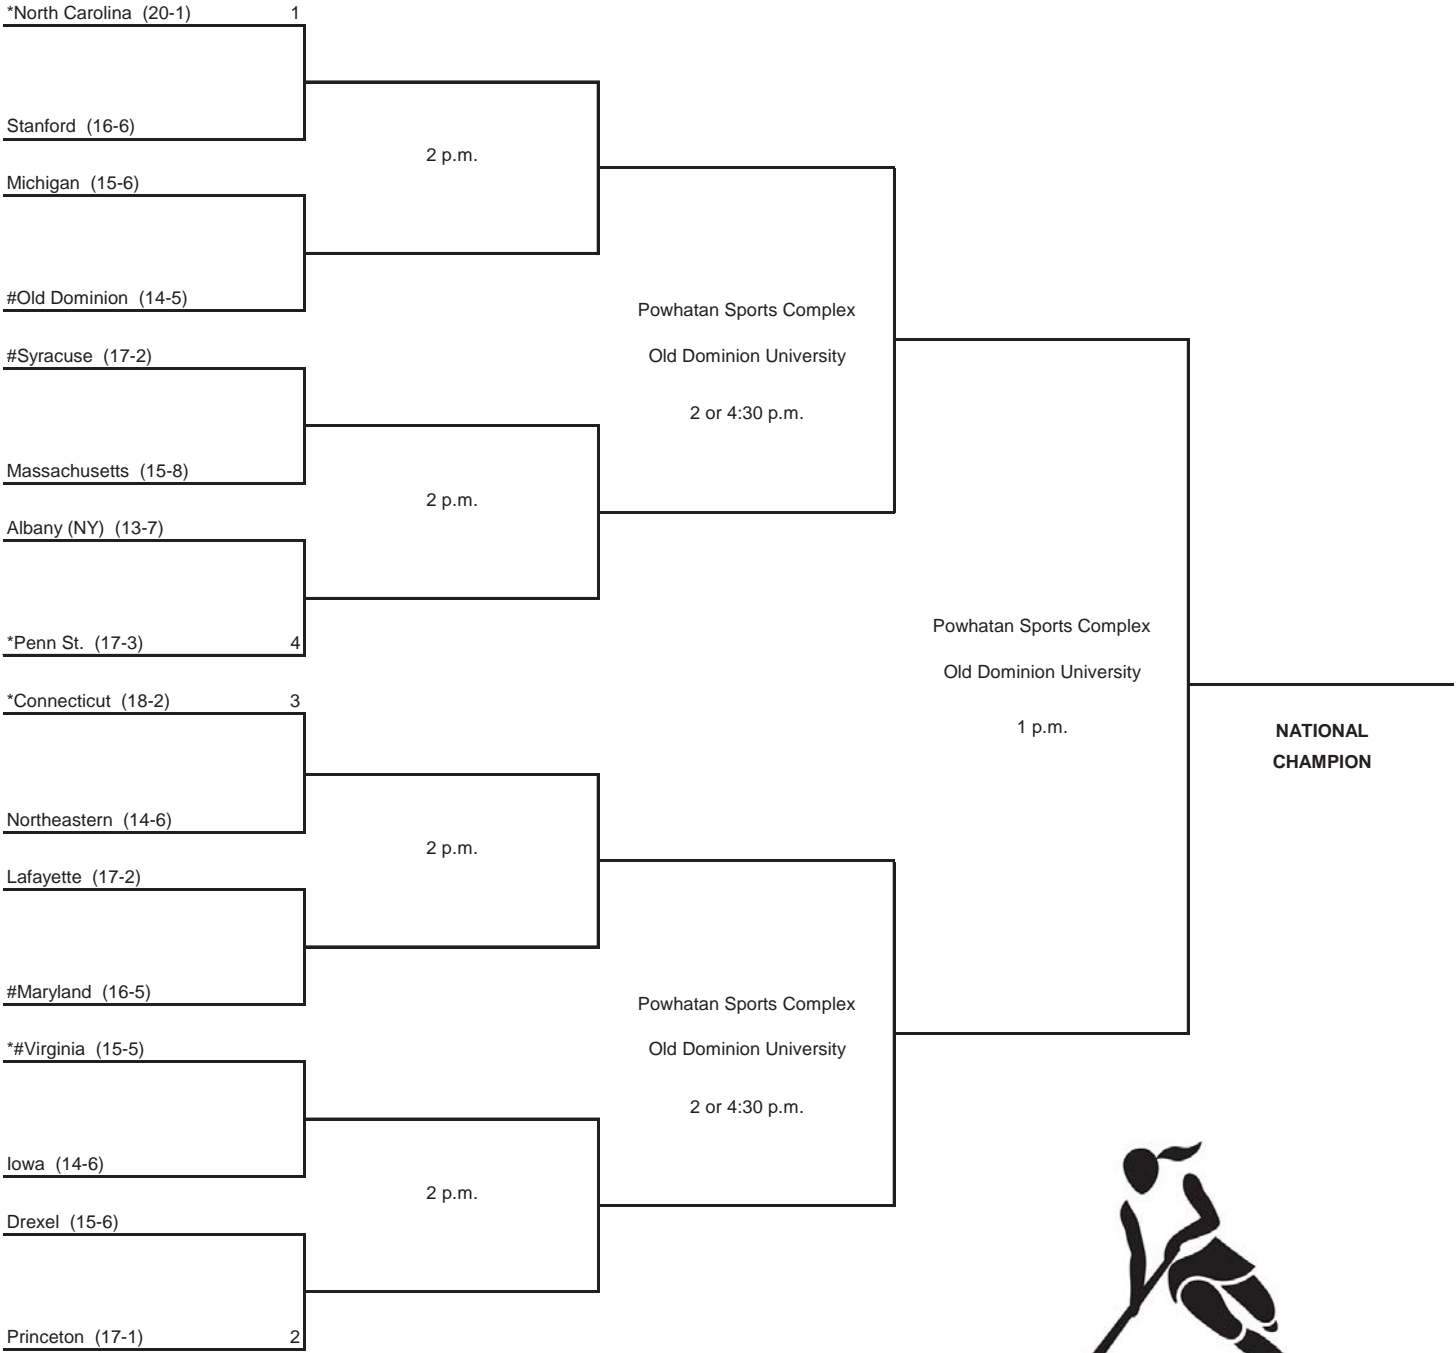

2012 Division I Field Hockey Championship

First Round
November 10

Second Round
November 11

Semifinals
November 16

Championship
November 18

*Denotes host institution
Home team is the seeded team in the seeded game
#Home team in the non-seeded game