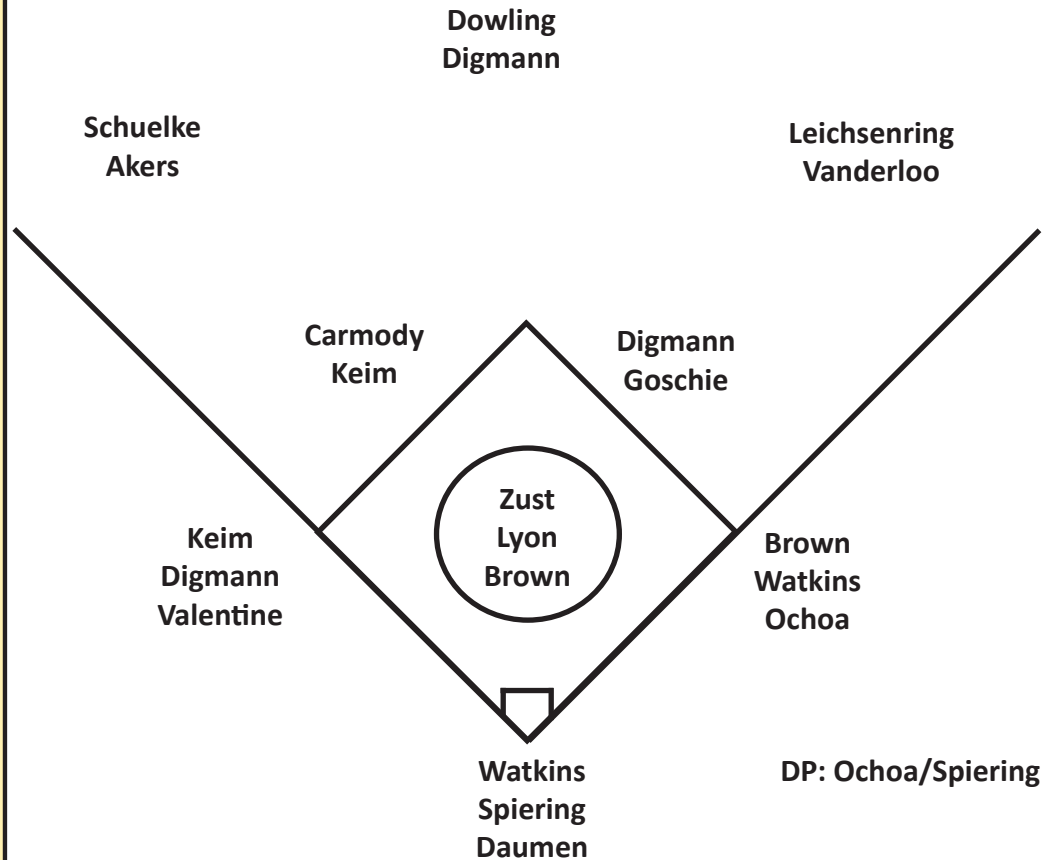

Iowa Team Highs

Longest Winning Streak	4
Longest Losing Streak	4
Current Streak	Won 2
Largest Margin of Victory	13
Largest Margin of Defeat	10
Most At-Bats	Georgia Tech (2/28), 39
Most Runs Scored	Wisconsin (4/14), 14
Most Hits	Georgia Tech (2/28), 15
Most RBI	three times, 10
Most Doubles	Indiana (4/3), 4
Most Triples	eight times, 1
Most Home Runs	South Dakota (3/21), 3
Most Stolen Bases	South Dakota (3/21), 5
Most Strikeouts (pitchers)	South Dakota (3/21), 10
Most Errors	Iowa State (3/31), 4
Most Runs Allowed	Maryland (2/27), 11
Most Hits Allowed	Iowa State (2/13), 12
Most Walks Allowed	Maryland (2/27), 8

Iowa's Individual Team Batting Leaders

Batting Avg.	Watkins, .354
Games Played	seven players, 36
Games Started	four players, 36
At Bats	Digmann, 120
Runs	three players, 20
Hits	Digmann, 42
Doubles	Watkins, 6

Triples	Watkins, 5
Home Runs	Carmody, 6
RBI	Brown, 26
Total Bases	Watkins, 65
Slugging Pct.	Watkins, .677
Walks	Brown 23
Hit by Pitch	Watkins, 5
Strikeouts	Schuelke, 30
On-Base Percentage	Watkins, .456
Sacrifice Flies	Brown, 3
Sacrifice Hits	three players, 5
Stolen Bases	Digmann, 13
Stolen Base Attempts	Digmann, 15

Iowa's Individual Pitching Leaders

ERA	Lyon, 2.04
Wins	Zust, 13
Appearances	Zust, 32
Games Started	Zust, 24
Complete Games	Zust, 15
Shutouts	Zust, 4
Saves	Zust, 1
Innings Pitched	Zust, 145
Strikeouts	Zust, 84
Opponent Batting Average	Lyon, .227

Hawkeye Defensive Depth Chart