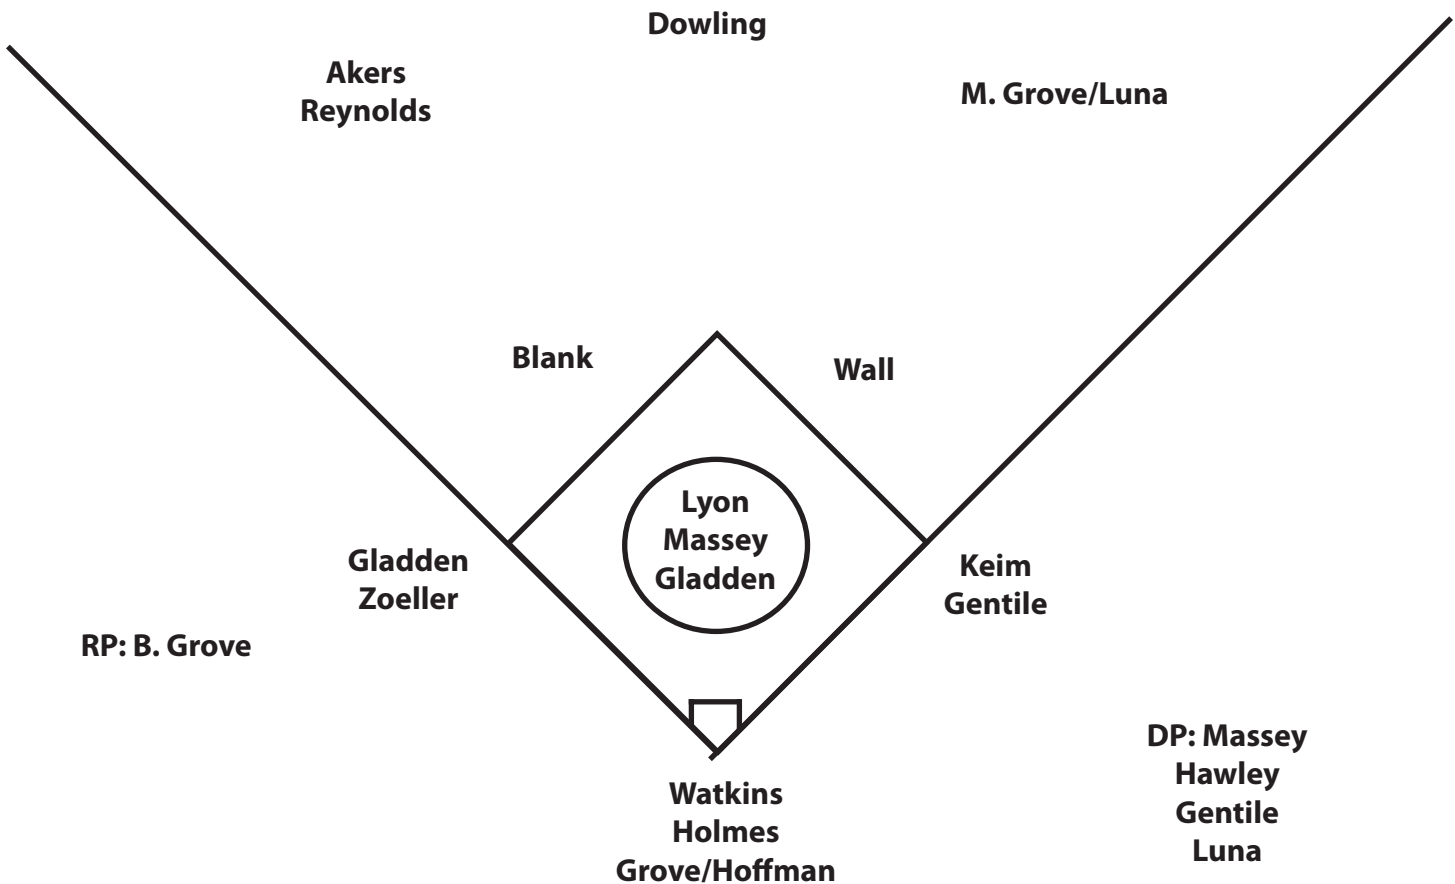

Iowa's Individual Team Batting Leaders

Batting Avg.	.414, Megan Blank
Games Played	39 (4 players)
Games Started	39 (3 players)
At Bats	122, Johnnie Dowling
Runs	25, Megan Blank
Hits	46, Megan Blank

Doubles	13, Megan Blank
Triples	4, Megan Blank
Home Runs	5, Katie Keim
RBI	31, Katie Keim
Total Bases	73, Megan Blank
Slugging Pct.	.658, Megan Blank
Walks	22, Megan Blank
Hit by Pitch	11, Liz Watkins
Strikeouts	38, Melanie Gladden
On-Base Percentage	.518, Megan Blank
Sacrifice Flies	2, Brianna Luna/Katie Keim
Sacrifice Hits	11, Ashley Akers
Stolen Bases	7, Ashley Akers/Katie Keim
Stolen Base Attempts	10, Ashley Akers

Iowa's Individual Pitching Leaders

ERA	2.65, Kayla Massey
Wins	9, Chelsea Lyon
Appearances	24, Chelsea Lyon
Games Started	22, Chelsea Lyon
Complete Games	15, Kayla Massey/Chelsea Lyon
Shutouts	4, Chelsea Lyon
Saves	n/a
Innings Pitched	134.2, Chelsea Lyon
Strikeouts	90, Chelsea Lyon
Opponent Batting Average	.235, Kayla Massey

HAWKEYE DEFENSIVE DEPTH CHART