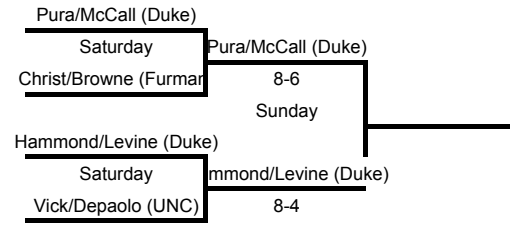

Fifth Place Bracket