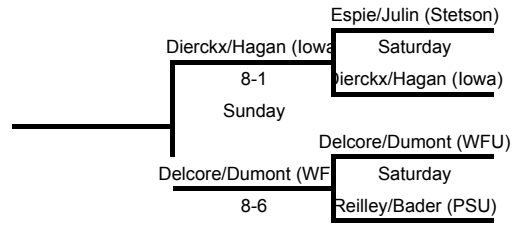

13th Place Bracket