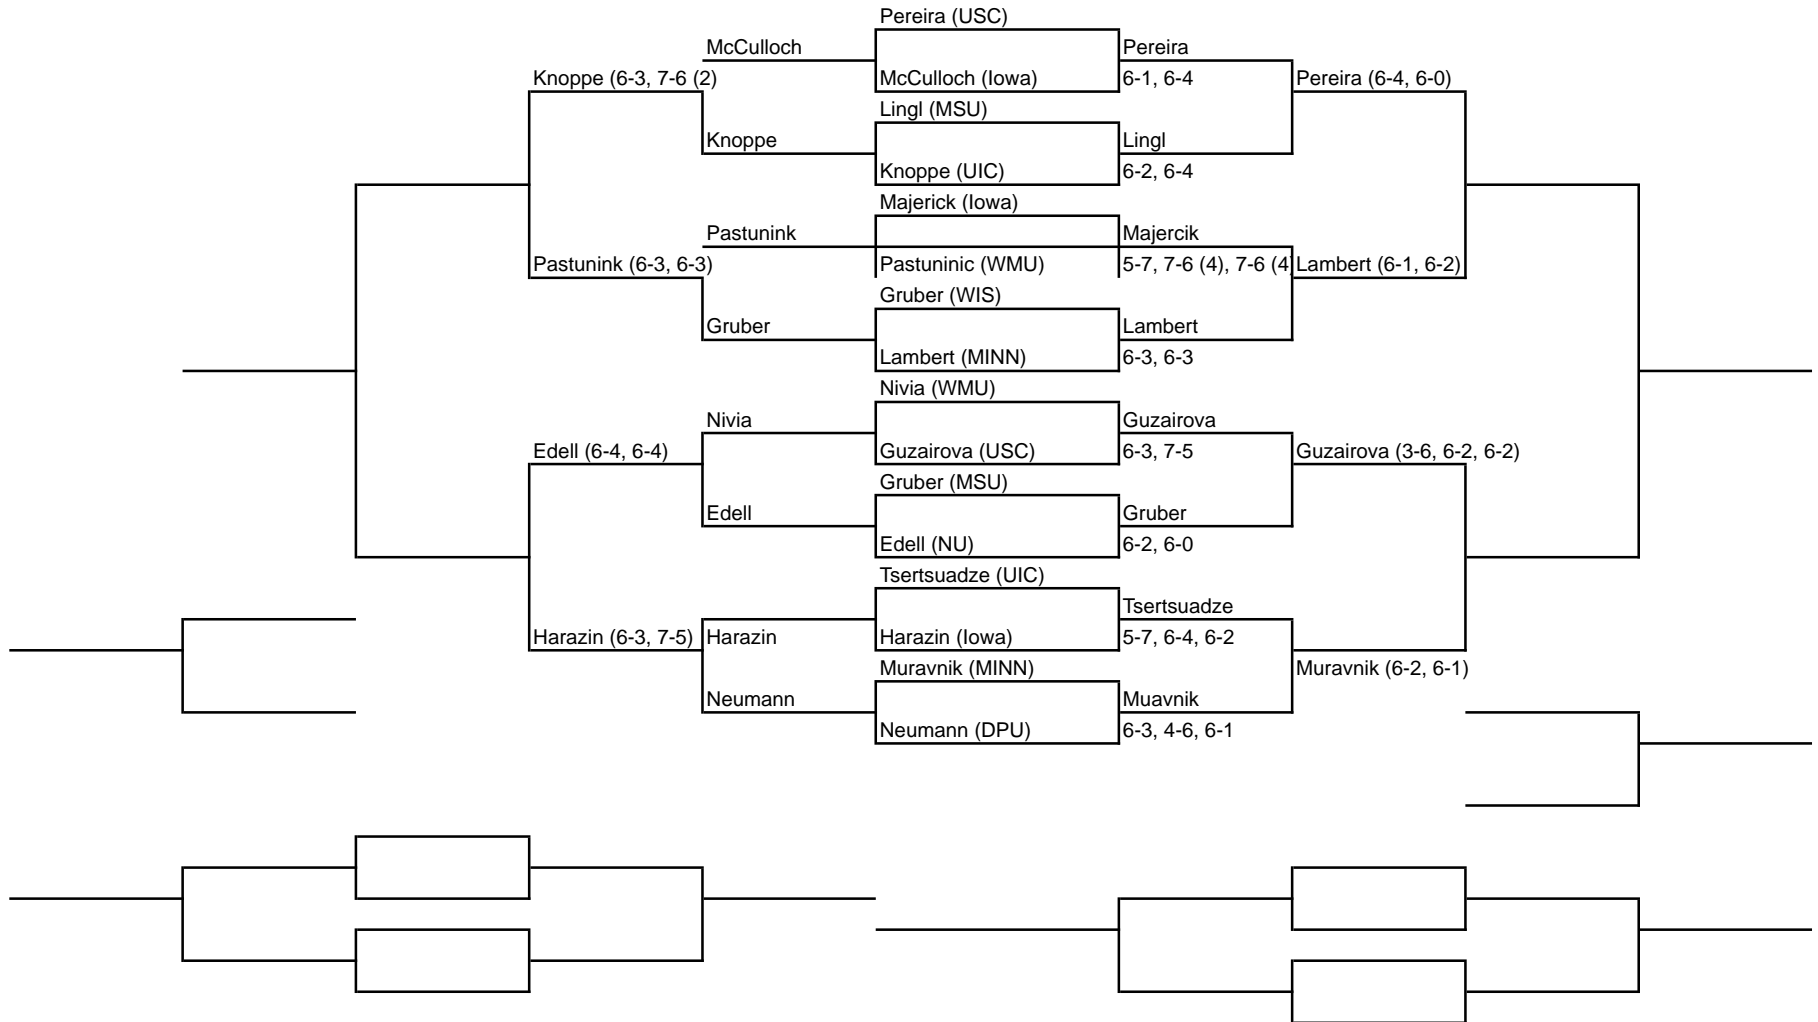

NORTHWESTERN WILDCAT INVITATIONAL

Sept. 30 - Oct. 1

FLIGHT A SINGLES

NORTHWESTERN WILDCAT INVITATIONAL

Sept. 30 - Oct. 1

FLIGHT B SINGLES

NORTHWESTERN WILDCAT INVITATIONAL

Sept. 30 - Oct. 1

FLIGHT C SINGLES

NORTHWESTERN WILDCAT INVITATIONAL
Sept. 30 - Oct. 1
FLIGHT D SINGLES

NORTHWESTERN WILDCAT INVITATIONAL

Sept. 30 - Oct. 1

Flight A Doubles

Extra Matches:

Huet/Wofford (OU) d Silver/Harazin (Iowa) [9-7]

Trgovich/Berner (WIS) d. Lambropoulus/Jamieson (ILL) [8-3]

NORTHWESTERN WILDCAT INVITATIONAL
Sept. 30 - Oct. 1
Flight B Doubles

Extra Matches:

Courtner/Muravnik (MINN) d. Hager/Yen (MSU) [8-1]

McCulloch/Zordani d. Gruber/Bauer [8-4]