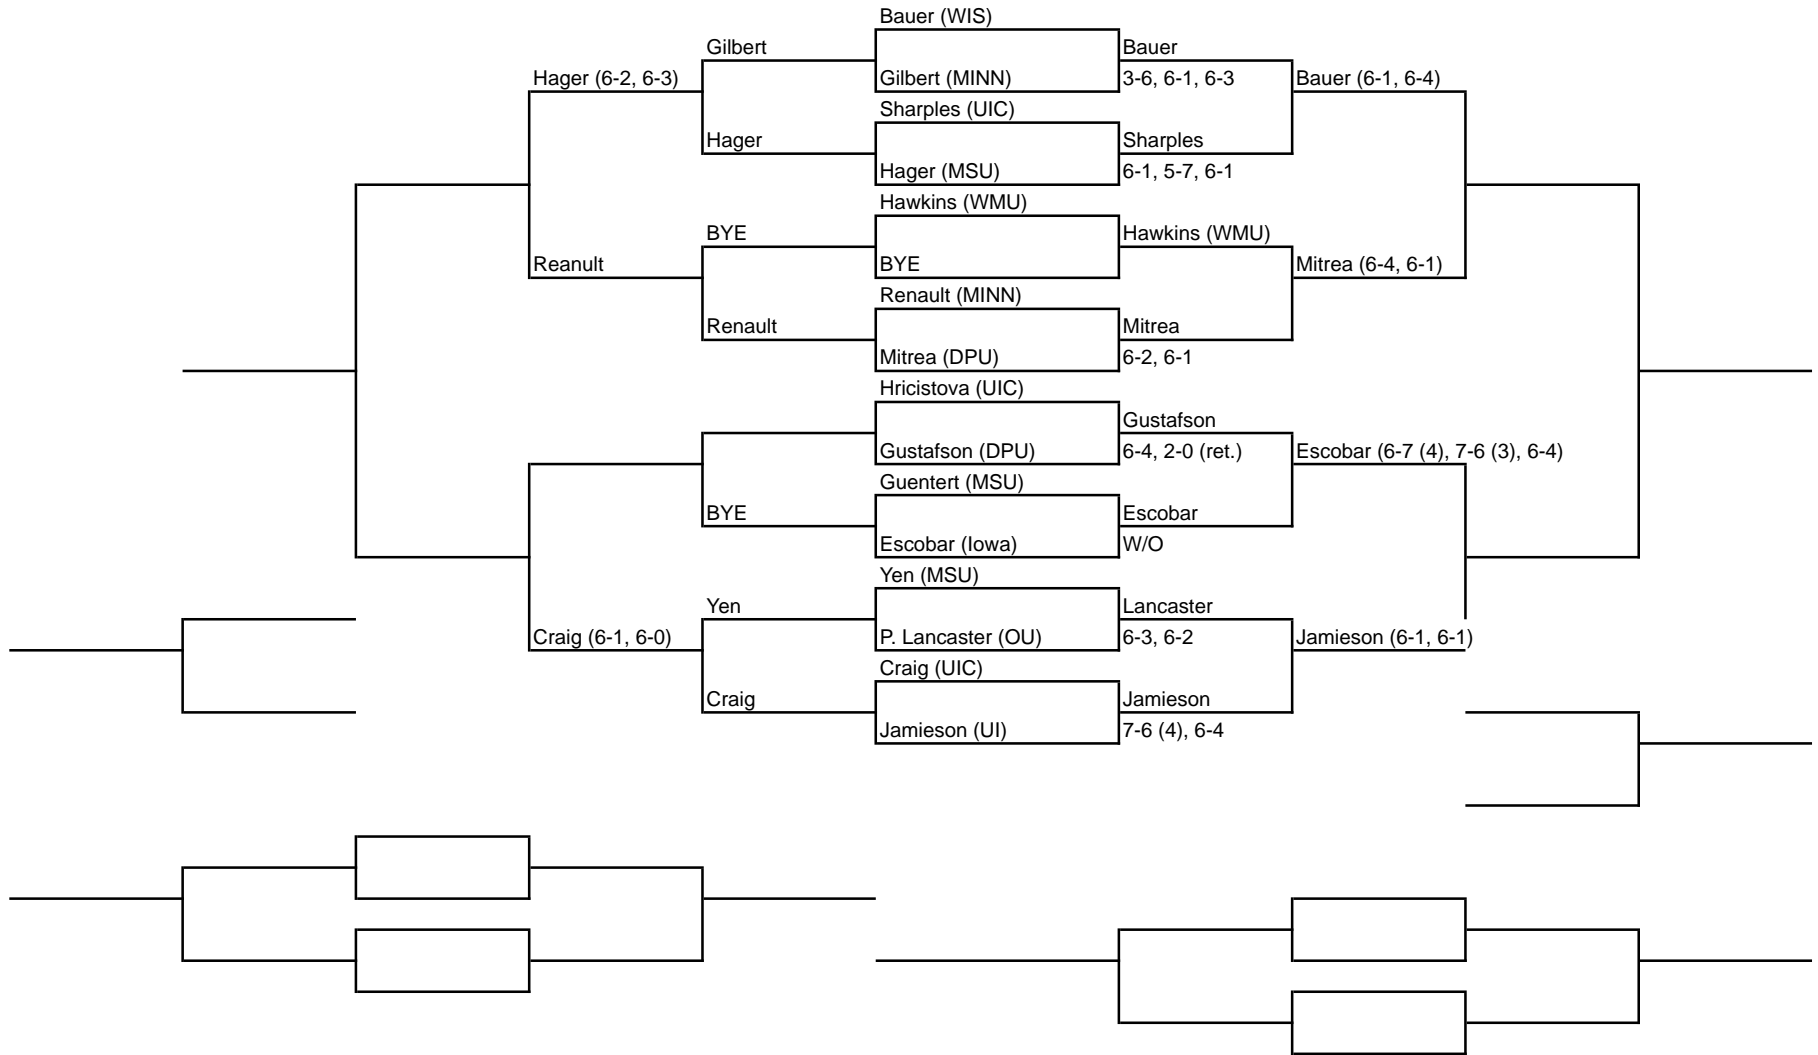

NORTHWESTERN WILDCAT INVITATIONAL

Sept. 30 - Oct. 1

FLIGHT A SINGLES

NORTHWESTERN WILDCAT INVITATIONAL

Sept. 30 - Oct. 1

FLIGHT B SINGLES

NORTHWESTERN WILDCAT INVITATIONAL

Sept. 30 - Oct. 1

FLIGHT C SINGLES

NORTHWESTERN WILDCAT INVITATIONAL
Sept. 30 - Oct. 1
FLIGHT D SINGLES

NORTHWESTERN WILDCAT INVITATIONAL

Sept. 30 - Oct. 1

Flight A Doubles

Extra Matches:

Huet/Wofford (OU) d Silver/Harazin (Iowa) [9-7]

Trgovich/Berner (WIS) d. Lambropoulus/Jamieson (ILL) [8-3]

NORTHWESTERN WILDCAT INVITATIONAL
Sept. 30 - Oct. 1
Flight B Doubles

Extra Matches:

Courtner/Muravnik (MINN) d. Hager/Yen (MSU) [8-1]

McCulloch/Zordani d. Gruber/Bauer [8-4]