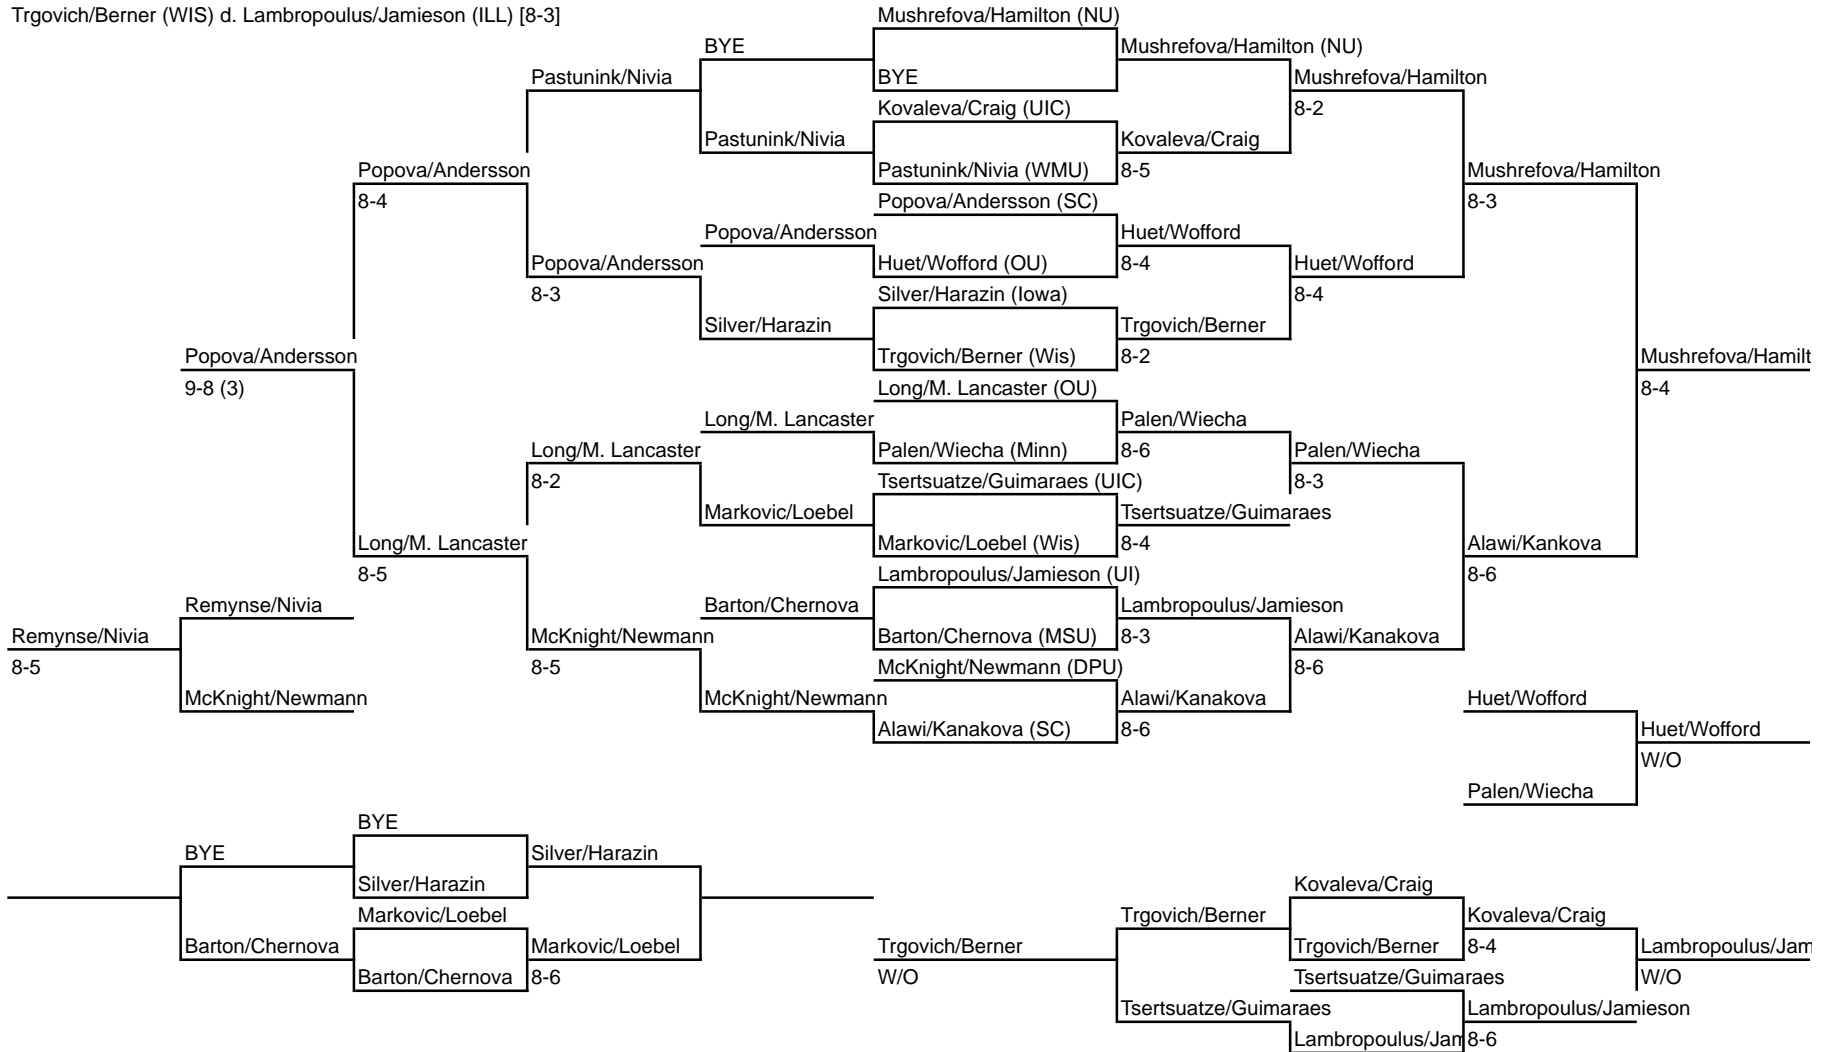

NORTHWESTERN WILDCAT INVITATIONAL

Sept. 30 - Oct. 1

FLIGHT A SINGLES

NORTHWESTERN WILDCAT INVITATIONAL

Sept. 30 - Oct. 1

FLIGHT B SINGLES

NORTHWESTERN WILDCAT INVITATIONAL

Sept. 30 - Oct. 1

FLIGHT C SINGLES

NORTHWESTERN WILDCAT INVITATIONAL
Sept. 30 - Oct. 1
FLIGHT D SINGLES

NORTHWESTERN WILDCAT INVITATIONAL

Sept. 30 - Oct. 1

Flight A Doubles

Extra Matches:

Huet/Wofford (OU) d Silver/Harazin (Iowa) [9-7]

Trgovich/Berner (WIS) d. Lambropoulus/Jamieson (ILL) [8-3]

NORTHWESTERN WILDCAT INVITATIONAL
Sept. 30 - Oct. 1
Flight B Doubles

Extra Matches:

Courtner/Muravnik (MINN) d. Hager/Yen (MSU) [8-1]

McCulloch/Zordani d. Gruber/Bauer [8-4]