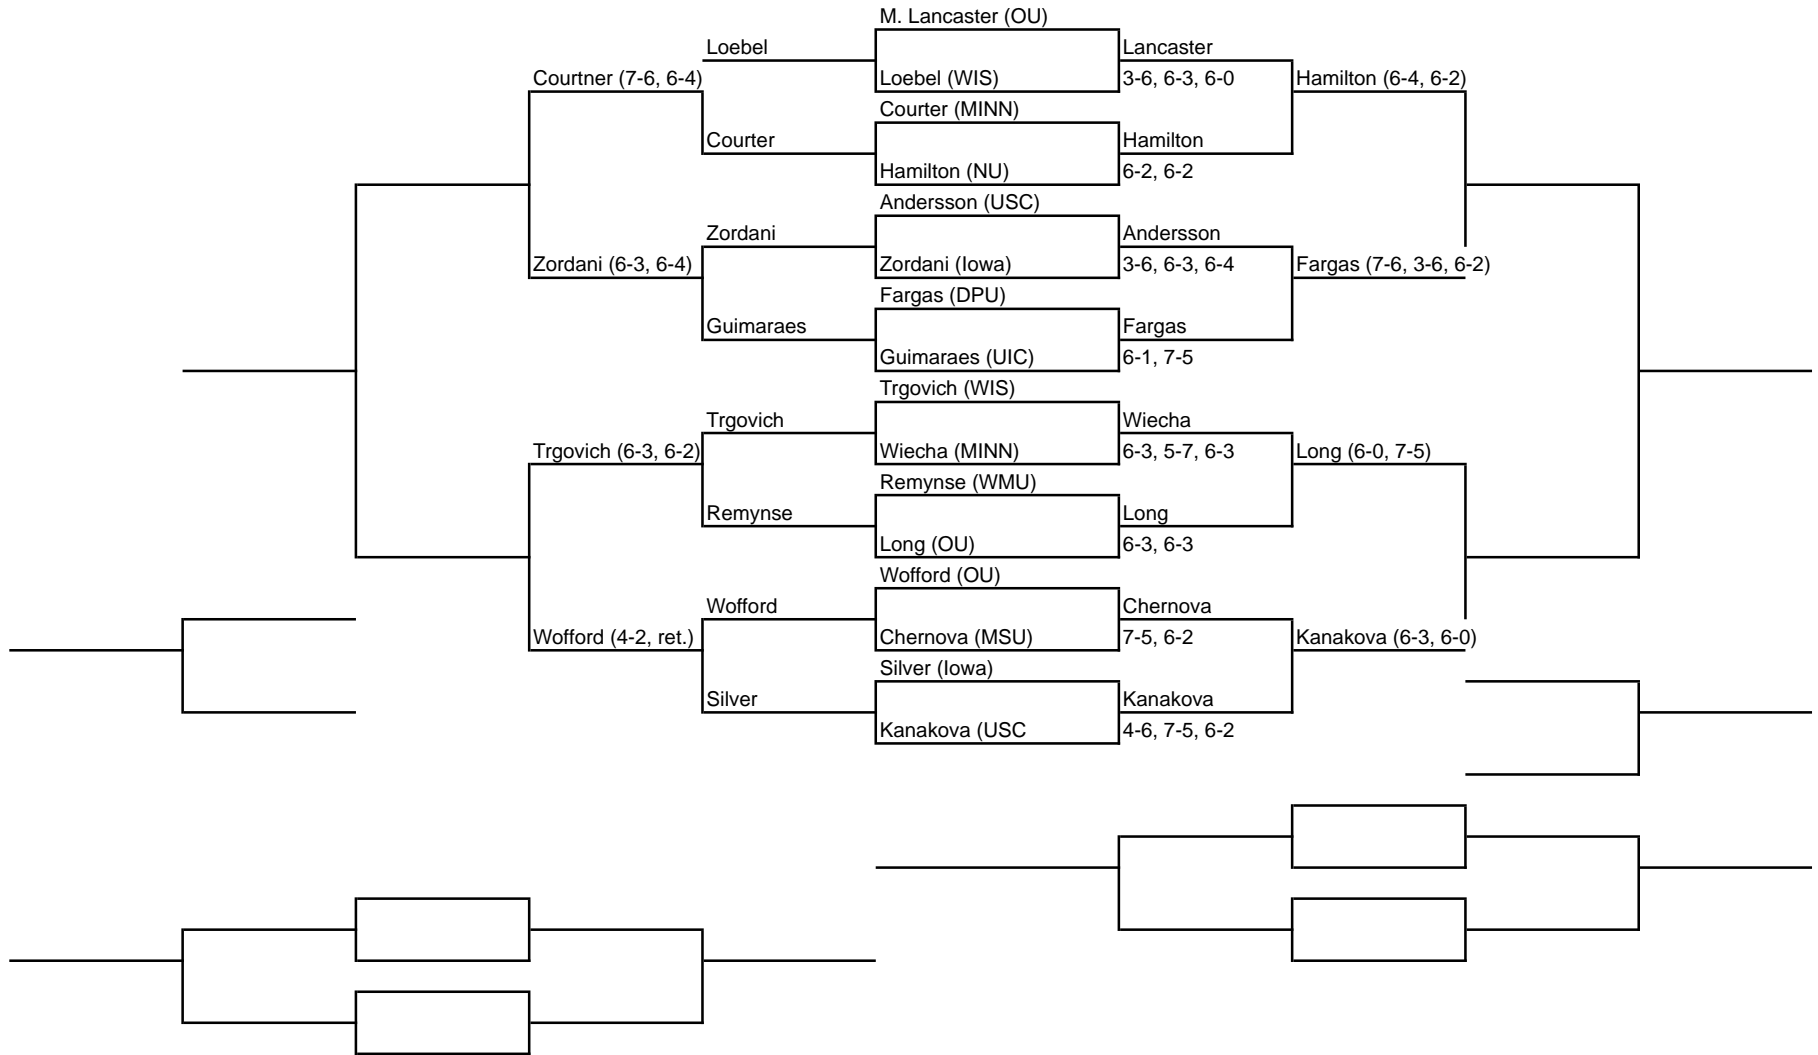

NORTHWESTERN WILDCAT INVITATIONAL

Sept. 30 - Oct. 1

FLIGHT A SINGLES

NORTHWESTERN WILDCAT INVITATIONAL

Sept. 30 - Oct. 1

FLIGHT B SINGLES

NORTHWESTERN WILDCAT INVITATIONAL

Sept. 30 - Oct. 1

FLIGHT C SINGLES

NORTHWESTERN WILDCAT INVITATIONAL
Sept. 30 - Oct. 1
FLIGHT D SINGLES

NORTHWESTERN WILDCAT INVITATIONAL

Sept. 30 - Oct. 1

Flight A Doubles

Extra Matches:

Huet/Wofford (OU) d Silver/Harazin (Iowa) [9-7]

Trgovich/Berner (WIS) d. Lambropoulus/Jamieson (ILL) [8-3]

NORTHWESTERN WILDCAT INVITATIONAL
Sept. 30 - Oct. 1
Flight B Doubles

Extra Matches:

Courtner/Muravnik (MINN) d. Hager/Yen (MSU) [8-1]

McCulloch/Zordani d. Gruber/Bauer [8-4]