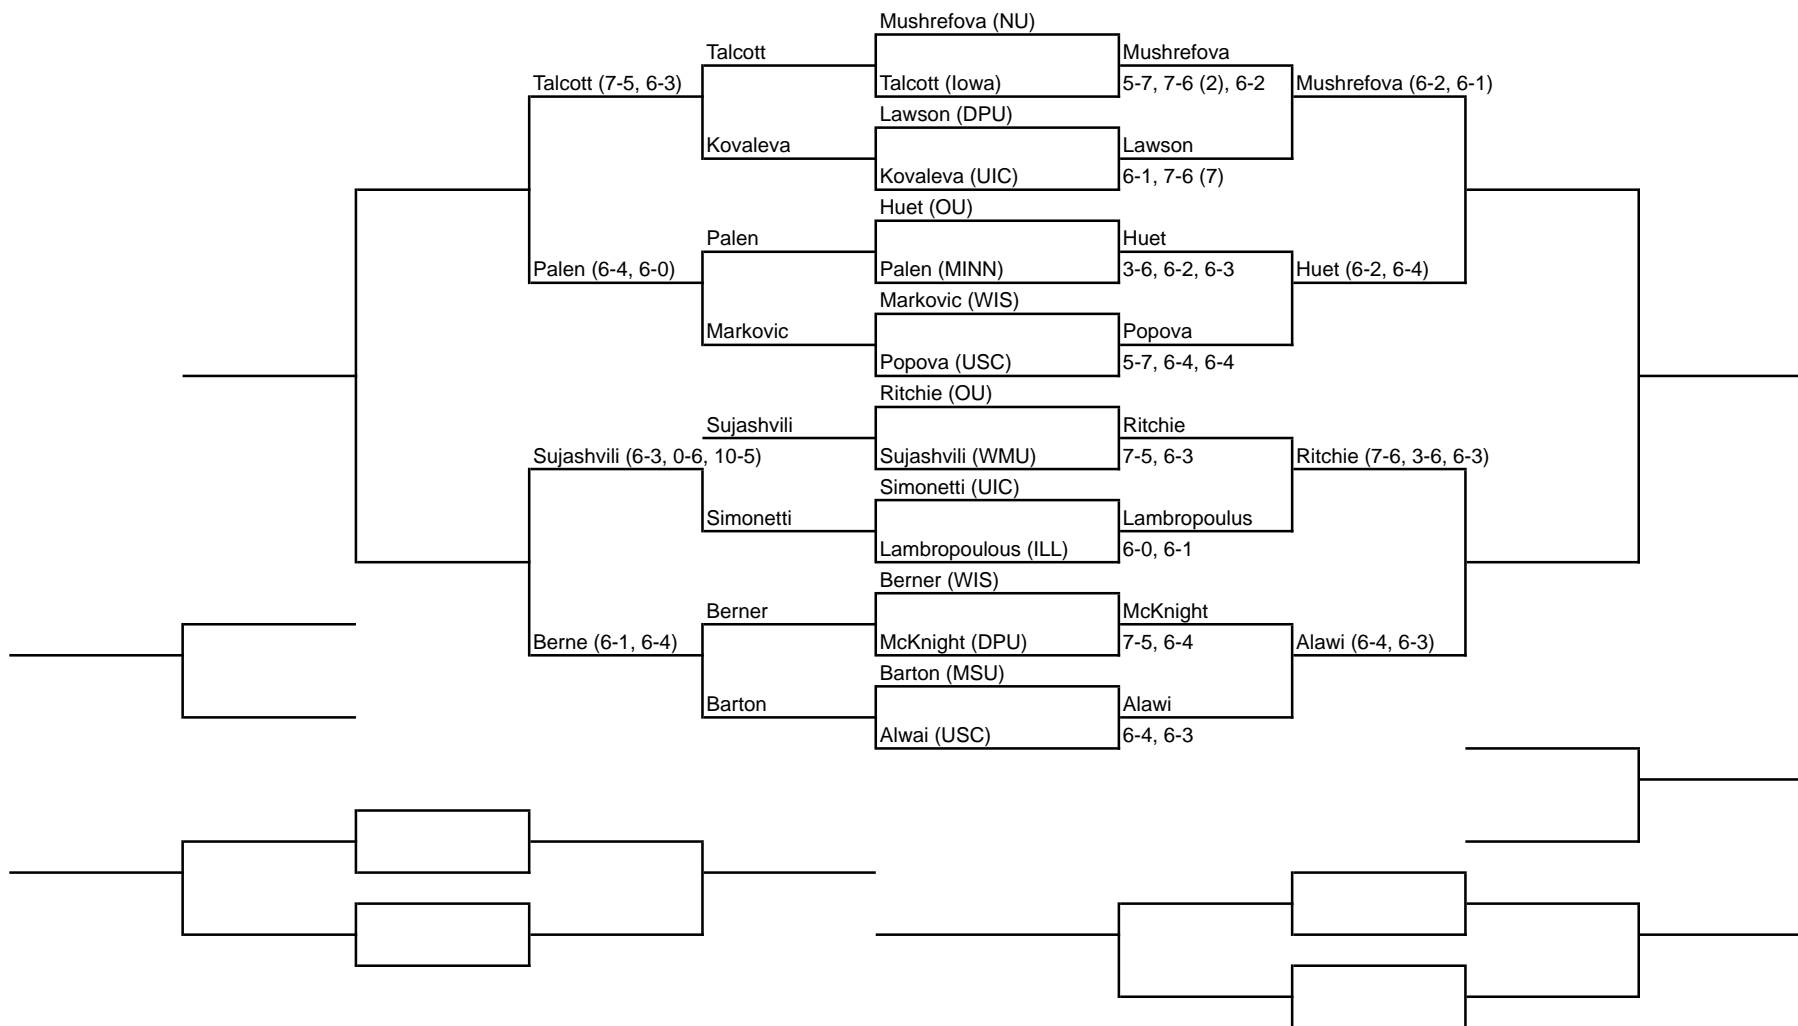

NORTHWESTERN WILDCAT INVITATIONAL

Sept. 30 - Oct. 1

FLIGHT A SINGLES

NORTHWESTERN WILDCAT INVITATIONAL

Sept. 30 - Oct. 1

FLIGHT B SINGLES

NORTHWESTERN WILDCAT INVITATIONAL

Sept. 30 - Oct. 1

FLIGHT C SINGLES

NORTHWESTERN WILDCAT INVITATIONAL
Sept. 30 - Oct. 1
FLIGHT D SINGLES

NORTHWESTERN WILDCAT INVITATIONAL

Sept. 30 - Oct. 1

Flight A Doubles

Extra Matches:

Huet/Wofford (OU) d Silver/Harazin (Iowa) [9-7]

Trgovich/Berner (WIS) d. Lambropoulus/Jamieson (ILL) [8-3]

NORTHWESTERN WILDCAT INVITATIONAL
Sept. 30 - Oct. 1
Flight B Doubles

Extra Matches:

Courtner/Muravnik (MINN) d. Hager/Yen (MSU) [8-1]

McCulloch/Zordani d. Gruber/Bauer [8-4]