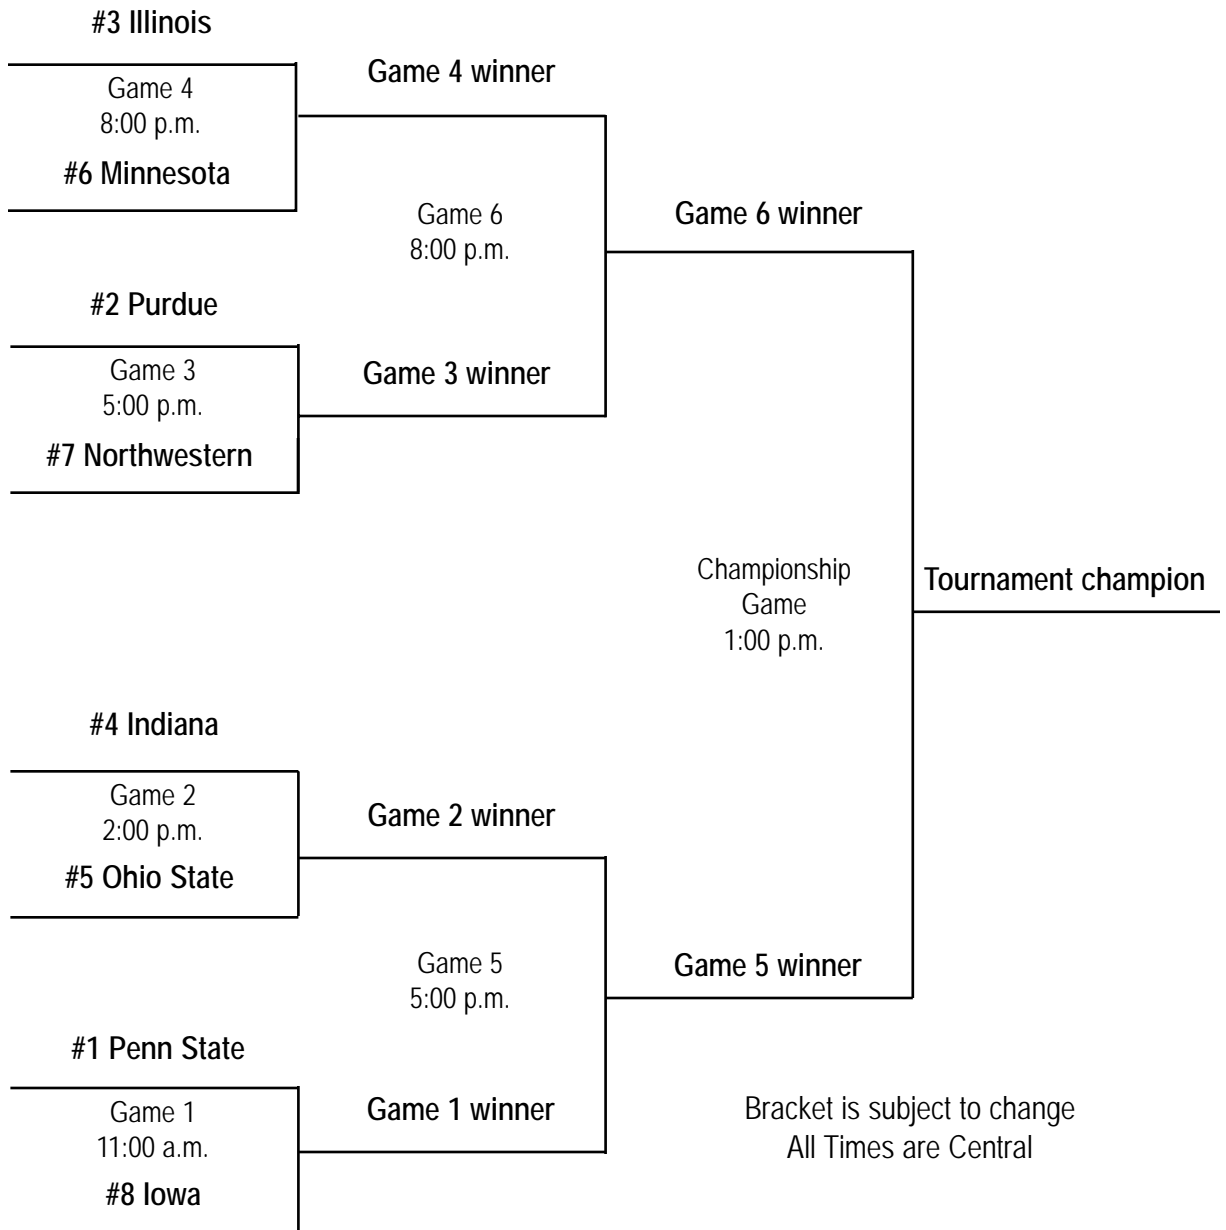

2007 Big Ten Women's Soccer Tournament

Hosted by the University of Minnesota

All games will be played at Elizabeth Lyle Robbie Stadium

Thursday, November 8

Friday, November 9

Sunday, November 11

Bracket is subject to change
All Times are Central