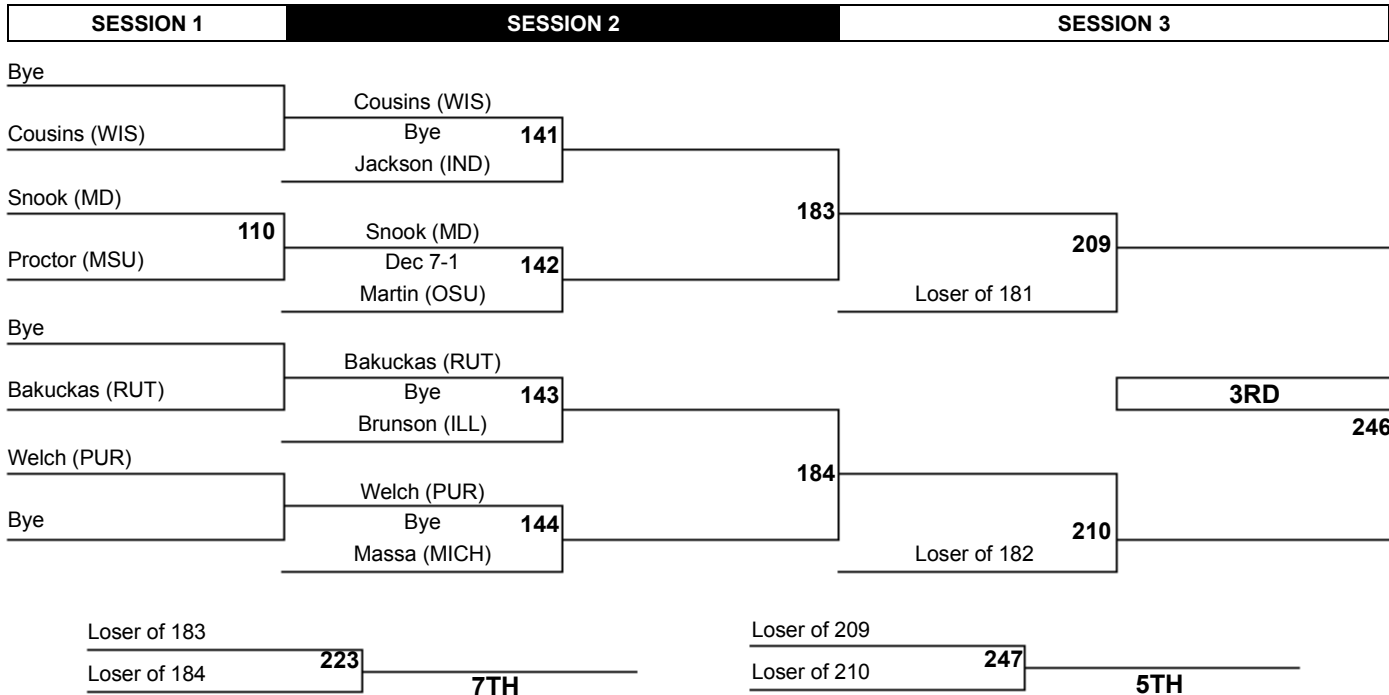

2015 Big Ten Wrestling Championships

125

2015 Big Ten Wrestling Championships

133

2015 Big Ten Wrestling Championships

141

2015 Big Ten Wrestling Championships

149

2015 Big Ten Wrestling Championships

157

2015 Big Ten Wrestling Championships

165

2015 Big Ten Wrestling Championships

174

2015 Big Ten Wrestling Championships

184

Loser of 187 Loser of 211
 Loser of 188 Loser of 212

224 **250**

7TH **5TH**

2015 Big Ten Wrestling Championships

197

2015 Big Ten Wrestling Championships

285