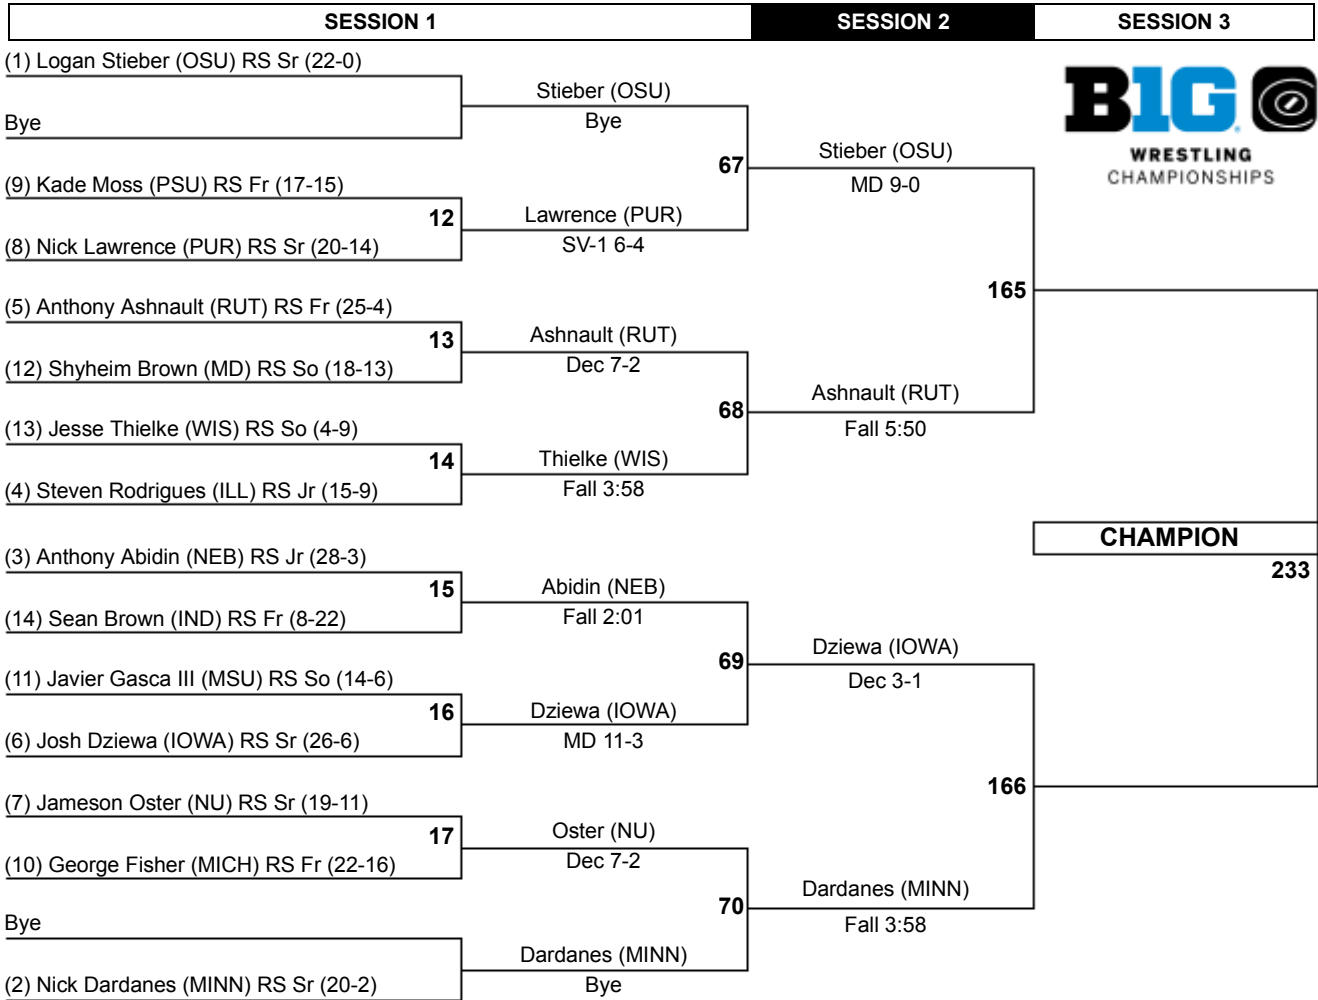

2015 Big Ten Wrestling Championships

125

2015 Big Ten Wrestling Championships

133

2015 Big Ten Wrestling Championships

141

2015 Big Ten Wrestling Championships

149

2015 Big Ten Wrestling Championships

157

2015 Big Ten Wrestling Championships

165

2015 Big Ten Wrestling Championships

174

2015 Big Ten Wrestling Championships

184

Loser of 187 Loser of 211
 Loser of 188 Loser of 212

224 **250**

7TH **5TH**

2015 Big Ten Wrestling Championships

197

2015 Big Ten Wrestling Championships

285