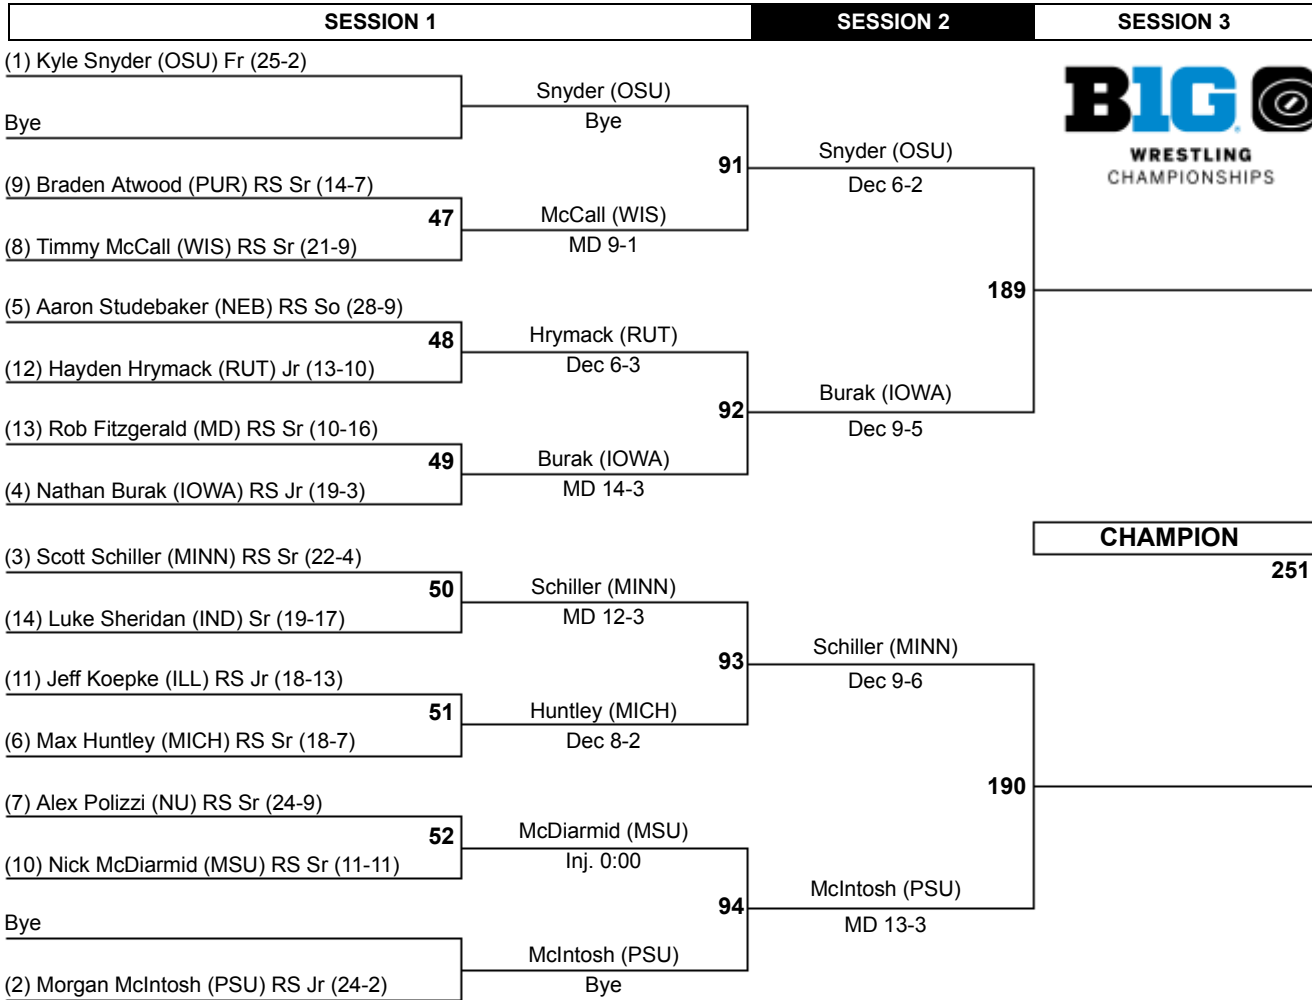

2015 Big Ten Wrestling Championships

125

2015 Big Ten Wrestling Championships

133

2015 Big Ten Wrestling Championships

141

2015 Big Ten Wrestling Championships

149

2015 Big Ten Wrestling Championships

157

2015 Big Ten Wrestling Championships

165

2015 Big Ten Wrestling Championships

174

2015 Big Ten Wrestling Championships

184

Loser of 187 Loser of 211
 Loser of 188 Loser of 212

224 **250**

7TH **5TH**

2015 Big Ten Wrestling Championships

197

2015 Big Ten Wrestling Championships

285