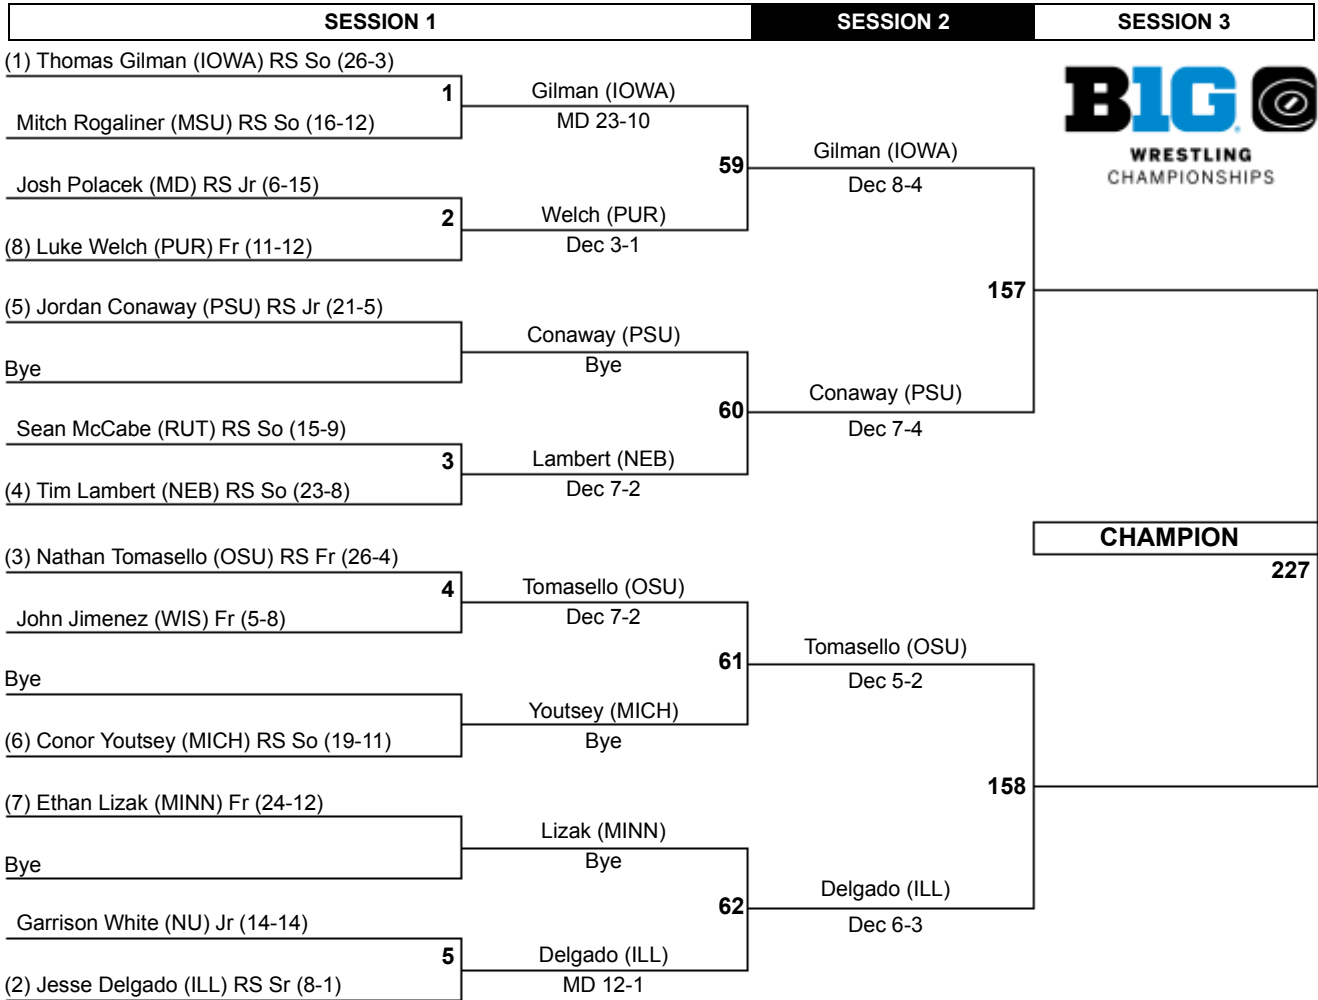

2015 Big Ten Wrestling Championships

125

2015 Big Ten Wrestling Championships

133

2015 Big Ten Wrestling Championships

141

2015 Big Ten Wrestling Championships

149

2015 Big Ten Wrestling Championships

157

2015 Big Ten Wrestling Championships

165

2015 Big Ten Wrestling Championships

174

2015 Big Ten Wrestling Championships

184

Loser of 187 Loser of 211
 Loser of 188 Loser of 212

224 **250**

7TH **5TH**

2015 Big Ten Wrestling Championships

197

2015 Big Ten Wrestling Championships

285