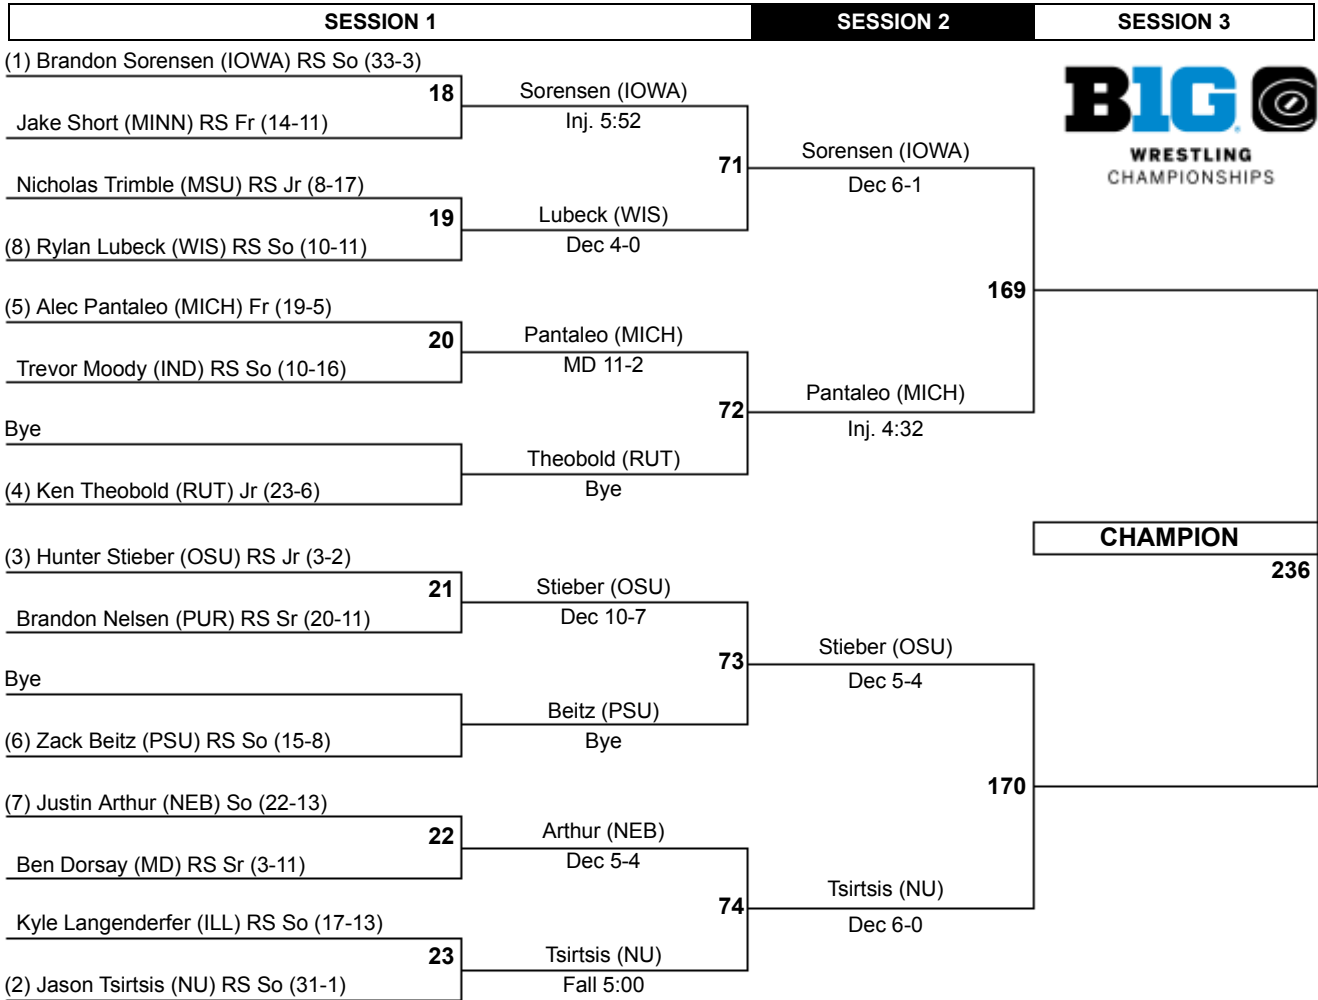

2015 Big Ten Wrestling Championships

125

2015 Big Ten Wrestling Championships

133

2015 Big Ten Wrestling Championships

141

2015 Big Ten Wrestling Championships

149

2015 Big Ten Wrestling Championships

157

2015 Big Ten Wrestling Championships

165

2015 Big Ten Wrestling Championships

174

2015 Big Ten Wrestling Championships

184

Loser of 187 Loser of 211
 Loser of 188 Loser of 212

224 **250**

7TH **5TH**

2015 Big Ten Wrestling Championships

197

2015 Big Ten Wrestling Championships

285