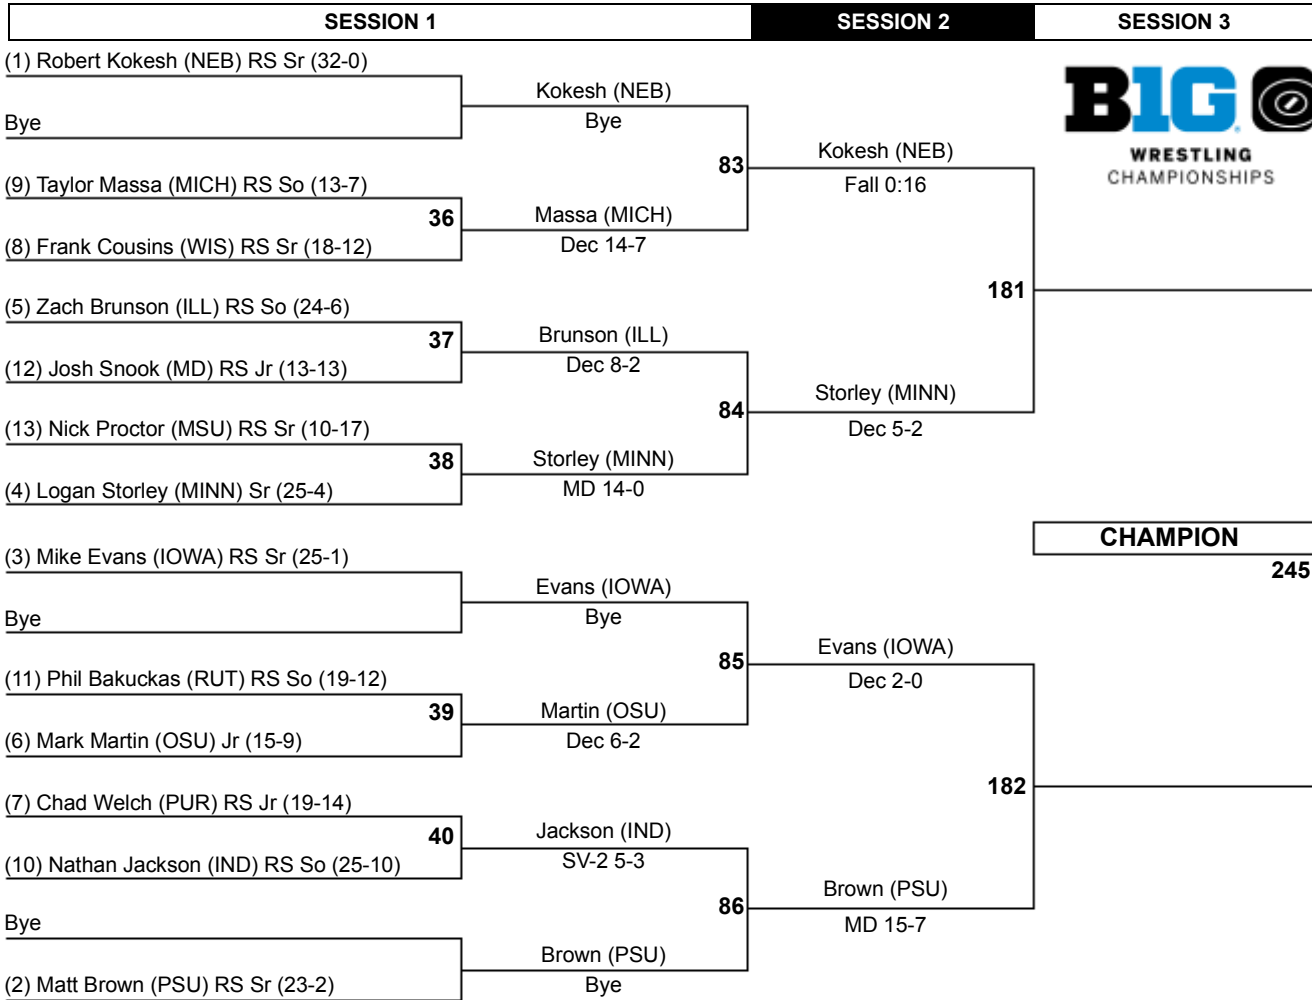

2015 Big Ten Wrestling Championships

125

2015 Big Ten Wrestling Championships

133

2015 Big Ten Wrestling Championships

141

2015 Big Ten Wrestling Championships

149

2015 Big Ten Wrestling Championships

157

2015 Big Ten Wrestling Championships

165

2015 Big Ten Wrestling Championships

174

2015 Big Ten Wrestling Championships

184

Loser of 187 Loser of 211
 Loser of 188 Loser of 212

224 **250**

7TH **5TH**

2015 Big Ten Wrestling Championships

197

2015 Big Ten Wrestling Championships

285