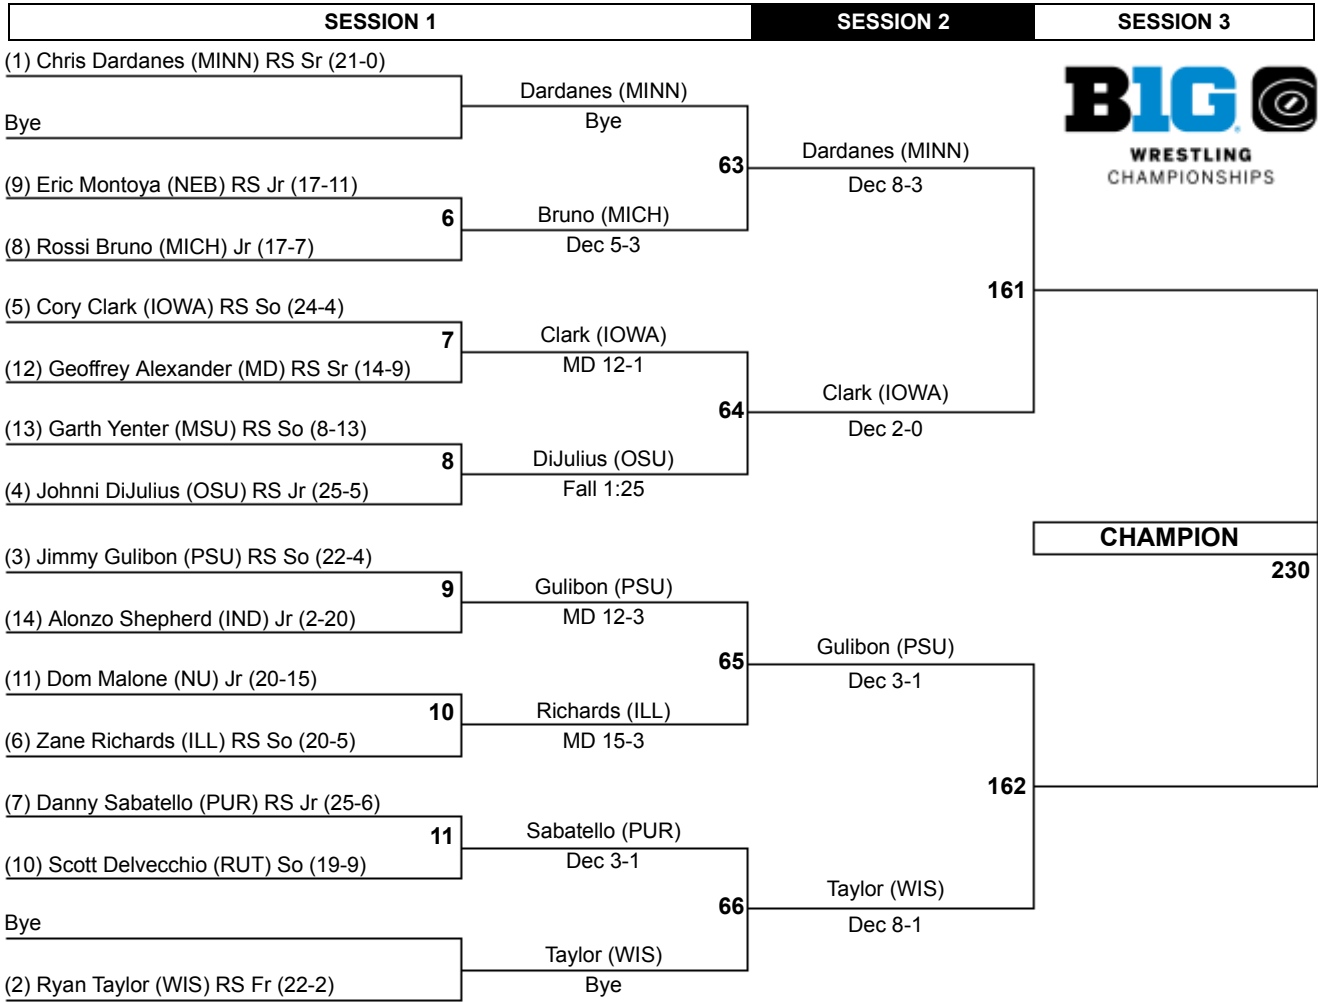

2015 Big Ten Wrestling Championships

125

2015 Big Ten Wrestling Championships

133

2015 Big Ten Wrestling Championships

141

2015 Big Ten Wrestling Championships

149

2015 Big Ten Wrestling Championships

157

2015 Big Ten Wrestling Championships

165

2015 Big Ten Wrestling Championships

174

2015 Big Ten Wrestling Championships

184

Loser of 187 Loser of 211
 Loser of 188 Loser of 212

224 **250**

7TH **5TH**

2015 Big Ten Wrestling Championships

197

2015 Big Ten Wrestling Championships

285