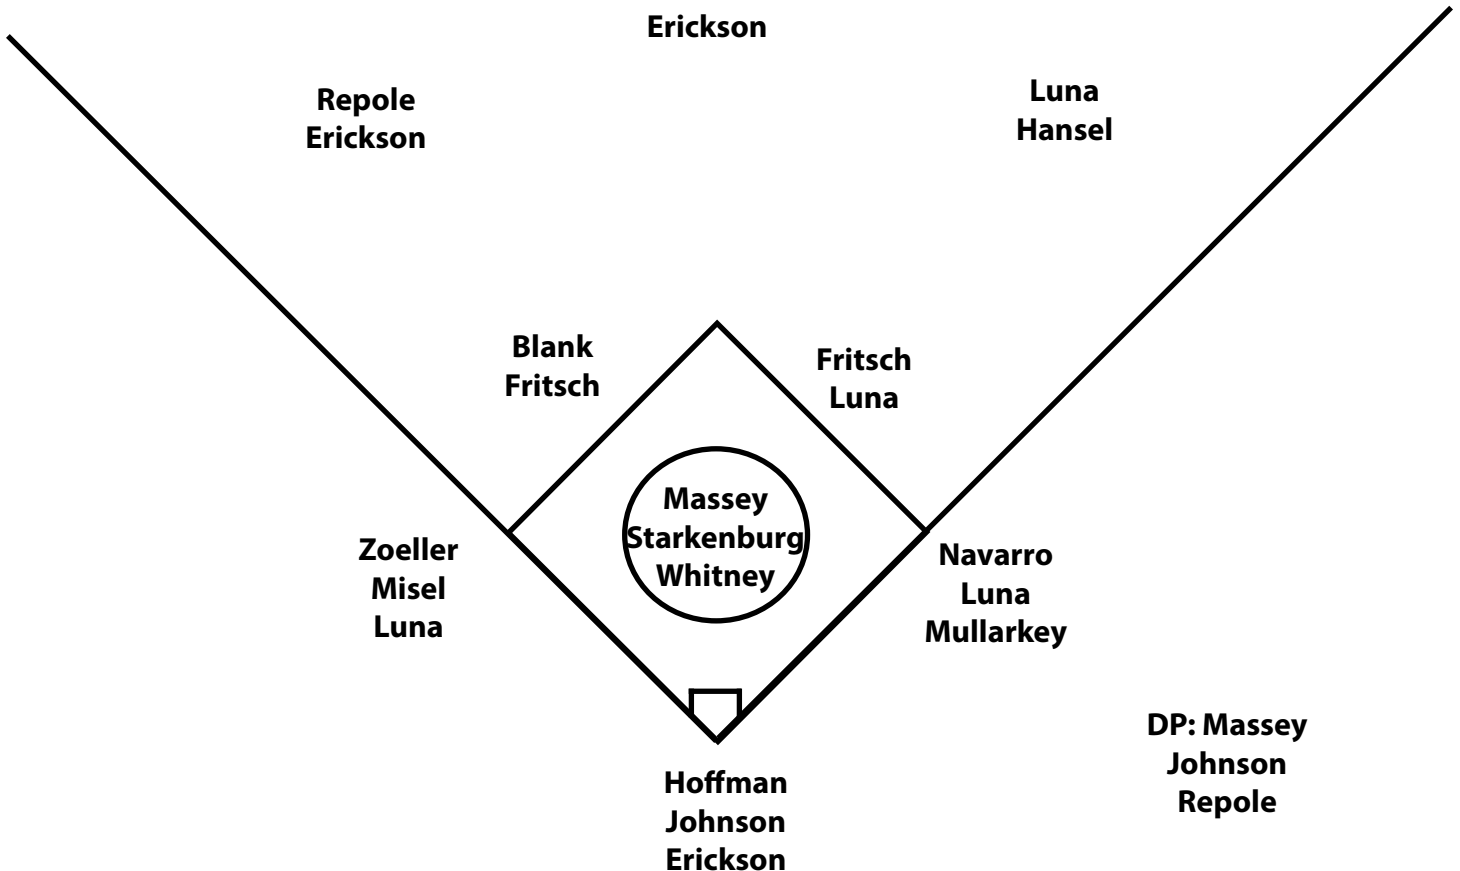

2014 Iowa Individual Team Batting Leaders

Batting Avg.	.308, Brianna Luna
Games Played	18 (6 players)
Games Started	18 (5 players)
At Bats	56, Michelle Zoeller
Runs	9, Erin Erickson

Hits	16, Erin Erickson/Michelle Zoeller
Doubles	5, Erin Erickson/Michelle Zoeller
Triples	2, Sammi Gyerman
Home Runs	2, Erin Erickson
RBIs	10, Michelle Zoeller
Total Bases	27, Erin Erickson
Walks	7, Claire Fritsch
Hit by Pitch	4, Whitney Repole
Strikeouts	17, Alyssa Navarro
On-Base Percentage	.471, Brianna Luna
Sacrifice Flies	1, Claire Fritsch
Sacrifice Hits	2, Claire Fritsch/Alyssa Navarro
Stolen Bases	3, Claire Fritsch
Stolen Base Attempts	5, Claire Fritsch

2014 Iowa Individual Pitching Leaders

ERA	2.94, Kayla Massey
Wins	2, Kayla Massey/Shayla Starkenburg
Appearances	12, Kayla Massey
Games Started	10, Kayla Massey
Complete Games	7, Kayla Massey
Shutouts	2, Kayla Massey
Saves	1, Shayla Starkenburg/Micaela Whitney
Innings Pitched	62.0, Kayla Massey
Strikeouts	27, Kayla Massey
Opponent Batting Average	.245, Shayla Starkenburg

HAWKEYE DEFENSIVE DEPTH CHART