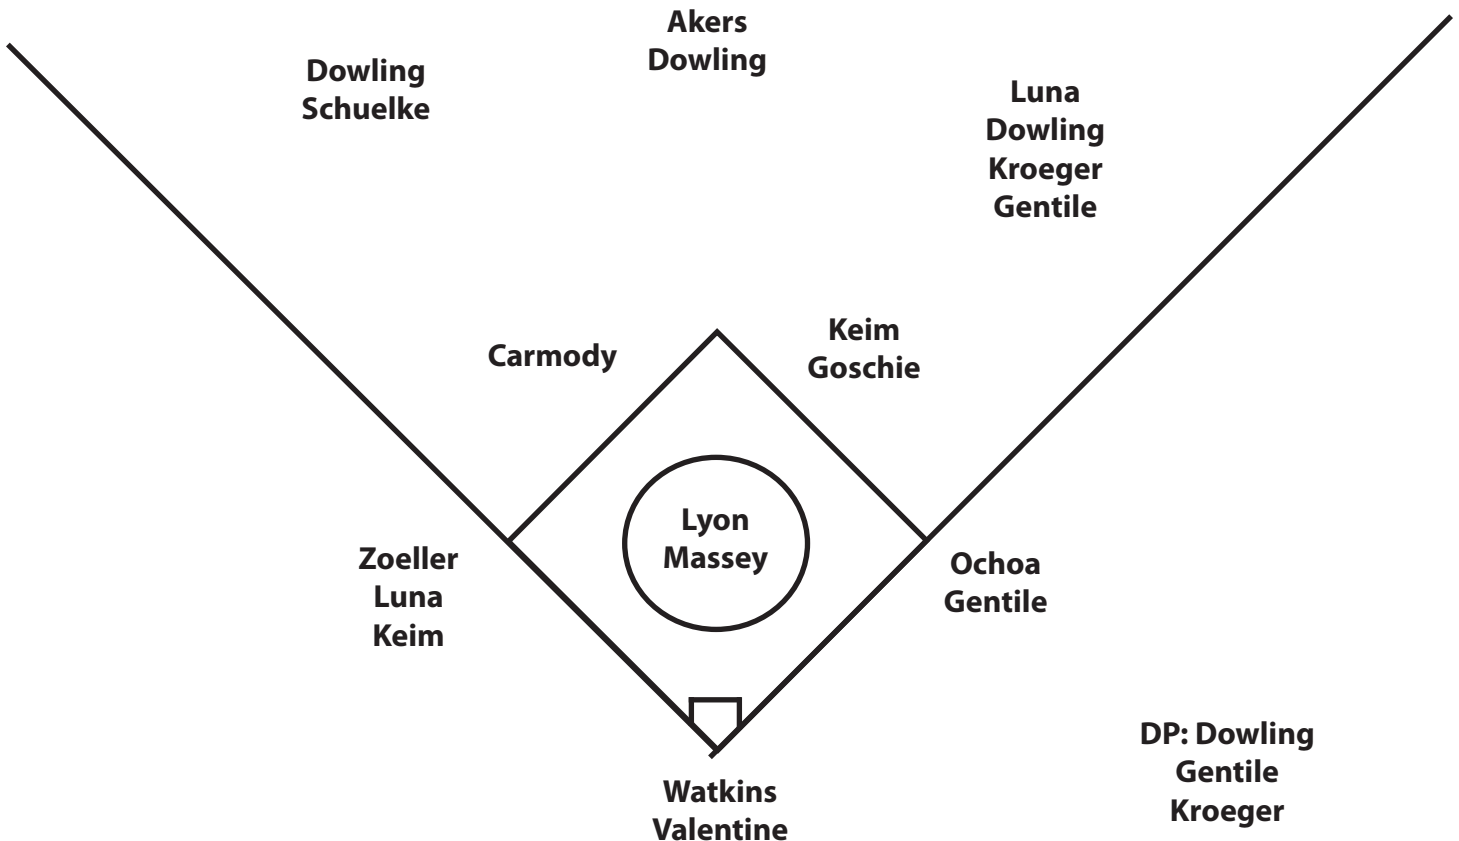

Iowa's Individual Team Batting Leaders

Batting Avg.	.411, Stephanie Ochoa
Games Played	38 (3 players)
Games Started	38 (2 players)
At Bats.....	128, Katie Keim
Runs.....	25, Chelsey Carmody
Hits.....	48, Chelsey Carmody

Doubles.....	7, Chelsey Carmody
Triples	1 (3 players)
Home Runs	7, Liz Watkins
RBI	29, Liz Watkins
Total Bases.....	63, Chelsey Carmody
Slugging Pct.	.567, Liz Watkins
Walks	24, Liz Watkins
Hit by Pitch.....	9, Johnnie Dowling
Strikeouts	30, Michelle Zoeller
On-Base Percentage	.477, Liz Watkins
Sacrifice Flies	2, Jenny Schuelke
Sacrifice Hits	5, Ashley Akers
Stolen Bases.....	10, Johnnie Dowling
Stolen Base Attempts.....	14, Johnnie Dowling

Iowa's Individual Pitching Leaders

ERA.....	2.71, Kayla Massey
Wins	12, Chelsea Lyon
Appearances	27, Chelsea Lyon
Games Started	21, Chelsea Lyon
Complete Games.....	13, Chelsea Lyon
Shutouts	3, Kayla Massey
Saves	1, Kayla Massey
Innings Pitched	126.2, Kayla Massey
Strikeouts	92, Kayla Massey
Opponent Batting Average	.231, Kayla Massey

HAWKEYE DEFENSIVE DEPTH CHART