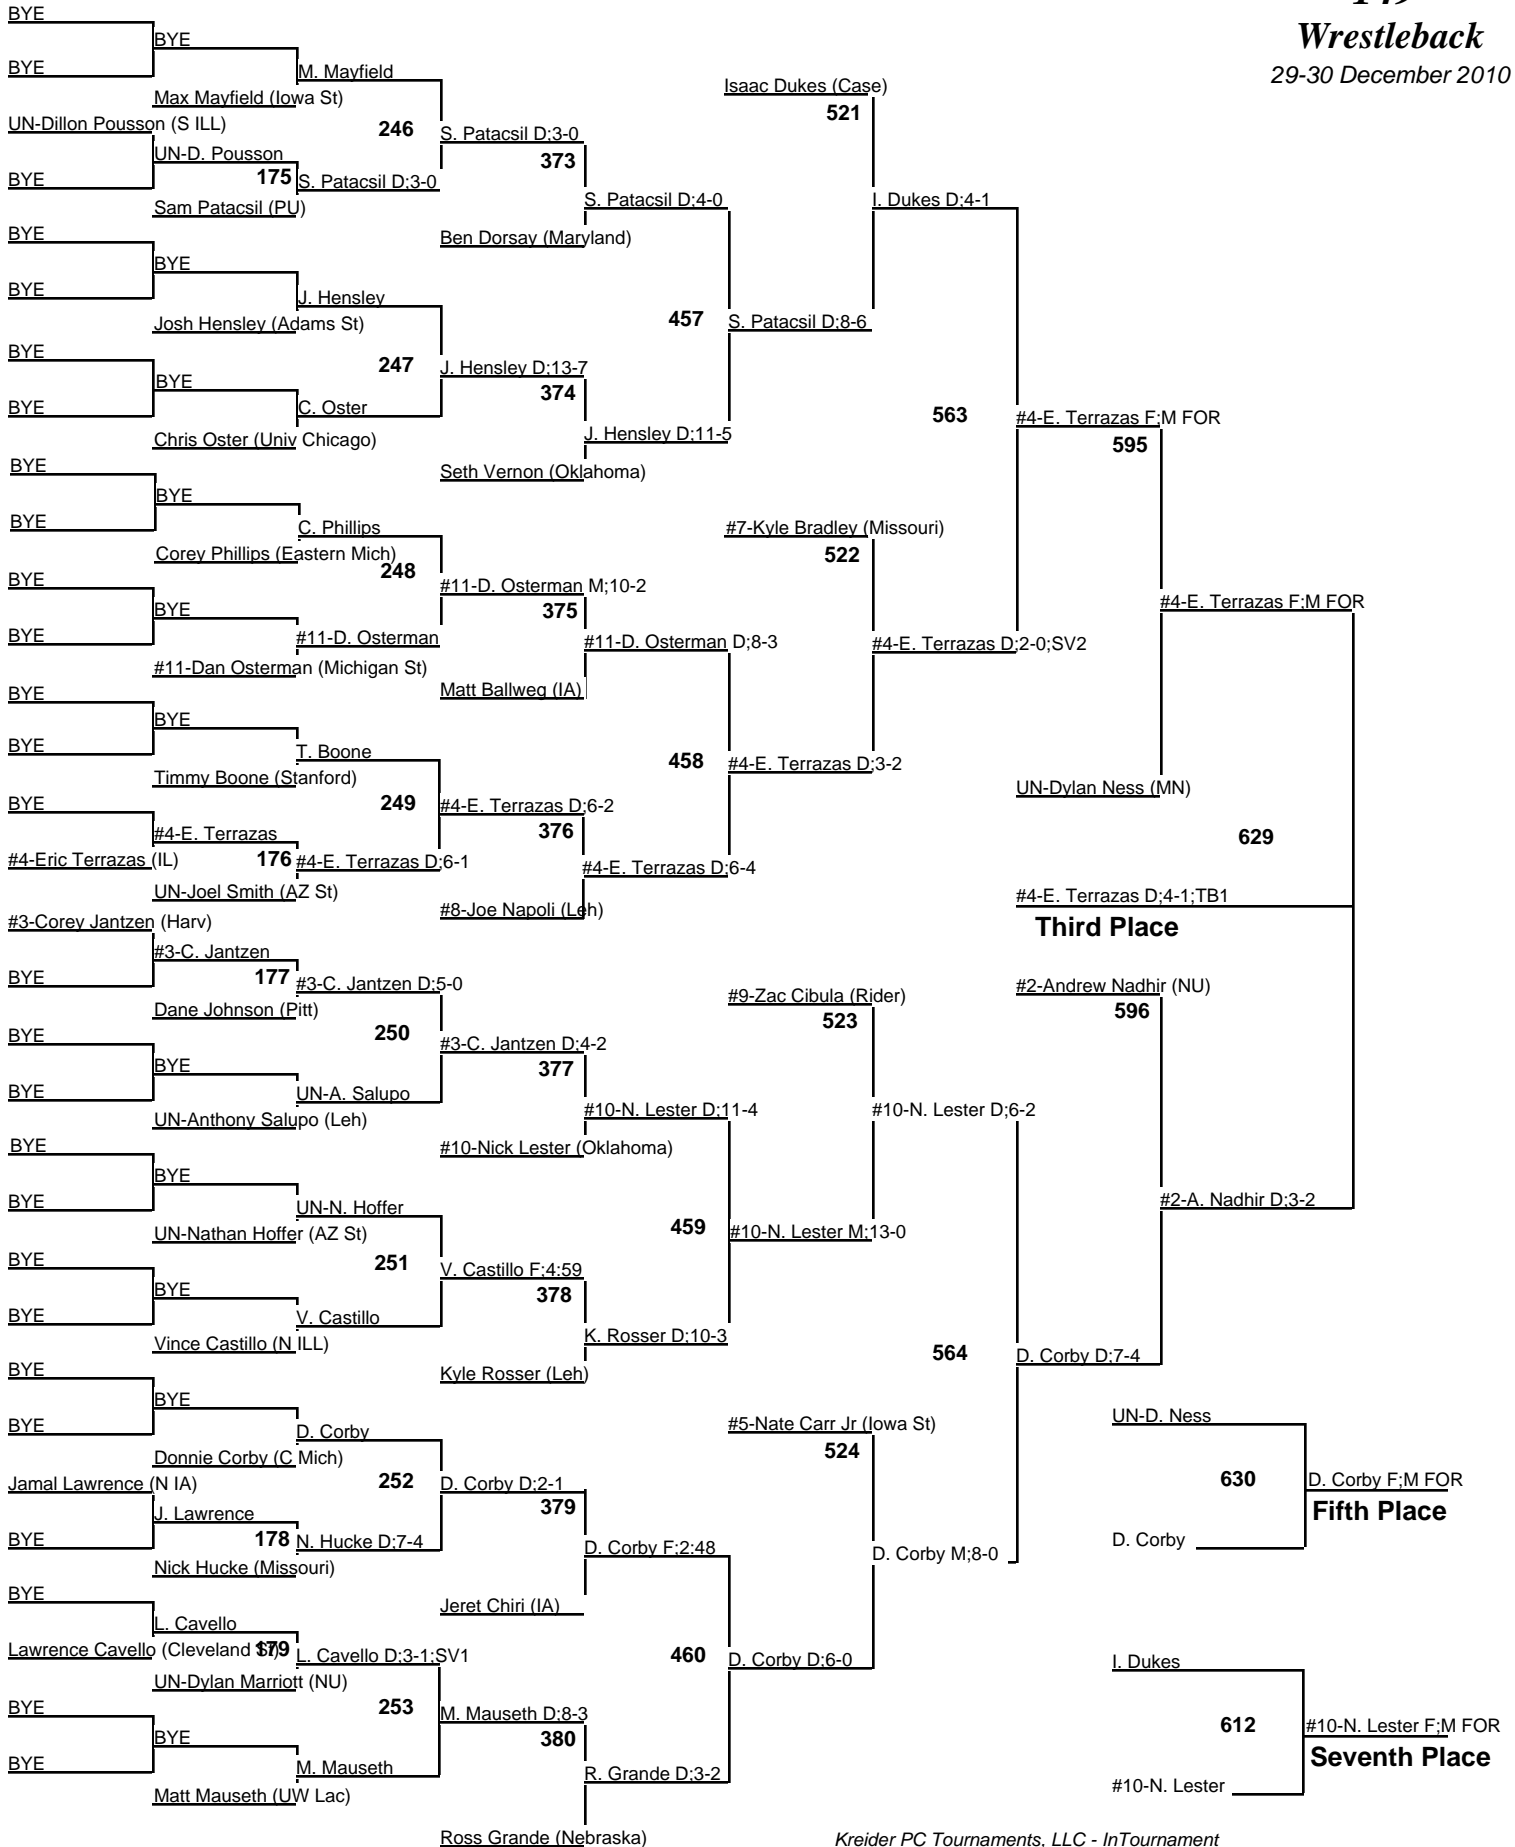

2010 Ken Kraft Midlands Championships

149

Wrestleback

29-30 December 2010