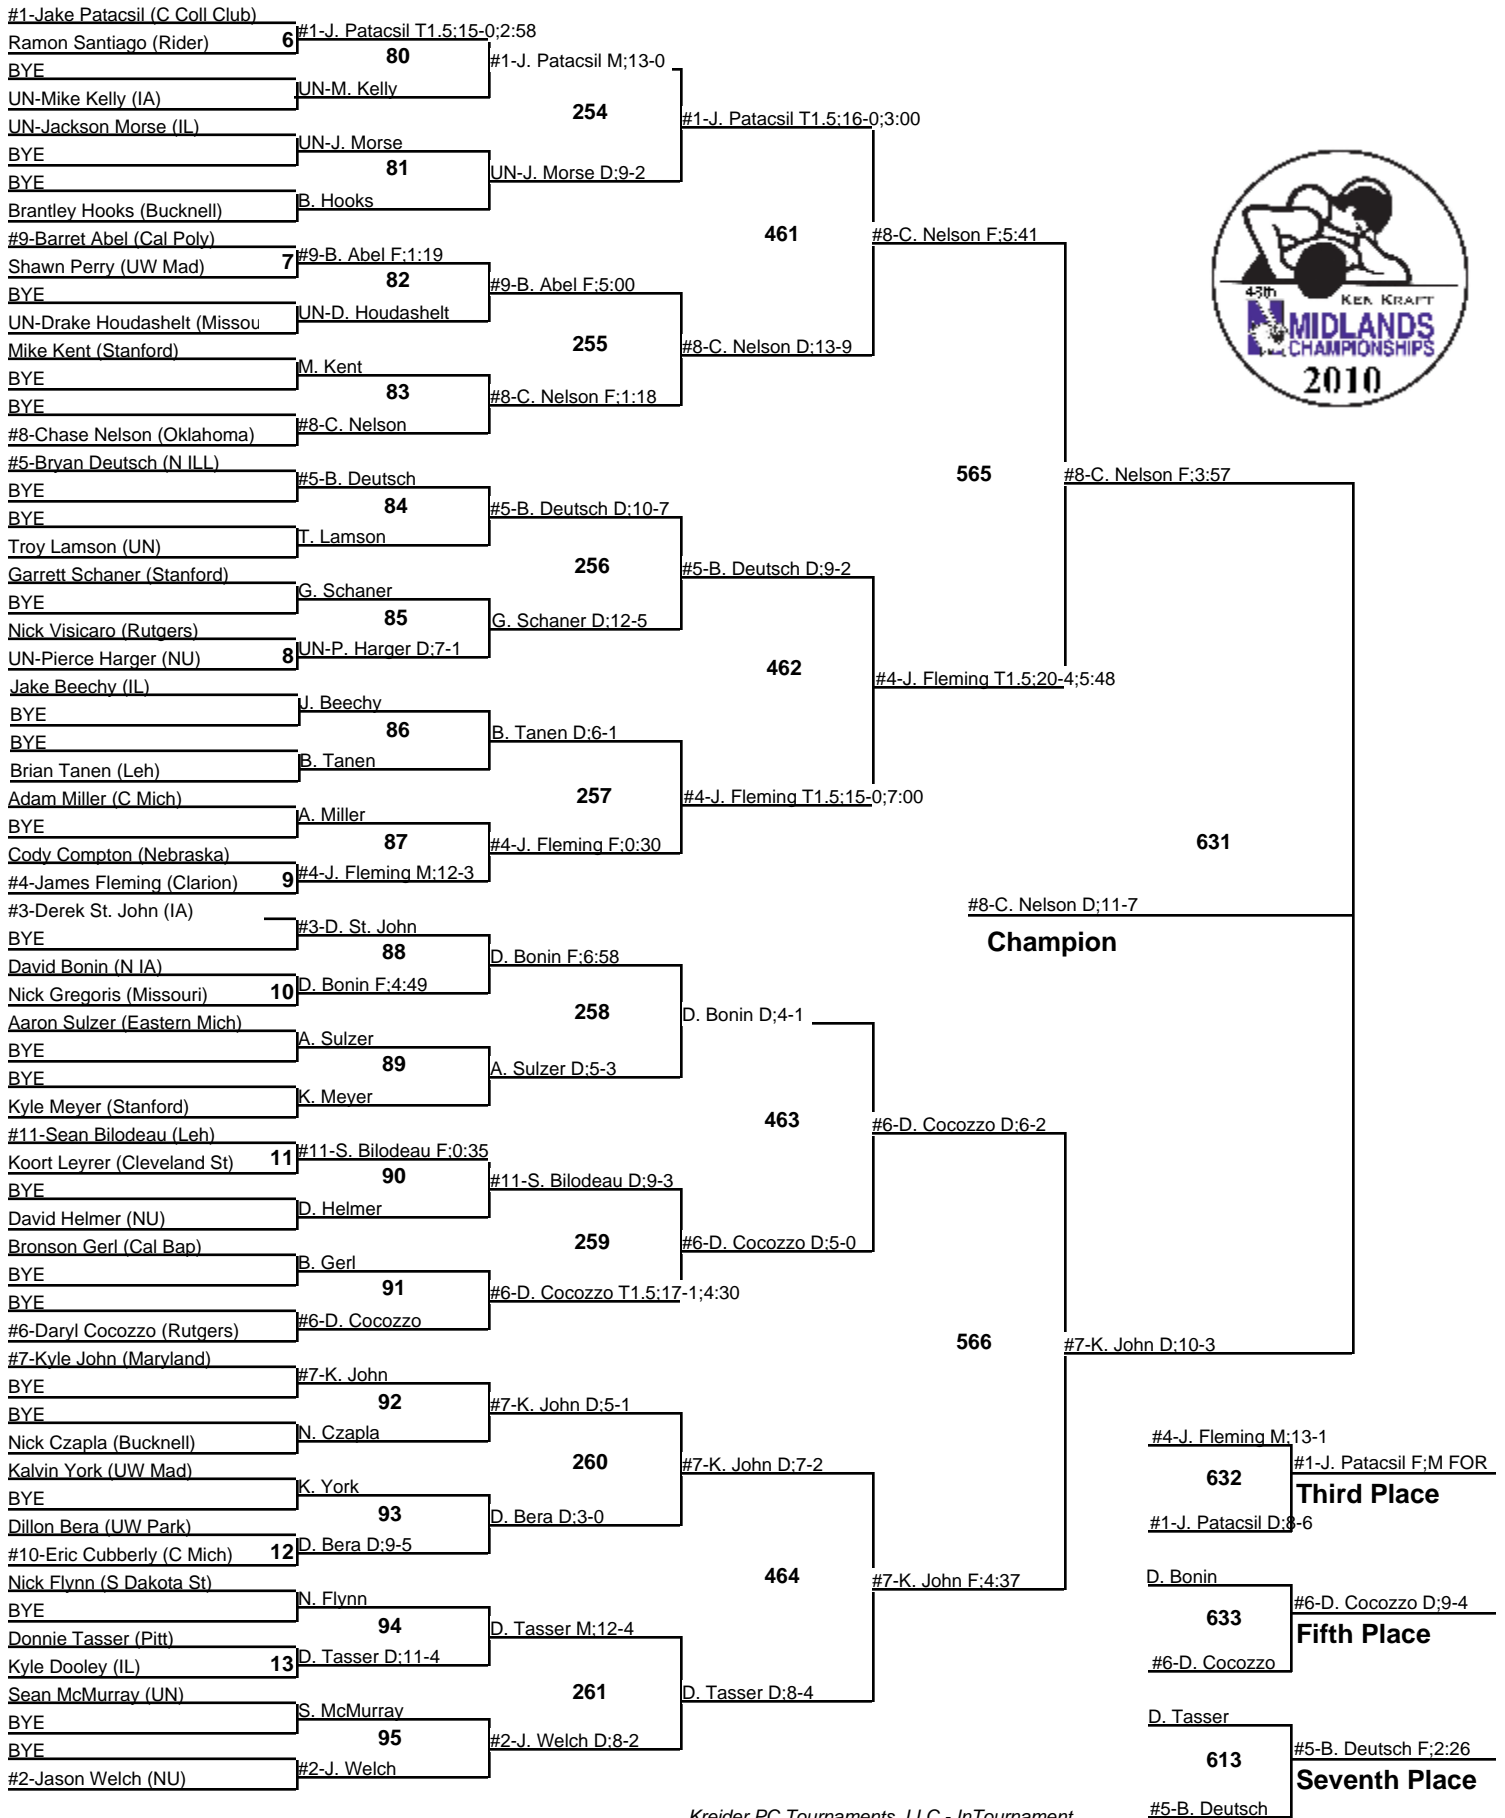

2010 Ken Kraft Midlands Championships

157

Championship

29-30 December 2010