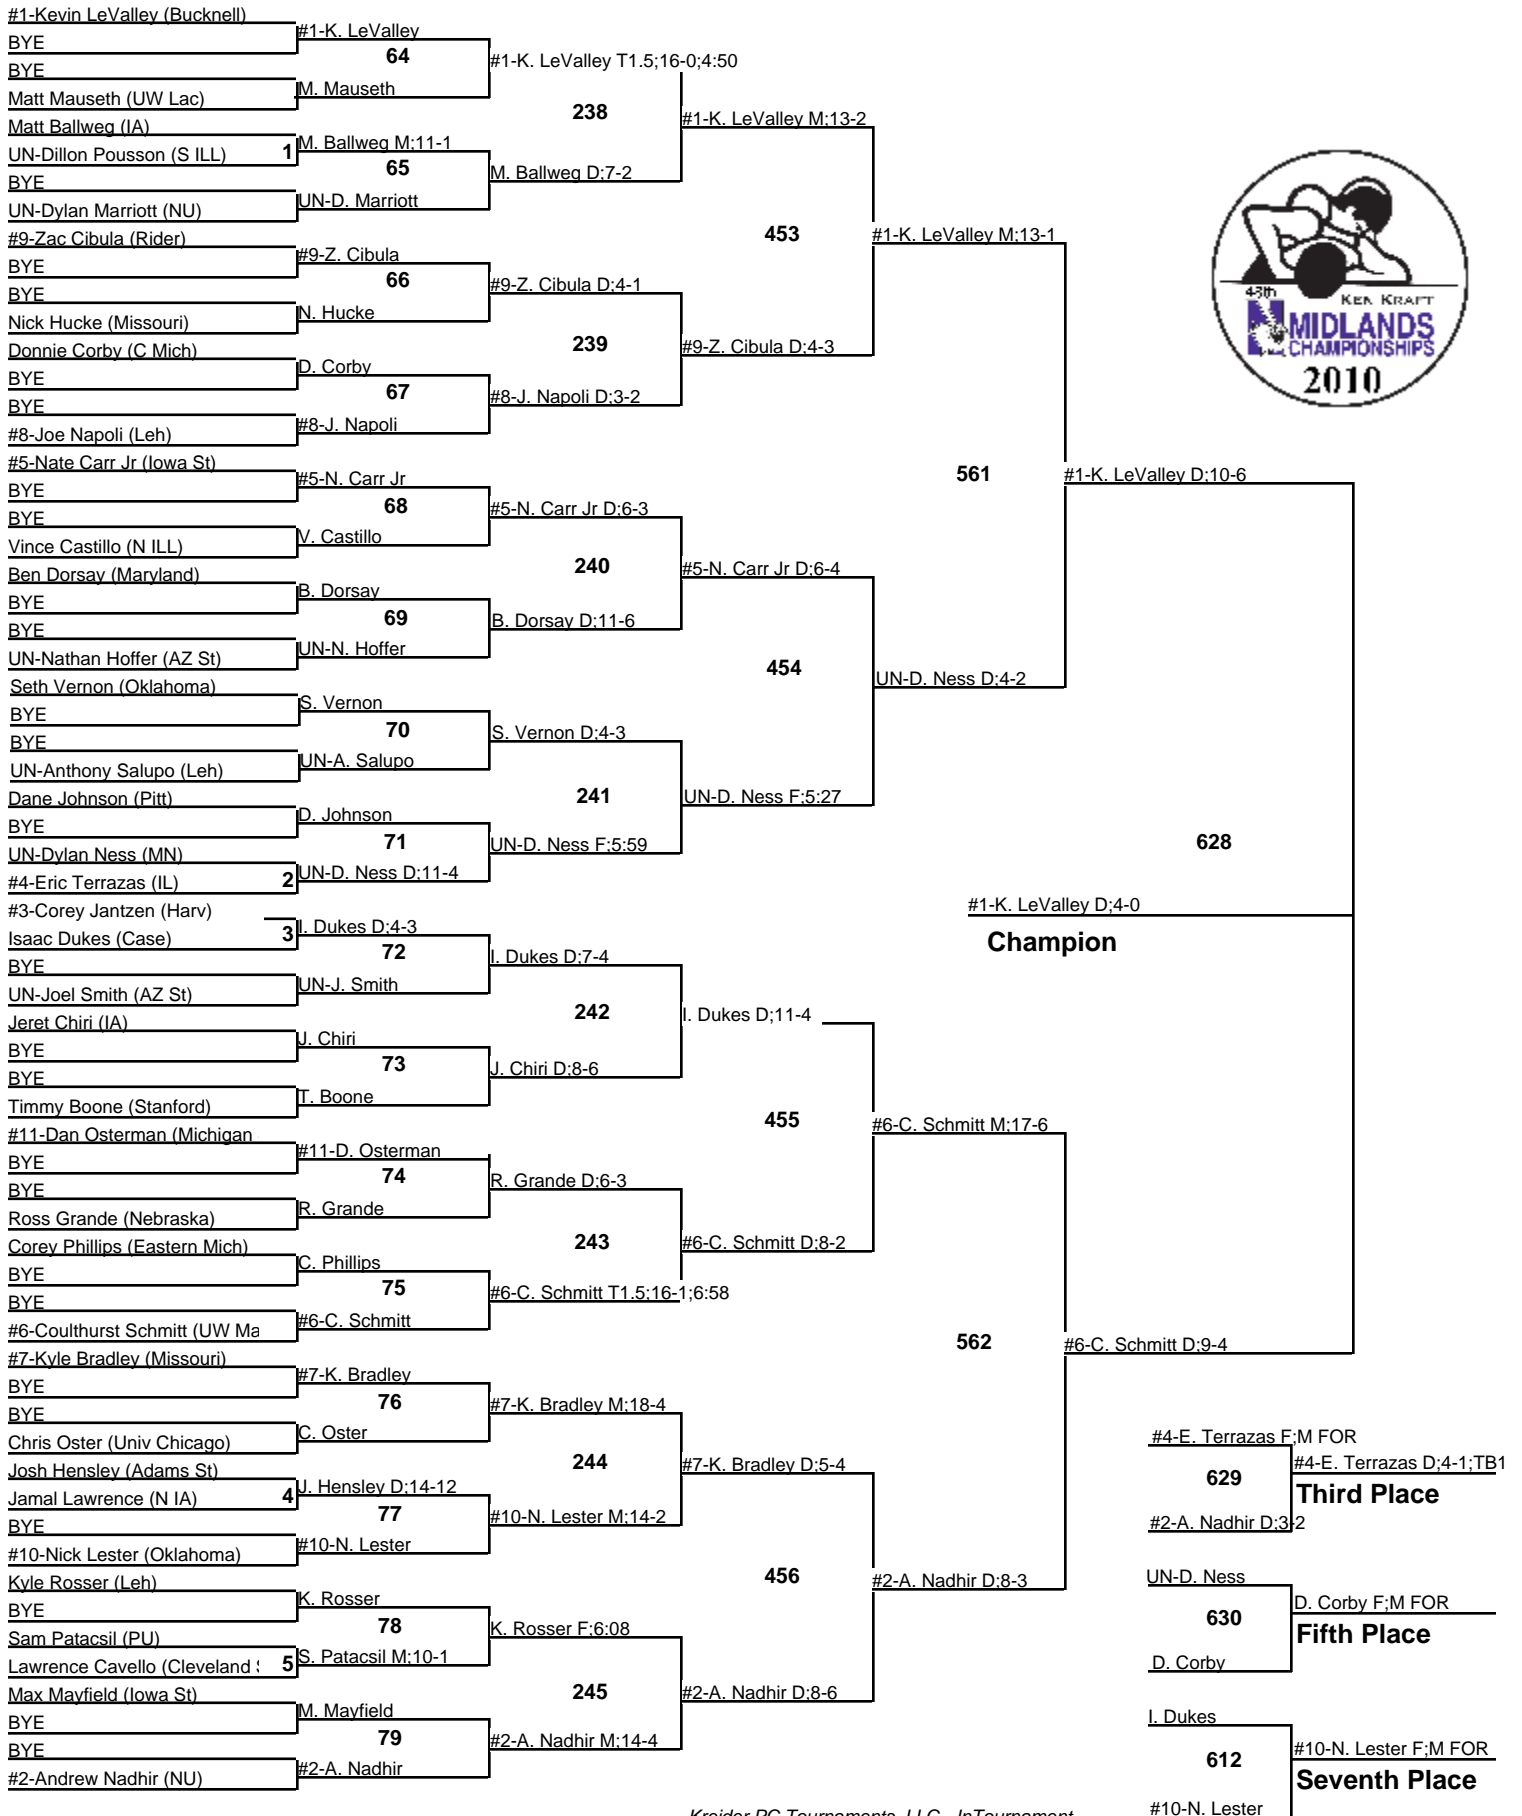

2010 Ken Kraft Midlands Championships

149

Championship
29-30 December 2010