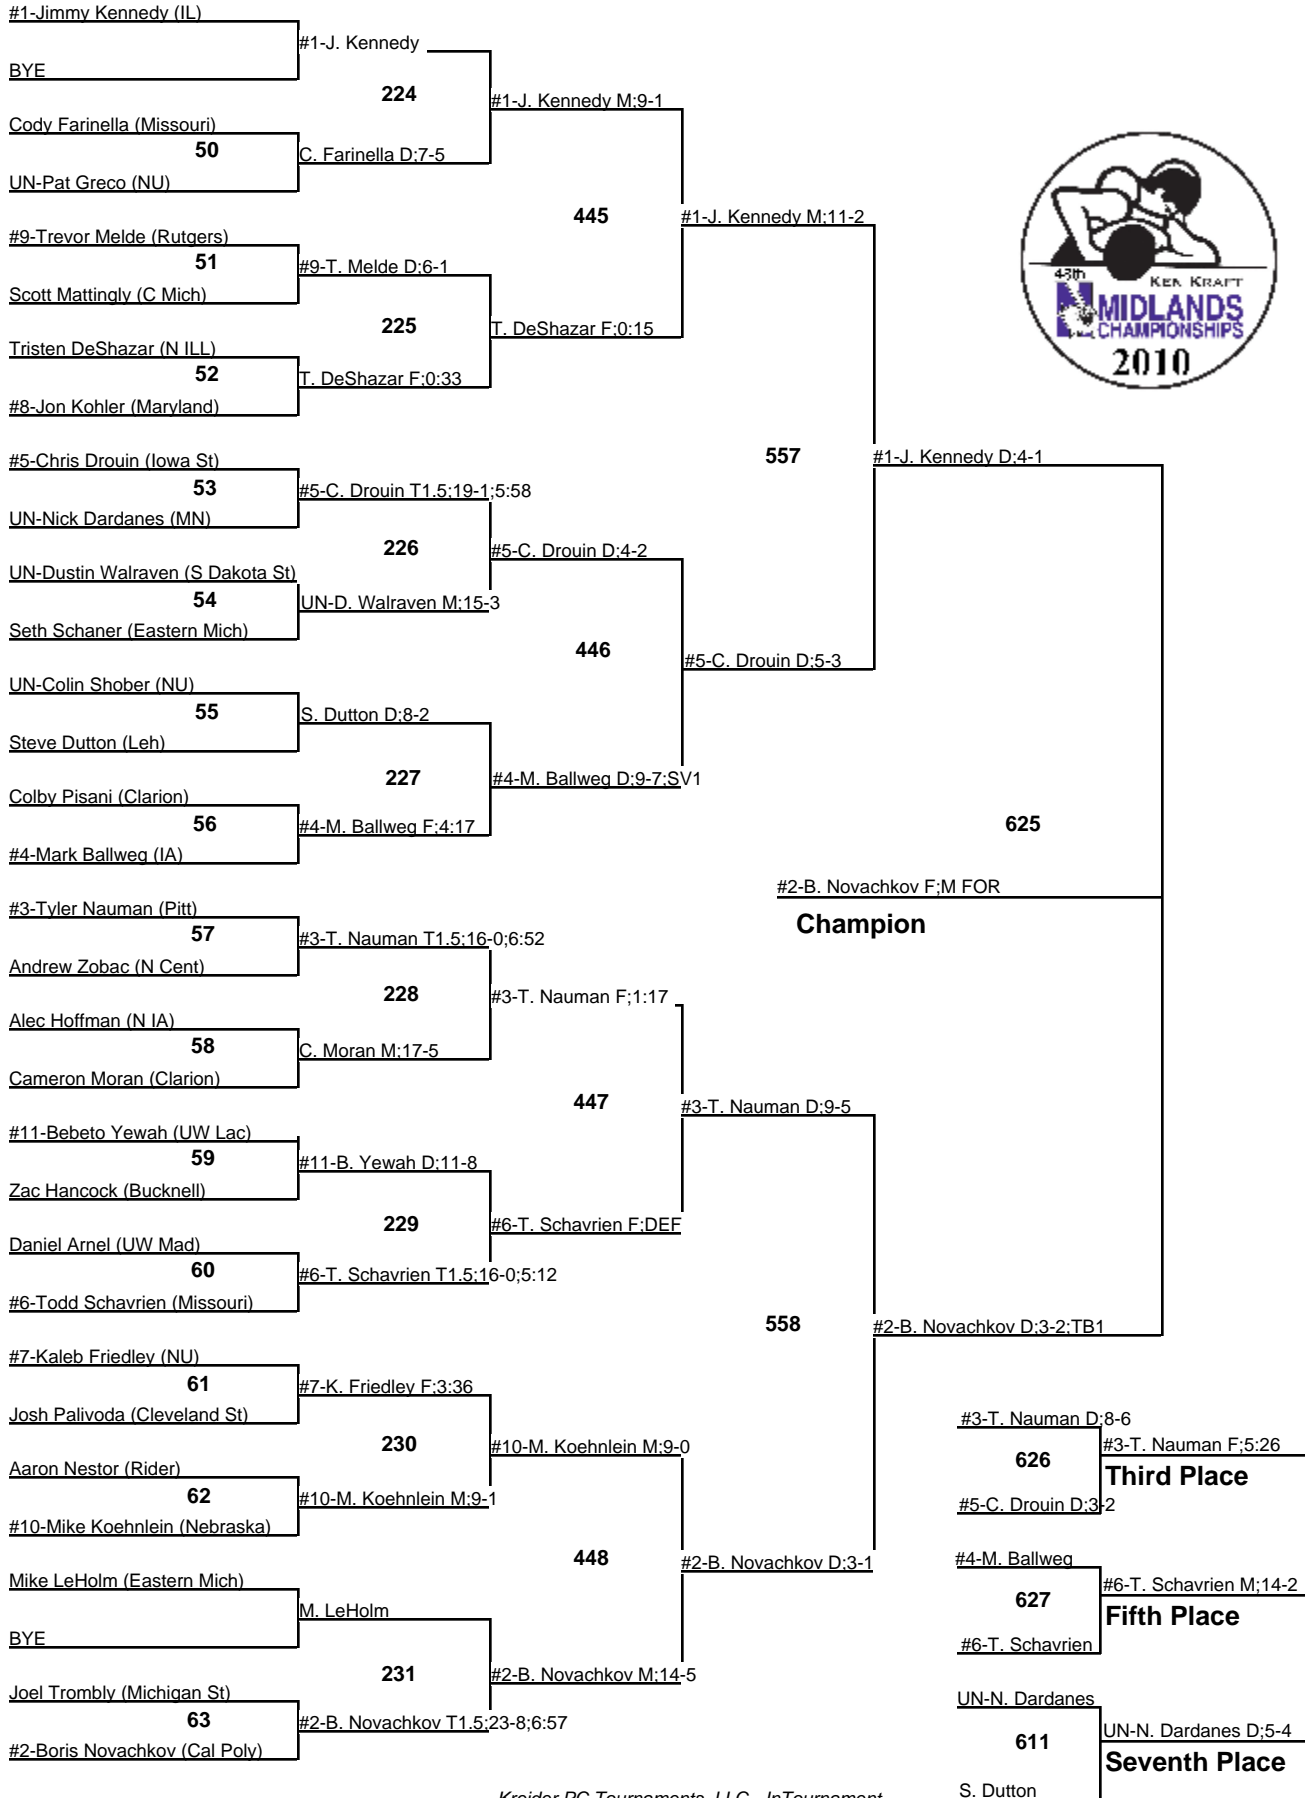

2010 Ken Kraft Midlands Championships

141
Championship
29-30 December 2010