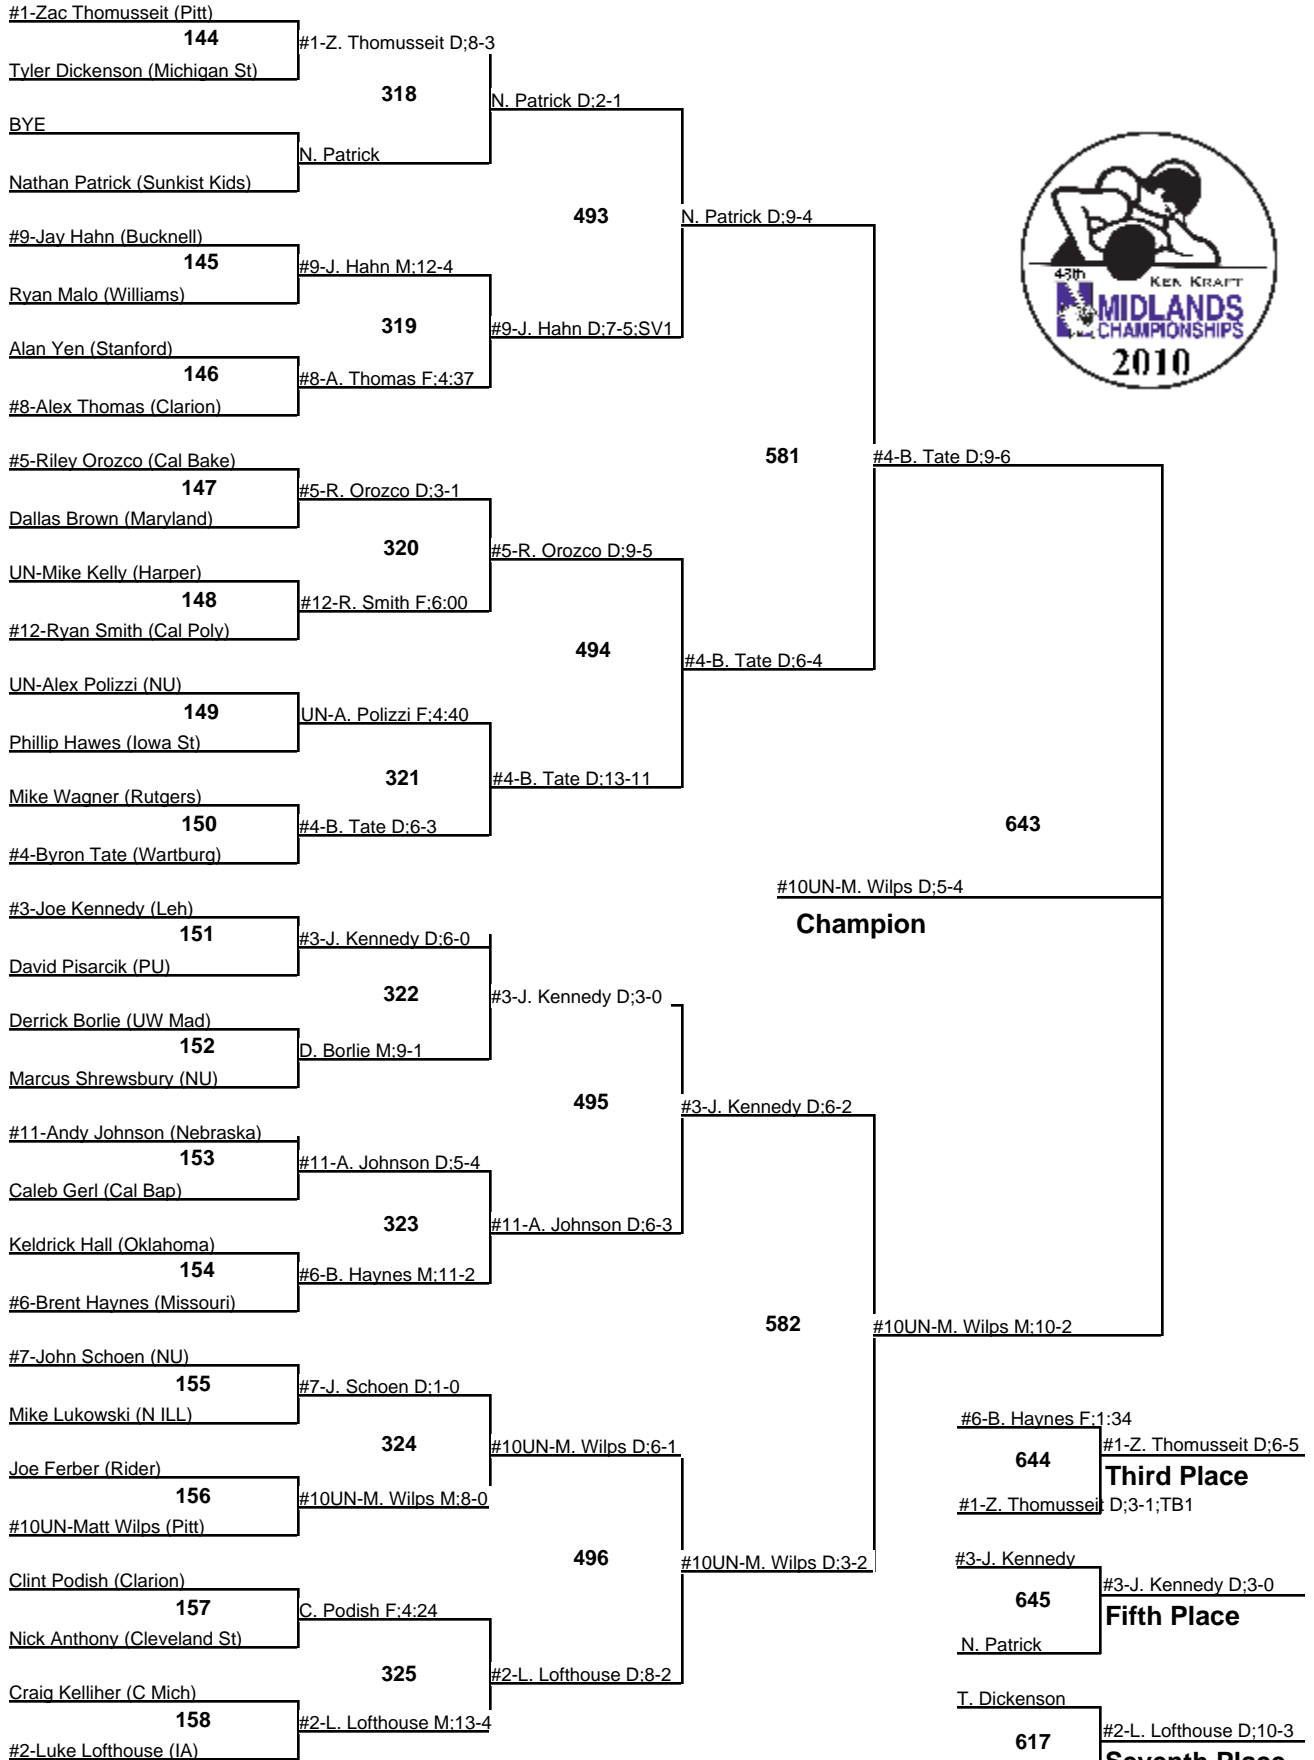

2010 Ken Kraft Midlands Championships

197

Championship
29-30 December 2010