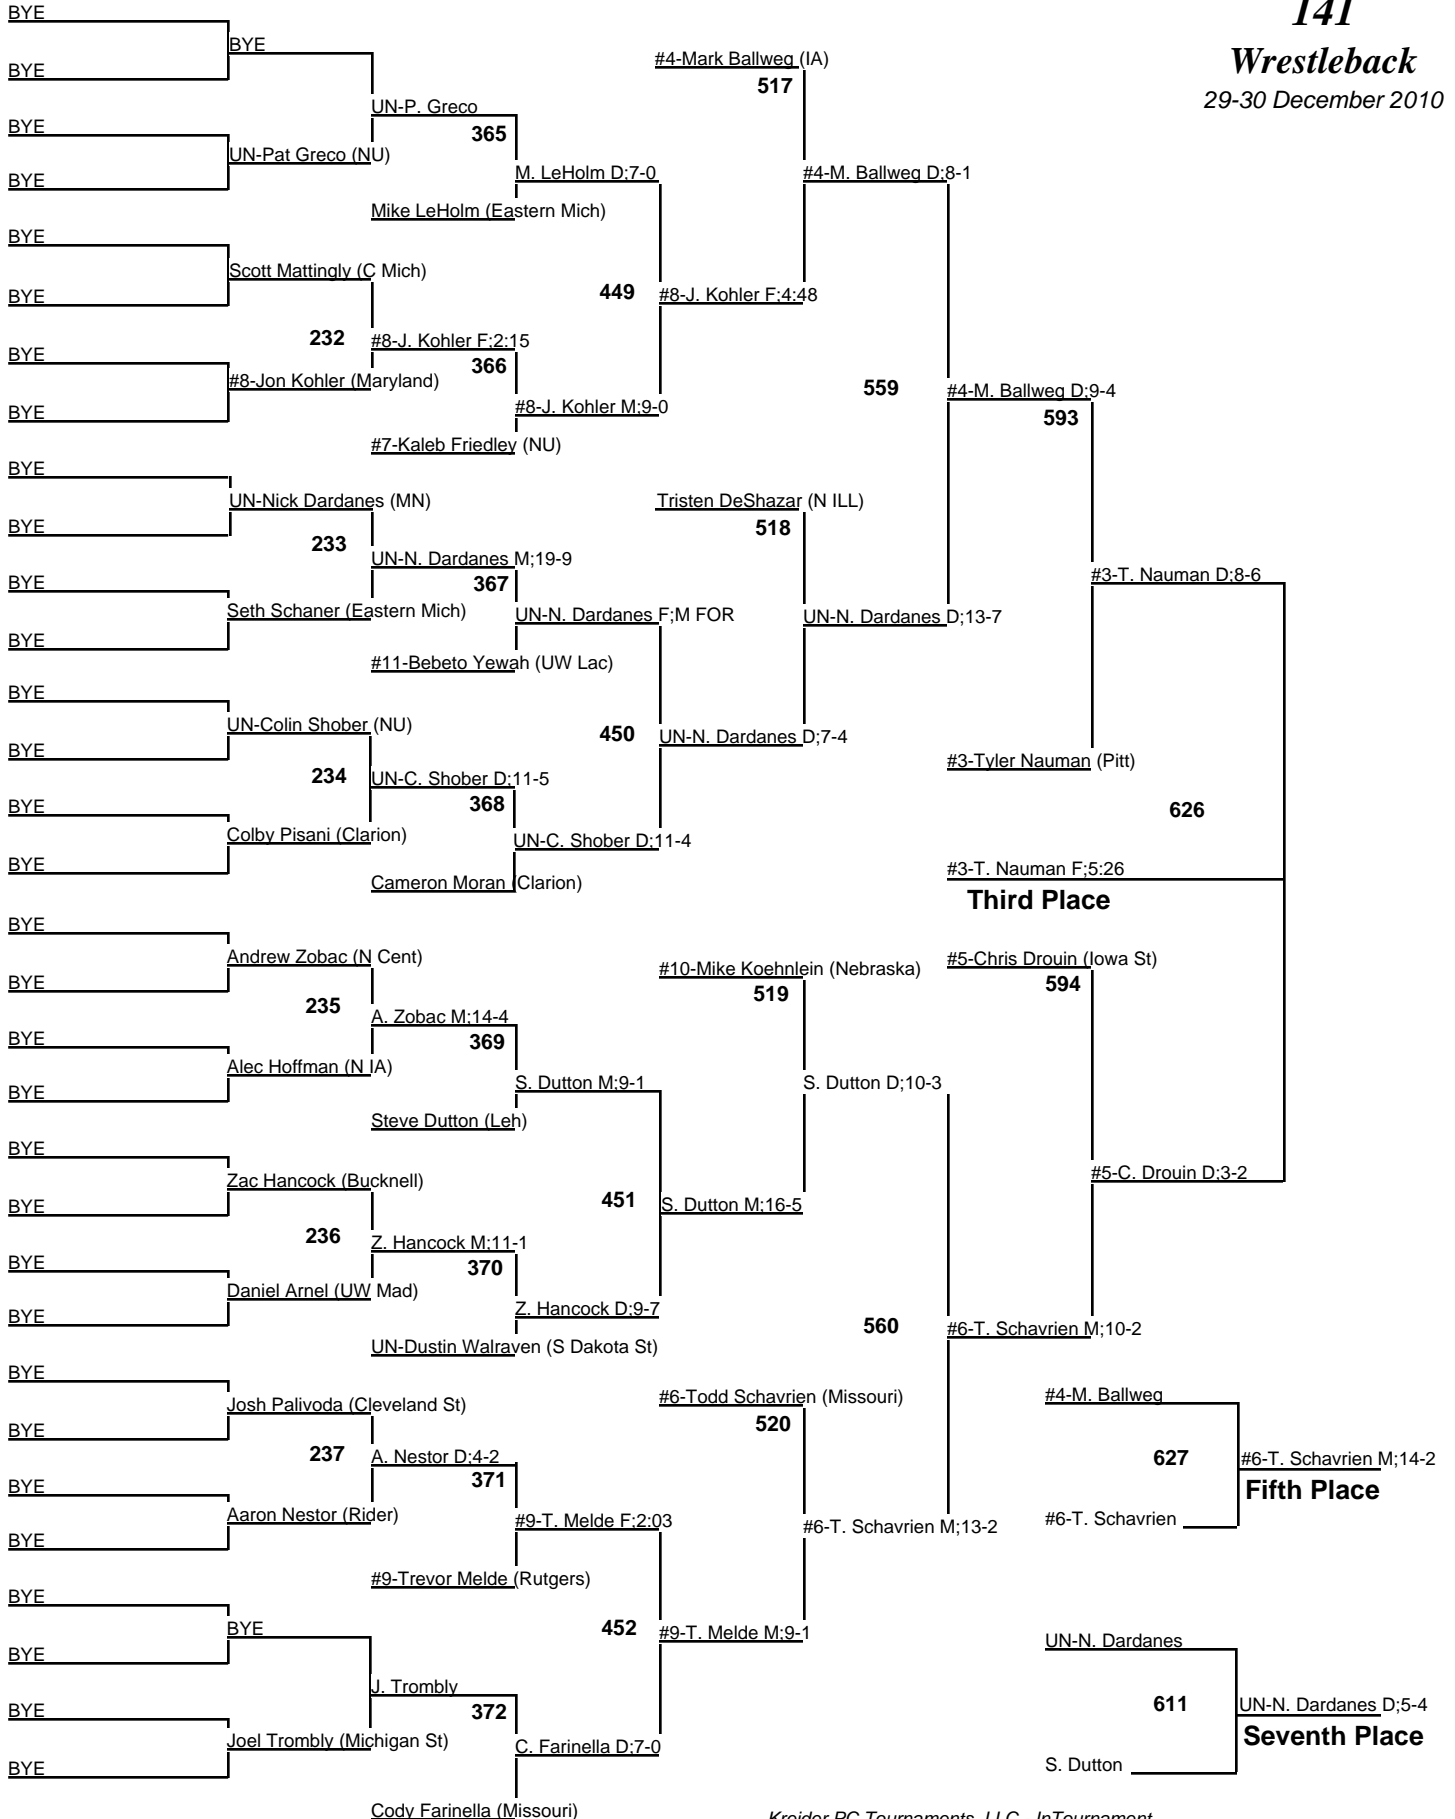

2010 Ken Kraft Midlands Championships

141

Wrestleback

29-30 December 2010