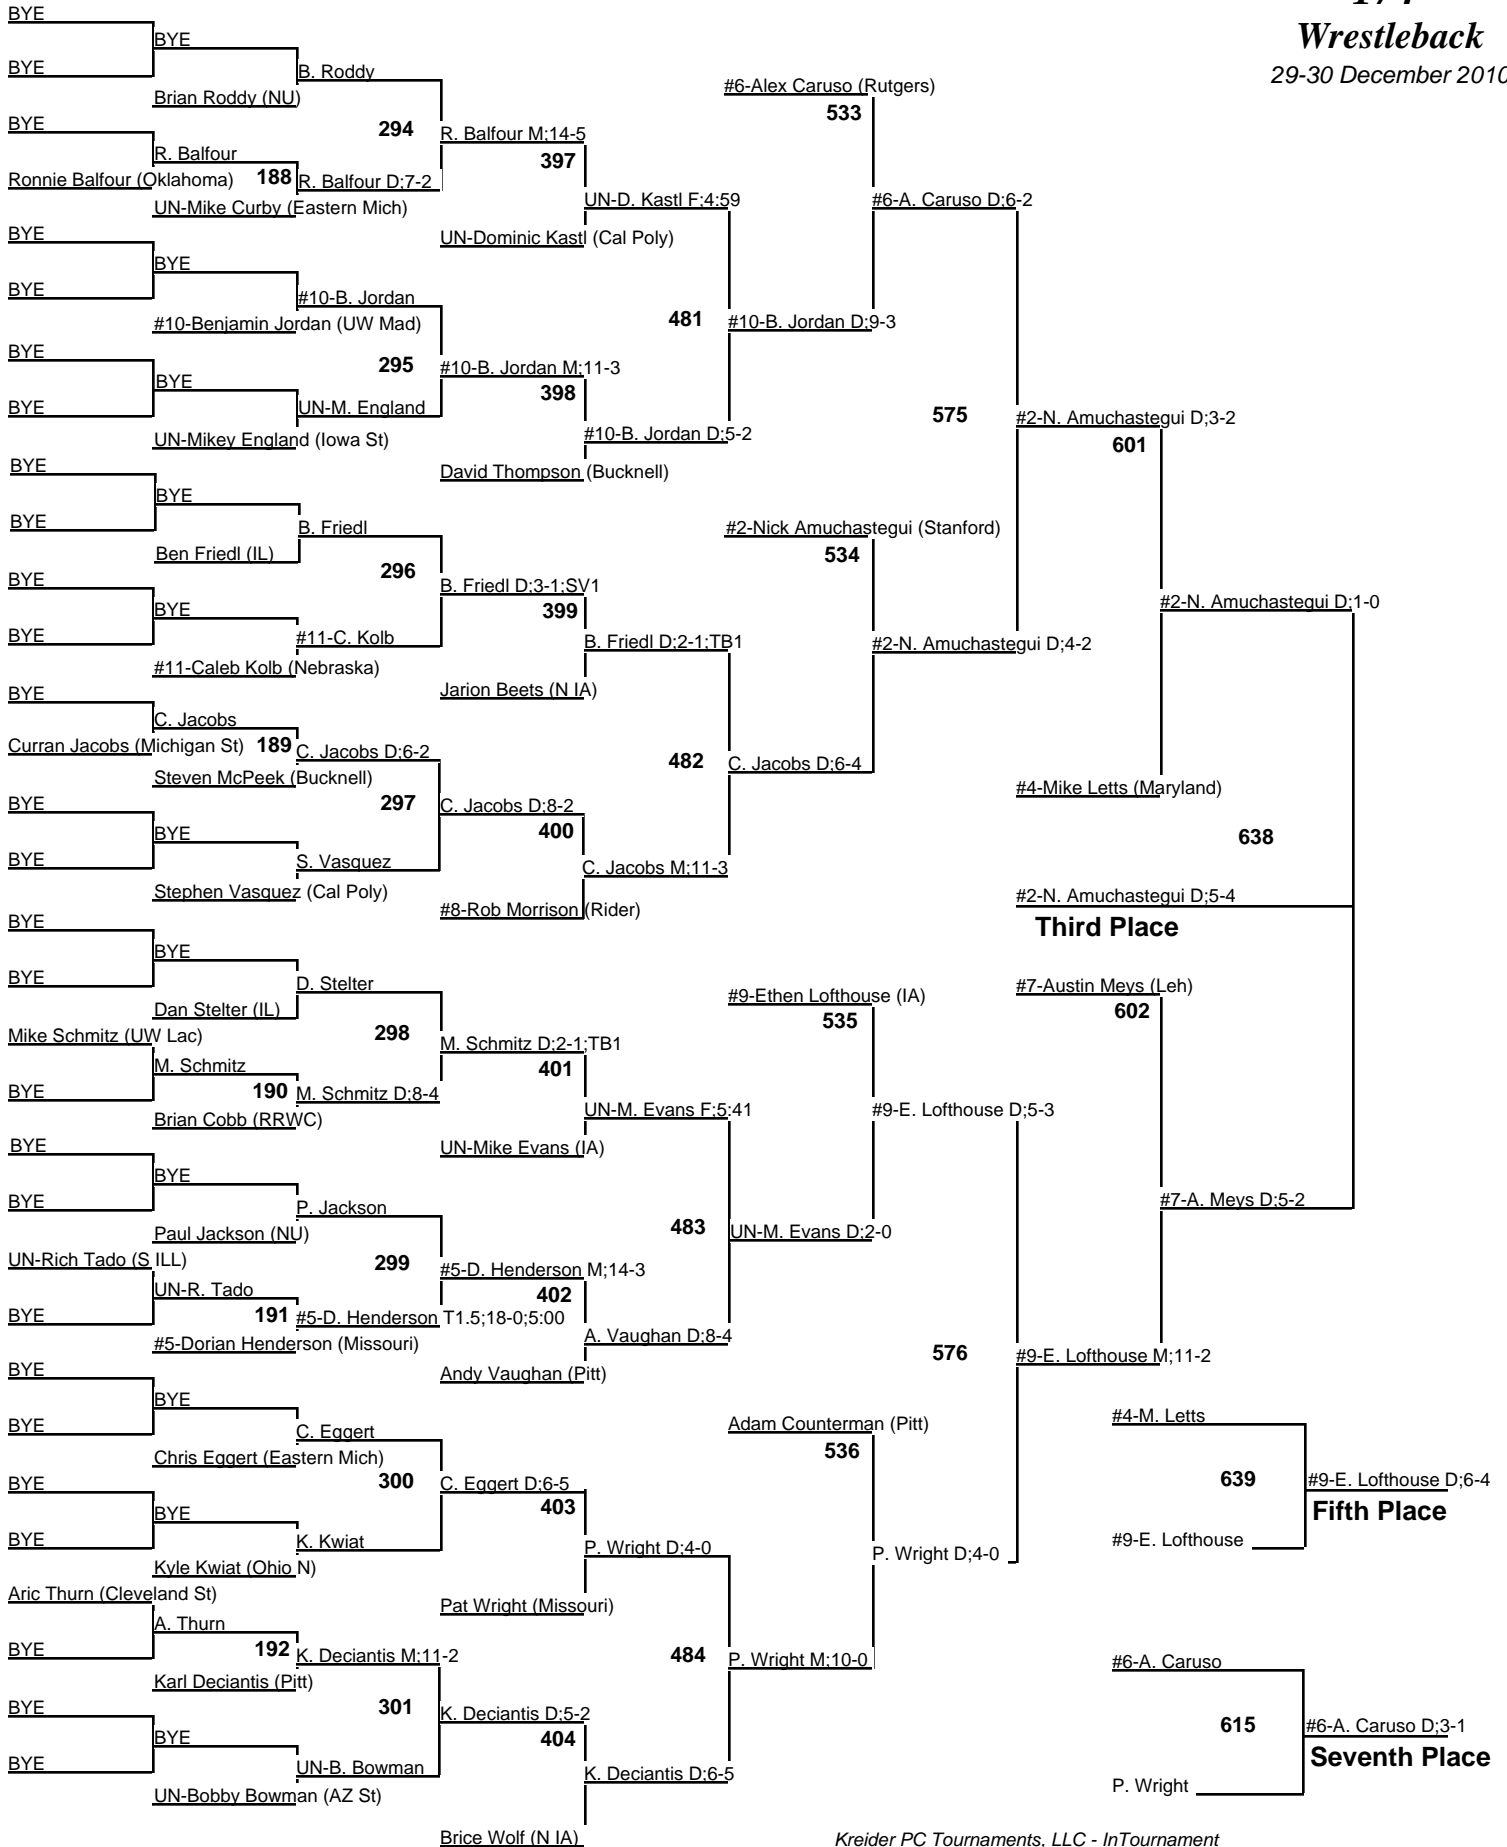

2010 Ken Kraft Midlands Championships

174

Wrestleback

29-30 December 2010