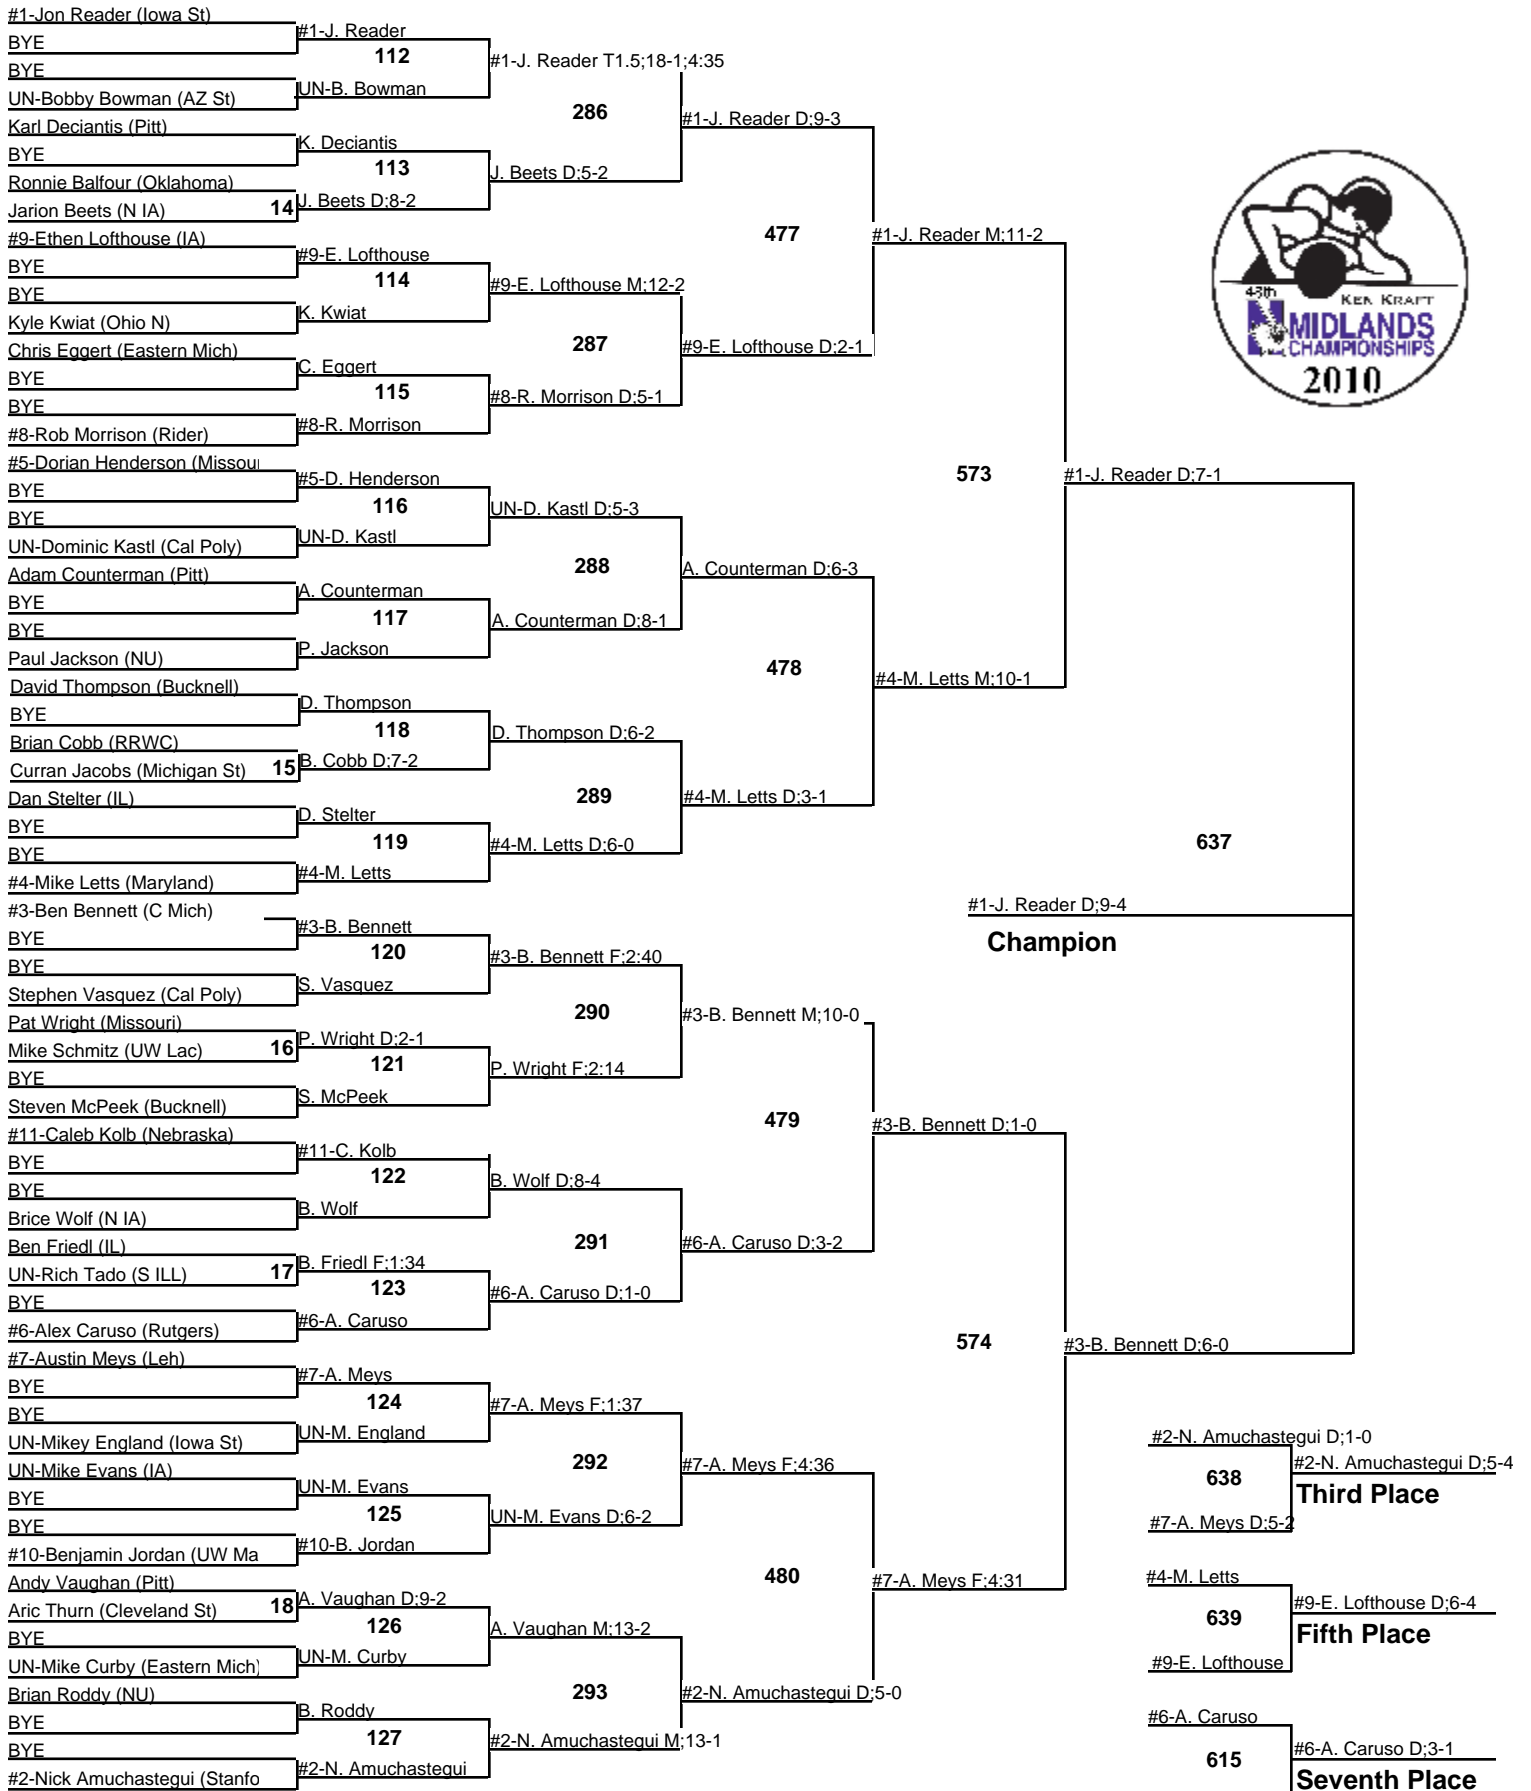

2010 Ken Kraft Midlands Championships

174

Championship
29-30 December 2010