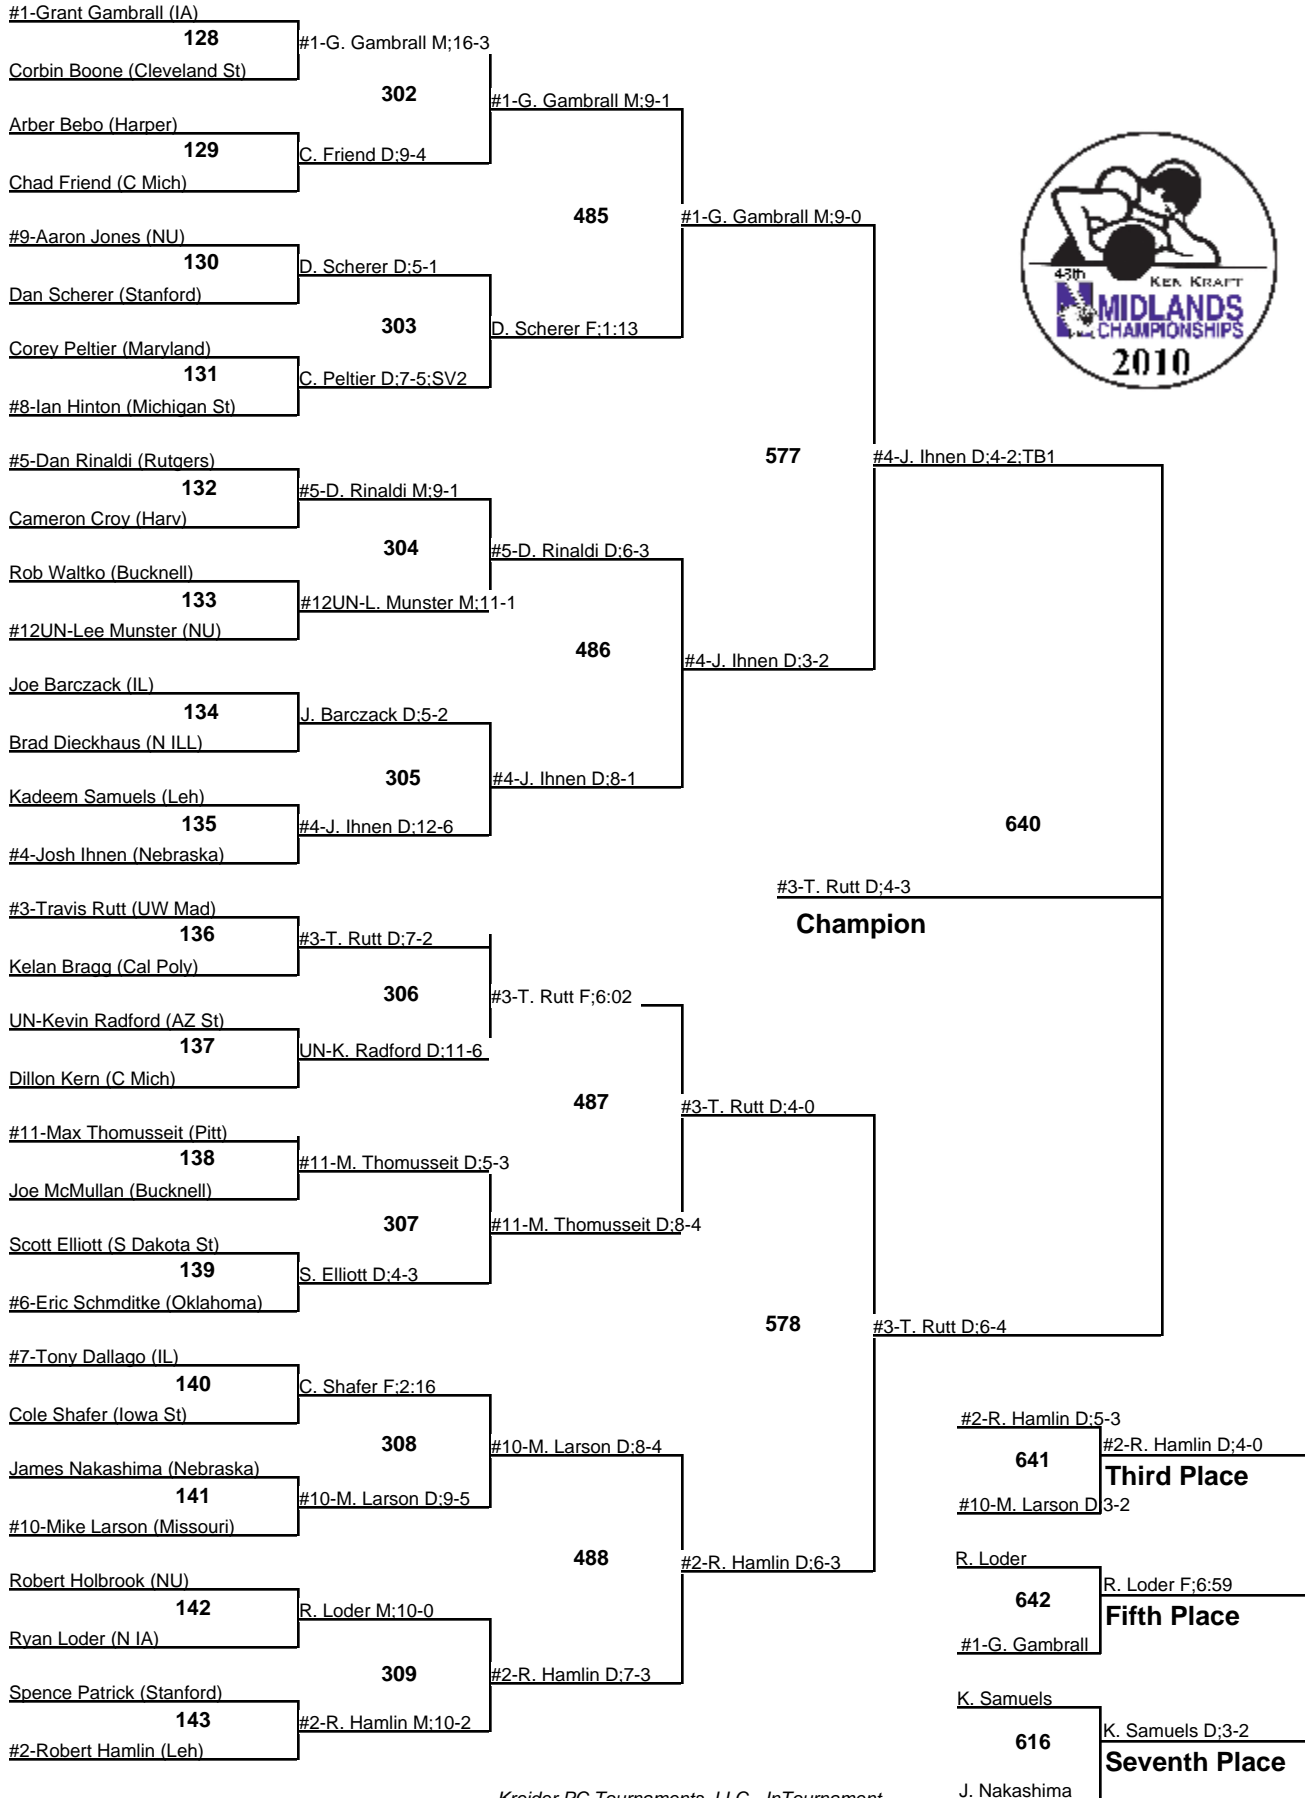

2010 Ken Kraft Midlands Championships

184
Championship
29-30 December 2010