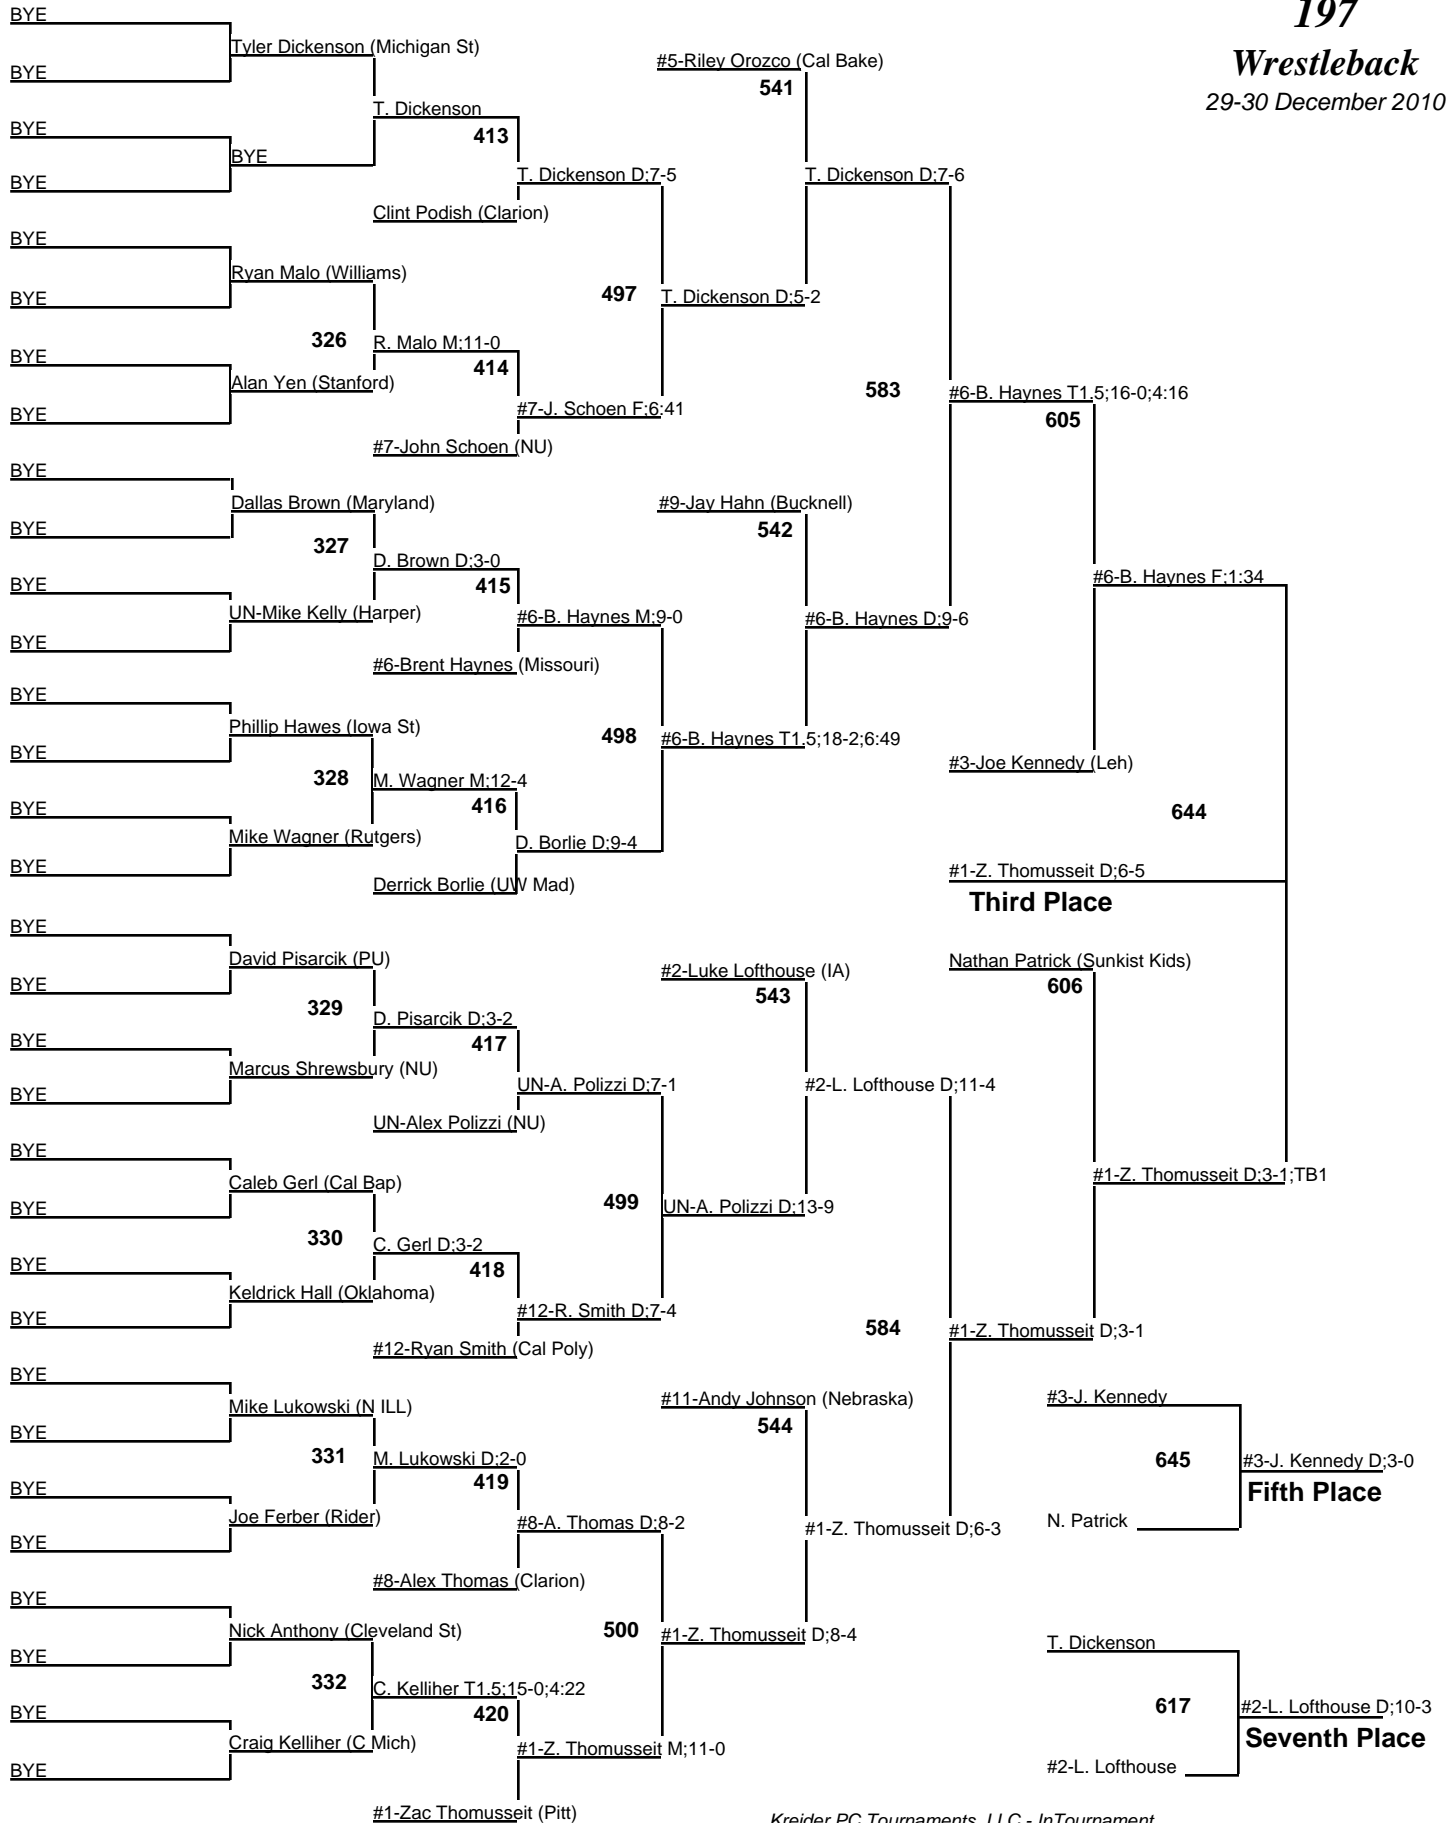

2010 Ken Kraft Midlands Championships

197

Wrestleback

29-30 December 2010