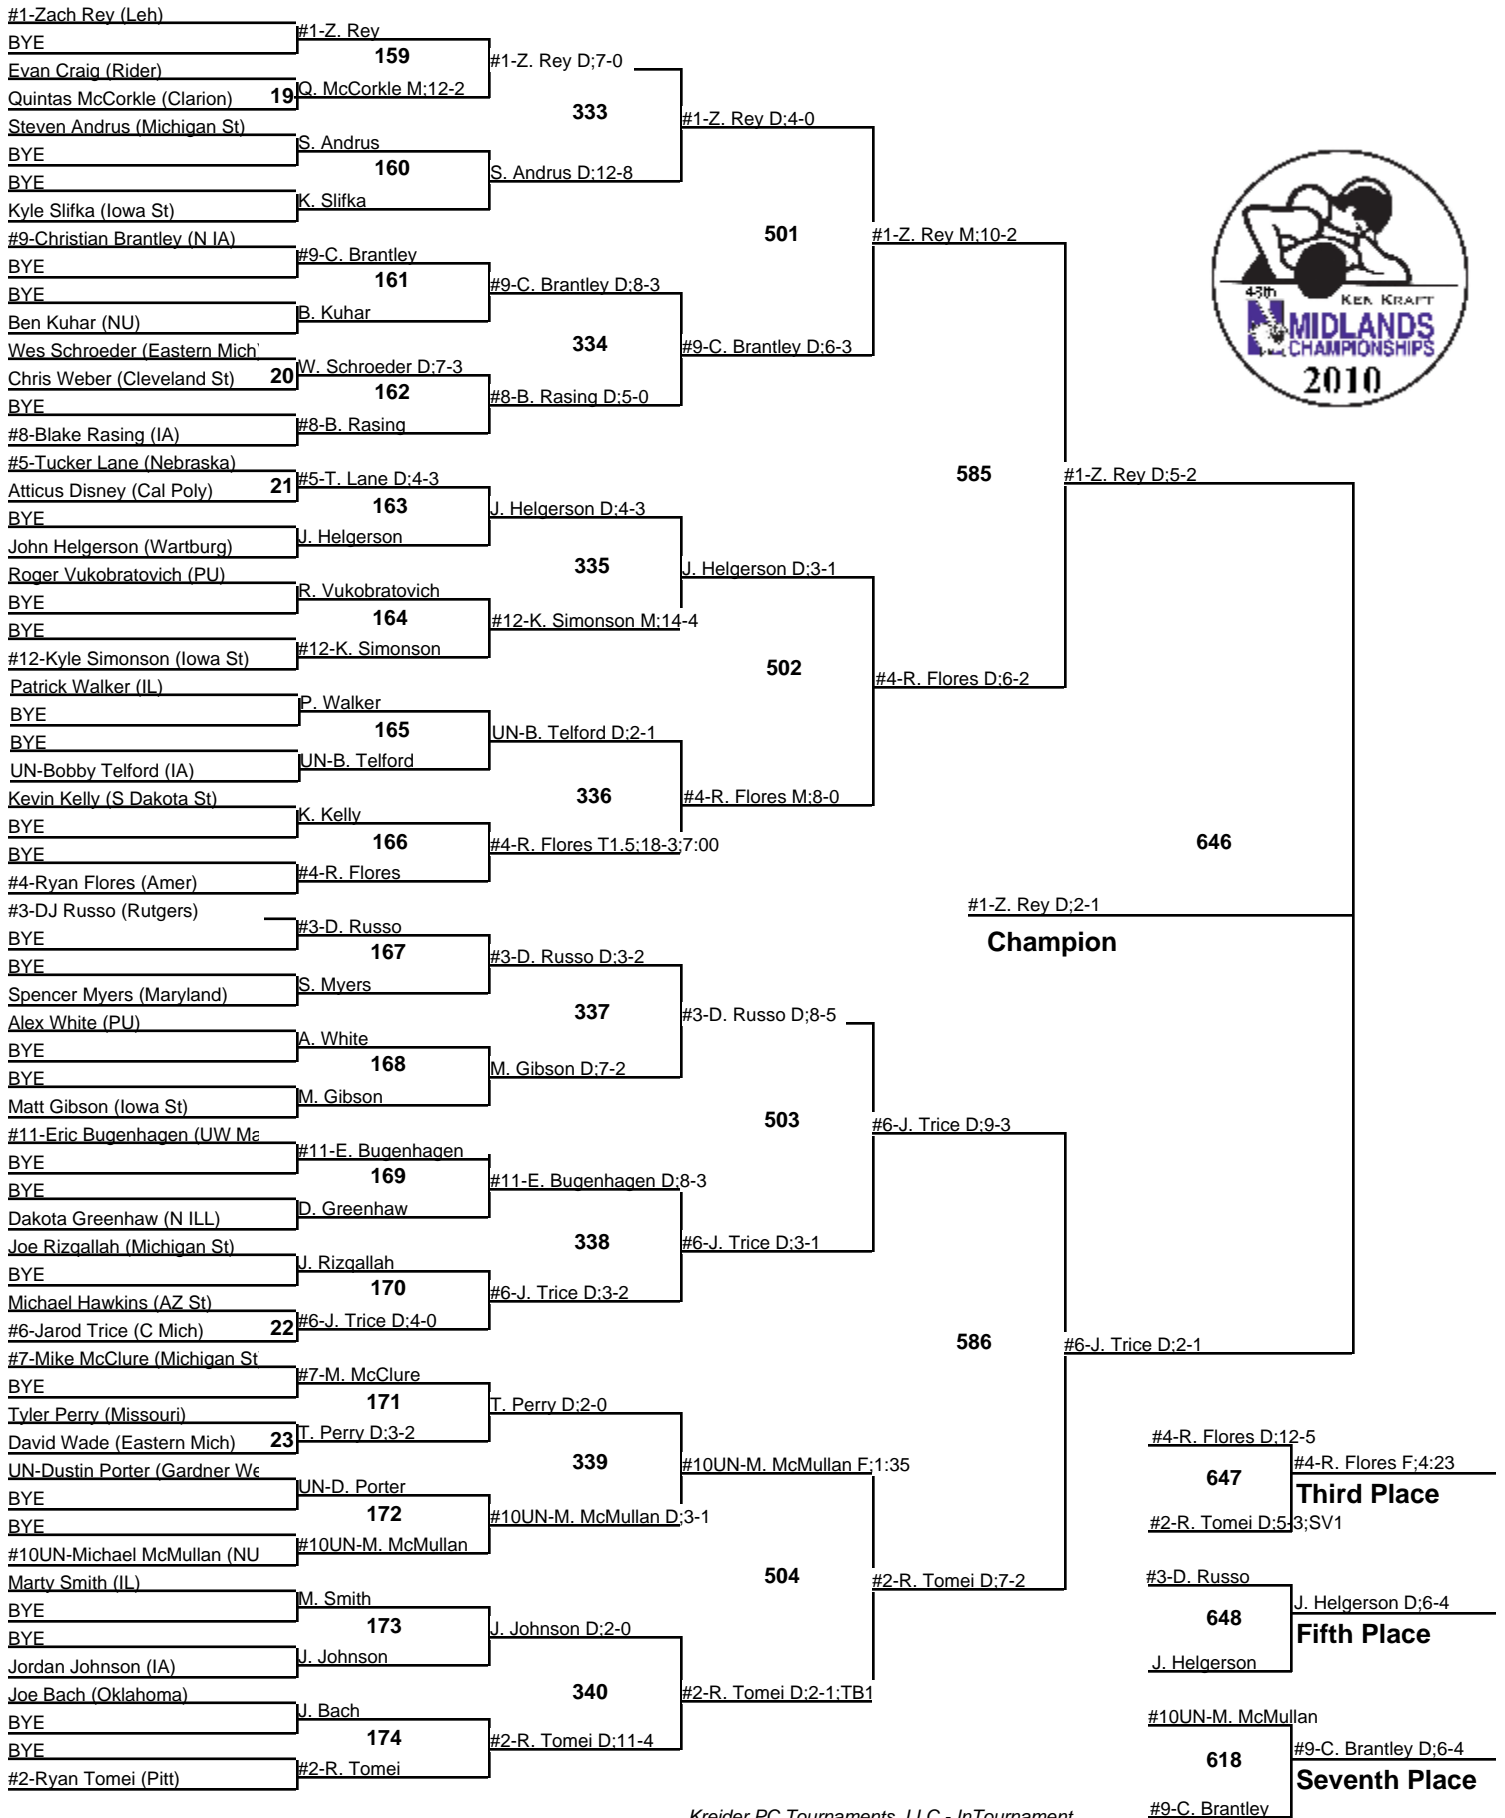

2010 Ken Kraft Midlands Championships

285

Championship

29-30 December 2010