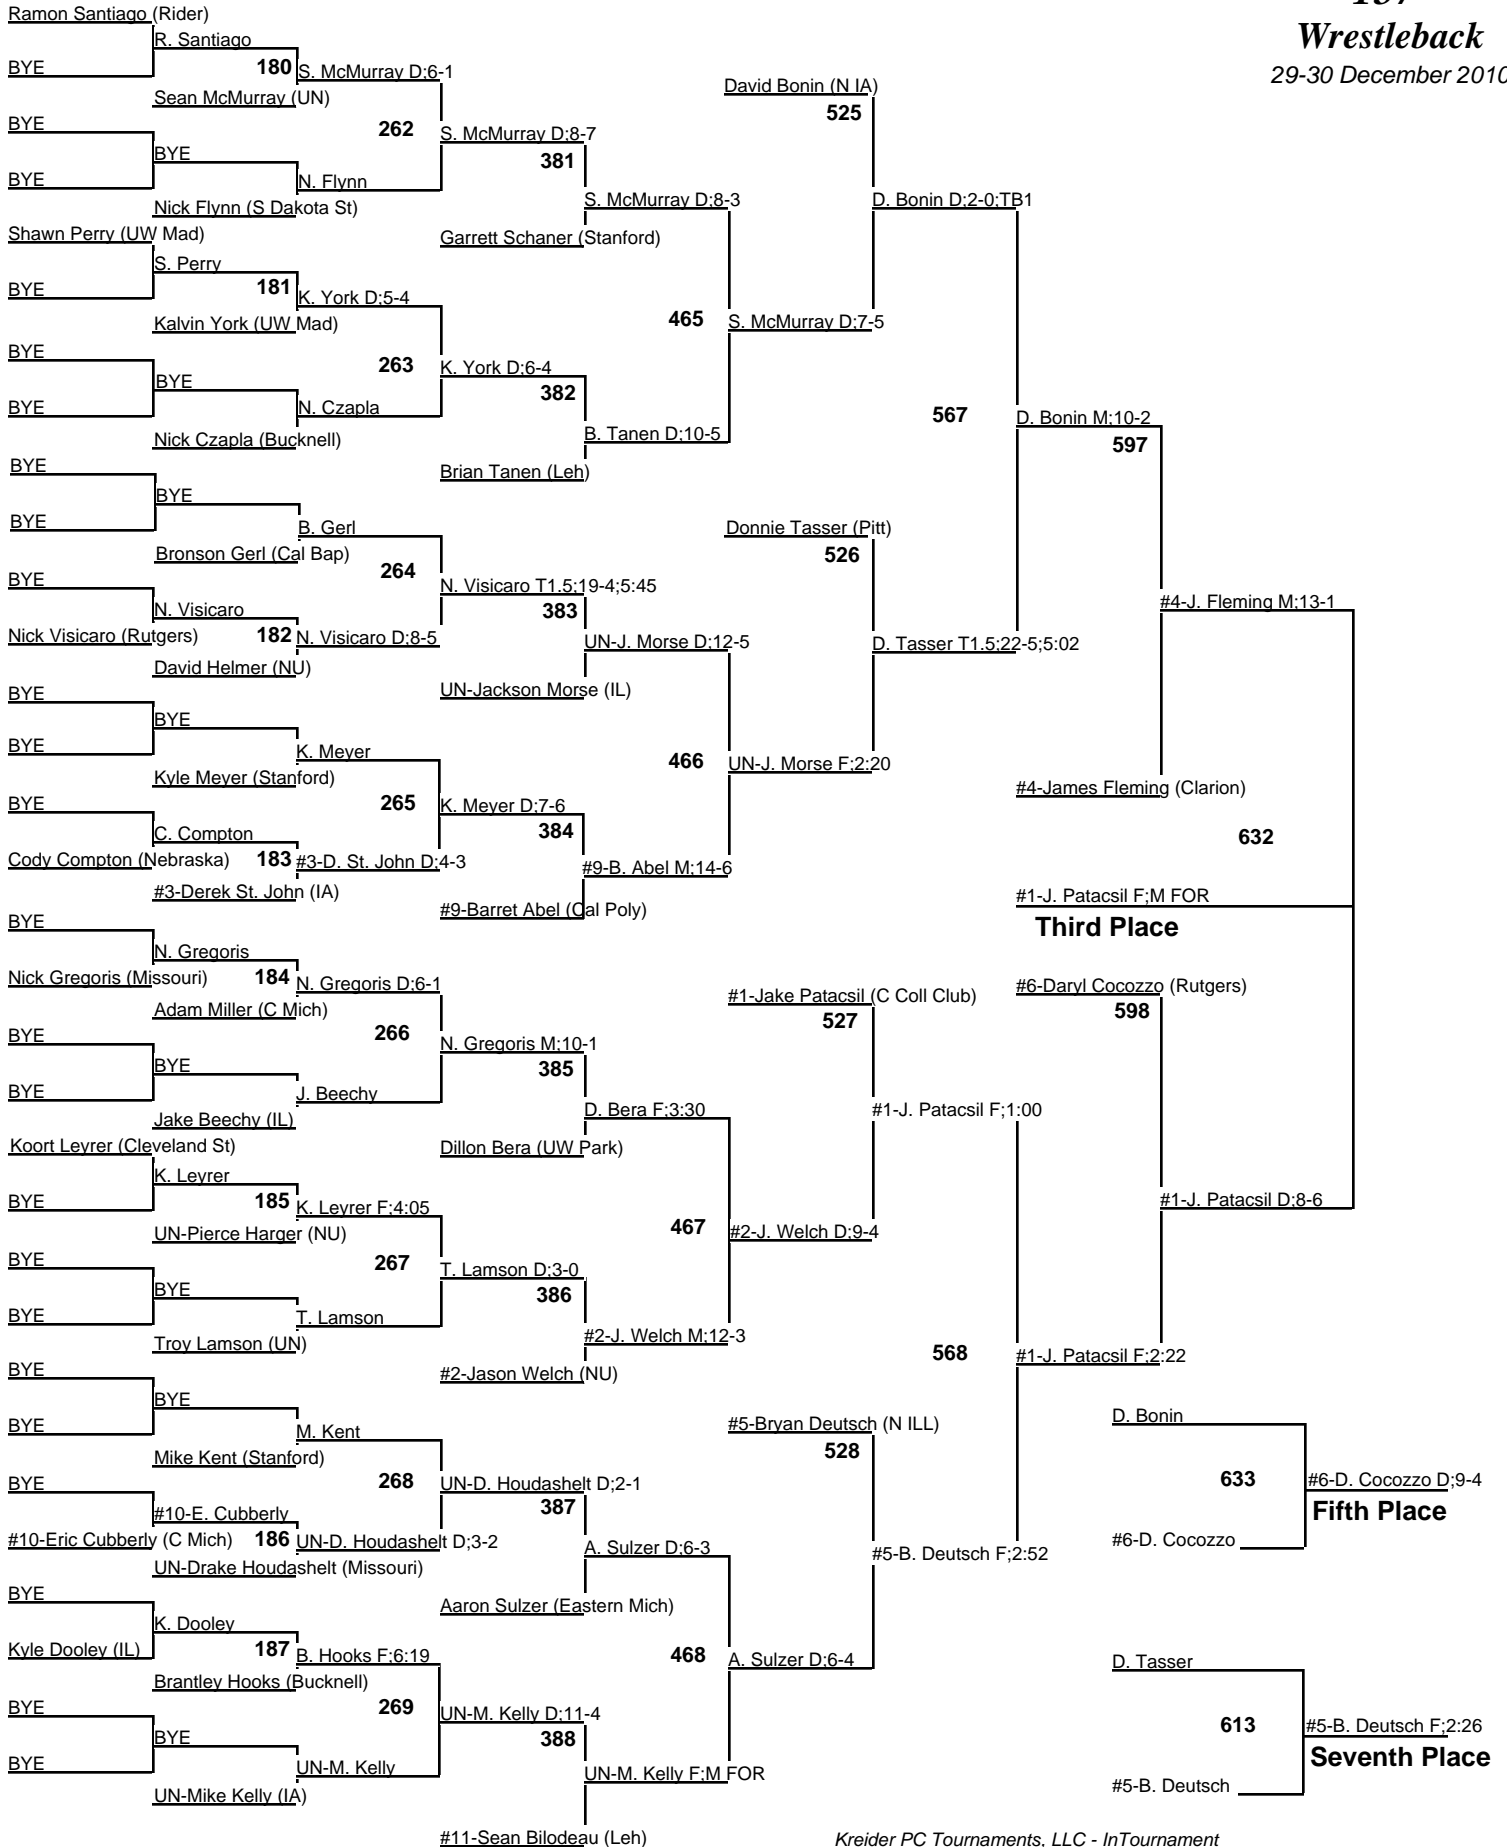

2010 Ken Kraft Midlands Championships

157

Wrestleback

29-30 December 2010