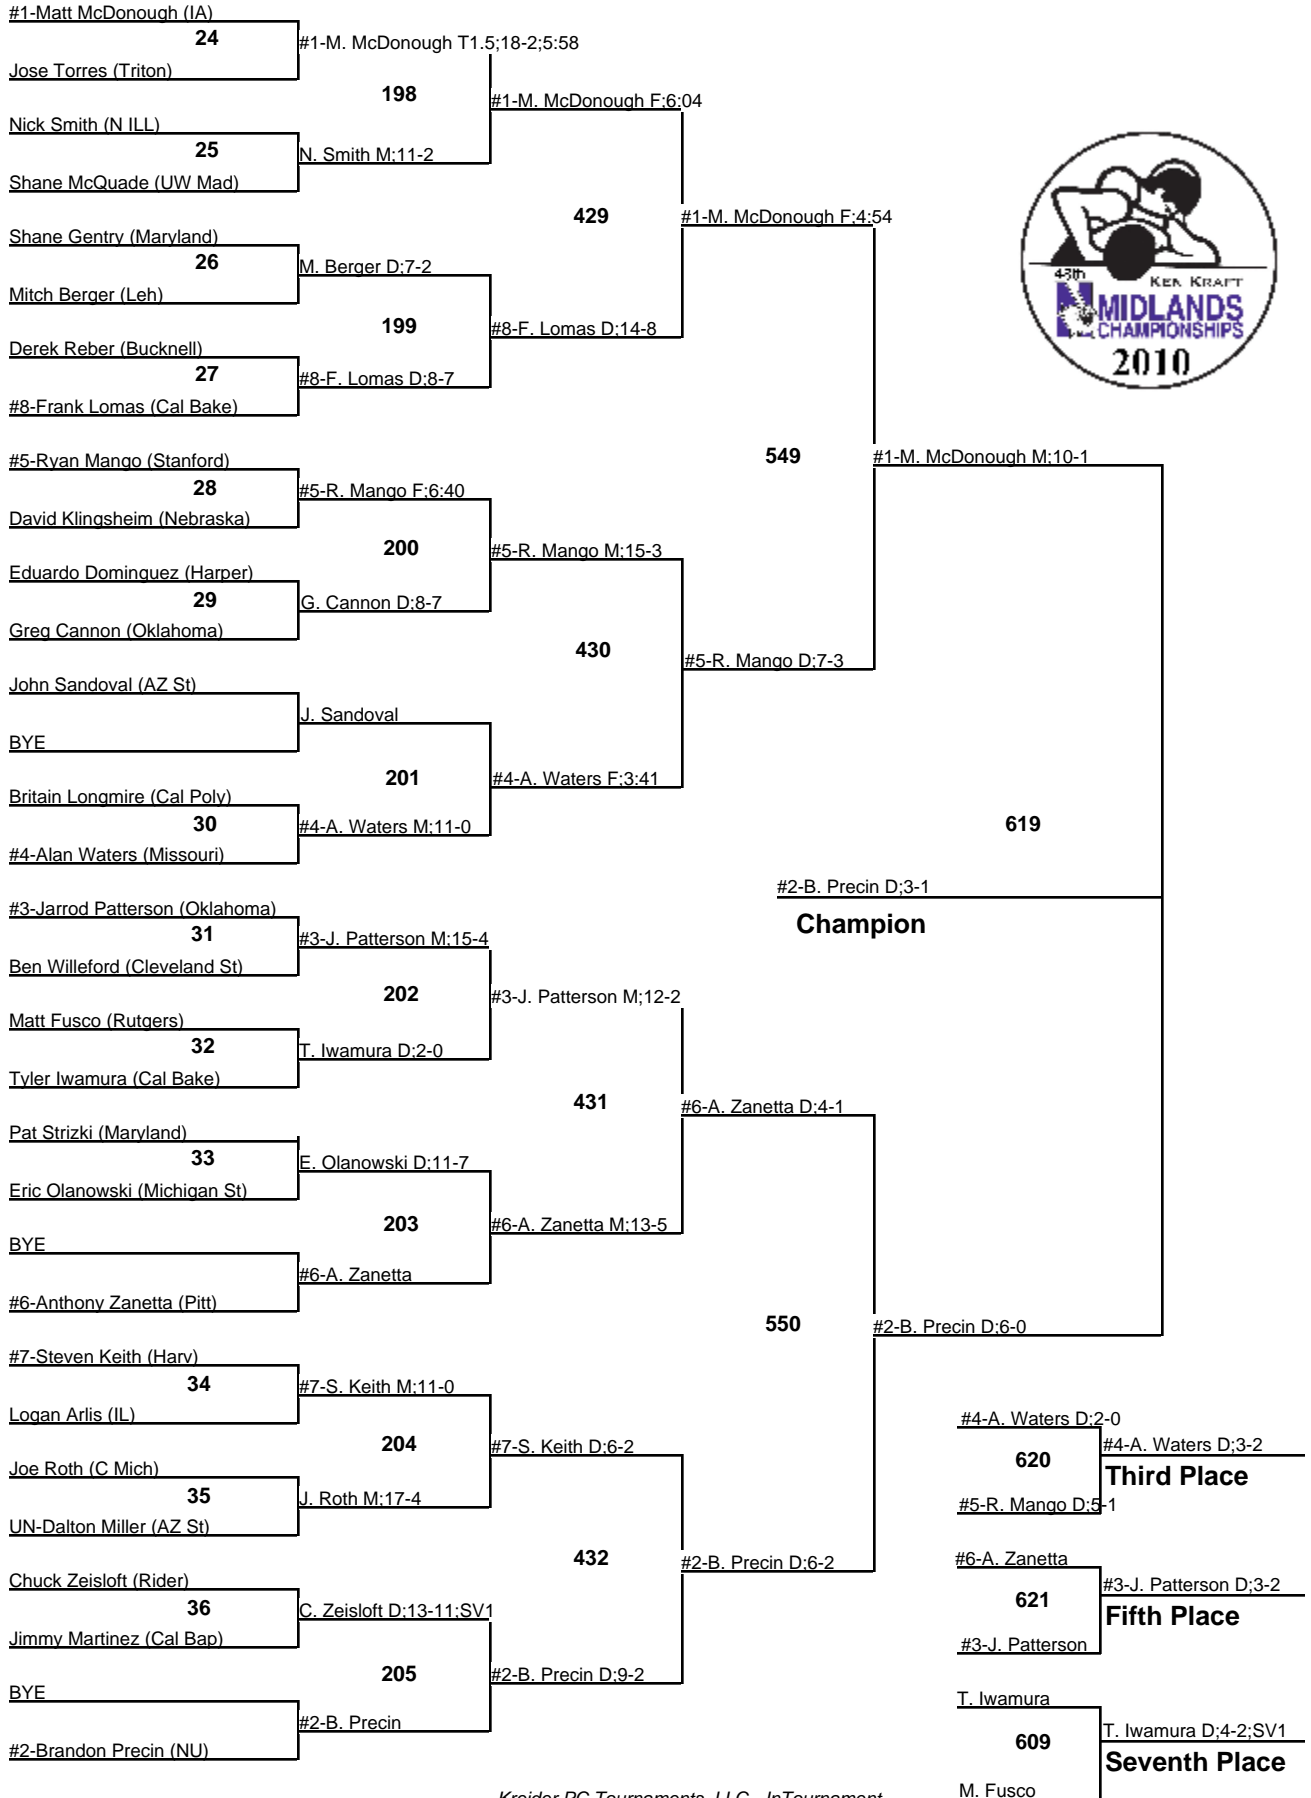

2010 Ken Kraft Midlands Championships

125

Championship

29-30 December 2010