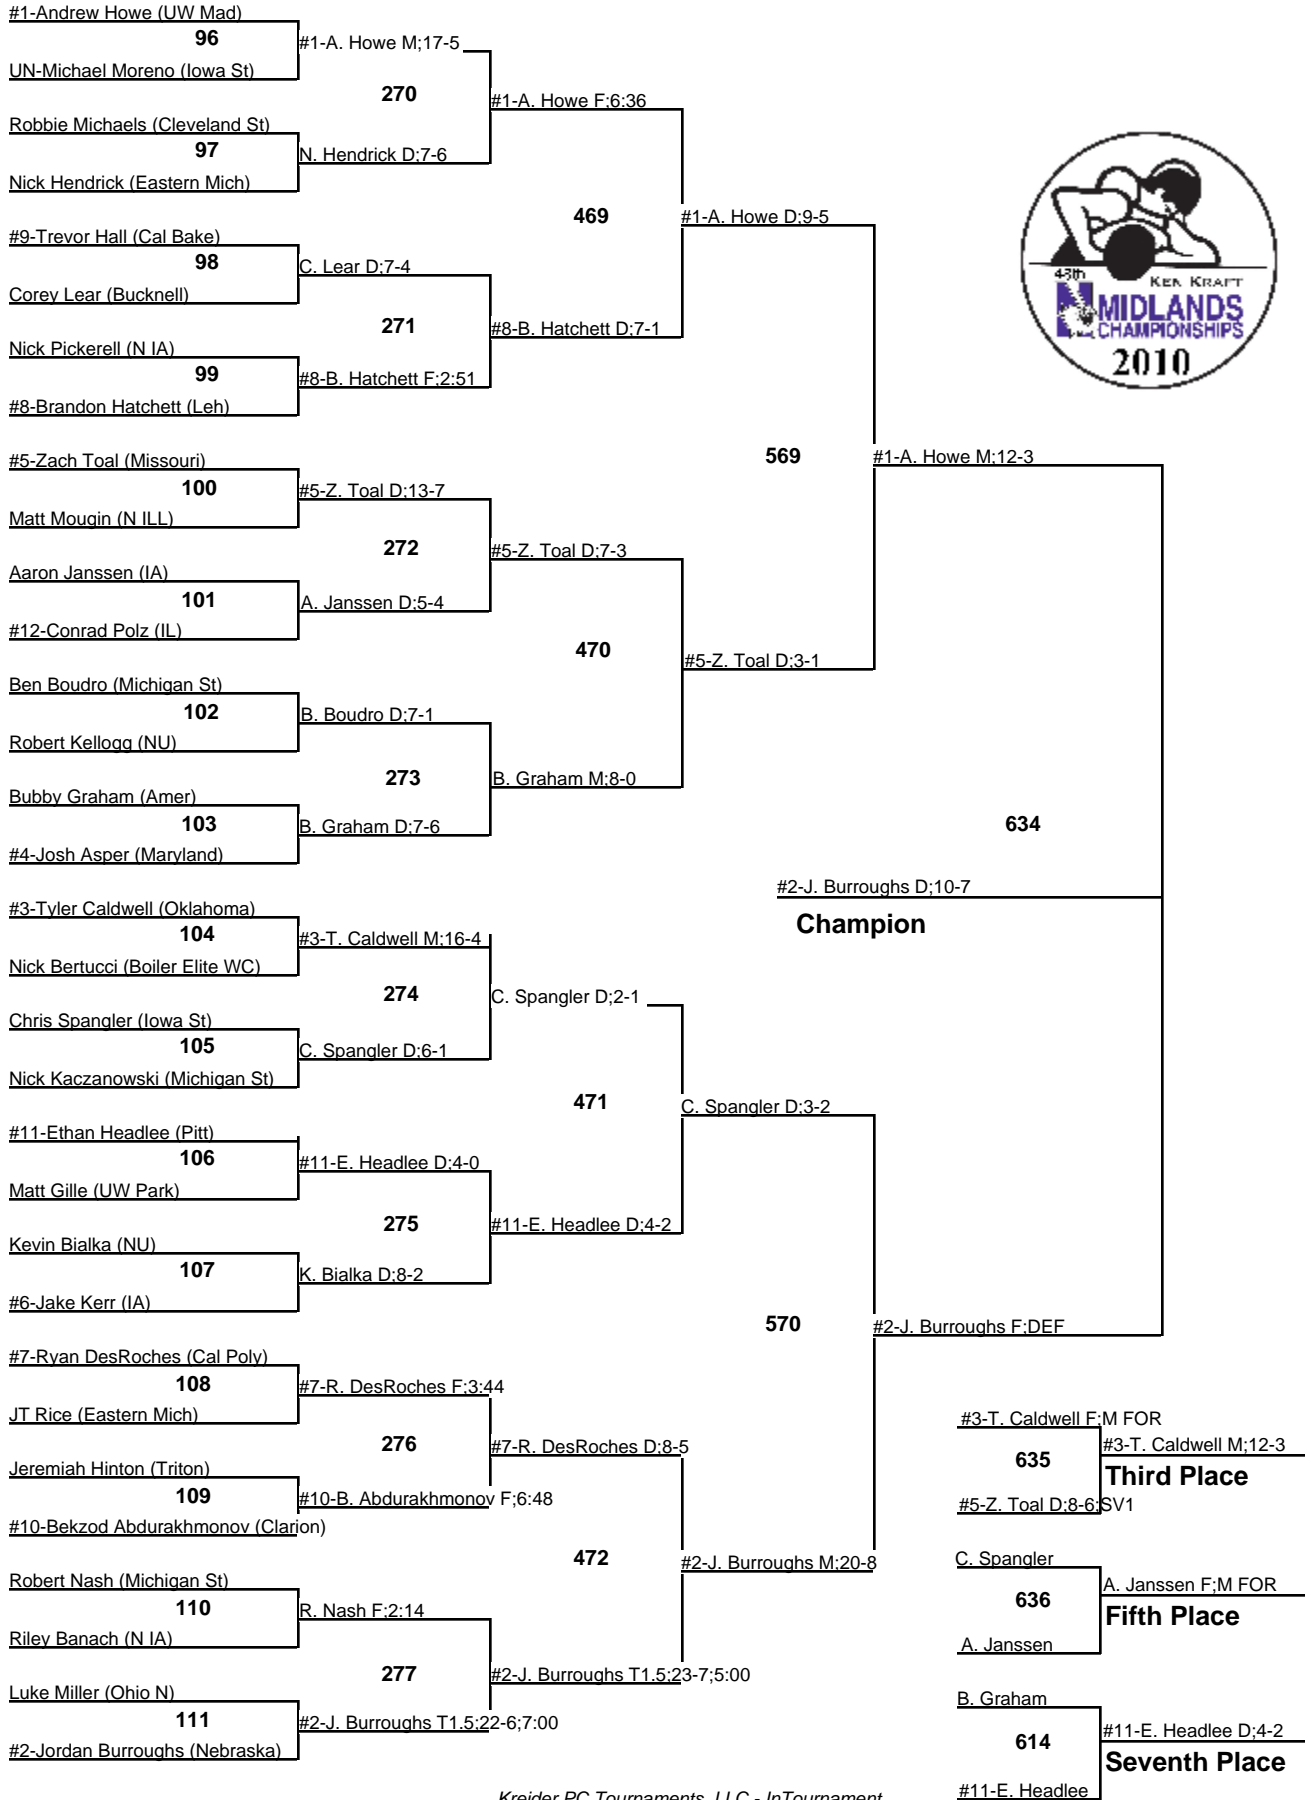

2010 Ken Kraft Midlands Championships

165
Championship
29-30 December 2010