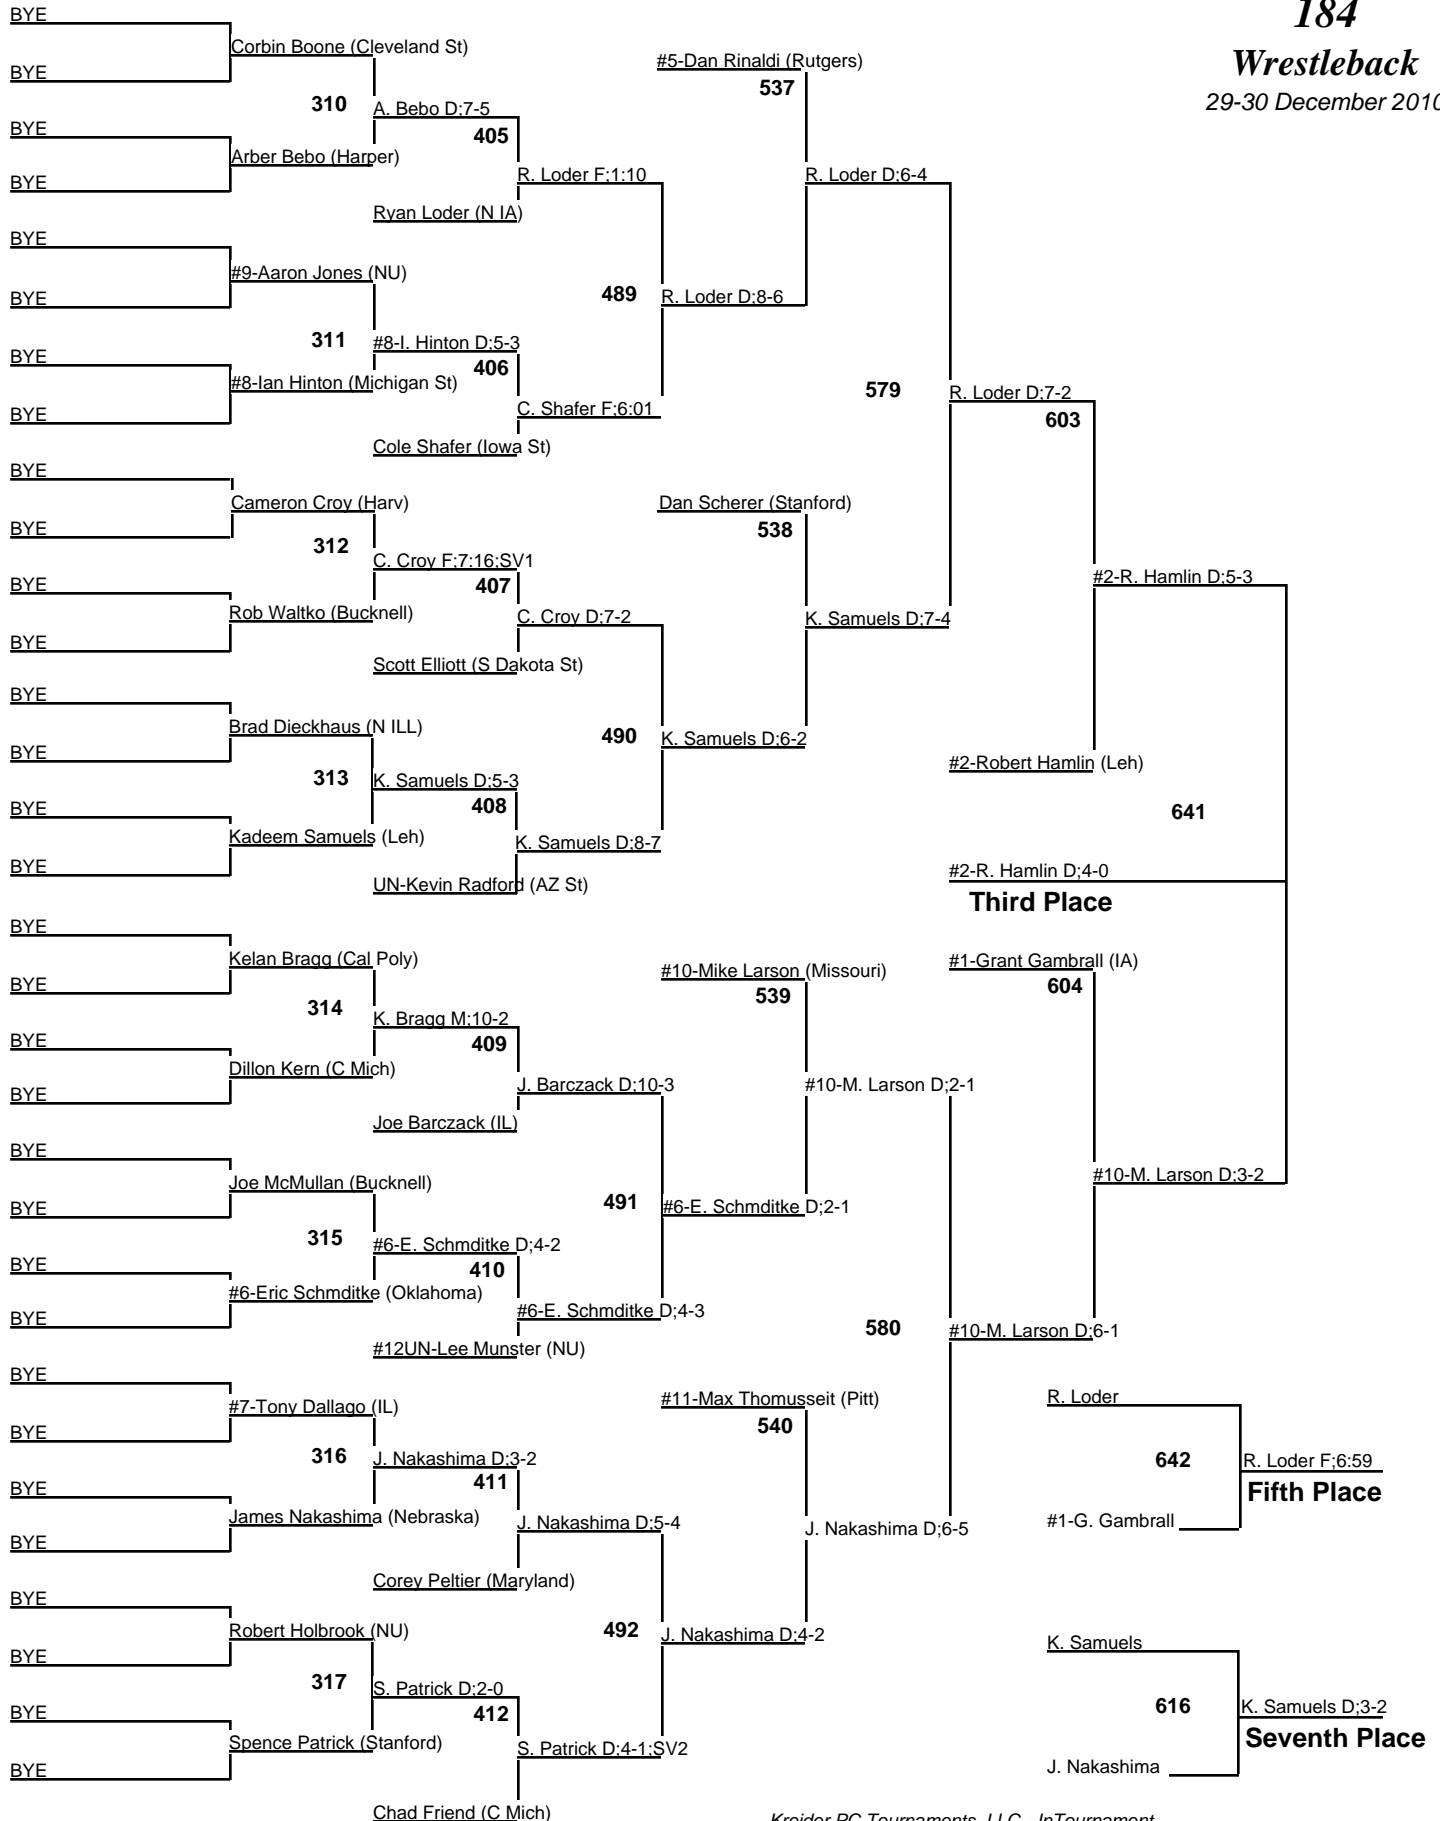

2010 Ken Kraft Midlands Championships

184

Wrestleback

29-30 December 2010