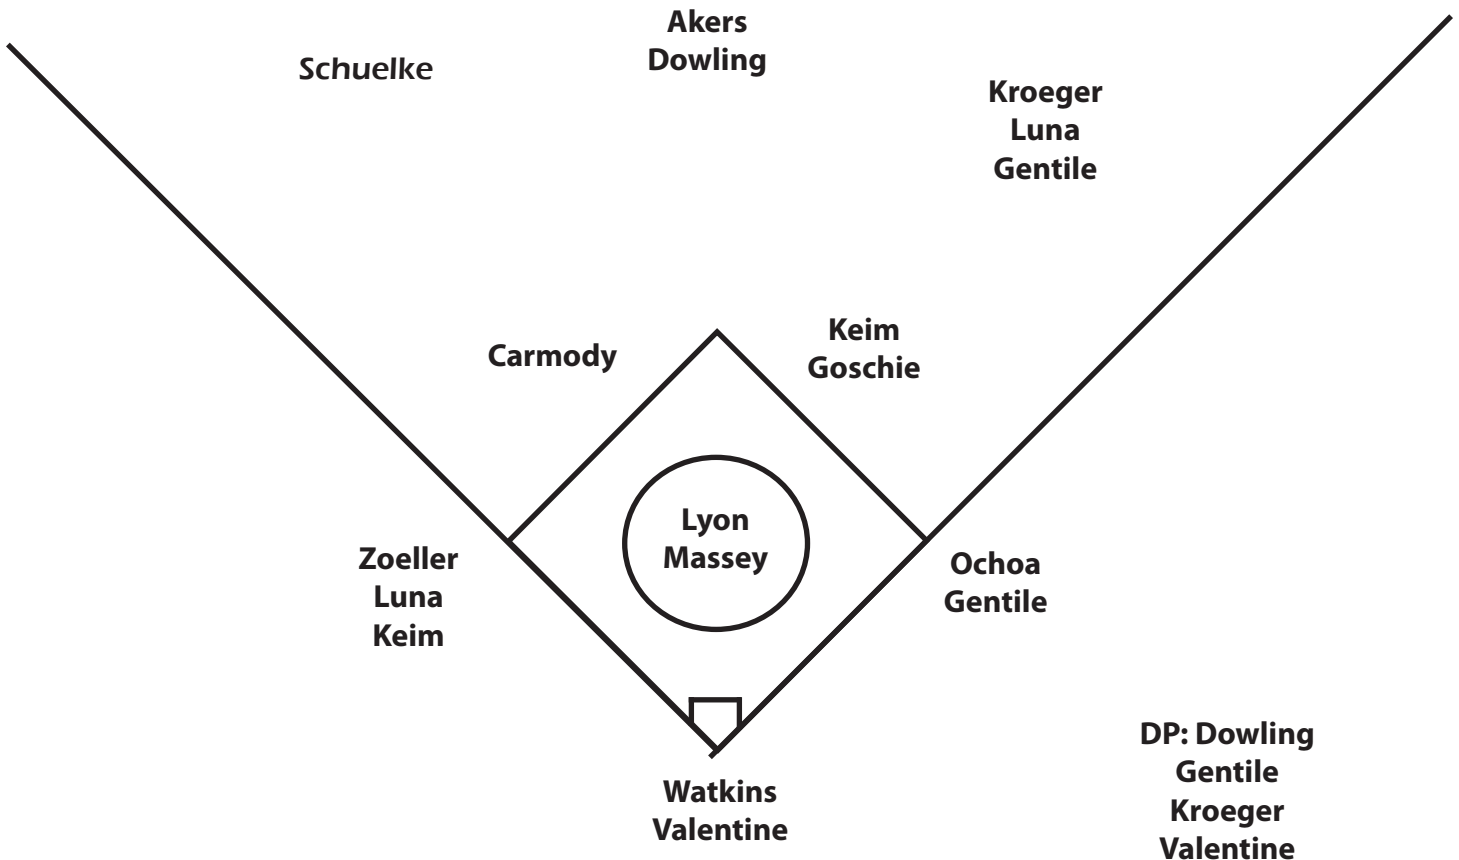

Iowa's Individual Team Batting Leaders

Batting Avg. .... .447, Chelsey Carmody
Games Played ..... 28 (5 players)
Games Started ..... 28 (4 players)
At Bats.....94, Chelsey Carmody
Runs.....20, Chelsey Carmody
Hits.....42, Chelsey Carmody

Doubles..... 7, Chelsey Carmody
Triples ..... 1 (2 players)
Home Runs ..... 5, Liz Watkins
RBI ..... 18, Jenny Schuelke
Total Bases.....57, Chelsey Carmody
Slugging Pct. .... .606, Chelsey Carmody
Walks ..... 16, Liz Watkins
Hit by Pitch..... 5, Liz Watkins
Strikeouts ..... 20, Nikki Gentile
On-Base Percentage ..... .469, Stephanie Ochoa
Sacrifice Flies ..... 2, Jenny Schuelke
Sacrifice Hits ..... 4, Katie Keim
Stolen Bases..... 7 (3 players)
Stolen Base Attempts..... 11, Johnnie Dowling

Iowa's Individual Pitching Leaders

ERA..... 2.71, Chelsea Lyon
Wins ..... 8, Kayla Massey/Chelsea Lyon
Appearances ..... 19, Kayla Massey/Chelsea Lyon
Games Started ..... 15, Chelsea Lyon
Complete Games ..... 9, Kayla Massey/Chelsea Lyon
Shutouts ..... 3, Kayla Massey
Saves ..... n/a
Innings Pitched ..... 94.0, Kayla Massey
Strikeouts ..... 72, Kayla Massey/Chelsea Lyon
Opponent Batting Average ..... .244, Kayla Massey

HAWKEYE DEFENSIVE DEPTH CHART