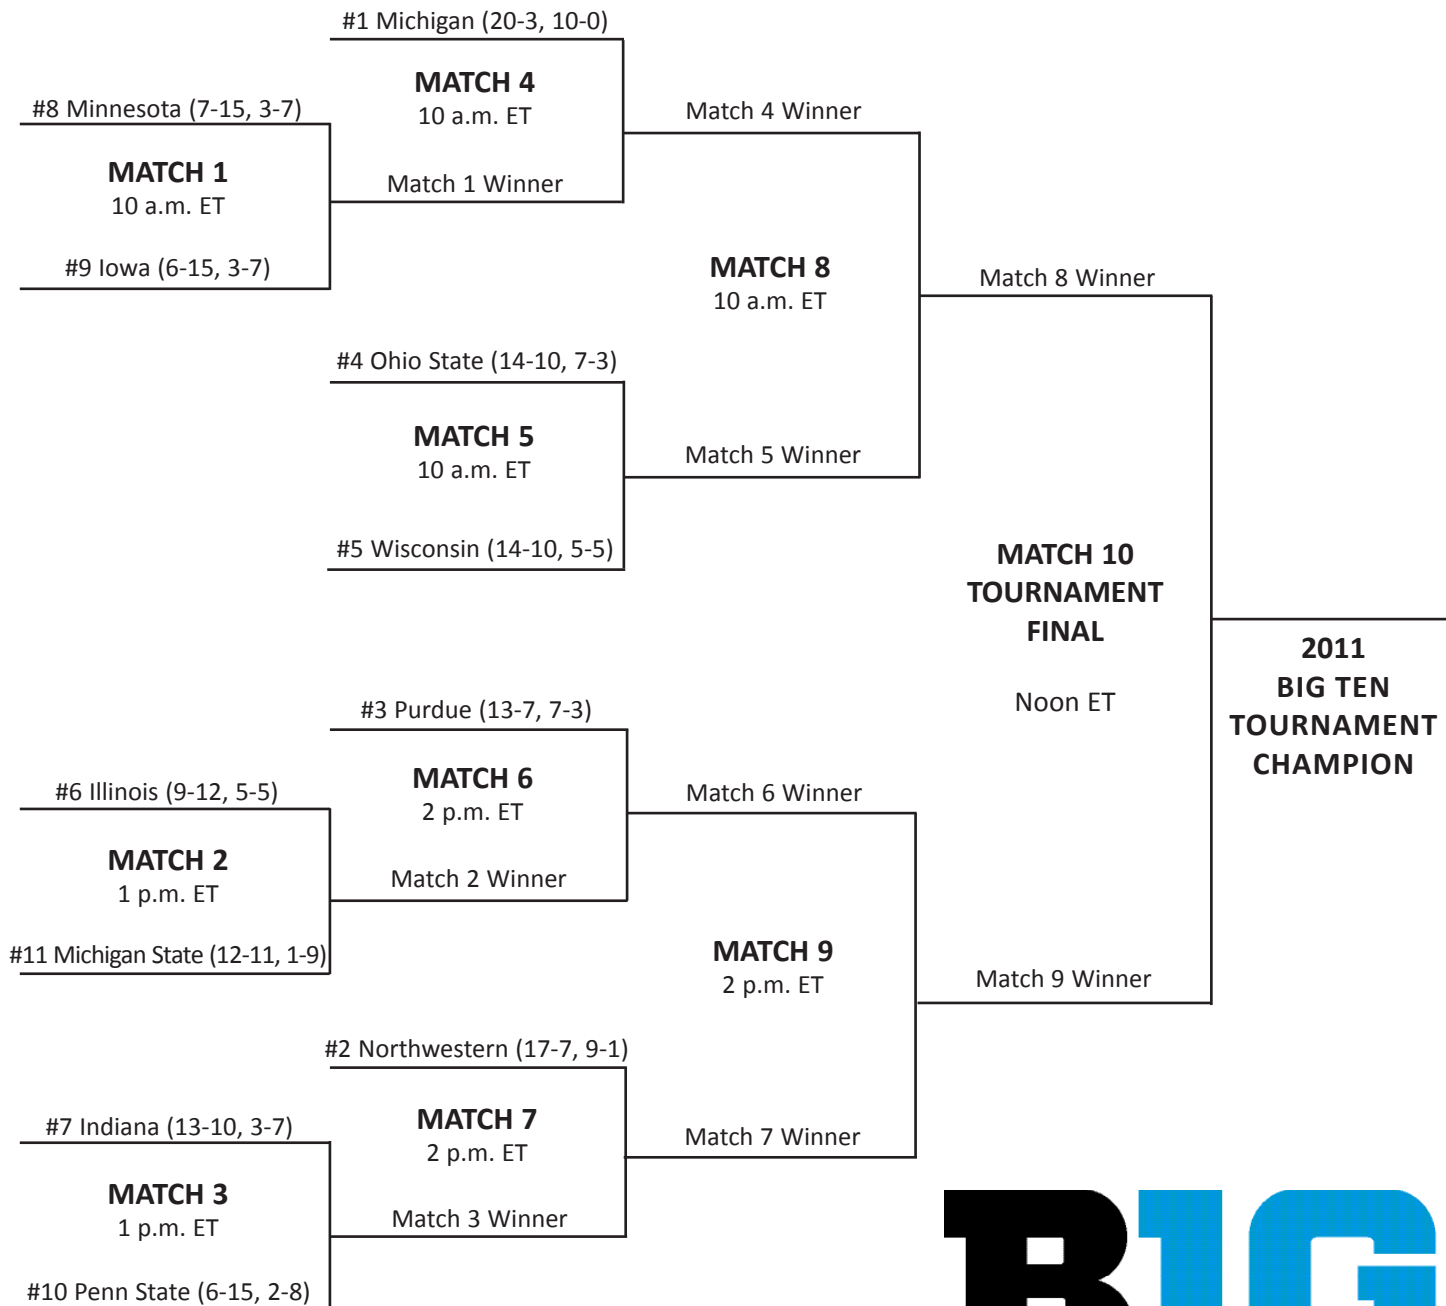

# 2011 BIG TEN CONFERENCE WOMEN'S TENNIS TOURNAMENT

MICHIGAN

APRIL 28 - MAY 1  
VARSITY TENNIS CENTER  
ANN ARBOR, MICH.

Thursday, April 28      Friday, April 29      Saturday, April 30      Sunday, May 1