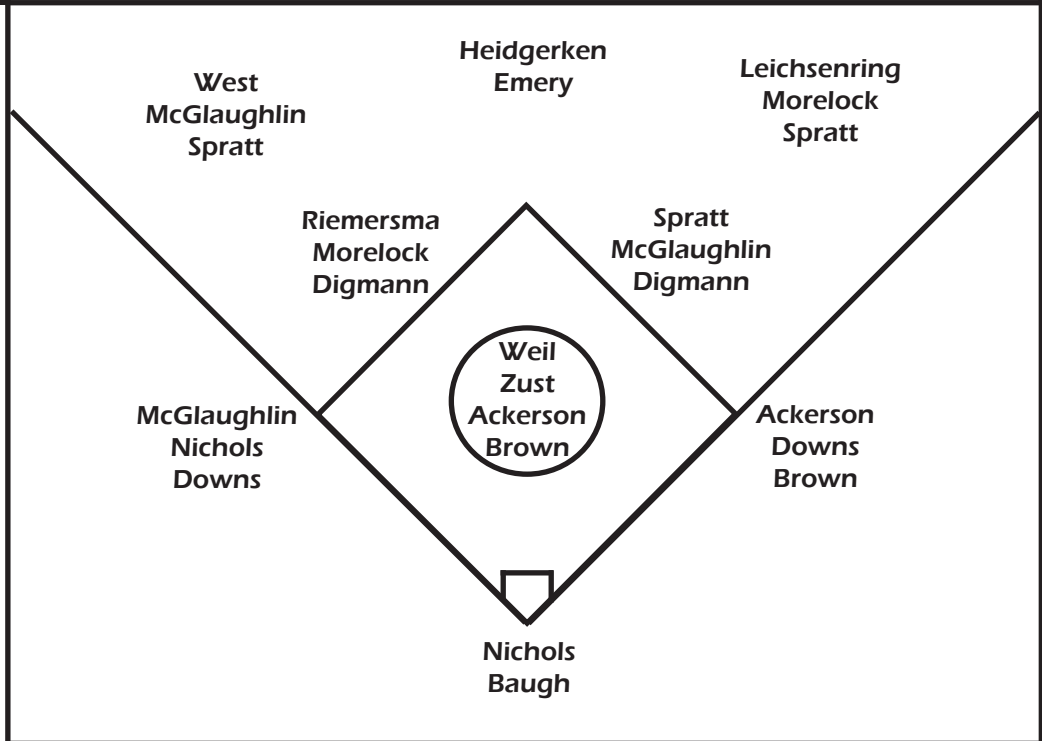

- 1 EMILY NICHOLS
- 2 SUMMER DOWNS
- 3 KATIE BROWN
- 4 QUINN MORELOCK
- 5 JENNA SPRATT
- 6 RACHEL WEST
- 7 BRITTANY WEIL
- 8 ERIN RIEMERSMA
- 9 LINDSEY EMERY
- 10 TAYLOR LEICHSENRING
- 11 MINDY HEIDGERKEN
- 12 COLLEEN MCGLAUGHLIN
- 13 SAMI BAUGH
- 14 AMANDA ZUST
- 15 CALLIE ADREON
- 17 HEIDI DAUMEN
- 22 LINDSEY DIGMANN
- 24 STEPHANIE ACKERSON

HEAD COACH
GAYLE BLEVINS

ASSOCIATE HEAD COACH
MICHELLE VENTURELLA

PITCHING COACH
AMANDA SCOTT

VOLUNTEER ASSISTANT COACH
JEN FRIED

STUDENT ASSISTANT COACH
STACY MAY

LEADING...EVERYTHING

Junior **Emily Nichols** leads the Hawkeyes in virtually every offensive category. Her team-best numbers include at bats (139), runs (30), hits (60), doubles (14), home runs (9), RBI (34), total bases (103), slugging percentage (.741) and on-base percentage (.467).

QUICK ON THE BASEPATHS

As a team, Iowa has stolen 80 bases this season. Sophomore **Rachel West** leads the team with 22 stolen bases followed by senior **Mindy Heidgerken** with 12 and sophomore **Erin Riemersma** with 11.

Sophomore **Lindsey Digmann** is a perfect 9-9 on the basepaths this season.

HITTING STREAK SNAPPED

Junior **Emily Nichols'** school and Big Ten record hitting streak was snapped at the Capital Classic. Nichols failed to collect a hit against Mercer on March 16, ending her streak at 28 games.

Her 28-game hitting streak is also the seventh longest in NCAA history.

ACKERSON THROWS NO-HITTER

Junior **Stephanie Ackerson** took full advantage of her first career start in the circle, tossing a five-inning no-hitter in Iowa's season opener against Howard. The Clive, IA, native allowed only four Howard baserunners and struck out five.

IOWA EXTENDS BLEVINS' CONTRACT

University of Iowa Athletic Director **Gary Barta** announced that **Gayle Blevins'** contract has been extended thru June 30, 2011.

Blevins is the all-time winningest coach in Iowa softball history and has led the Hawkeyes to four College World Series appearances, five Big Ten regular season titles and two Big Ten Tournament championships..

HAWKEYES ADD FIVE FRESHMEN

Iowa welcomes a class of five freshmen to the 2007 squad. **Katie Brown**, **Lindsey Digmann**, **Taylor Leichsenring**, and **Amanda Zust** hail from Iowa while walk-on **Heidi Daumen** is from Illinois.

Brown and Zust will see time in the circle while Digmann will play second base. Leichsenring is an outfielder and Daumen is a utility player who can catch or play first base.

FRESHMEN WIN RAINBOW CLASSIC

Four of Iowa's freshmen were members of the Iowa Select All-Star team that won the Rainbow Classic championship in Hawaii over the summer. Those freshmen include **Katie Brown** (Spirit Lake), **Lindsey Digmann** (Marion), **Taylor Leichsenring** (Amana) and **Amanda Zust** (Des Moines).