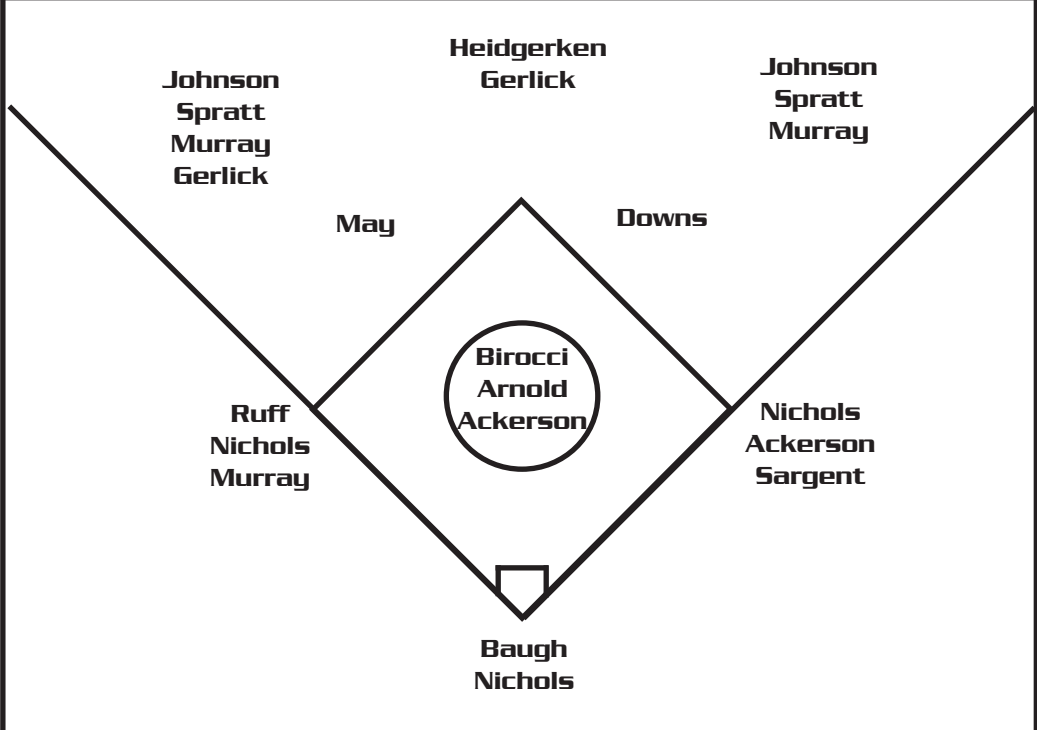

- **1**   **EMILY NICHOLS**
- **2**   **SUMMER DOWNS**
- **3**   **ALI ARNOLD**
- **4**   **LISA BIROCCI**
- **5**   **JENNA SPRATT**
- **9**   **NATALIE JOHNSON**
- **10**   **STACY MAY**
- **11**   **MINDY HEIDGERKEN**
- **12**   **ABBY RUFF**
- **13**   **SAMI BAUGH**
- **14**   **BRANDI SARGENT**
- **17**   **KYLIE MURRAY**
- **22**   **EMILY GERLICK**
- **24**   **STEPHANIE ACKERSON**

HEAD COACH
GAYLE BLEVINS

ASSOCIATE HEAD COACH
MICHELLE VENTURELLA

ASSISTANT COACH
DEBBIE BILBAO

VOLUNTEER ASSISTANT
KRISTIN JOHNSON

PITCHING STAFF THROWS SHUTOUT

Lisa Birocci and Ali Arnold dominated the Hawkeye Classic last weekend. The duo did not allow a run in four games and threw 25 innings of shutout softball. Birocci and Arnold allowed only 11 hits and struck out 43 of the 86 batters they faced while walking only seven.

CHASING THE RECORD BOOK

As a team, the Hawkeyes have hit 38 home runs this season. The school record for team home runs in a season is 41, set by the 2003 squad.

Iowa also has a team slugging percentage of .487. The team record is .489, which was set in 1997.

GERLICK UNDERGOES SURGERY

Junior outfielder Emily Gerlick underwent successful surgery to repair a torn ACL on March 15. Gerlick suffered the ACL tear during Iowa's opening weekend at the Stetson Invitational on February 13.

VENTURELLA PROMOTED

Michelle Venturella enters the 2005 season as Iowa's first ever associate head coach. Head Coach Gayle Blevins announced the promotion last July.

Venturella serves as the Hawkeye recruiting coordinator and hitting coach along with coaching the Iowa catchers. As a member of the USA softball team she garnered four medals, one of which was the gold medal at the 2000 Summer Olympics in Sydney, Australia.

BILBAO RETURNS TO IOWA

Former all-American Debbie Bilbao has been hired as Iowa's new assistant coach. Bilbao was head coach at Utah State from 2002-04 before making the move back to Iowa.

As a player, Bilbao helped guide the Hawkeyes to three straight College World Series appearances (1995-97) and still holds three school records. Bilbao will be Iowa's pitching coach.