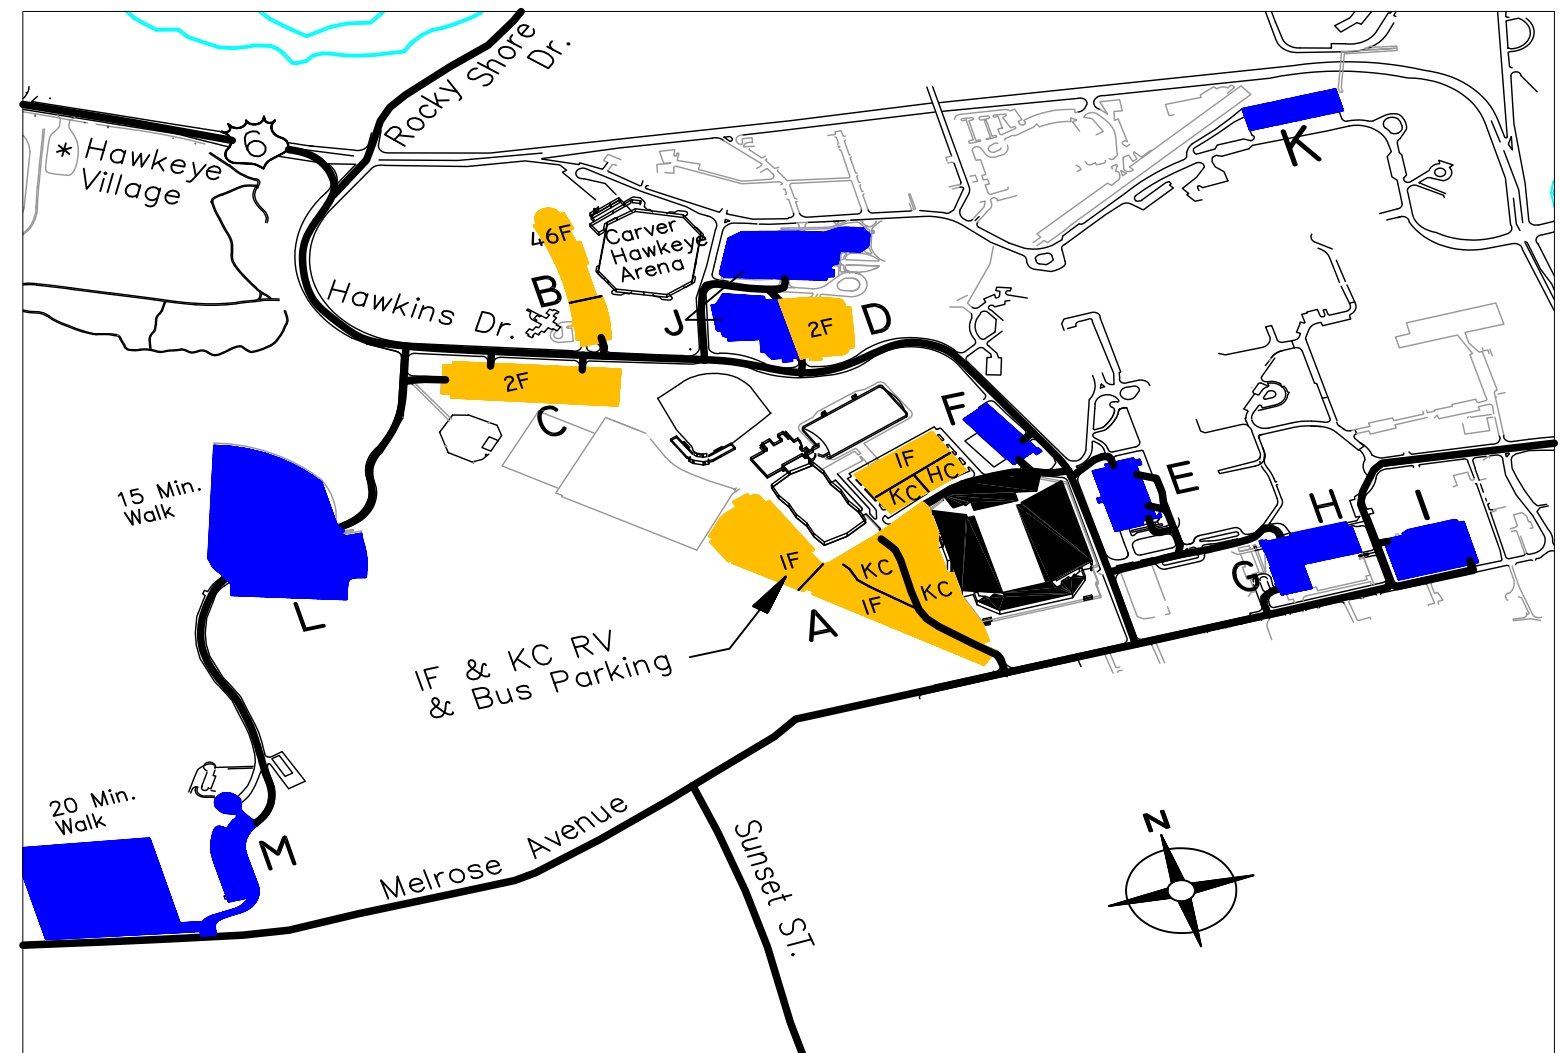

PARKING AREA KEY

- Gold Contributor Parking Lots
- Blue General Public Parking
- Red Free Parking—Shuttle Service Provided To and From Stadium
- Green Free Parking—No Shuttle Services

- Gold A. Stadium Lots
- Gold B. Carver—Hawkeye Arena Parking Lot
- Gold C. Arena Commuter
- Gold D. East Dental Science Building Parking Lot
- Blue E. Hospital Parking Ramp #2 (Handicap Parking)
- Blue F. Hospital Parking Ramp #3
- Blue G. Melrose Avenue Parking Ramp #4
- Blue H. Field House Parking Lot 6
- Blue I. Lot 14 (Alcohol Free)
- Blue J. Dental Science Building Parking Lot
- Blue K. Newton Road Ramp
- Blue L. Finkbine Commuter
- Blue M. Finkbine Golf Course
- Blue N. Softball Complex Parking Lot
- Blue O. Main Library Lot 3
- Red P. Hancher Commuter—Free Parking
- Green Q. Myrtle Avenue—Free Parking
- Green R. Hall of Fame Parking Lot—Free Parking
- Red S. Hawkeye Commuter Lot—Free Parking

Please Note: This map reflects the most direct routes to Kinnick Stadium for an Iowa football game.