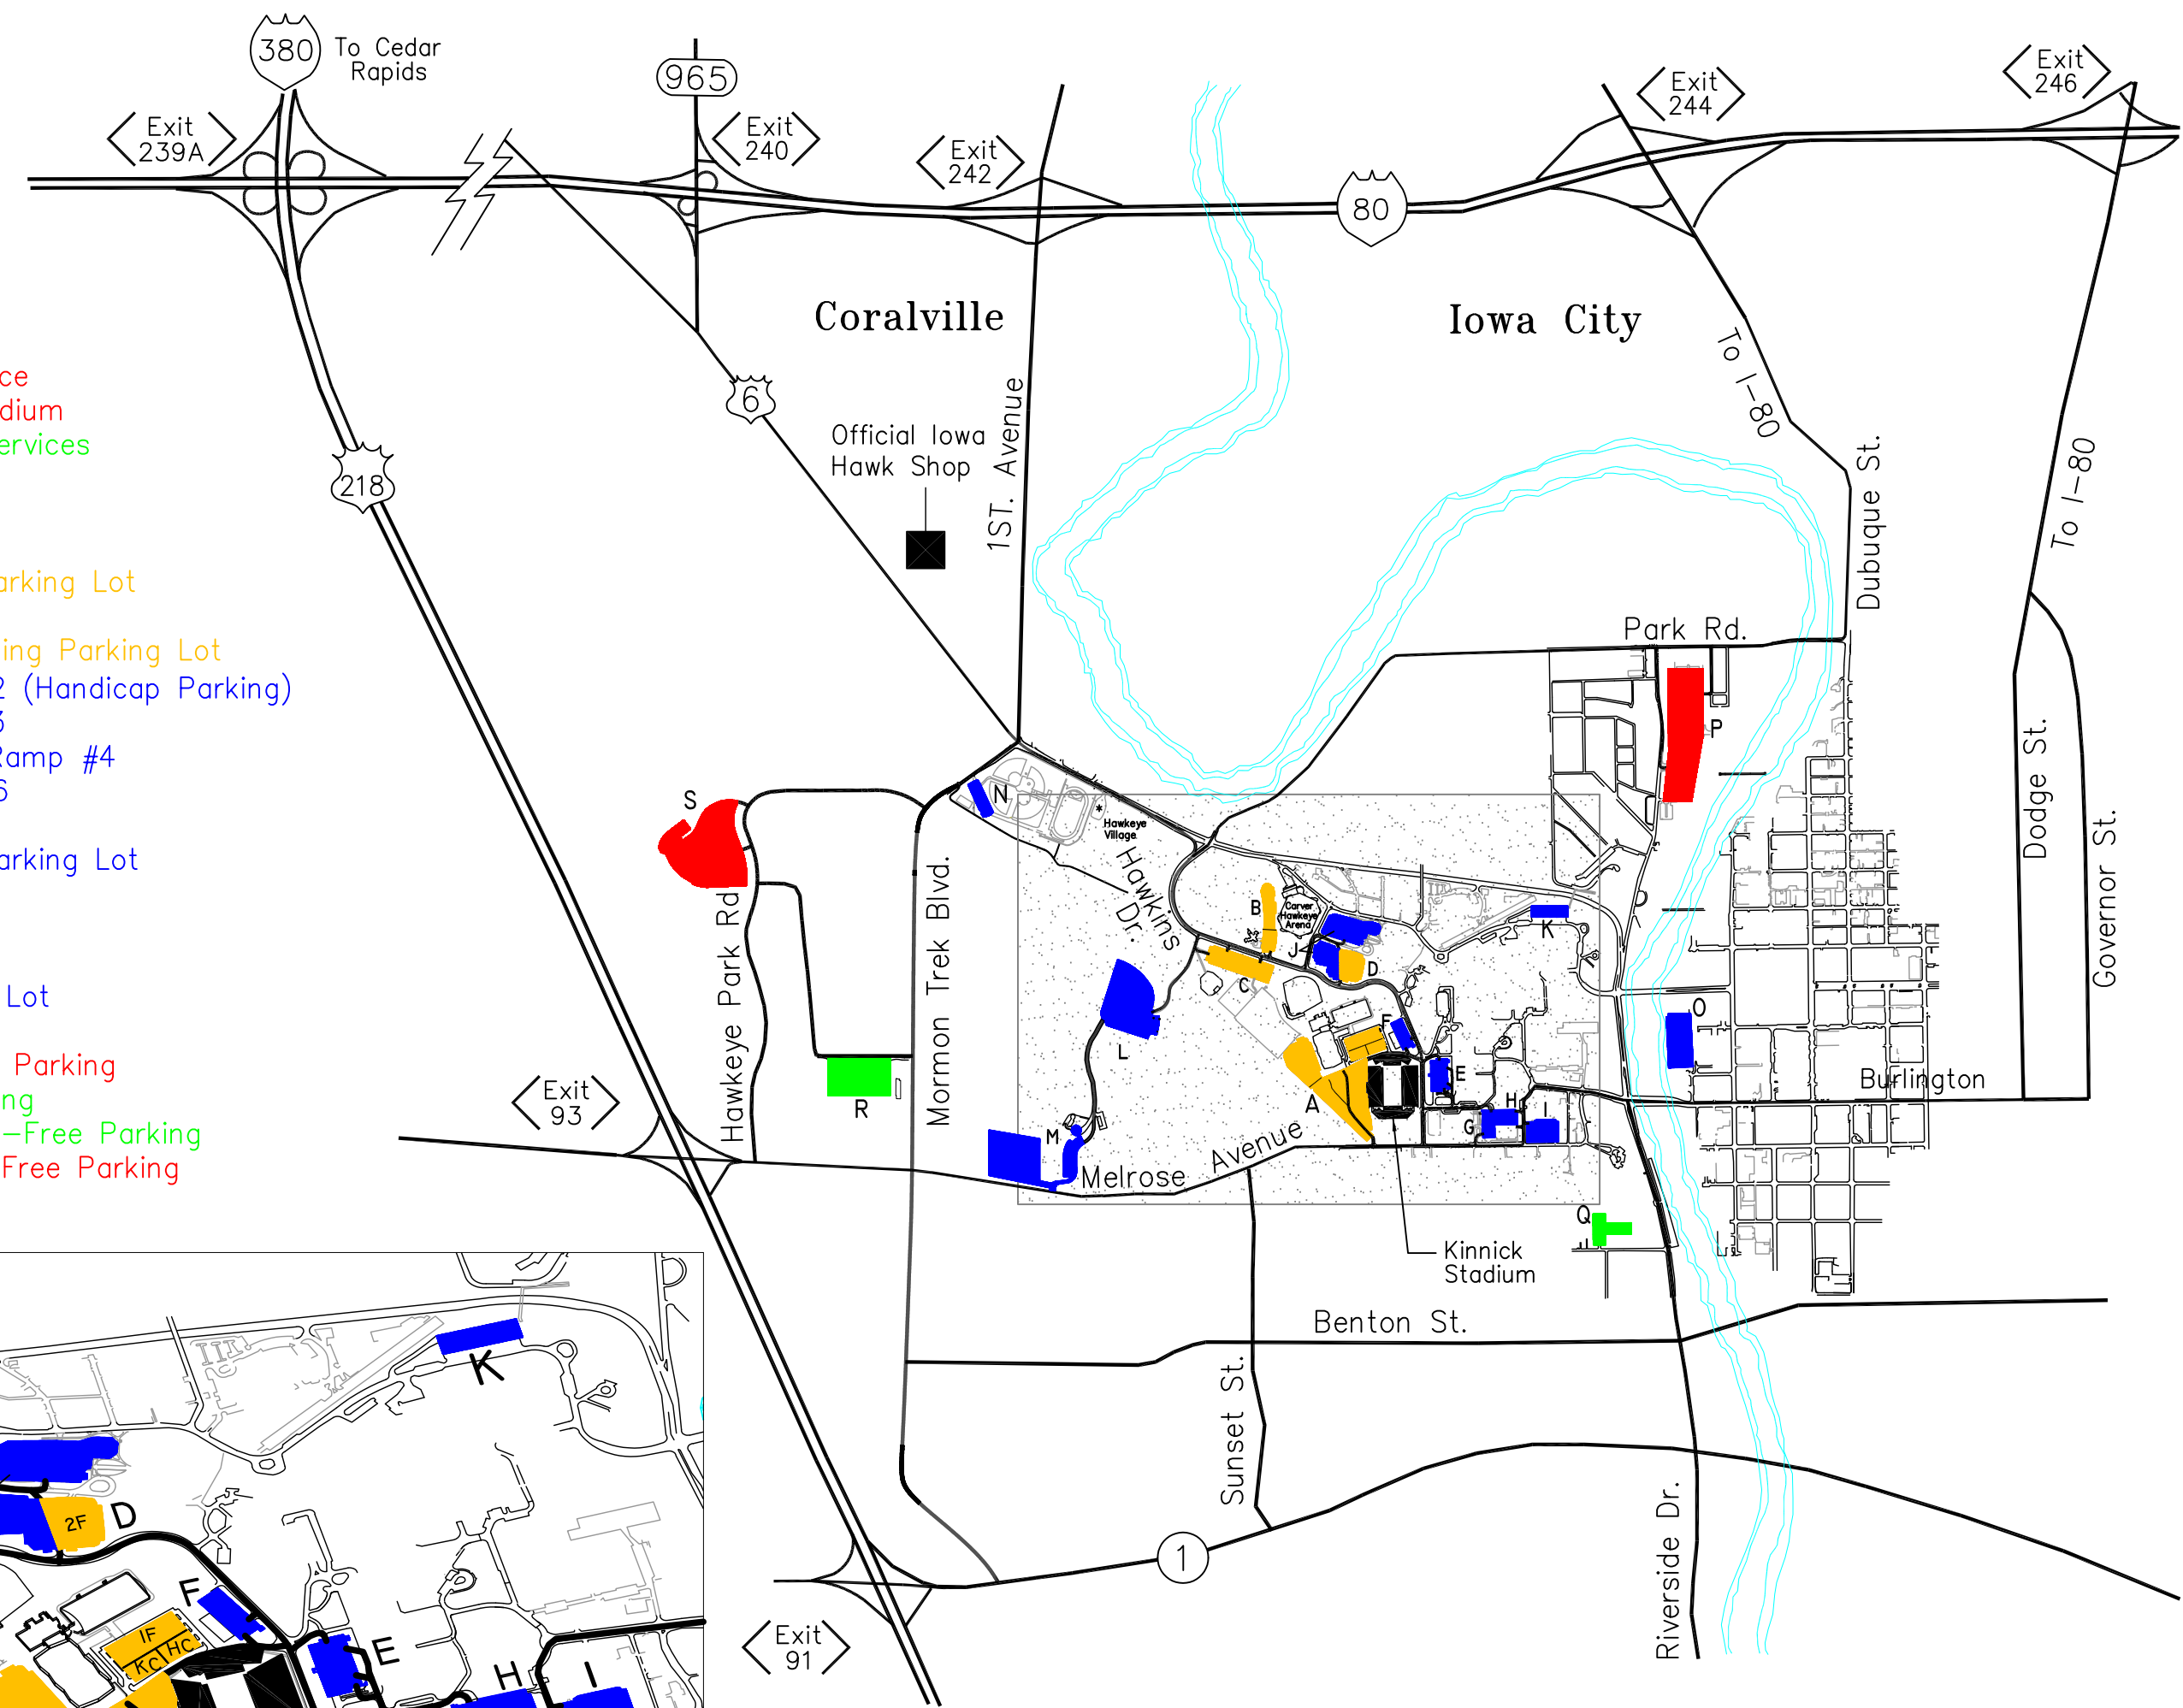

PARKING AREA KEY

- Gold Contributor Parking Lots
- Blue General Public Parking
- Red Free Parking—Shuttle Service Provided To and From Stadium
- Green Free Parking—No Shuttle Services

- Gold A. Stadium Lots
- Gold B. Carver—Hawkeye Arena Parking Lot
- Gold C. Arena Commuter
- Gold D. East Dental Science Building Parking Lot
- Blue E. Hospital Parking Ramp #2 (Handicap Parking)
- Blue F. Hospital Parking Ramp #3
- Blue G. Melrose Avenue Parking Ramp #4
- Blue H. Field House Parking Lot 6
- Blue I. Lot 14 (Alcohol Free)
- Blue J. Dental Science Building Parking Lot
- Blue K. Newton Road Ramp
- Blue L. Finkbine Commuter
- Blue M. Finkbine Golf Course
- Blue N. Softball Complex Parking Lot
- Blue O. Main Library Lot 3
- Red P. Hancher Commuter—Free Parking
- Green Q. Myrtle Avenue—Free Parking
- Green R. Hall of Fame Parking Lot—Free Parking
- Red S. Hawkeye Commuter Lot—Free Parking

Please Note: This map reflects the most direct routes to Kinnick Stadium for an Iowa football game.