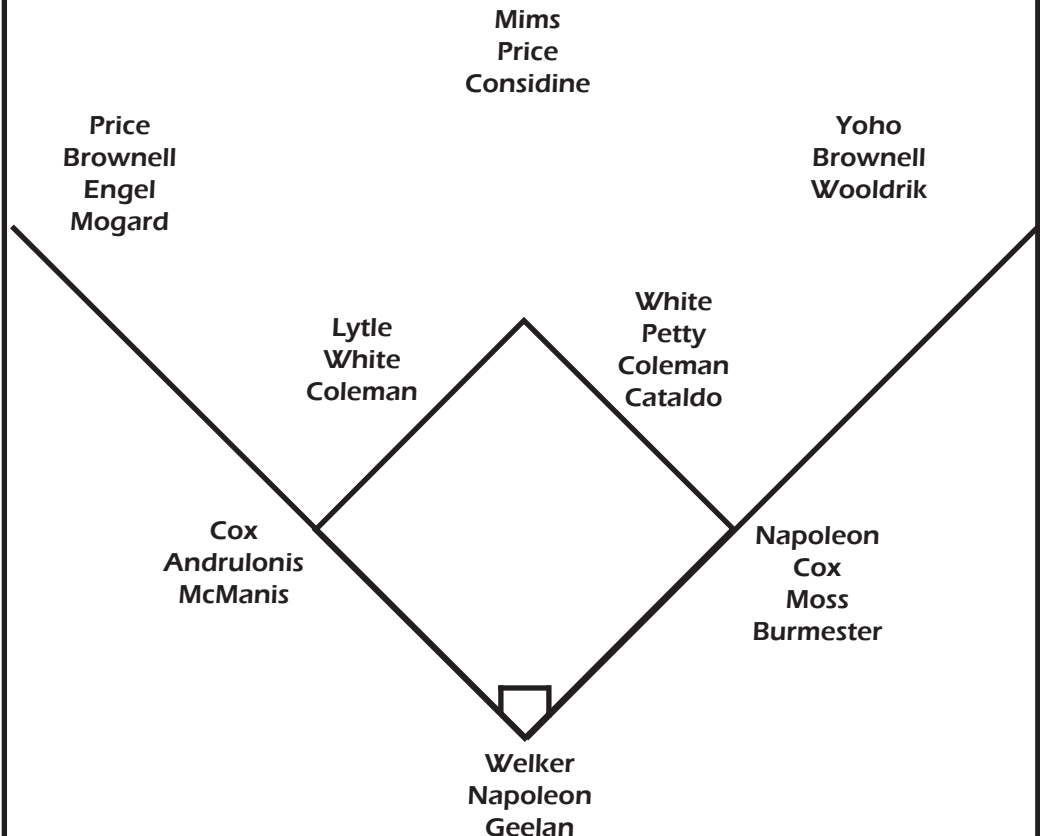

RBI.....	WELKER (20)
TOTAL BASES.....	LYTLE (48)
SLUGGING PCT.....	WELKER (.588)
WALKS.....	NAPOLEON (16)
HIT BY PITCH	WELKER (8)
STRIKEOUTS.....	COX (22)
ON-BASE PERCENTAGE	WELKER (.465)
OPS.....	WELKER (1.063)
SACRIFICE FLIES.....	WELKER (3)
SACRIFICE BUNTS	WHITE, CONSIDINE (4)
STOLEN BASES.....	LYTLE (8)
STOLEN BASE ATTEMPTS	LYTLE (11)

Iowa's Individual Team Batting Leaders

BATTING AVE.	WELKER (.363)
GAMES.....	3 TIED (24)
GAMES STARTED	3 TIED (24)
AT BATS	LYTLE (99)
RUNS.....	LYTLE (20)
HITS.....	LYTLE (35)
DOUBLES.....	WELKER (7)
TRIPLES	LYTLE (2)
HOME RUNS	COX (4)

Iowa's Individual Pitching Leaders

ERA.....	REASLAND (3.00)
WINS.....	O'ROURKE, GUXEY (2)
LOSSES.....	GUXEY (3)
WINNING PCT.....	O'ROURKE (.667)
APPEARANCES.....	GUXEY (13)
GAMES STARTED	SEWARD, O'ROURKE (6)
COMPLETE GAMES	(0)
SHUTOUTS.....	(0)
SAVES.....	GUXEY (3)
INNINGS PITCHED	O'LOUGHLIN (38 2/3)
STRIKEOUTS.....	O'LOUGHLIN (25)
OPPONENT BATTING AVERAGE	SUNDERMAN (.207)
WHIP	O'ROURKE (1.31)

Hawkeye Defensive Depth Chart