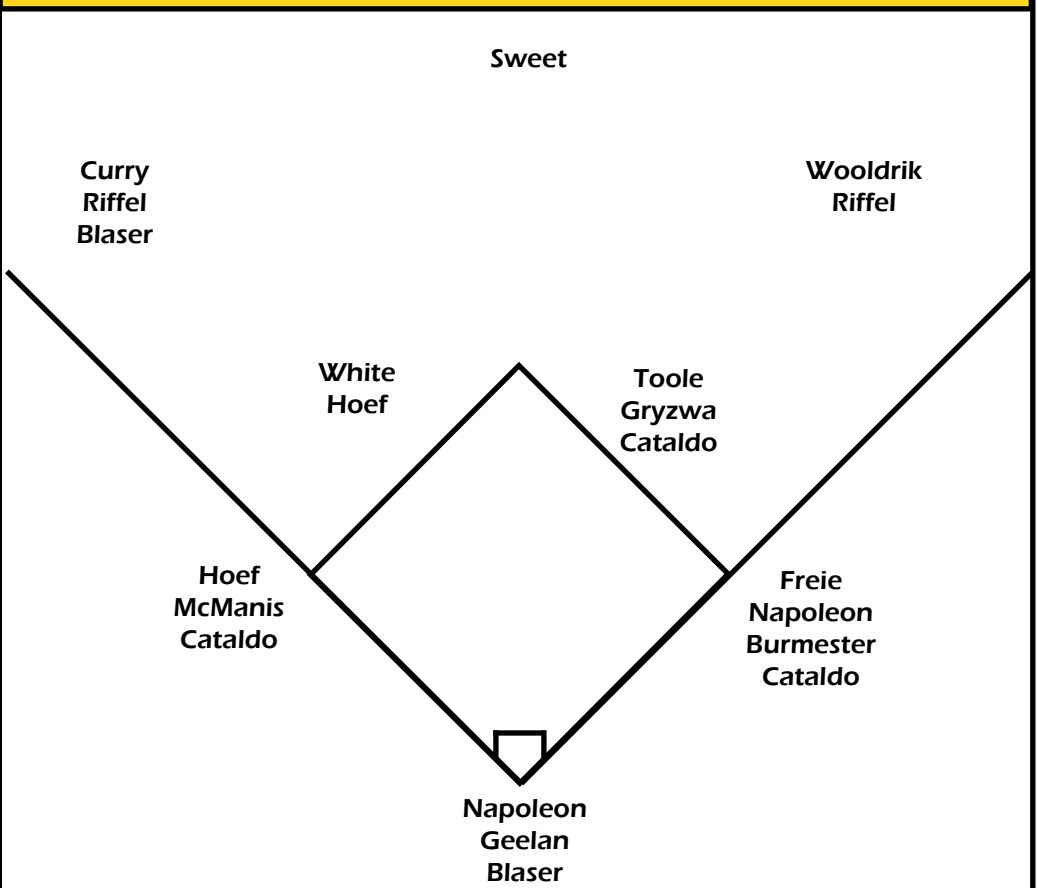

RBI	NAPOLEON (44)
TOTAL BASES	WHITE (73)
SLUGGING PCT.	WHITE (.619)
WALKS	WHITE (31)
HIT BY PITCH	HOEF, WHITE (8)
STRIKEOUTS	WHITE (33)
ON-BASE PERCENTAGE	NAPOLEON (.531)
OPS	WHITE (1.116)
SACRIFICE FLIES	HOEF (6)
SACRIFICE BUNTS	SWEET (11)
STOLEN BASES	SWEET (18)
STOLEN BASE ATTEMPTS	SWEET (27)

Iowa's Individual Team Batting Leaders

BATTING AVE.	WOOLDRIK (.398)
GAMES	SWEET, NAPOLEON, WHITE (33)
GAMES STARTED	WHITE, SWEET (33)
AT BATS	SWEET (130)
RUNS	WHITE (45)
HITS	SWEET (50)
DOUBLES	NAPOLEON (8)
TRIPLES	SWEET, CURRY (3)
HOME RUNS	SWEET, WHITE, NAPOLEON (7)

Iowa's Individual Pitching Leaders

ERA	STEPHENS (0.00)
WINS	SCHURZ (4)
LOSSES	CONROY (3)
WINNING PCT.	JACOBS, STEPHENS, BELK (1.000)
APPEARANCES	SCHURZ (16)
GAMES STARTED	TURNBULL (8)
COMPLETE GAMES	TURNBULL (1)
SHUTOUTS	TURNBULL (1)
SAVES	SCHURZ (7)
INNINGS PITCHED	ERDMAN (39 2/3)
STRIKEOUTS	TURNBULL (33)
OPPONENT BATTING AVERAGE	STEPHENS (.000)
WHIP	STEPHENS (0.00)

Hawkeye Defensive Depth Chart