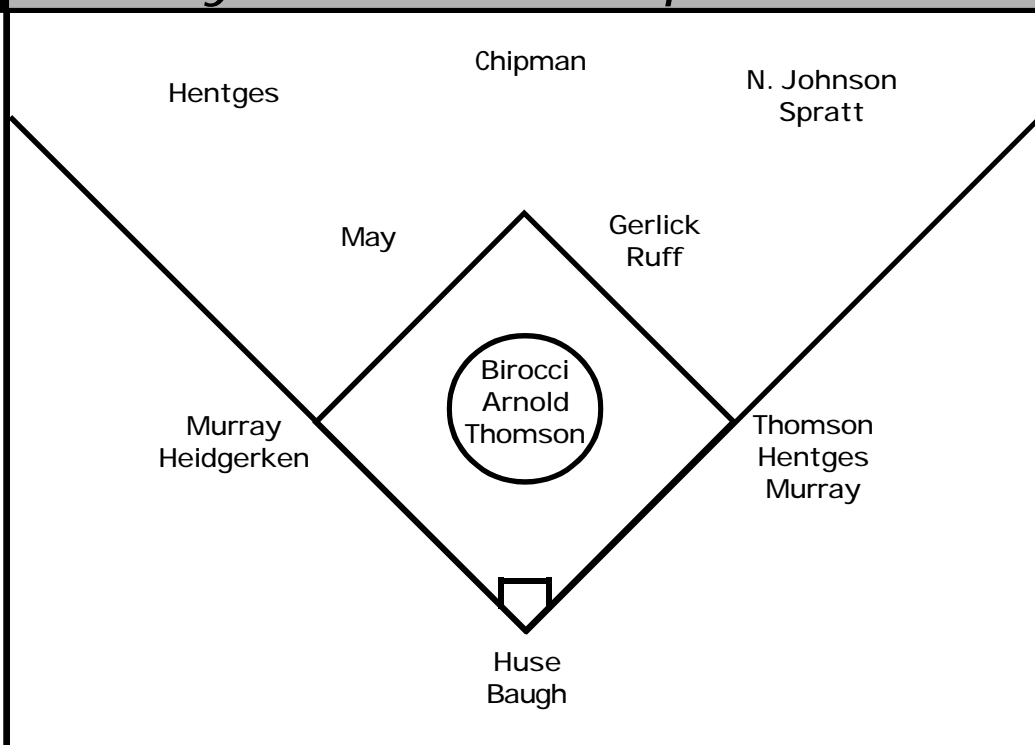

Iowa Hawkeye Roster

3	ALI ARNOLD
4	LISA BIROCCI
5	JENNA SPRATT
6	AMANDA HENTGES
7	ELISHA HUSE
9	NATALIE JOHNSON
10	STACY MAY
11	MINDY HEIDGERKEN
12	ABBY RUFF
13	SAMI BAUGH
14	LAURA CHIPMAN
16	SARAH THOMSON
17	KYLIE MURRAY
22	EMILY GERLICK

HEAD COACH: GAYLE BLEVINS
ASSISTANT: MICHELLE VENTURELLA
ASSISTANT: HOLLY VAN VLYMEN

Hawkeye Defensive Depth Chart

2003 Awards

Jessica Bashor

- First Team All-Big Ten
- Second team NFCA Midwest Regional All-American

Lindsay Bashor

- Second Team All-Big Ten

Lisa Birocci

- Third team NFCA All-American
- First team NFCA Midwest Regional All-American
- Big Ten Pitcher of the Year
- First Team All-Big Ten
- Big Ten Tournament MVP

Katie Boney

- Second Team All-Big Ten
- Second team NFCA Midwest Regional All-American

Krisin Johnson

- Second team NFCA All-American
- First team NFCA Midwest Regional All-American
- First team all-Big Ten

Stacy May

- Big Ten Freshman of the Year
- First Team All-Big Ten
- Second team NFCA Midwest Regional All-American

the Reno, NV, native has only struck out one time.

Making Them Count

Sophomore **Emily Gerlick** is hitting .333, but her average jumps to an amazing .529 with runners on base.

Gerlick is also hitting an impressive .500 with runners in scoring position.

Any Way She Can

Senior **Sarah Thomson** is tied for second on the team with a .333 average, but she owns a team-leading .421 on base percentage.

The Rocklin, CA, native has 11 hits, a team-leading five walks, has reached on two fielder's choices and one error.

Solid Backstops

The Hawkeyes have gotten very solid catching from the duo of **Sami Baugh** and **Elisha Huse**.

Combined, the two haven't committed an error yet this season.

Gooseeggs

In a way, it has been an all-or-nothing year for Iowa this season. Nine of the 15 games Iowa has played in have been shutouts on one side or another. The Hawkeyes have a 5-4 record in shutouts this season.

New Faces All Around

The Hawkeyes will definitely have a new look in the infield this season, with each position sporting a new face this year.

Sarah Thomson will take over duties at first base, while **Emily Gerlick** will be Iowa's primary second baseman. **Stacy May** will move from third base to shortstop, while freshman **Mindy Heidgerken** or **Kylie Murray** will take May's old spot at third.

Elisha Huse and freshman **Sami Baugh** will split time behind the plate.

All three outfield spots will have a new look, too.

Laura Chipman will move from left to centerfield, where she will replace Katie Boney. **Amanda Hentges** will move from first base to left, while **Natalie Johnson** will play in right. Freshman **Jenna Spratt** will serve as the utility outfielder this season.

Defending Champions

The University of Iowa softball team will head into the 2004 season defending and undisputed Big Ten Champions. For the first time in the history of the program, the Hawkeyes captured both the regular season and tournament championships in the same season.

Iowa finished the regular season on top of the Big Ten standings with a 13-4 record.