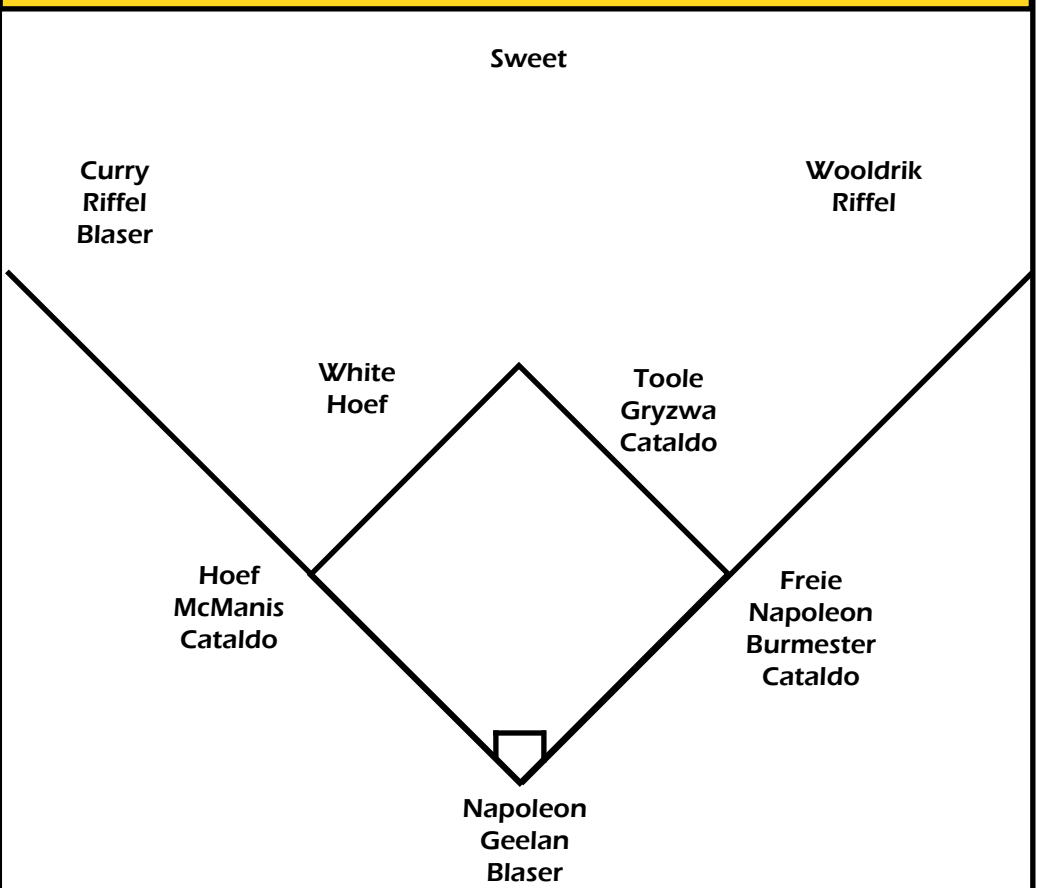

Iowa's Individual Team Batting Leaders

BATTING AVE.....	WOOLDRIK, TOOLE (.415)
GAMES.....	SWEET, NAPOLEON, WHITE (19)
GAMES STARTED.....	WHITE, SWEET (19)
AT BATS.....	SWEET (81)
RUNS.....	WHITE (22)
HITS.....	SWEET (32)
DOUBLES.....	NAPOLEON (6)
TRIPLES.....	BURMESTER (2)
HOME RUNS.....	SWEET, WHITE, NAPOLEON (3)

RBI.....	NAPOLEON (31)
TOTAL BASES.....	SWEET (46)
SLUGGING PCT.....	NAPOLEON (.627)
WALKS.....	WHITE (24)
HIT BY PITCH.....	HOEF (6)
STRIKEOUTS.....	WHITE (21)
ON-BASE PERCENTAGE.....	TOOLE (.545)
OPS.....	NAPOLEON (1.139)
SACRIFICE FLIES.....	HOEF (3)
SACRIFICE BUNTS.....	SWEET (7)
STOLEN BASES.....	SWEET (15)
STOLEN BASE ATTEMPTS.....	SWEET (19)

Iowa's Individual Pitching Leaders

ERA.....	JACOBS (2.00)
WINS.....	SCHURZ (3)
LOSSES.....	CONROY (3)
WINNING PCT.....	JACOBS, SCHURZ, O'ROURKE (1.000)
APPEARANCES.....	SCHURZ (9)
GAMES STARTED.....	TURNBULL, CONROY (5)
COMPLETE GAMES.....	TURNBULL (1)
SHUTOUTS.....	TURNBULL (1)
SAVES.....	SCHURZ (4)
INNINGS PITCHED.....	TURNBULL (24 1/3)
STRIKEOUTS.....	TURNBULL (24)
OPPONENT BATTING AVERAGE.....	SCHURZ (.235)
WHIP.....	SCHURZ (1.22)

Hawkeye Defensive Depth Chart