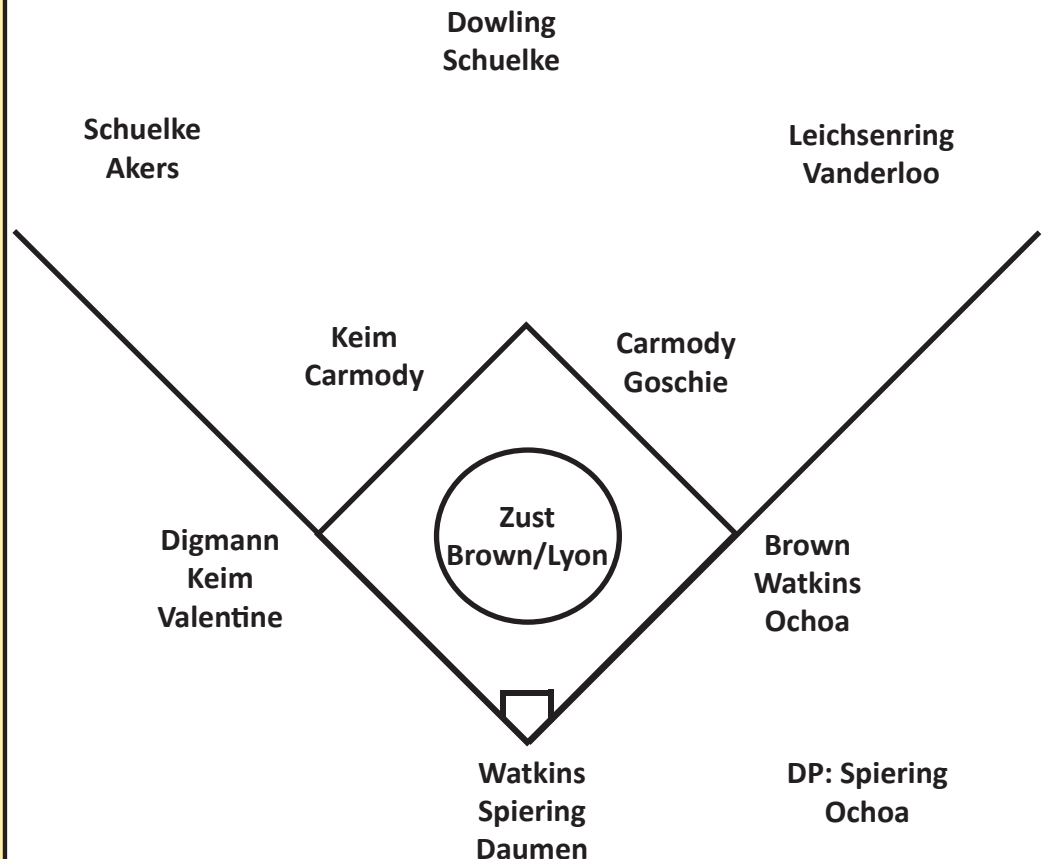

Iowa Team Highs

Longest Winning Streak	4
Longest Losing Streak	4
Current Streak	2
Largest Margin of Victory	8
Largest Margin of Defeat	10
Most At-Bats	Georgia Tech (2/28), 39
Most Runs Scored	South Dakota (3/21), 10
Most Hits	Georgia Tech (2/28), 15
Most RBI	South Dakota (3/21), 10
Most Doubles	Cal State Northridge, 3
Most Triples	six times, 1
Most Home Runs	South Dakota (3/21), 3
Most Stolen Bases	South Dakota (3/21), 5
Most Strikeouts (pitchers)	South Dakota (3/21), 10
Most Errors	Alabama (2/26), 3
Most Runs Allowed	Maryland (2/27), 11
Most Hits Allowed	Iowa State (2/13) 12
Most Walks Allowed	Maryland (2/27), 8

Iowa's Individual Team Batting Leaders

Batting Avg.	Carmody, .372
Games Played	seven players, 27
Games Started	four players, 27
At Bats	Digmann, 91
Runs	Carmody, 17
Hits	Carmody, 32
Doubles	Ochoa, 5

Triples	Watkins, 4
Home Runs	Carmody, 6
RBI	Brown, 17
Total Bases	Carmody, 52
Slugging Pct.	Carmody, .605
Walks	Brown, 16
Hit by Pitch	Watkins, 3
Strikeouts	Schuelke, 21
On-Base Percentage	Carmody, .407
Sacrifice Flies	Brown, 2
Sacrifice Hits	Keim, 5
Stolen Bases	Digmann, 9
Stolen Base Attempts	Digmann, 11

Iowa's Individual Pitching Leaders

ERA	Zust, 2.77
Wins	Zust, 8
Appearances	Zust, 24
Games Started	Zust, 17
Complete Games	Zust, 11
Shutouts	Zust, 2
Saves	Zust, 1
Innings Pitched	Zust, 110.2
Strikeouts	Zust, 63
Opponent Batting Average	Zust, .228

Hawkeye Defensive Depth Chart