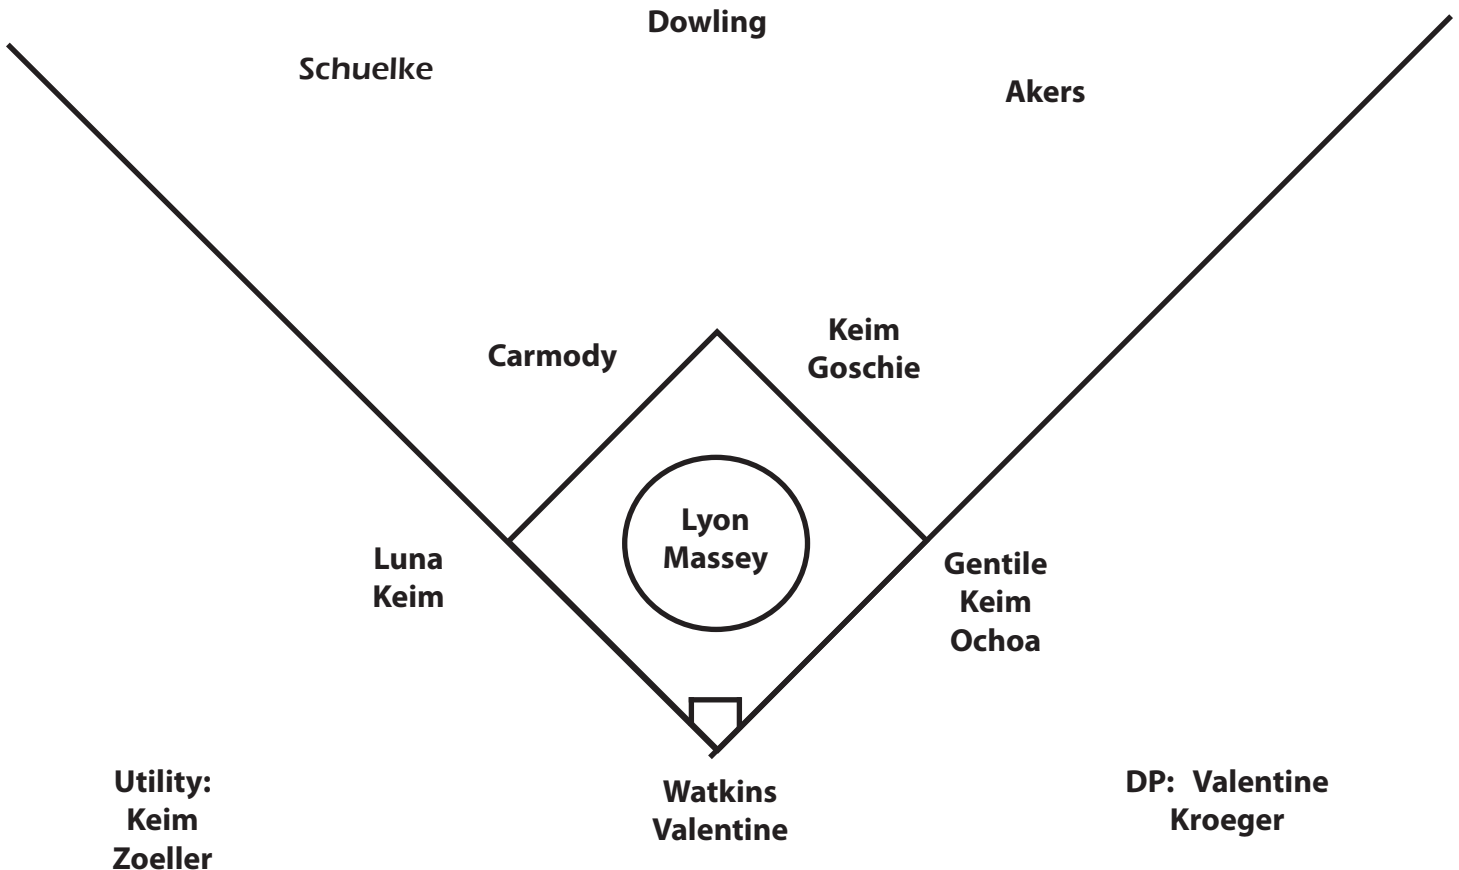

Iowa's Individual Team Batting Leaders

Batting Avg.....	.333, Chelsey Carmody
Games Played.....	5 (8 players)
Games Started.....	5 (6 players)
At Bats.....	15, Chelsey Carmody
Runs.....	2 (3 players)
Hits.....	5, Chelsey Carmody

Doubles.....	5, Chelsey Carmody
Triples.....	n/a
Home Runs.....	1 (3 players)
RBI.....	3, Jenny Schuelke
Total Bases.....	7, Chelsey Carmody
Slugging Pct.....	.556, Nikki Gentile
Walks.....	2 (2 players)
Hit by Pitch.....	1 (3 players)
Strikeouts.....	7, Jenny Schuelke
On-Base Percentage.....	.333, Chelsey Carmody
Sacrifice Flies.....	n/a
Sacrifice Hits.....	3 (3 players)
Stolen Bases.....	1 (3 players)
Stolen Base Attempts.....	2, Johnnie Dowling

Iowa's Individual Pitching Leaders

ERA.....	1.66, Chelsea Lyon
Wins.....	1, Kayla Massey
Appearances.....	5, Kayla Massey
Games Started.....	3, Chelsea Lyon
Complete Games.....	1, Kayla Massey
Shutouts.....	1, Kayla Massey
Saves.....	n/a
Innings Pitched.....	19.2, Kayla Massey
Strikeouts.....	22, Kayla Massey
Opponent Batting Average.....	.265, Kayla Massey

HAWKEYE DEFENSIVE DEPTH CHART