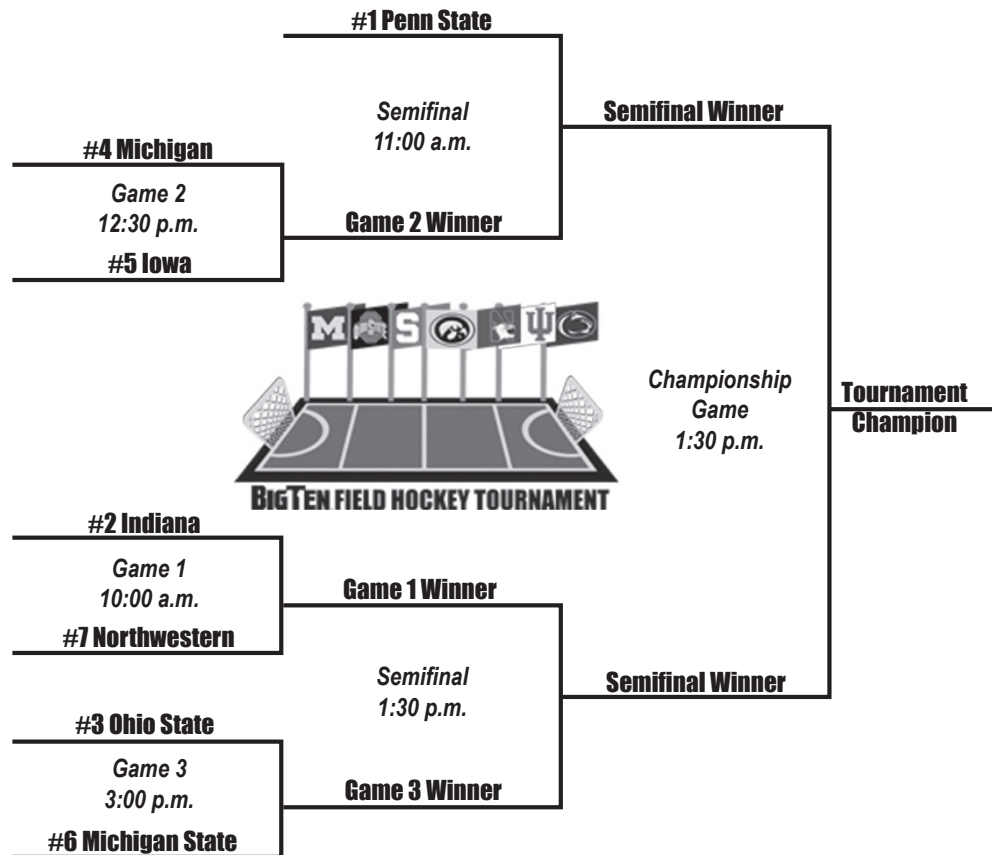

IOWA FIELD HOCKEY

2005 Schedule

8/27	vs. Wake Forest*	L	0-2
8/28	vs. North Carolina*	L	0-1
9/02	at Stanford	W	3-1
9/03	at California	W	2-1
9/05	vs. Pacific#	W	8-1
9/09	vs. Ball State	W	6-1
9/11	vs. Providence	W	5-0
9/17	at Duke	L	3-2
9/18	vs. Appalachian St.%	W	7-1
9/25	at Ohio State	L	4-2
10/01	vs. Michigan State	W	3-2
10/04	vs. Northwestern	W	4-3
10/08	vs. Penn State	L	4-0
10/14	at Northwestern	W	3-1
10/22	vs. Indiana	W	2-1
10/28	at Michigan	L	2-1
10/29	vs. Louisville\$	L	5-2
11/04	Big Ten Tournament	12:30 p.m.	
11/05	Big Ten Tournament	TBA	
11/06	Big Ten Tournament	TBA	
11/12-13	at NCAA Tourney	TBA	
11/18-20	at NCAA Final Four	TBA	

* Big 10/ACC Challenge, Iowa City
 # at Berkeley, CA
 % at Durham, NC
 \$ at Ann Arbor, MI
 Home games in bold

2005 Big Ten Field Hockey Tournament

Friday, Nov. 4 Saturday, Nov. 5 Sunday, Nov. 6

2005 Roster