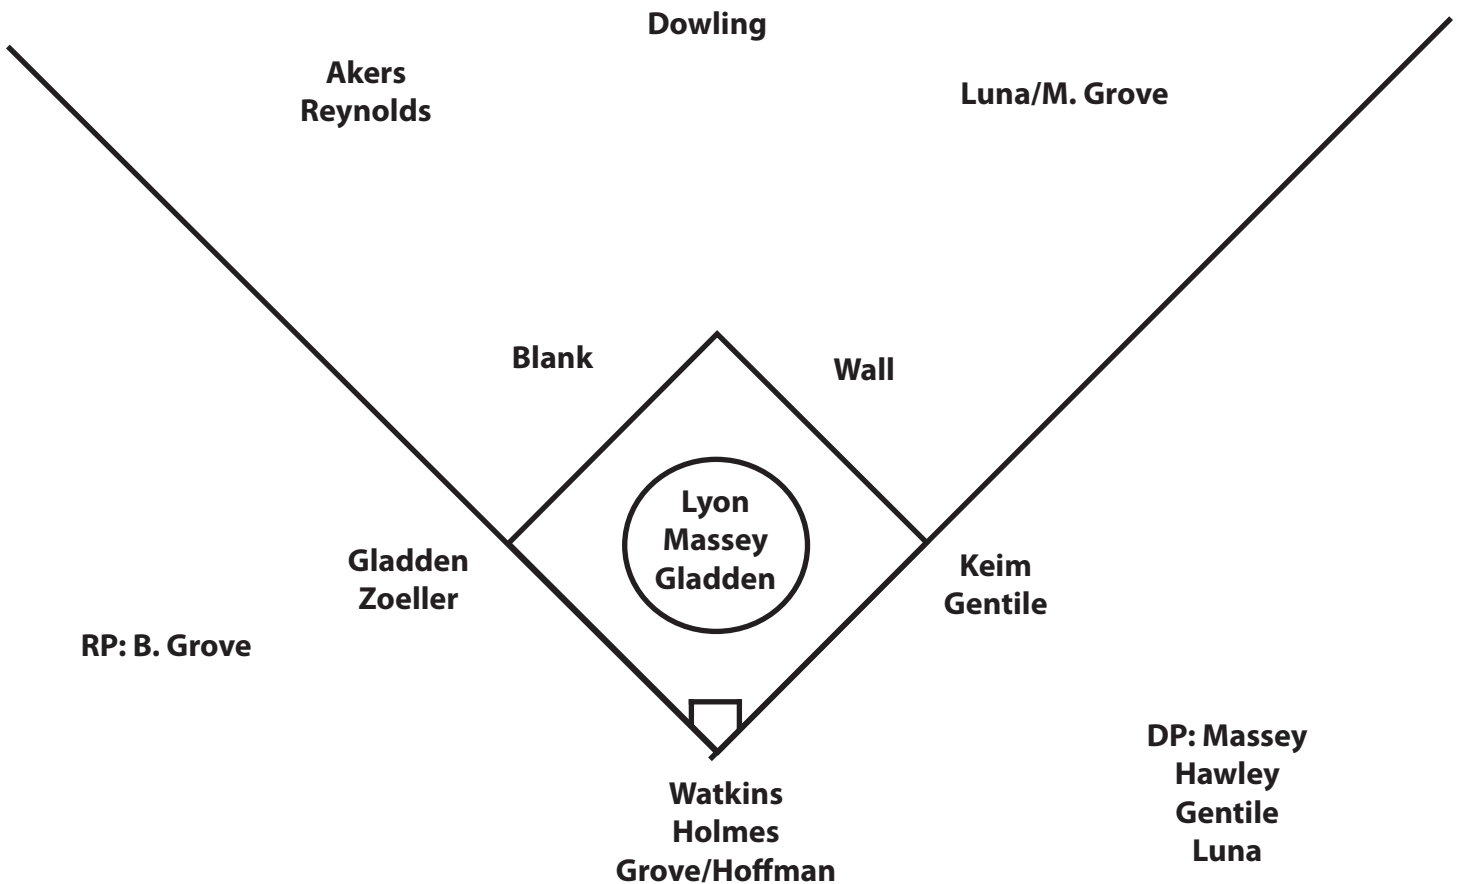

Iowa's Individual Team Batting Leaders

Batting Avg.	.412, Megan Blank
Games Played	35 (4 players)
Games Started	35 (3 players)
At Bats	110, Johnnie Dowling
Runs	22, Katie Keim
Hits	40, Megan Blank

Doubles	11, Megan Blank
Triples	4, Megan Blank
Home Runs	5, Katie Keim
RBI	28, Katie Keim
Total Bases	62, Megan Blank/Katie Keim
Slugging Pct.	.639, Megan Blank
Walks	21, Megan Blank
Hit by Pitch	9, Brianna Luna/Liz Watkins
Strikeouts	35, Melanie Gladden
On-Base Percentage	.525, Megan Blank
Sacrifice Flies	2, Brianna Luna/Katie Keim
Sacrifice Hits	9, Ashley Akers
Stolen Bases	6, Katie Keim/Ashley Akers
Stolen Base Attempts	9, Ashley Akers

Iowa's Individual Pitching Leaders

ERA	2.33, Chelsea Lyon
Wins	8, Chelsea Lyon
Appearances	21, Chelsea Lyon
Games Started	19, Chelsea Lyon
Complete Games	14, Kayla Massey/Chelsea Lyon
Shutouts	4, Chelsea Lyon
Saves	n/a
Innings Pitched	117.0, Chelsea Lyon
Strikeouts	78, Kayla Massey
Opponent Batting Average	.234, Chelsea Lyon

HAWKEYE DEFENSIVE DEPTH CHART