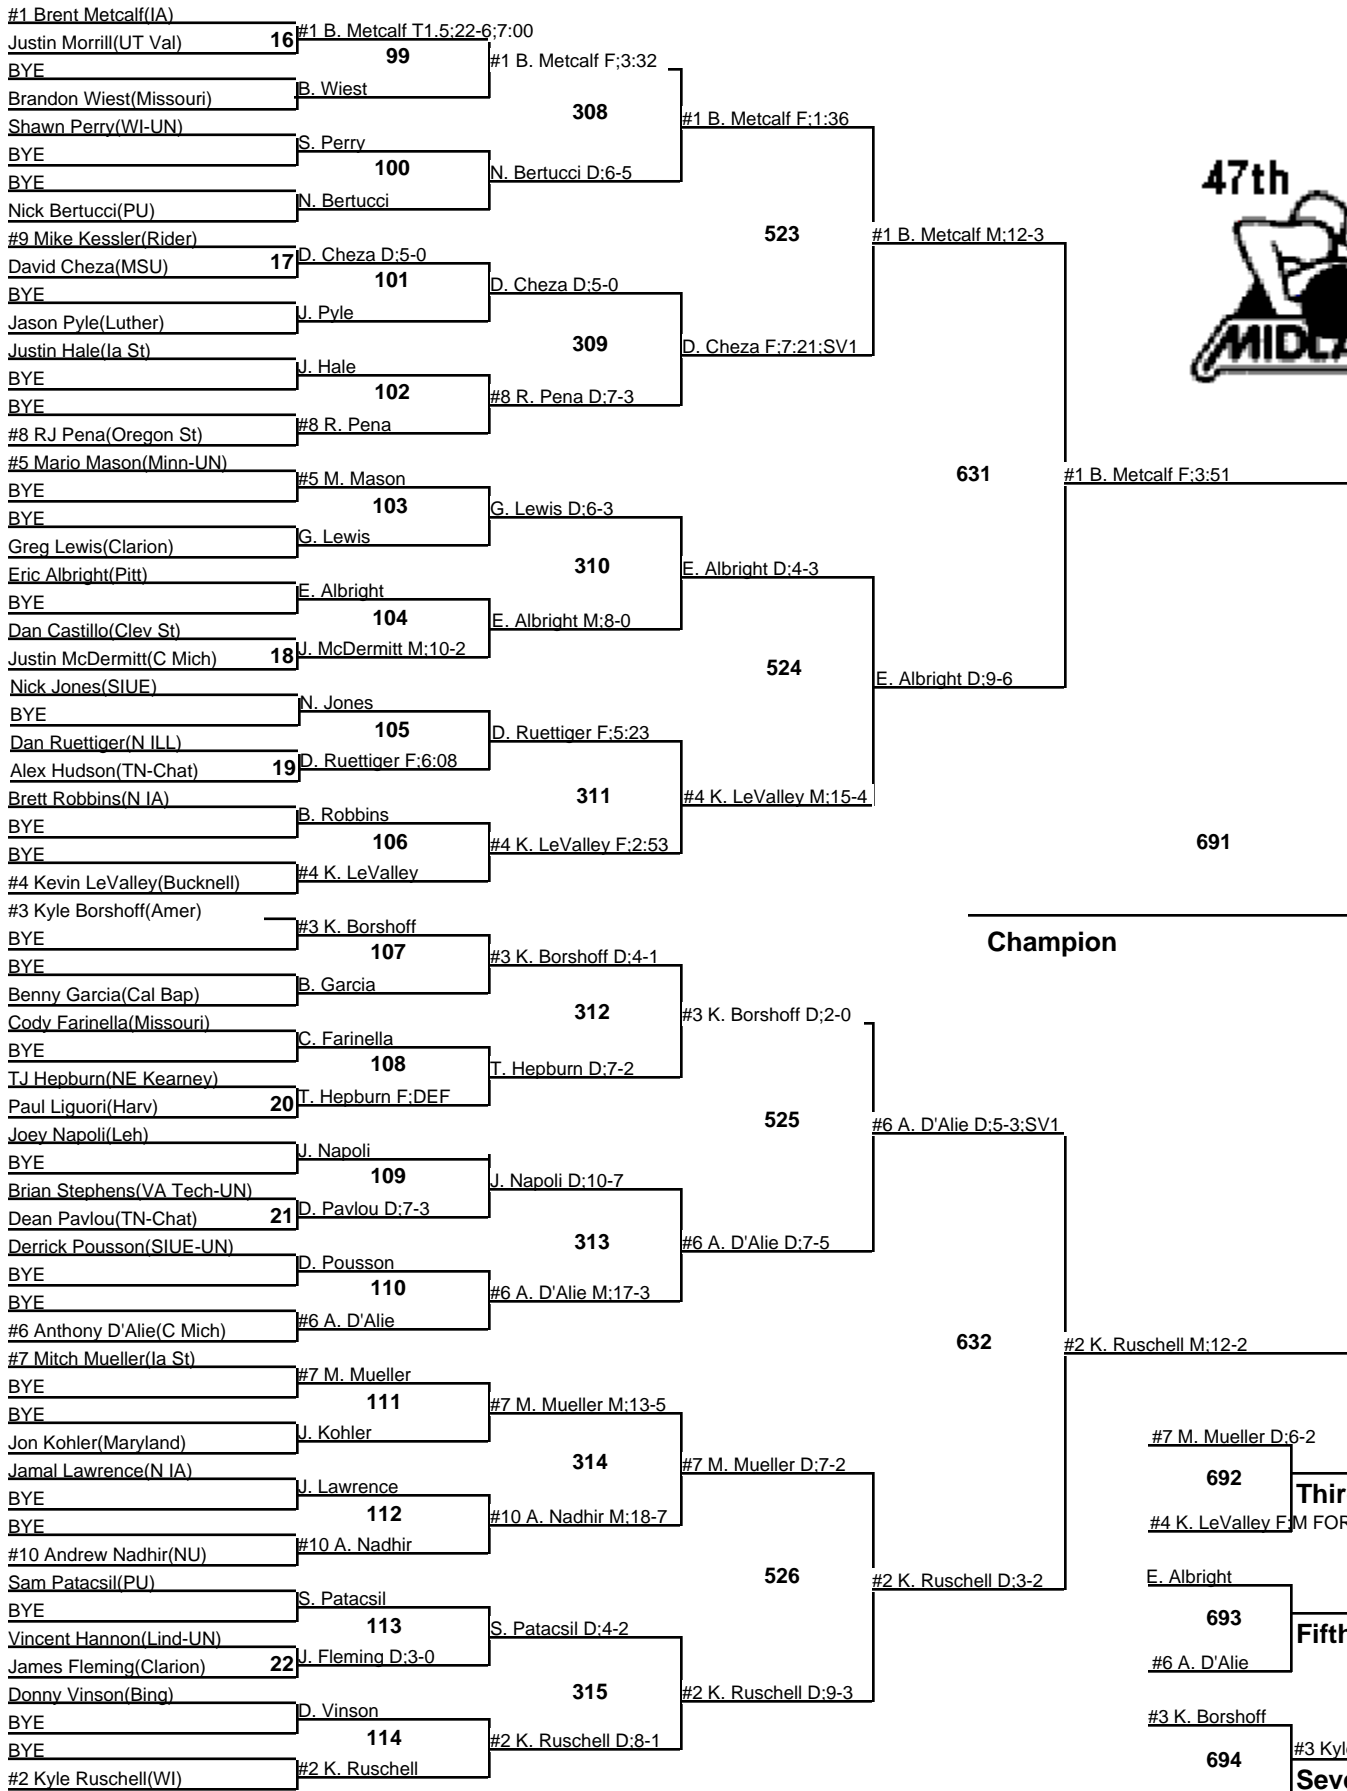

2009 Midlands

149
Championship
29-30 December 2009