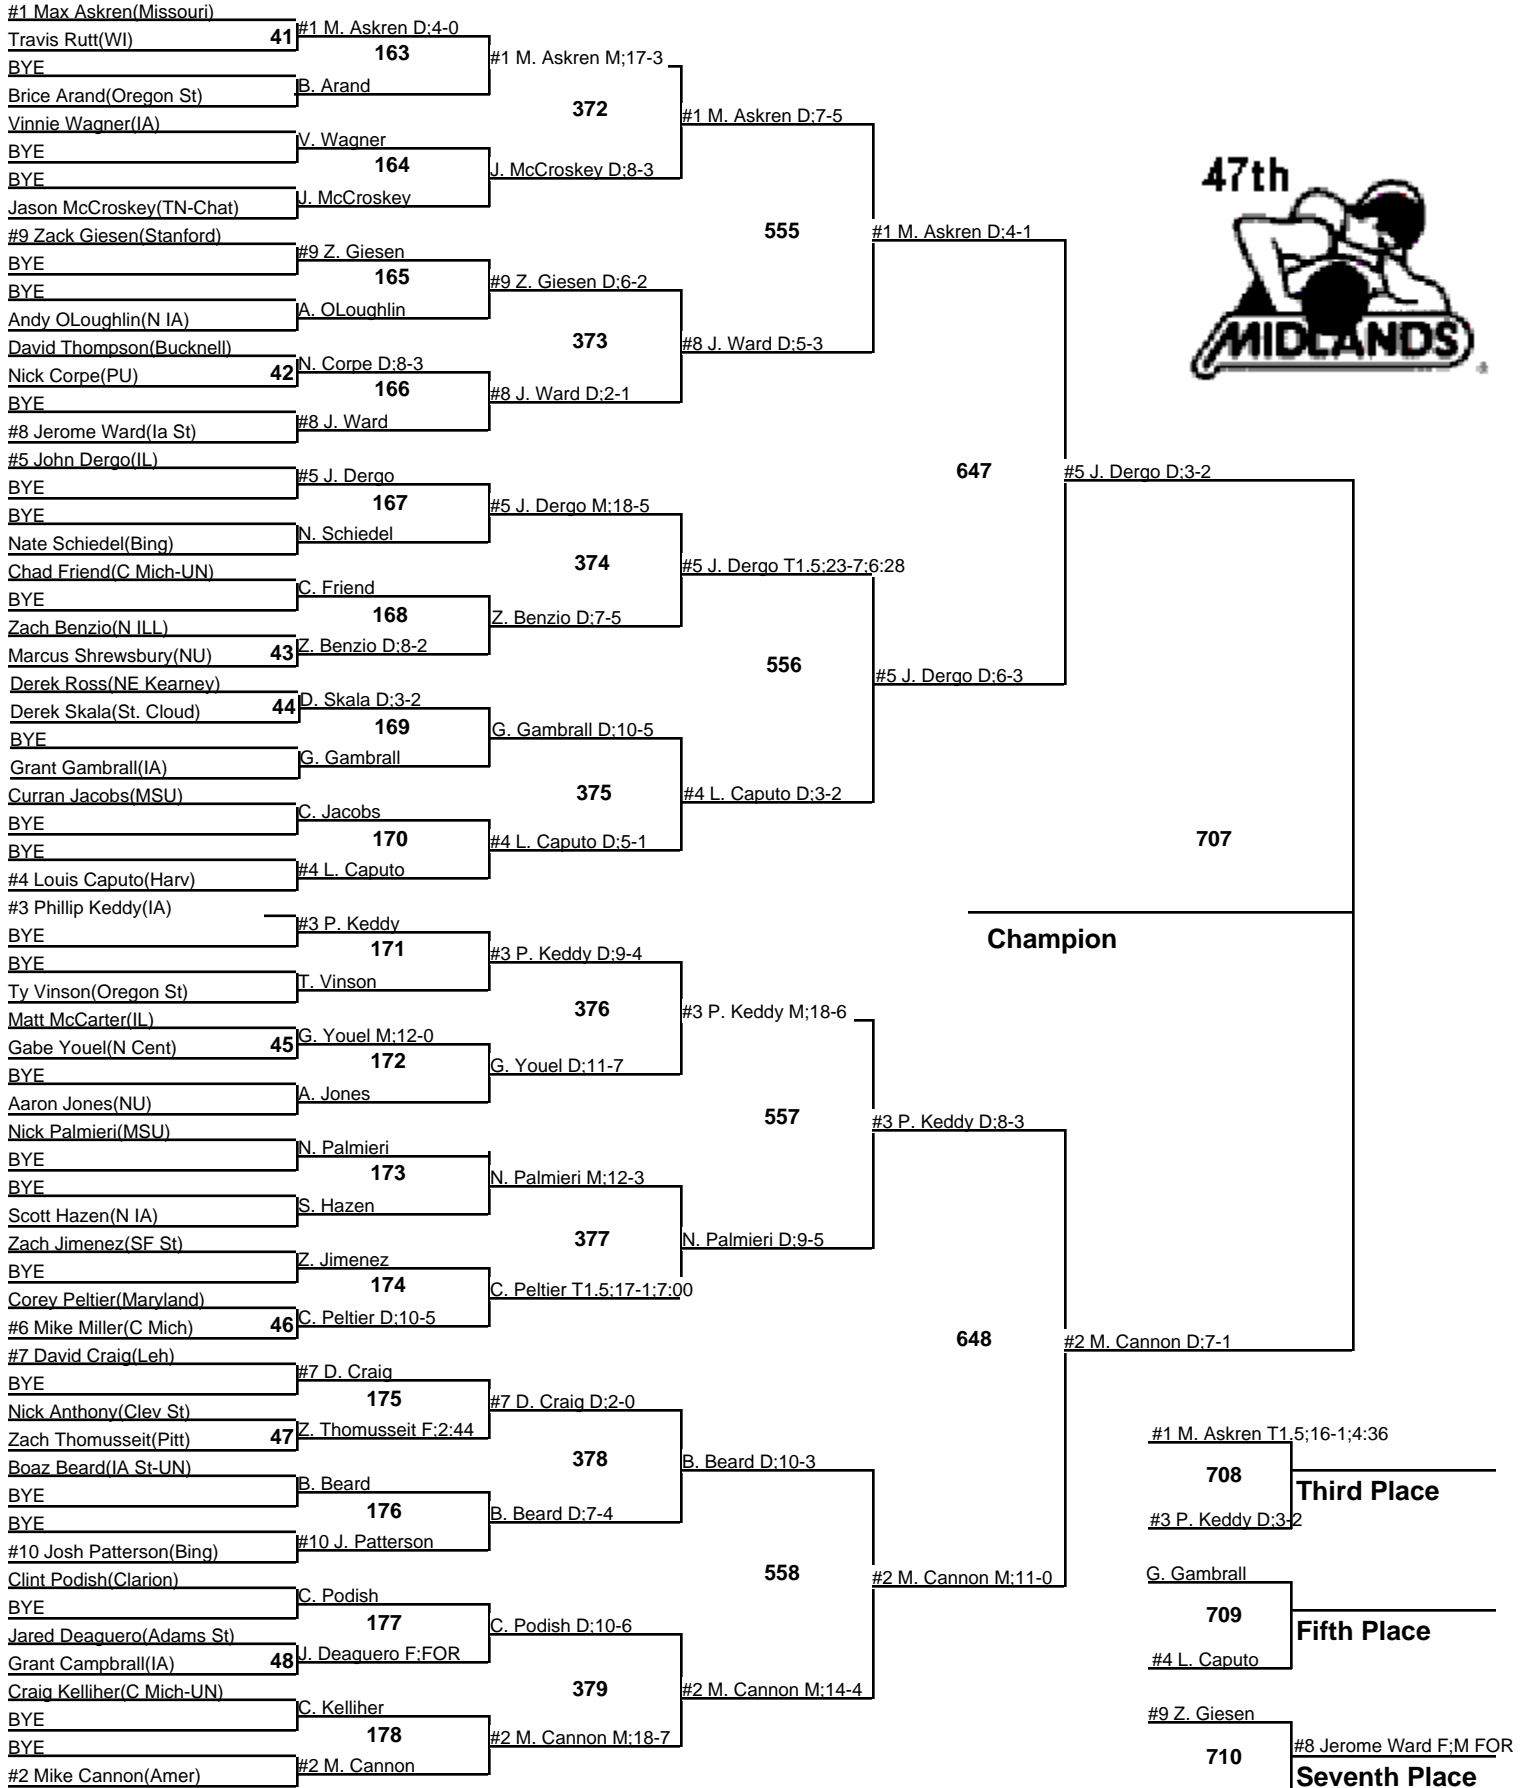

2009 Midlands

184
Championship
29-30 December 2009