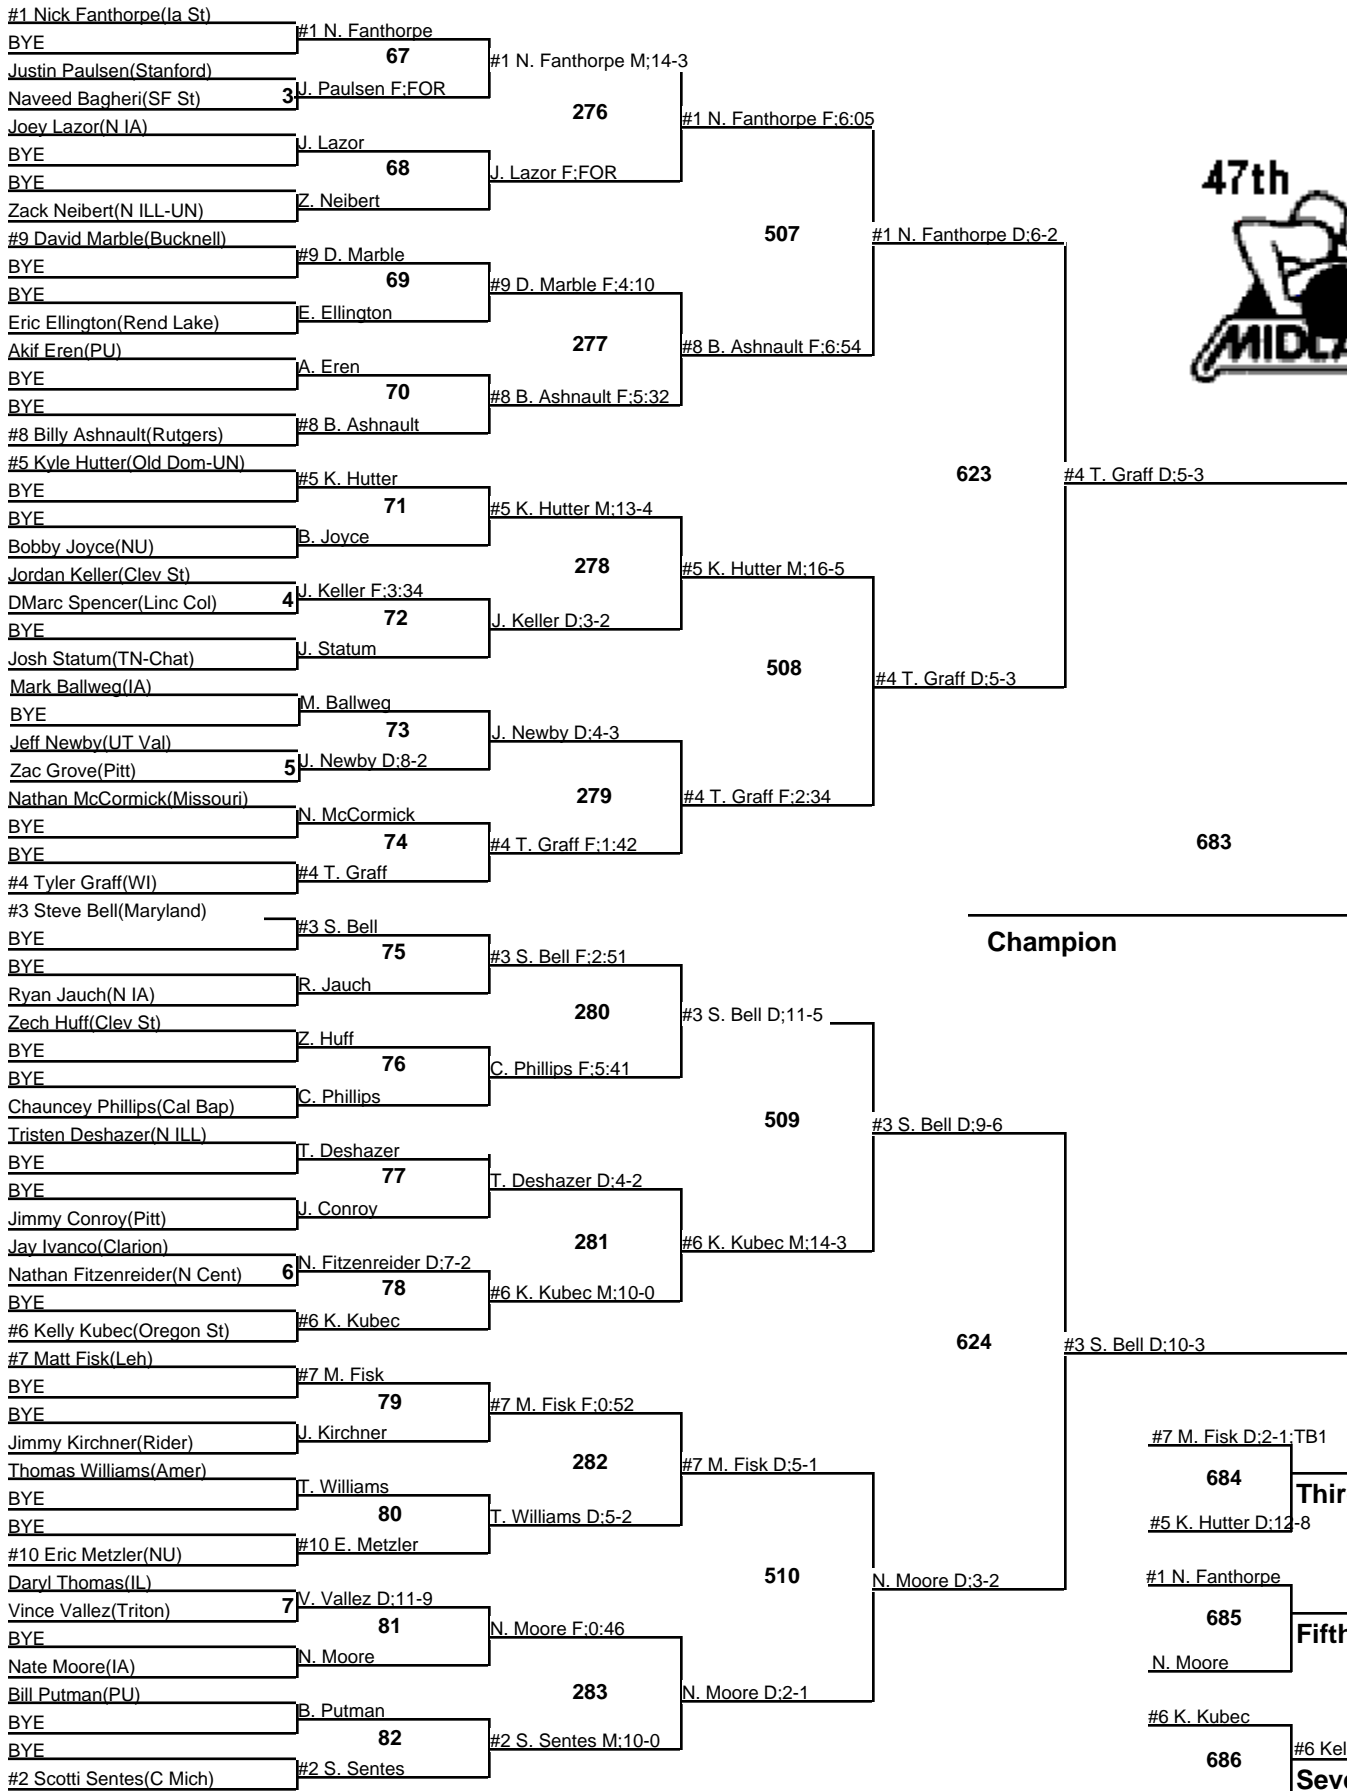

2009 Midlands

133

Championship

29-30 December 2009