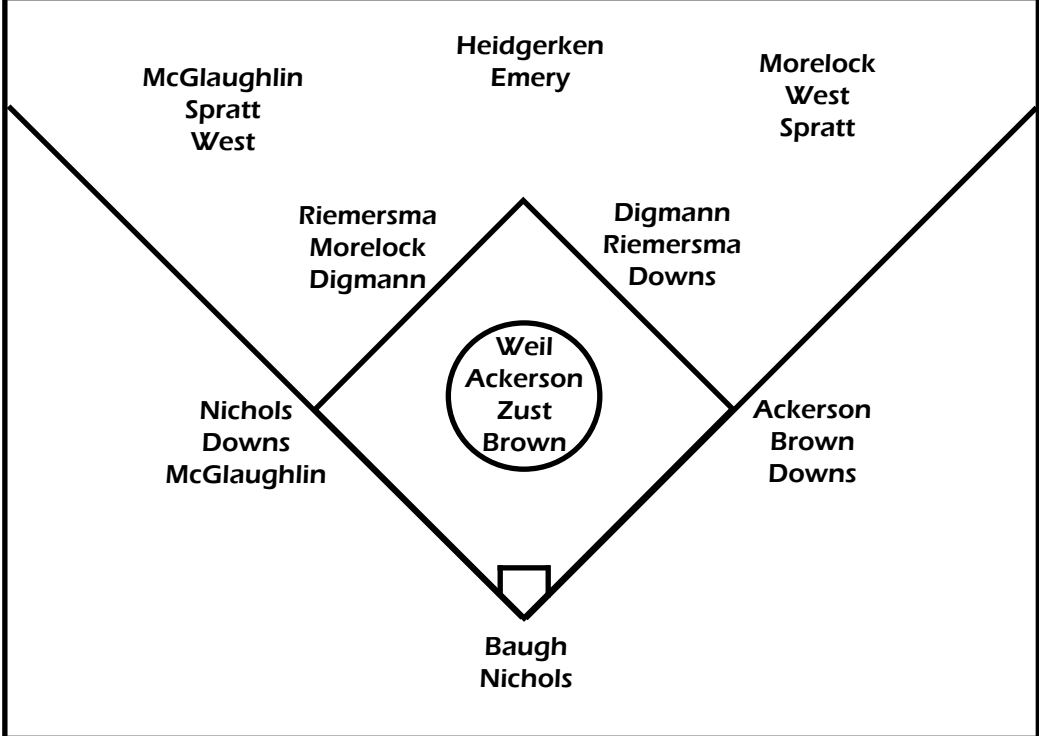

- 1 EMILY NICHOLS
- 2 SUMMER DOWNS
- 3 KATIE BROWN
- 4 QUINN MORELOCK
- 5 JENNA SPRATT
- 6 RACHEL WEST
- 7 BRITTANY WEIL
- 8 ERIN RIEMERSMA
- 9 LINDSEY EMERY
- 10 TAYLOR LEICHSENRING
- 11 MINDY HEIDGERKEN
- 12 COLLEEN MCGLAUGHLIN
- 13 SAMI BAUGH
- 14 AMANDA ZUST
- 15 CALLIE ADREON
- 17 HEIDI DAUMEN
- 22 LINDSEY DIGMANN
- 24 STEPHANIE ACKERSON

HEAD COACH
GAYLE BLEVINS

ASSOCIATE HEAD COACH
MICHELLE VENTURELLA

PITCHING COACH
AMANDA SCOTT

VOLUNTEER ASSISTANT COACH
JEN FRIED

STUDENT ASSISTANT COACH
STACY MAY