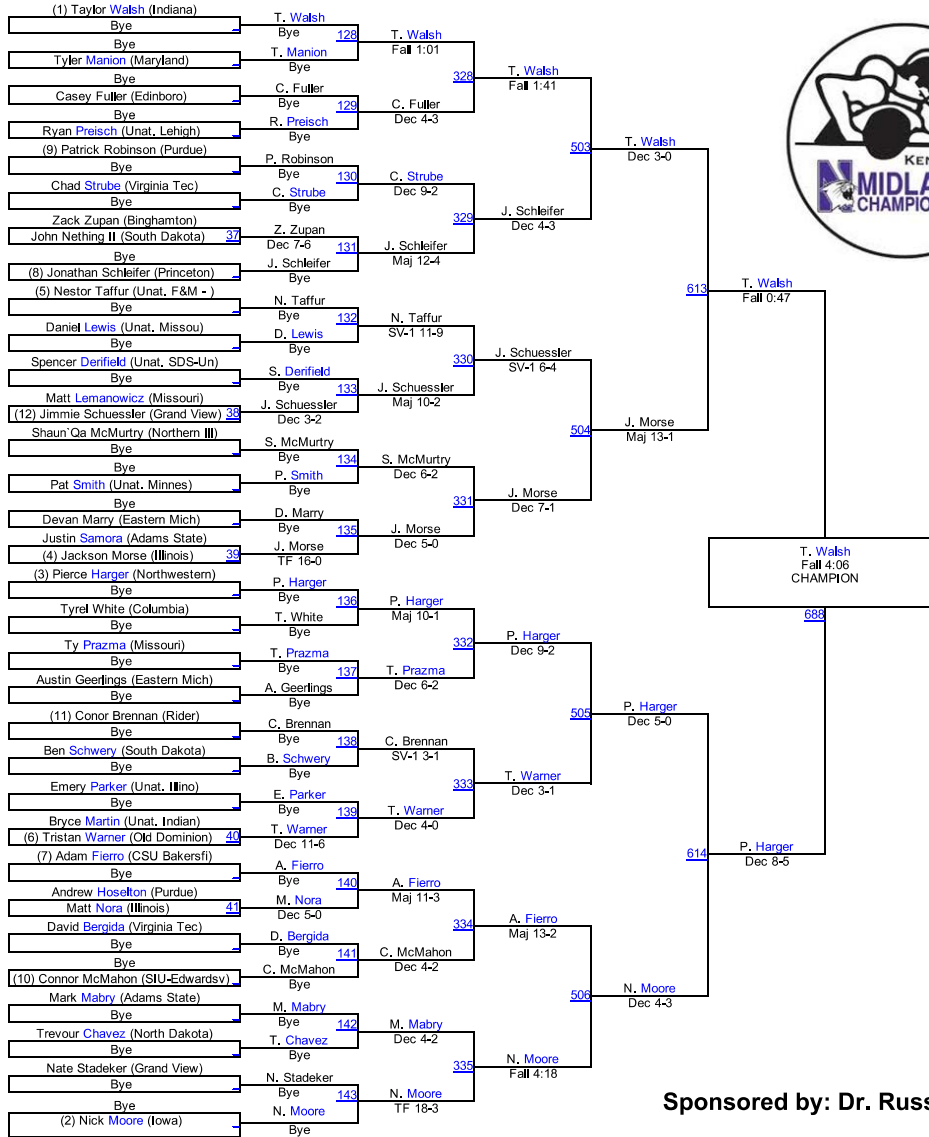

Midlands

125

Sponsored by: Tadaaki Hatta

125

Midlands

133

Sponsored by: Frank Paris and Bob Dane

133

Midlands

157

Sponsored by: Don Duck and Peter Karamelas

157

Midlands

165

Sponsored by: Dr. Russ Schneider

165