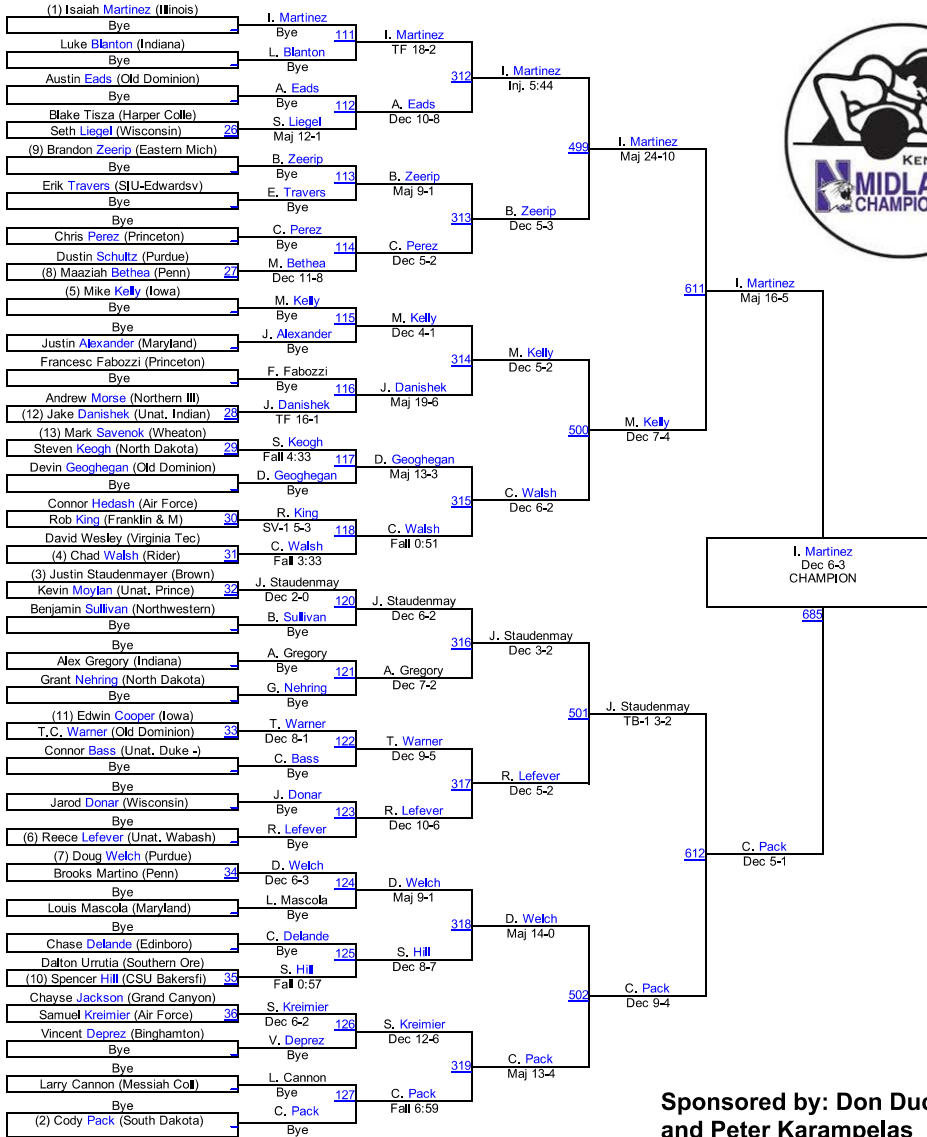

Midlands

125

Sponsored by: Tadaaki Hatta

125

Midlands

133

Sponsored by: Frank Paris and Bob Dane

133

Midlands

141

Sponsored by: Mark Massery

141

Midlands

149

Sponsored by: Gary Sagui and Paul Scott

149

Midlands

157

Sponsored by: Don Duck and Peter Karamelas

157

Midlands

165

Sponsored by: Dr. Russ Schneider

165