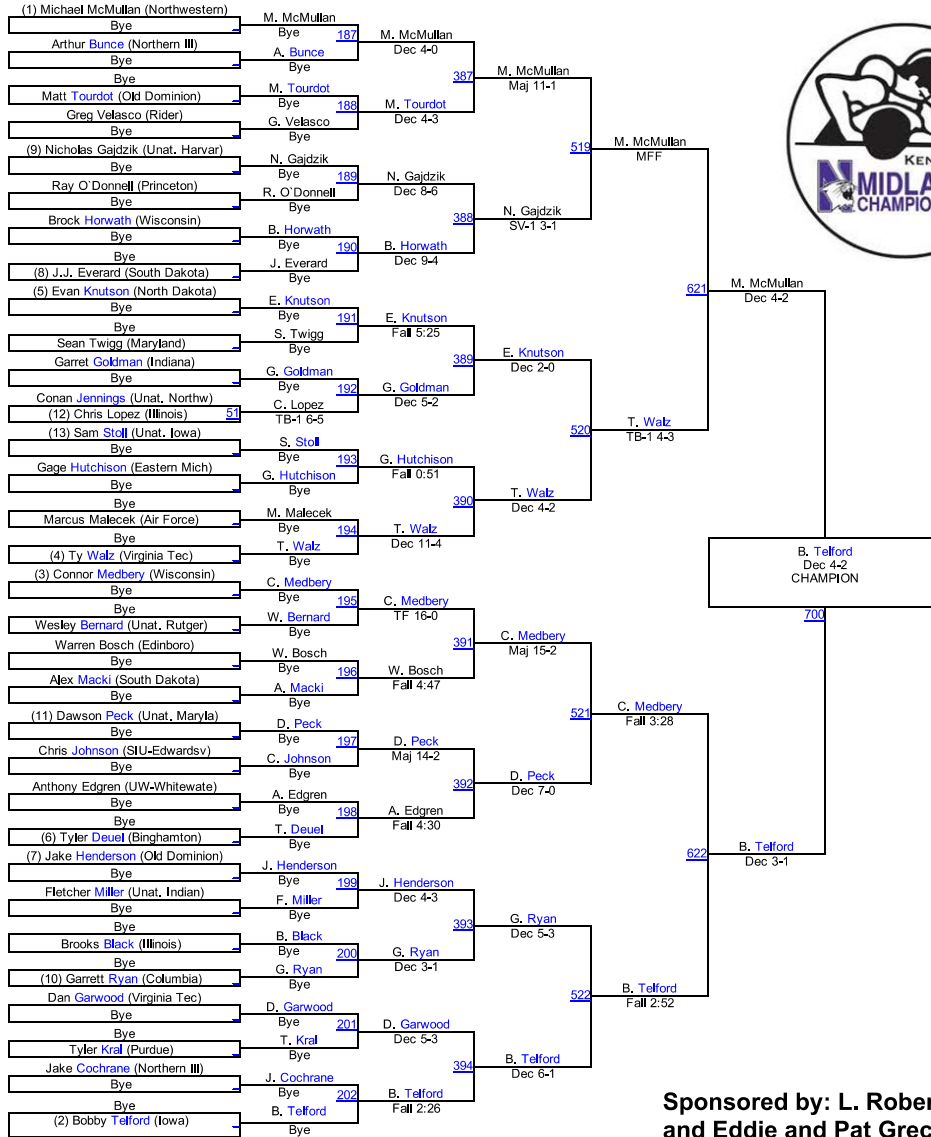

Midlands

125

Sponsored by: Tadaaki Hatta

125

Midlands

133

Sponsored by: Frank Paris and Bob Dane

133

Midlands

141

Sponsored by: Mark Massery

141

Midlands

149

Sponsored by: Gary Sagui and Paul Scott

149

Midlands

157

Sponsored by: Don Duck and Peter Karamelas

157

Midlands

165

Sponsored by: Dr. Russ Schneider

165

Midlands

197

Sponsored by: Liz and Bob Schnarr

197

Midlands

285

Sponsored by: L. Robert Artoe and Eddie and Pat Greco

285