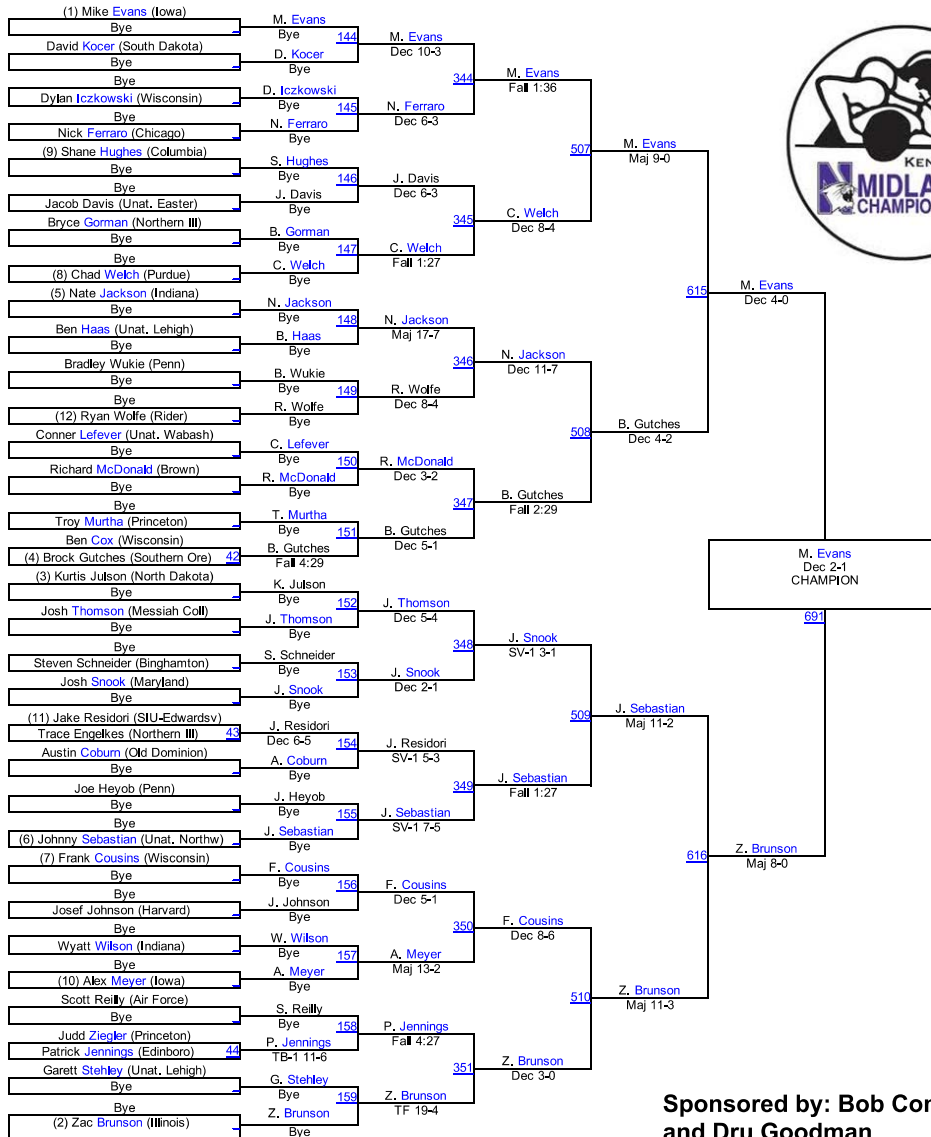

Midlands

174

Sponsored by: Bob Conlon and Dru Goodman