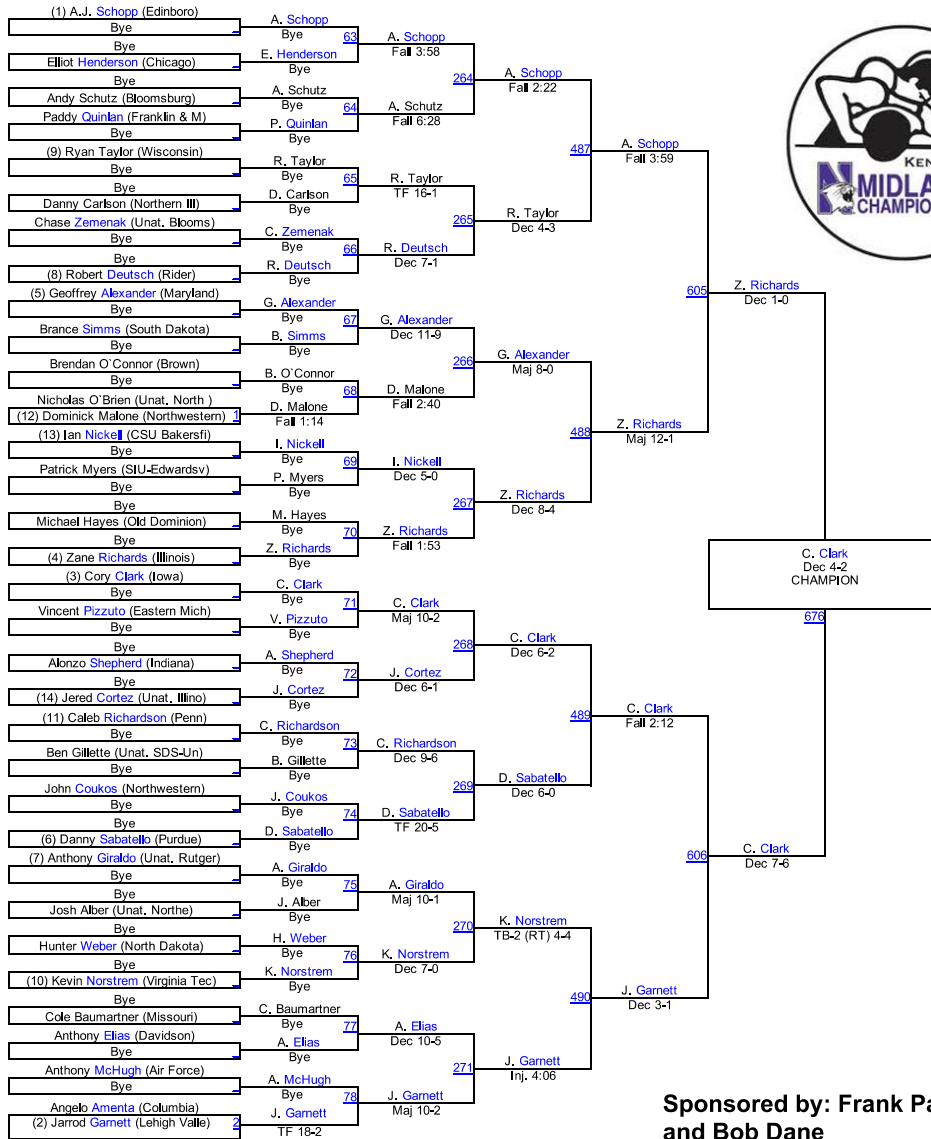

Midlands

125

Sponsored by: Tadaaki Hatta

125

Midlands

133

Sponsored by: Frank Paris and Bob Dane

133