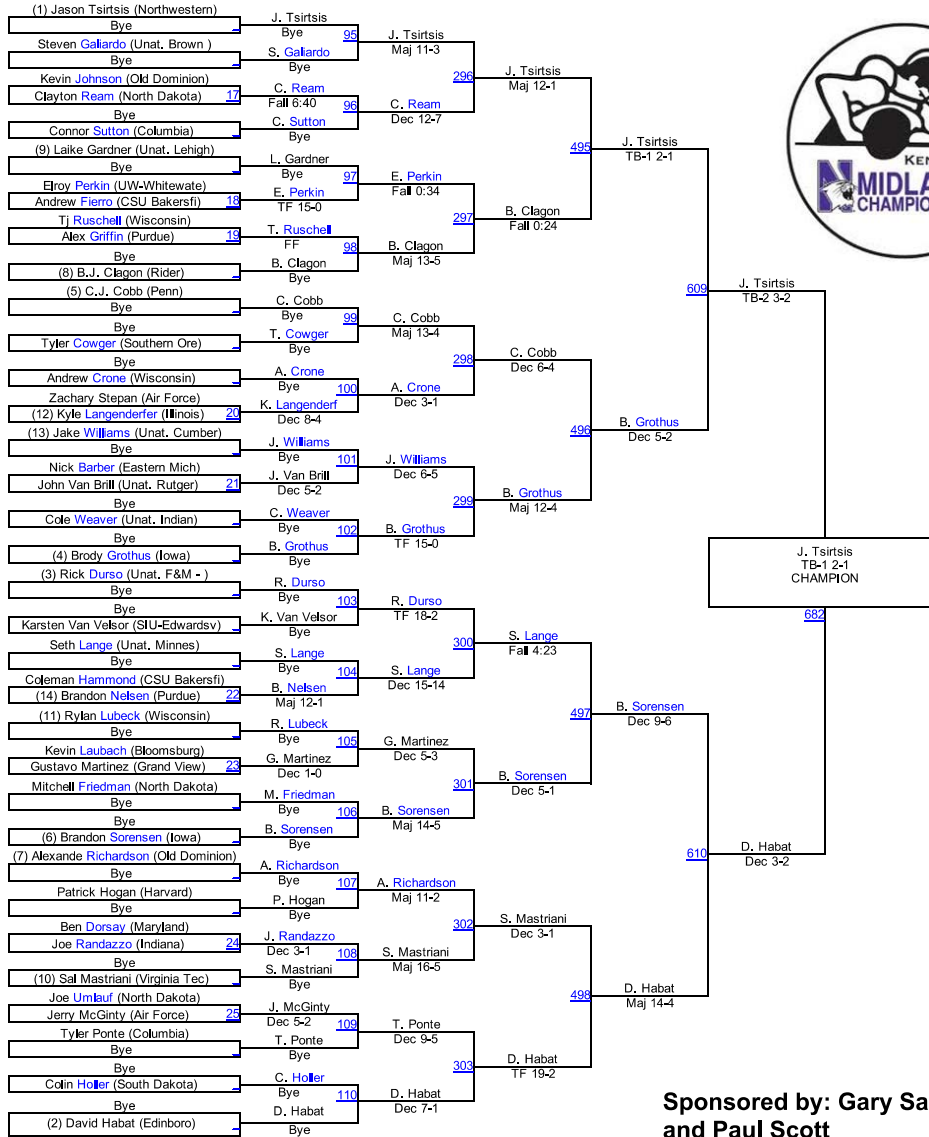

Midlands

125

Sponsored by: Tadaaki Hatta

125

Midlands

133

Sponsored by: Frank Paris and Bob Dane

133

Midlands

141

Sponsored by: Mark Massery

141

Midlands

149

Sponsored by: Gary Sagui and Paul Scott

149

Midlands

157

Sponsored by: Don Duck and Peter Karamelas

157

Midlands

165

Sponsored by: Dr. Russ Schneider

165