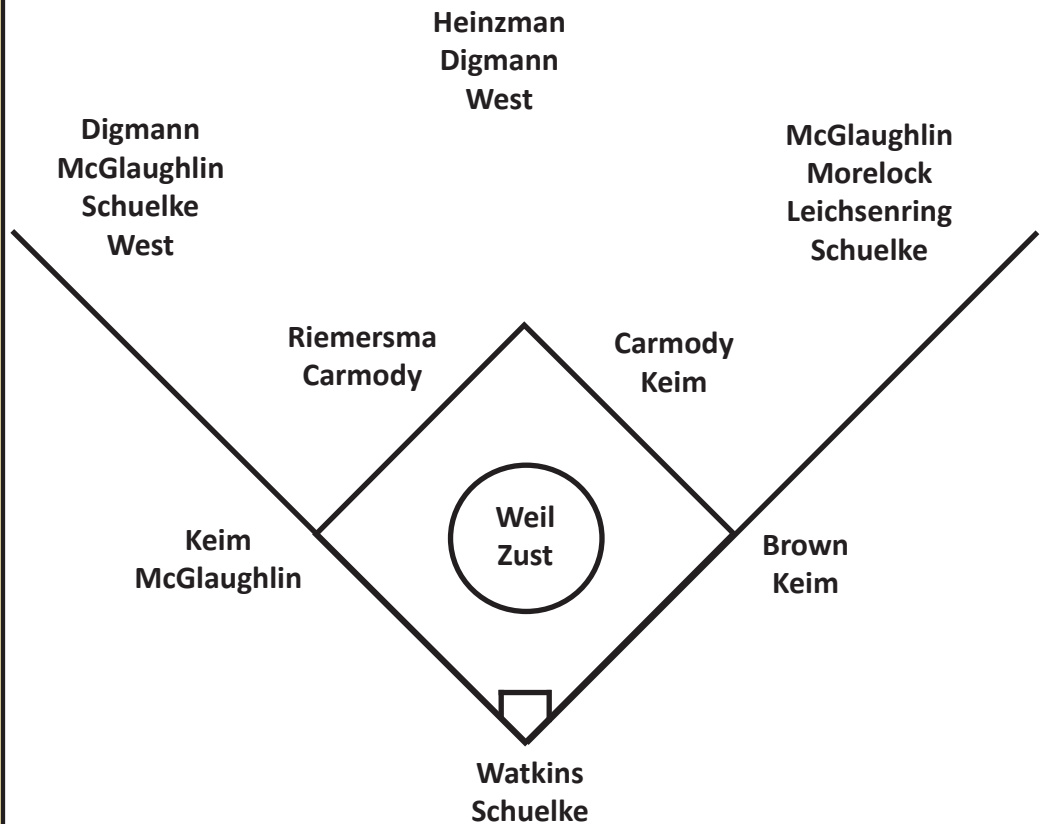

Home Runs	9 (McGlaughlin)
RBI	48 (McGlaughlin)
Total Bases	103 (McGlaughlin)
Slugging Pct.	.652 (McGlaughlin)
Walks	21 (Brown)
Hit by Pitch	8 (Watkins)
Strikeouts	30 (Heinzman)
On-Base Percentage	.451 (Watkins)
Sacrifice Flies	2 (Keim)
Sacrifice Hits	12 (Leichsenring)
Stolen Bases	21 (West)
Stolen Base Attempts	24 (West)

Iowa's Individual Team Batting Leaders

Games Played	50 (six players)
Games Started	50 (Brown & Riemersma)
Batting Avg.	.380 (McGlaughlin)
At Bats	158 (McGlaughlin)
Runs Scored	34 (Carmody)
Hits	60 (McGlaughlin)
Doubles	14 (McGlaughlin)
Triples	3 (Heinzman)

Iowa's Individual Pitching Leaders

ERA	1.00 (Weil)
Wins	22 (Weil)
Appearances	41 (Weil)
Games Started	28 (Weil)
Complete Games	21 (Weil)
Shutouts	11 (Weil)
Saves	3 (Weil)
Innings Pitched	203.0 (Weil)
Strikeouts	288 (Weil)
Opponent Batting Average	.130 (Weil)

Hawkeye Defensive Depth Chart