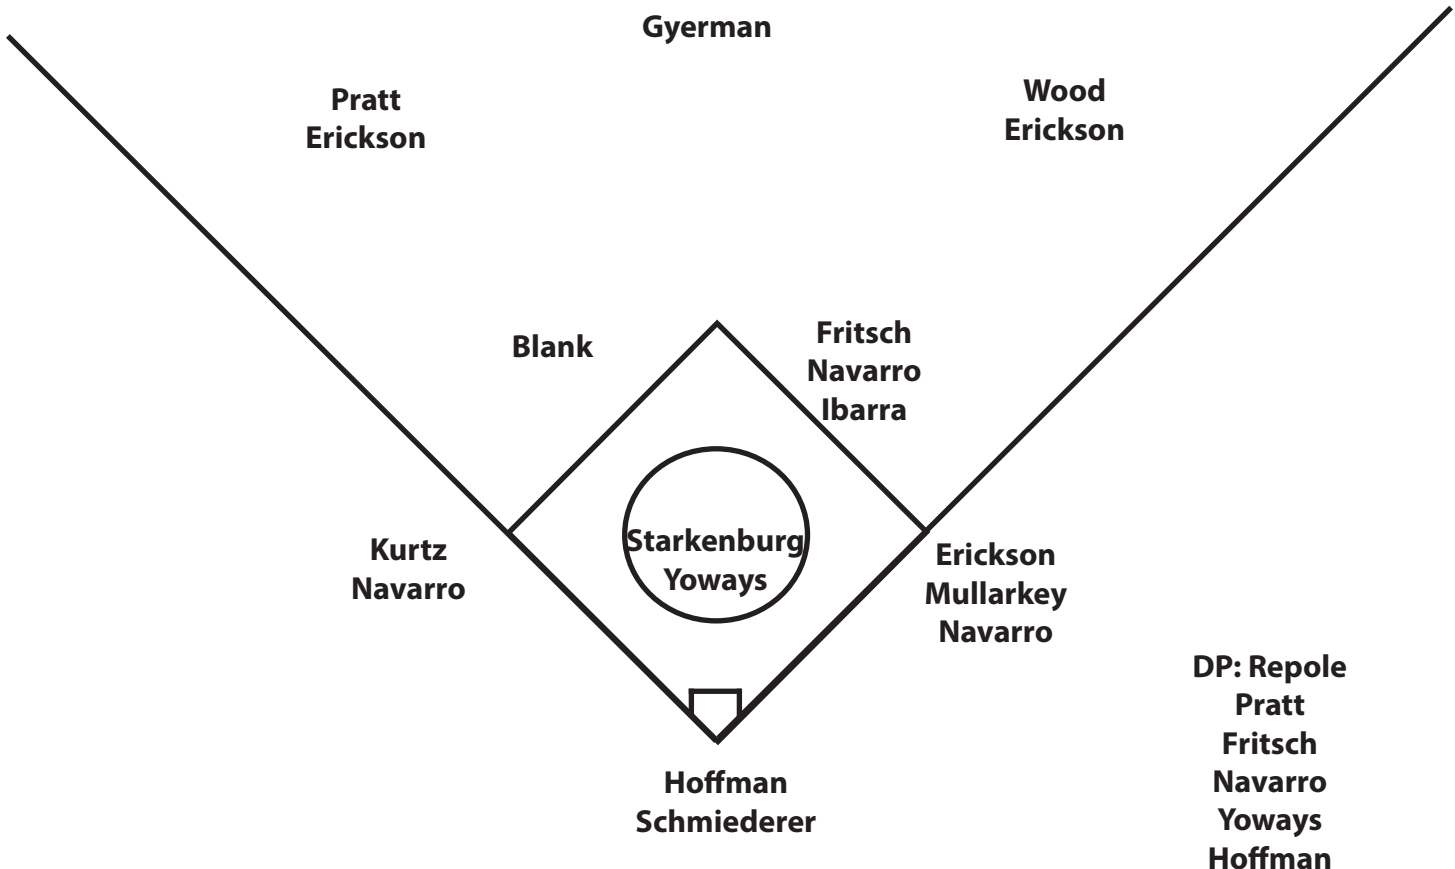

2015 Iowa Individual Team Batting Leaders

Batting Avg.	.431, Megan Blank
Games Played	42 (2 players)
Games Started	42 (2 players)
At Bats	134, Sammi Gyerman
Runs	30, Sammi Gyerman

Hits	53, Megan Blank
Doubles	12, Megan Blank
Triples	2, Sammi Gyerman/Megan Blank
Home Runs	6, Megan Blank
RBIs	29, Megan Blank
Total Bases	87, Megan Blank
Walks	14, Erin Erickson/Sammi Gyerman/Megan Blank
Hit by Pitch	5, Kaitlyn Mullarkey
Strikeouts	29, Sammi Gyerman/Erin Erickson
On-Base Percentage	.496, Megan Blank
Sacrifice Flies	1, Megan Blank/Angela Schmiederer
Sacrifice Hits	2, Erin Erickson
Stolen Bases	6, Sammi Gyerman
Stolen Base Attempts	6, Sammi Gyerman

2015 Iowa Individual Pitching Leaders

ERA (7.0 IP min.)	5.33, Shayla Starkenburg
Wins	10, Shayla Starkenburg
Appearances	34, Shayla Starkenburg
Games Started	25, Shayla Starkenburg
Complete Games	19, Shayla Starkenburg
Shutouts	3, Shayla Starkenburg
Saves	n/a
Innings Pitched	161.2, Shayla Starkenburg
Strikeouts	133, Shayla Starkenburg
Opponent Batting Average (7.0 IP min.)	.281, Shayla Starkenburg

2015 Lineup (Based off of previous starters)