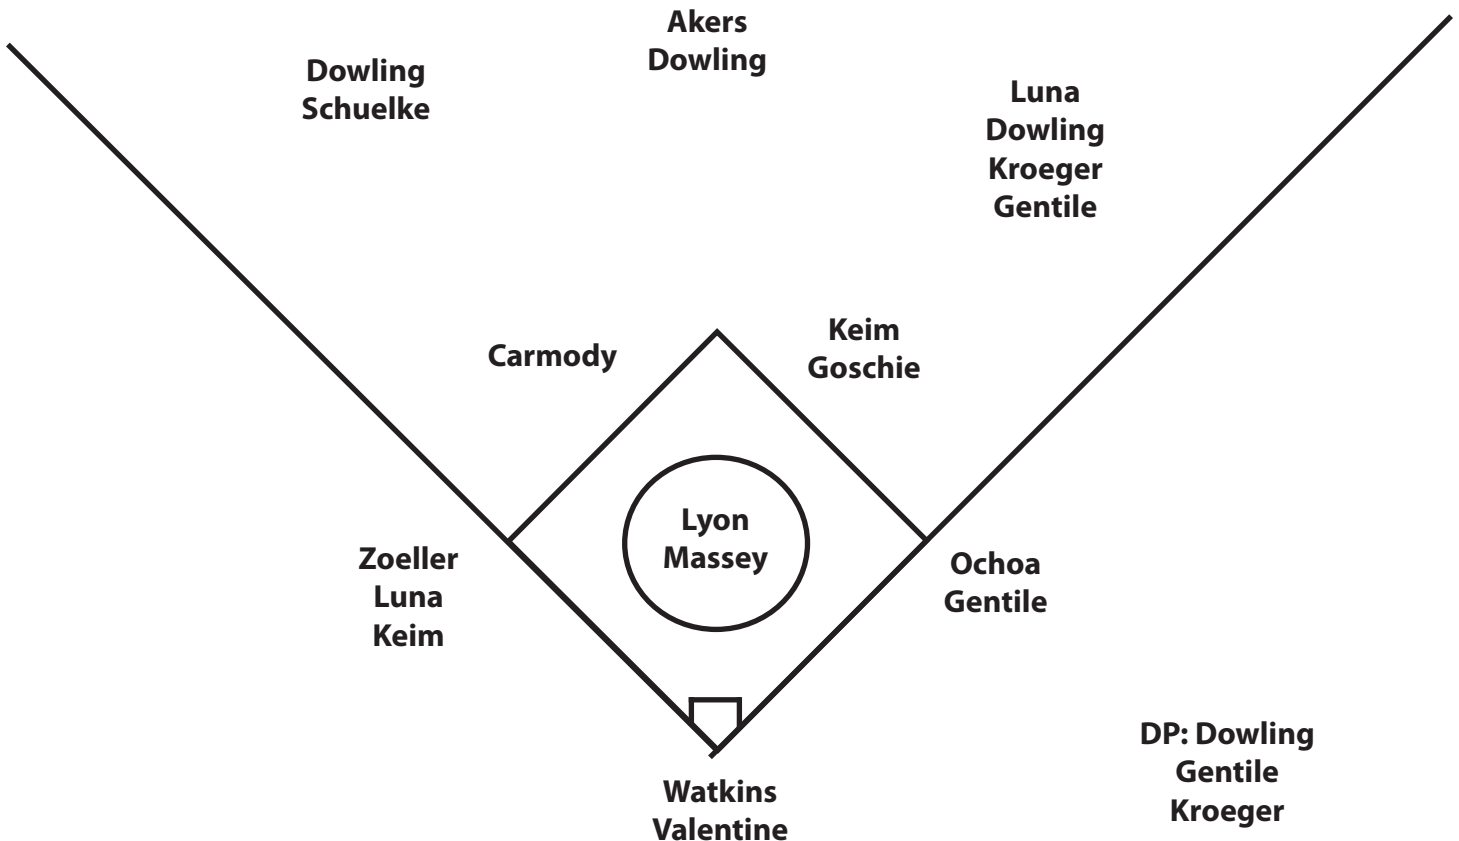

Iowa's Individual Team Batting Leaders

Batting Avg. ....404, Stephanie Ochoa
Games Played ..... 40 (3 players)
Games Started ..... 40 (2 players)
At Bats.....137, Katie Keim
Runs.....29, Chelsey Carmody
Hits.....49, Chelsey Carmody

Doubles..... 7, Chelsey Carmody/Liz Watkins
Triples ..... 2, Johnnie Dowling
Home Runs ..... 9, Liz Watkins
RBI .....35, Liz Watkins
Total Bases.....66, Liz Watkins
Slugging Pct. ....647, Liz Watkins
Walks.....25, Liz Watkins
Hit by Pitch..... 10, Liz Watkins
Strikeouts .....30, Michelle Zoeller
On-Base Percentage .....504, Liz Watkins
Sacrifice Flies ..... 2, Jenny Schuelke
Sacrifice Hits .....6, Ashley Akers
Stolen Bases.....10, Johnnie Dowling
Stolen Base Attempts.....14, Johnnie Dowling

Iowa's Individual Pitching Leaders

ERA.....2.91, Kayla Massey
Wins ..... 13, Chelsea Lyon
Appearances .....28, Chelsea Lyon
Games Started ..... 22, Chelsea Lyon
Complete Games..... 14, Chelsea Lyon
Shutouts .....3, Kayla Massey
Saves .....1, Kayla Massey
Innings Pitched ..... 134.2, Kayla Massey
Strikeouts .....95, Kayla Massey
Opponent Batting Average .....241, Kayla Massey

HAWKEYE DEFENSIVE DEPTH CHART