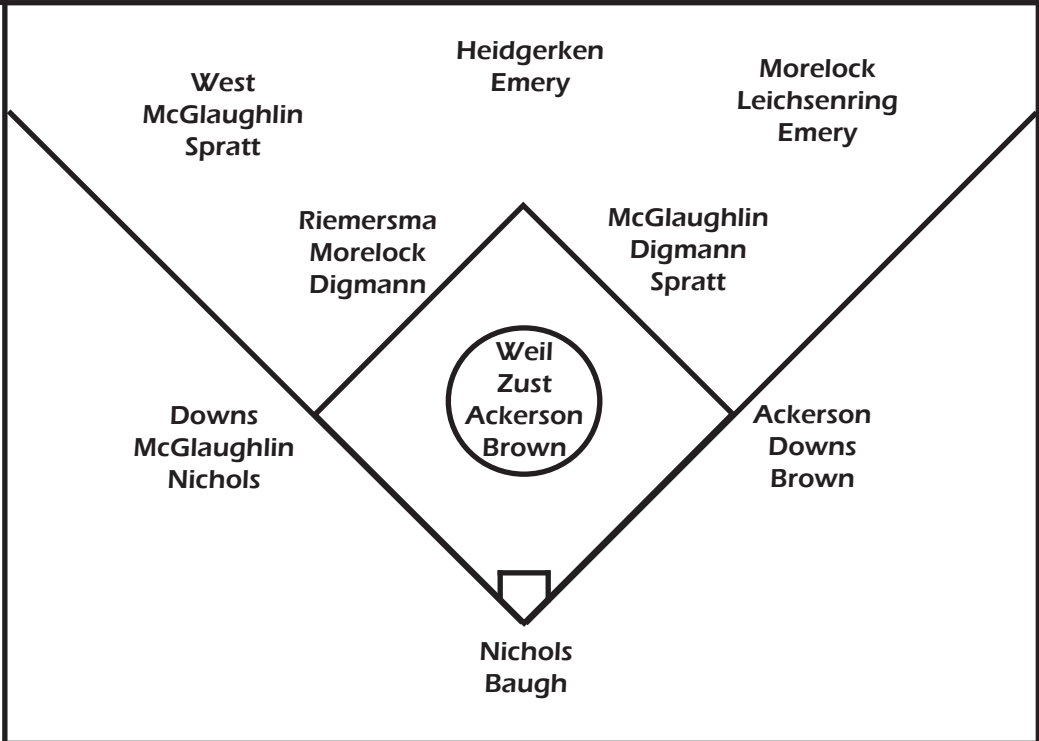

- 1 EMILY NICHOLS
- 2 SUMMER DOWNS
- 3 KATIE BROWN
- 4 QUINN MORELOCK
- 5 JENNA SPRATT
- 6 RACHEL WEST
- 7 BRITTANY WEIL
- 8 ERIN RIEMERSMA
- 9 LINDSEY EMERY
- 10 TAYLOR LEICHSENRING
- 11 MINDY HEIDGERKEN
- 12 COLLEEN MCGLAUGHLIN
- 13 SAMI BAUGH
- 14 AMANDA ZUST
- 15 CALLIE ADREON
- 17 HEIDI DAUMEN
- 22 LINDSEY DIGMANN
- 24 STEPHANIE ACKERSON

HEAD COACH
GAYLE BLEVINS

ASSOCIATE HEAD COACH
MICHELLE VENTURELLA

PITCHING COACH
AMANDA SCOTT

VOLUNTEER ASSISTANT COACH
JEN FRIED

STUDENT ASSISTANT COACH
STACY MAY