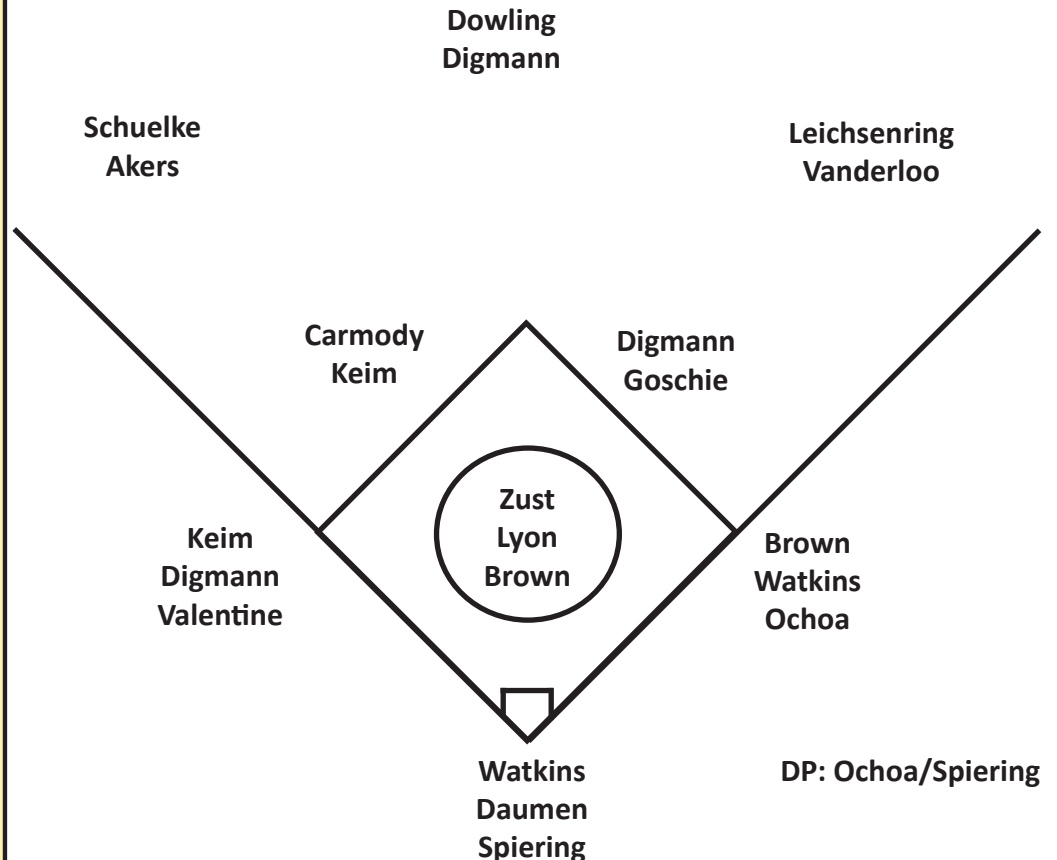

Iowa Softball By the Numbers

Iowa Team Highs

Longest Winning Streak	4
Longest Losing Streak	7
Current Streak	Lost 7
Largest Margin of Victory	13
Largest Margin of Defeat	10
Most At-Bats	Georgia Tech (2/28), 39
Most Runs Scored	Wisconsin (4/14), 14
Most Hits	Georgia Tech (2/28), 15
Most RBI	three times, 10
Most Doubles	Indiana (4/3), 4
Most Triples	Ohio State (5/2), 2
Most Home Runs	South Dakota (3/21), 3
Most Stolen Bases	twice, 5
Most Strikeouts (pitchers)	South Dakota (3/21), 10
Most Errors	Iowa State (3/31), 4
Most Runs Allowed	Maryland (2/27), 11
Most Hits Allowed	Penn State (4/25), 13
Most Walks Allowed	twice, 8

Iowa's Individual Team Batting Leaders

Batting Avg.	Digmann, .357
Games Played	six players, 44
Games Started	three players, 44
At Bats	Digmann, 40
Runs	Carmody, 26
Hits	Digmann, 50
Doubles	Watkins, 7

Triples	Watkins, 5
Home Runs	Carmody, 7
RBI	Carmody, 30
Total Bases	Carmody, 77
Slugging Pct.	Watkins, .623
Walks	Brown, 26
Hit by Pitch	Watkins, 10
Strikeouts	Schuelke, 39
On-Base Percentage	Watkins, .453
Sacrifice Flies	Brown, 3
Sacrifice Hits	Leichsenring/Ochoa, 8
Stolen Bases	Digmann, 17
Stolen Base Attempts	Digmann, 19

Iowa's Individual Pitching Leaders

ERA	Zust, 2.60
Wins	Zust, 14
Appearances	Zust, 39
Games Started	Zust, 30
Complete Games	Zust, 17
Shutouts	Zust, 5
Saves	Zust, 1
Innings Pitched	Zust, 185.2
Strikeouts	Zust, 105
Opponent Batting Average	Zust, .249

Hawkeye Defensive Depth Chart