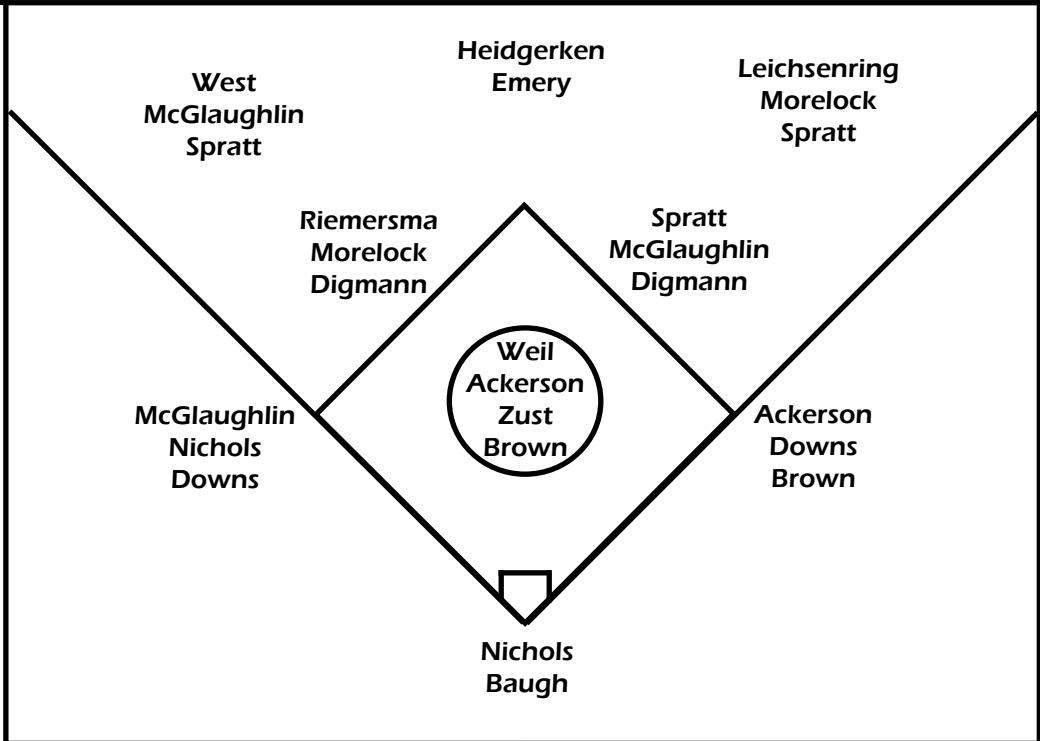

- 1 EMILY NICHOLS
- 2 SUMMER DOWNS
- 3 KATIE BROWN
- 4 QUINN MORELOCK
- 5 JENNA SPRATT
- 6 RACHEL WEST
- 7 BRITTANY WEIL
- 8 ERIN RIEMERSMA
- 9 LINDSEY EMERY
- 10 TAYLOR LEICHSENING
- 11 MINDY HEIDGERKEN
- 12 COLLEEN MCGLAUGHLIN
- 13 SAMI BAUGH
- 14 AMANDA ZUST
- 15 CALLIE ADREON
- 17 HEIDI DAUMEN
- 22 LINDSEY DIGMANN
- 24 STEPHANIE ACKERSON

HEAD COACH
GAYLE BLEVINS

ASSOCIATE HEAD COACH
MICHELLE VENTURELLA

PITCHING COACH
AMANDA SCOTT

VOLUNTEER ASSISTANT COACH
JEN FRIED

STUDENT ASSISTANT COACH
STACY MAY