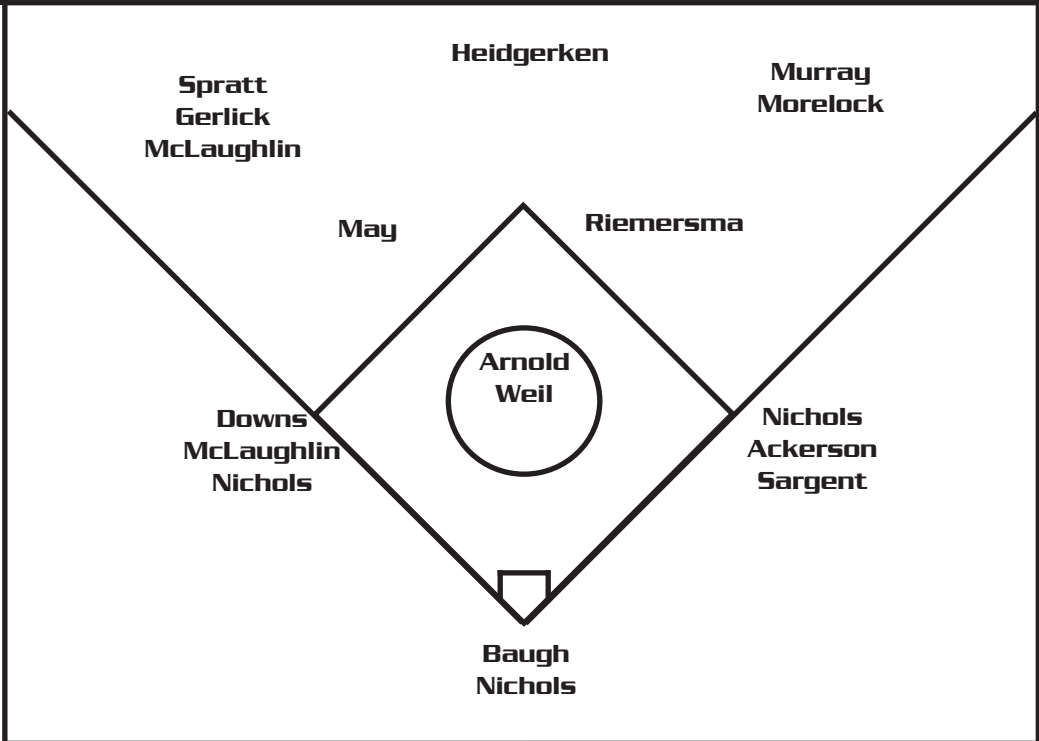

- 1** **EMILY NICHOLS**
- 2** **SUMMER DOWNS**
- 3** **ALI ARNOLD**
- 4** **QUINN MORELOCK**
- 5** **JENNA SPRATT**
- 6** **RACHEL WEST**
- 7** **BRITTANY WEIL**
- 8** **ERIN RIEMERSMA**
- 9** **LINDSEY EMERY**
- 10** **STACY MAY**
- 11** **MINDY HEIDGERKEN**
- 12** **COLLEEN MCGLAUGHLIN**
- 13** **SAMI BAUGH**
- 14** **BRANDI SARGENT**
- 15** **CALLIE ADREON**
- 17** **KYLIE MURRAY**
- 22** **EMILY GERLICK**
- 24** **STEPH ACKERSON**

HEAD COACH
GAYLE BLEVINS

ASSOCIATE HEAD COACH
MICHELLE VENTURELLA

PITCHING COACH
AMANDA SCOTT

SCOUTING LOYOLA-CHICAGO

The Loyola-Chicago Ramblers are 4-12 this season.

Nora Schober leads the Rambler offense with a .333 batting average. Katerina Krause has a team-best four home runs and 11 RBI.

Laura DeLeon is 3-3 with a 3.29 ERA inside the circle for the Ramblers. Krista Crosson paces the team with 16 K's.

The Ramblers are coached by Yvette Healy. This is the first meeting between the two teams.