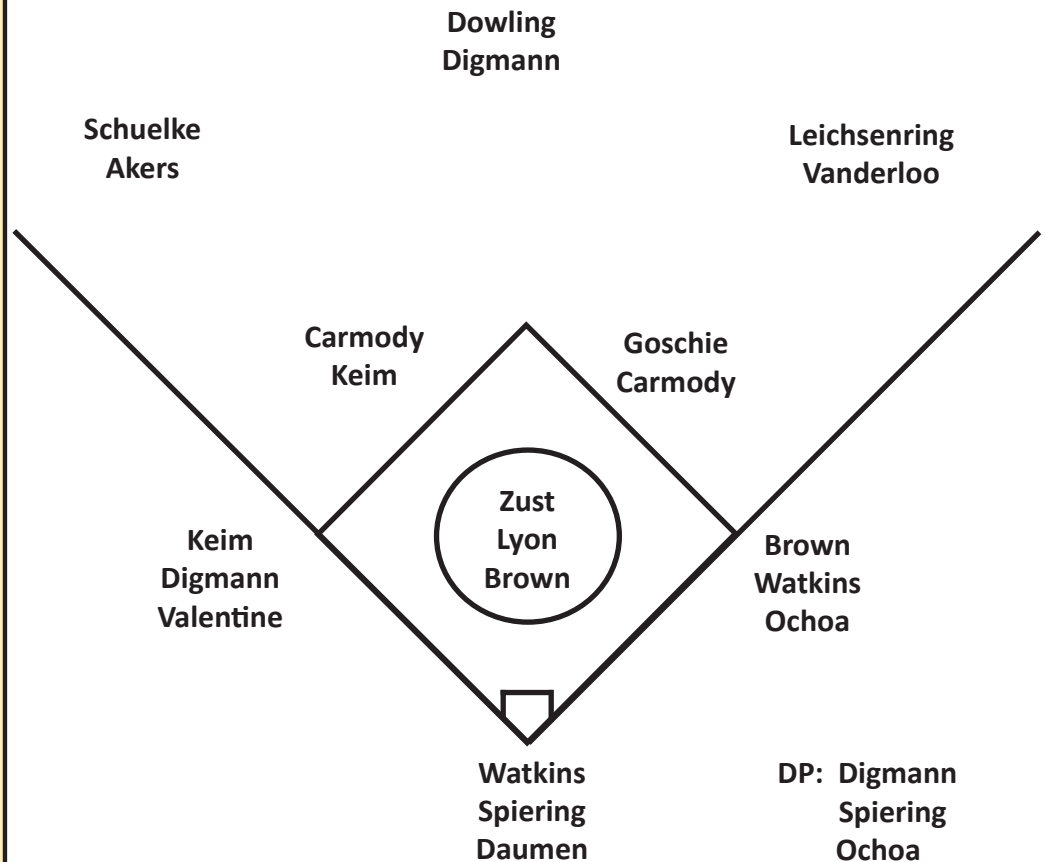

Iowa Team Highs

Longest Winning Streak	4
Longest Losing Streak	4
Current Streak	Won 2
Largest Margin of Victory	11
Largest Margin of Defeat	10
Most At-Bats	Georgia Tech (2/28), 39
Most Runs Scored	Indiana (4/4), 12
Most Hits	Georgia Tech (2/28), 15
Most RBI	South Dakota (3/21)/Indiana (4/4), 10
Most Doubles	Indiana (4/3), 4
Most Triples	eight times, 1
Most Home Runs	South Dakota (3/21), 3
Most Stolen Bases	South Dakota (3/21), 5
Most Strikeouts (pitchers)	South Dakota (3/21), 10
Most Errors	Iowa State (3/31), 4
Most Runs Allowed	Maryland (2/27), 11
Most Hits Allowed	Iowa State (2/13) 12
Most Walks Allowed	Maryland (2/27), 8

Iowa's Individual Team Batting Leaders

Batting Avg.	Carmody, .373
Games Played	seven players, 32
Games Started	four players, 32
At Bats	Digmann, 105
Runs	Carmody, 19
Hits	Carmody, 38
Doubles	Watkins, 6

Triples	Watkins, 5
Home Runs	Carmody, 6
RBI	Carmody, 21
Total Bases	Carmody, 61
Slugging Pct.	Watkins, .753
Walks	Brown, 20
Hit by Pitch	Watkins, 4
Strikeouts	Schuelke, 26
On-Base Percentage	Watkins, .474
Sacrifice Flies	Brown, 2
Sacrifice Hits	Keim/Dowling, 5
Stolen Bases	Digmann, 12
Stolen Base Attempts	Digmann, 14

Iowa's Individual Pitching Leaders

ERA	Lyon, 2.42
Wins	Zust, 10
Appearances	Zust, 28
Games Started	Zust, 21
Complete Games	Zust, 13
Shutouts	Zust, 2
Saves	Zust, 1
Innings Pitched	Zust, 126.2
Strikeouts	Zust, 72
Opponent Batting Average	Lyon, .231

Hawkeye Defensive Depth Chart