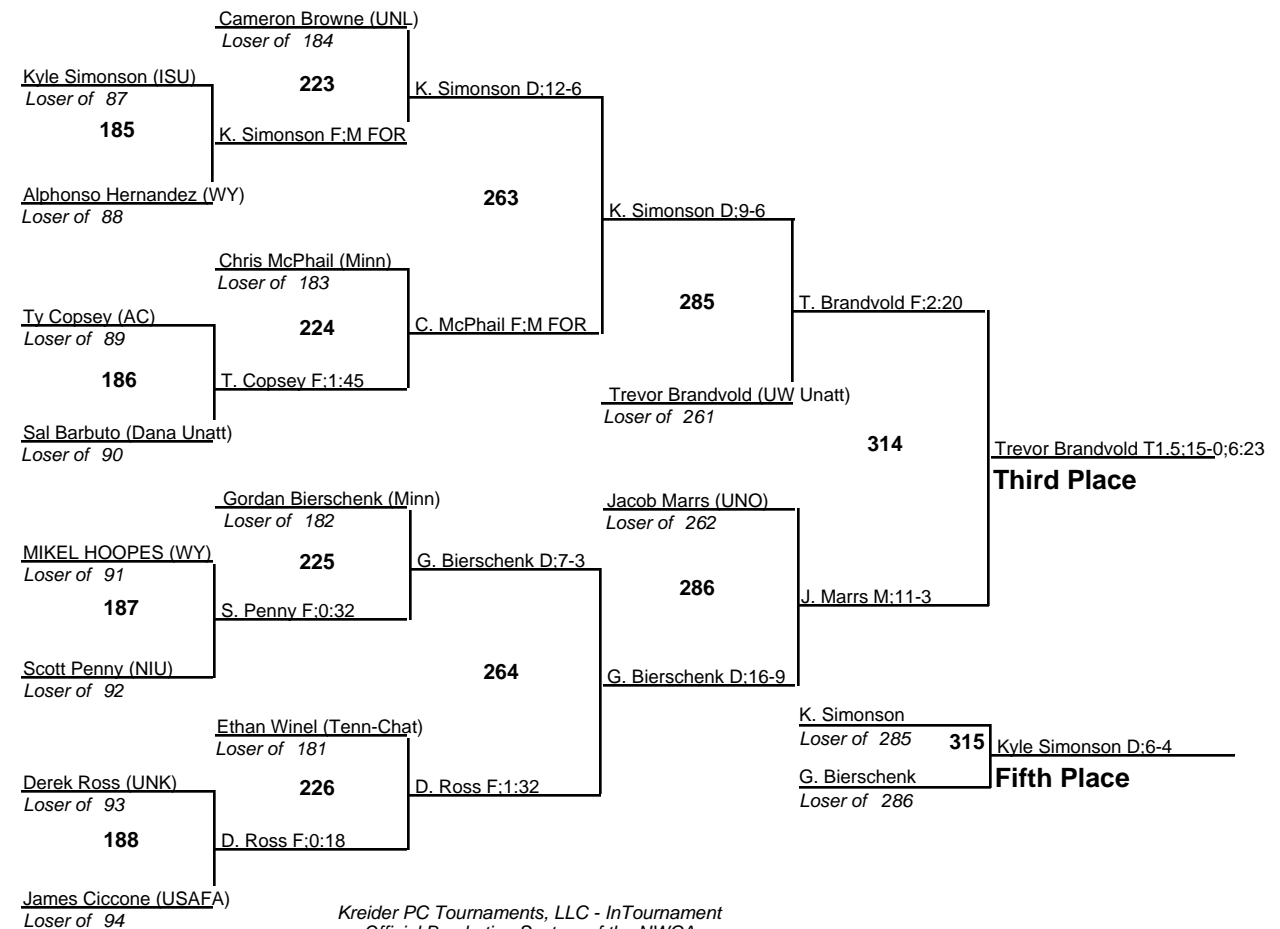

Kaufman-Brand Elite 2008

197

21 November 2008