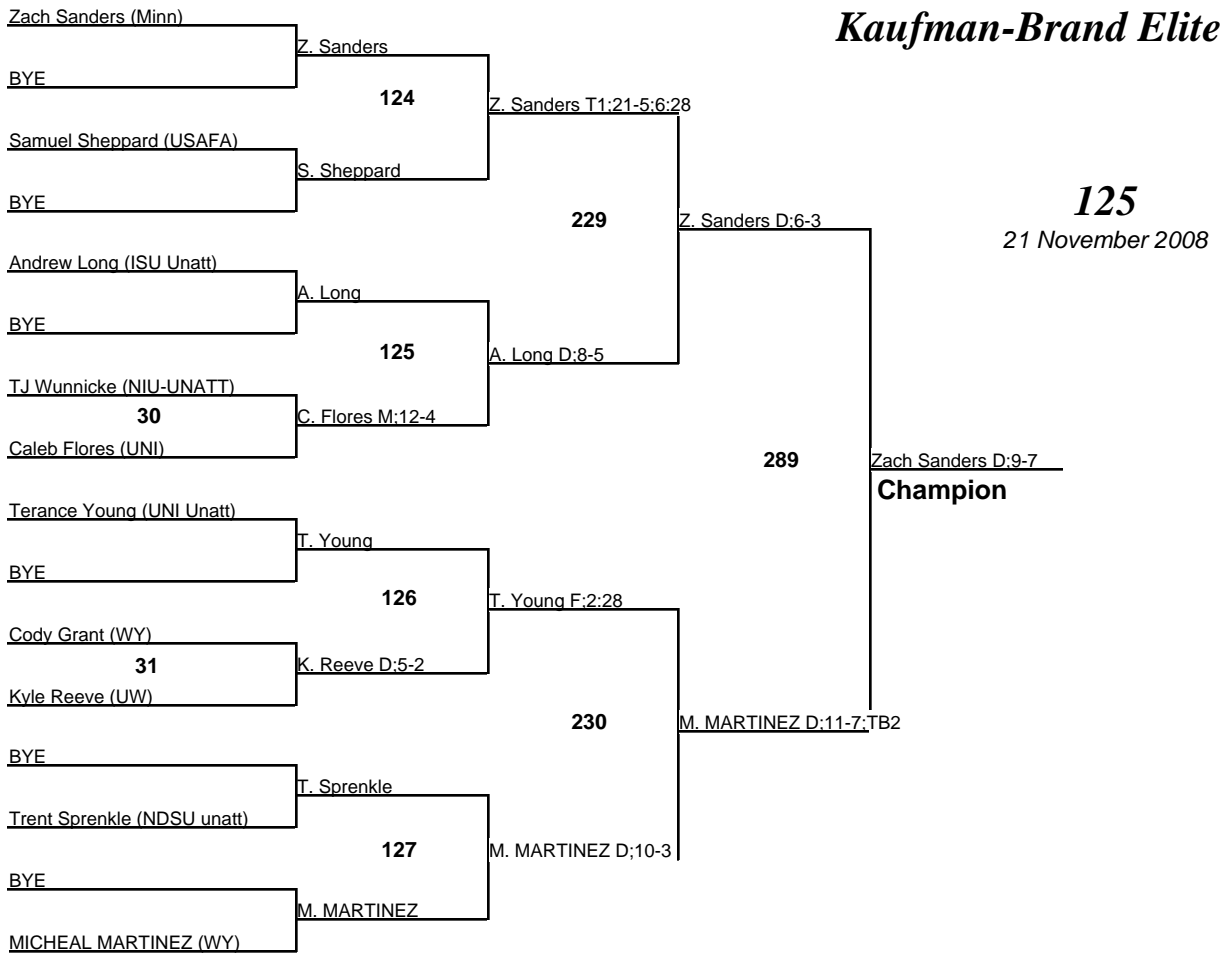

# Kaufman-Brand Elite 2008

125

21 November 2008

## Wrestleback

21 November 2008