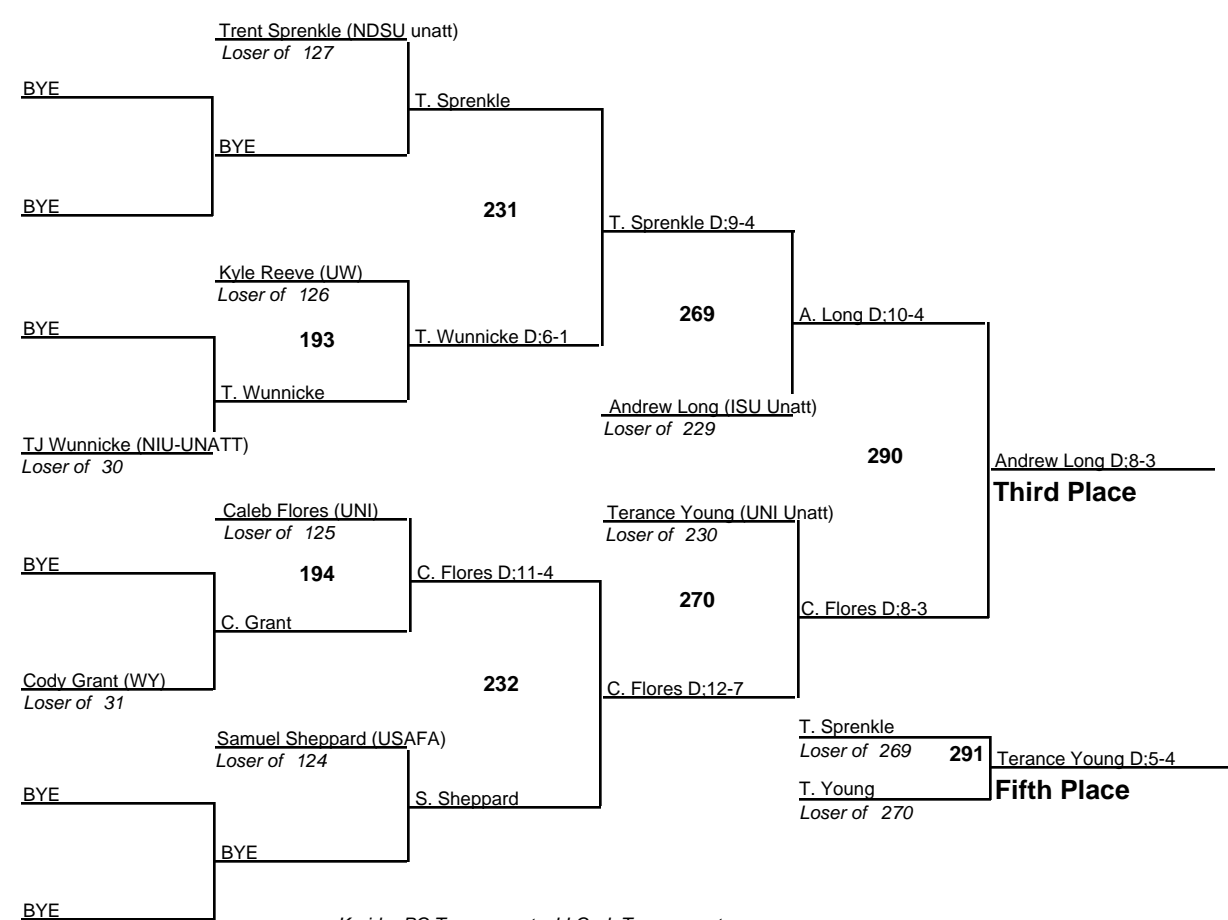

Kaufman-Brand Elite 2008

125

21 November 2008