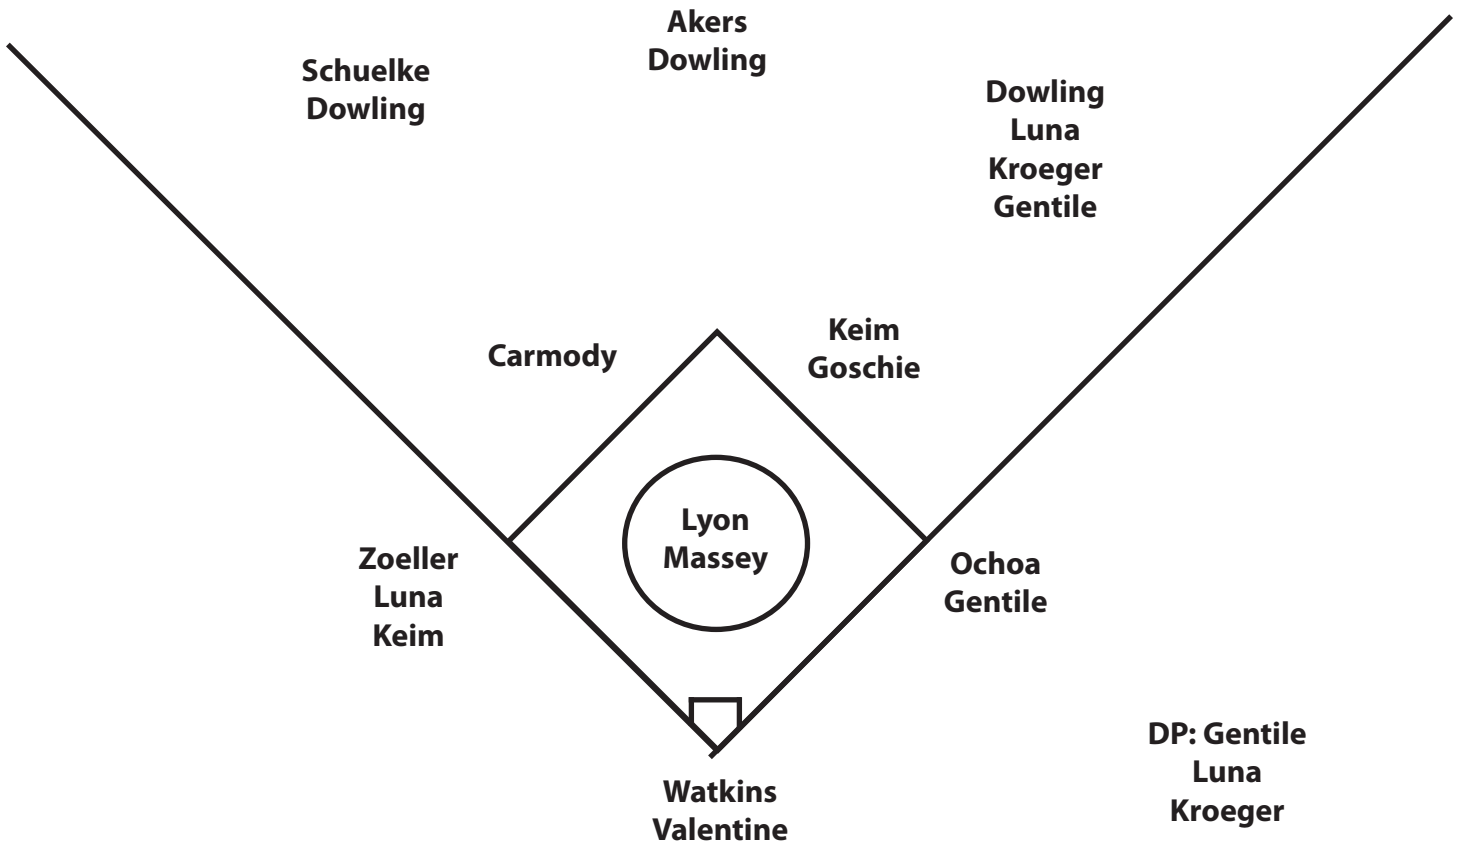

Iowa's Individual Team Batting Leaders

Batting Avg. ....400, Stephanie Ochoa
Games Played ..... 47 (3 players)
Games Started ..... 47 (2 players)
At Bats..... 159, Katie Keim
Runs.....31, Chelsey Carmody
Hits.....57, Chelsey Carmody

Doubles.....9, Stephanie Ochoa
Triples ..... 2, Johnnie Dowling
Home Runs ..... 9, Liz Watkins
RBI .....35, Liz Watkins
Total Bases..... 73, Chelsey Carmody
Slugging Pct. ....571, Liz Watkins
Walks.....31, Liz Watkins
Hit by Pitch..... 10, Liz Watkins/Johnnie Dowling
Strikeouts .....33, Michelle Zoeller
On-Base Percentage ..... 475, Liz Watkins
Sacrifice Flies ..... 2, Jenny Schuelke
Sacrifice Hits ..... 8, Johnnie Dowling
Stolen Bases..... 11, Johnnie Dowling
Stolen Base Attempts..... 15, Johnnie Dowling

Iowa's Individual Pitching Leaders

ERA.....3.05, Kayla Massey
Wins ..... 14, Chelsea Lyon
Appearances ..... 32, Kayla Massey
Games Started ..... 25, Chelsea Lyon
Complete Games ..... 16, Kayla Massey
Shutouts .....3, Kayla Massey
Saves ..... 1, Kayla Massey
Innings Pitched ..... 160.2, Kayla Massey
Strikeouts ..... 108, Kayla Massey/Chelsea Lyon
Opponent Batting Average ..... .248, Kayla Massey

HAWKEYE DEFENSIVE DEPTH CHART