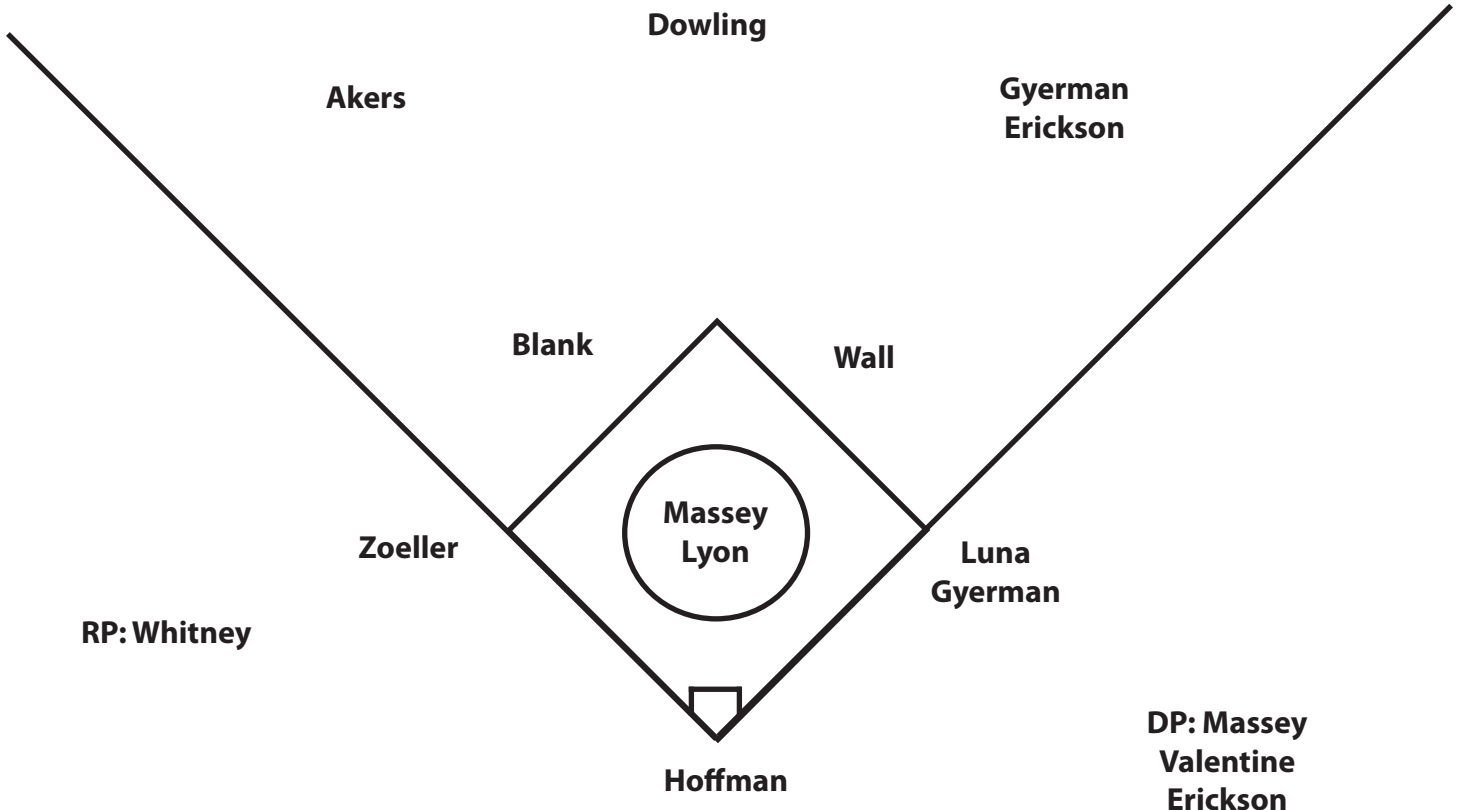

Iowa's Individual Team Batting Leaders

Batting Avg.	.460, Megan Blank
Games Played	43 (7 players)
Games Started	43 (4 players)
At Bats	149, Johnnie Dowling
Runs	36, Johnnie Dowling
Hits	57, Megan Blank
Doubles	12, Megan Blank
Triples	4, Johnnie Dowling

Home Runs	10, Megan Blank
RBIs	53, Megan Blank
Total Bases	103, Megan Blank
Walks	27, Megan Blank
Hit by Pitch	23, Bradi Wall
Strikeouts	38, Holly Hoffman
On-Base Percentage	.572, Megan Blank
Sacrifice Flies	2, Holly Hoffman/Bradi Wall/Brianna Luna
Sacrifice Hits	5, Michelle Zoeller
Stolen Bases	14, Johnnie Dowling
Stolen Base Attempts	15, Johnnie Dowling

Iowa's Individual Pitching Leaders

ERA	2.88, Kayla Massey
Wins	13, Kayla Massey
Appearances	26, Kayla Massey
Games Started	24, Kayla Massey
Complete Games	21, Kayla Massey
Shutouts	3, Kayla Massey
Saves	1, Kayla Massey/Micaela Whitney
Innings Pitched	160.2, Kayla Massey
Strikeouts	89, Kayla Massey
Opponent Batting Average	.250, Kayla Massey

HAWKEYE DEFENSIVE DEPTH CHART