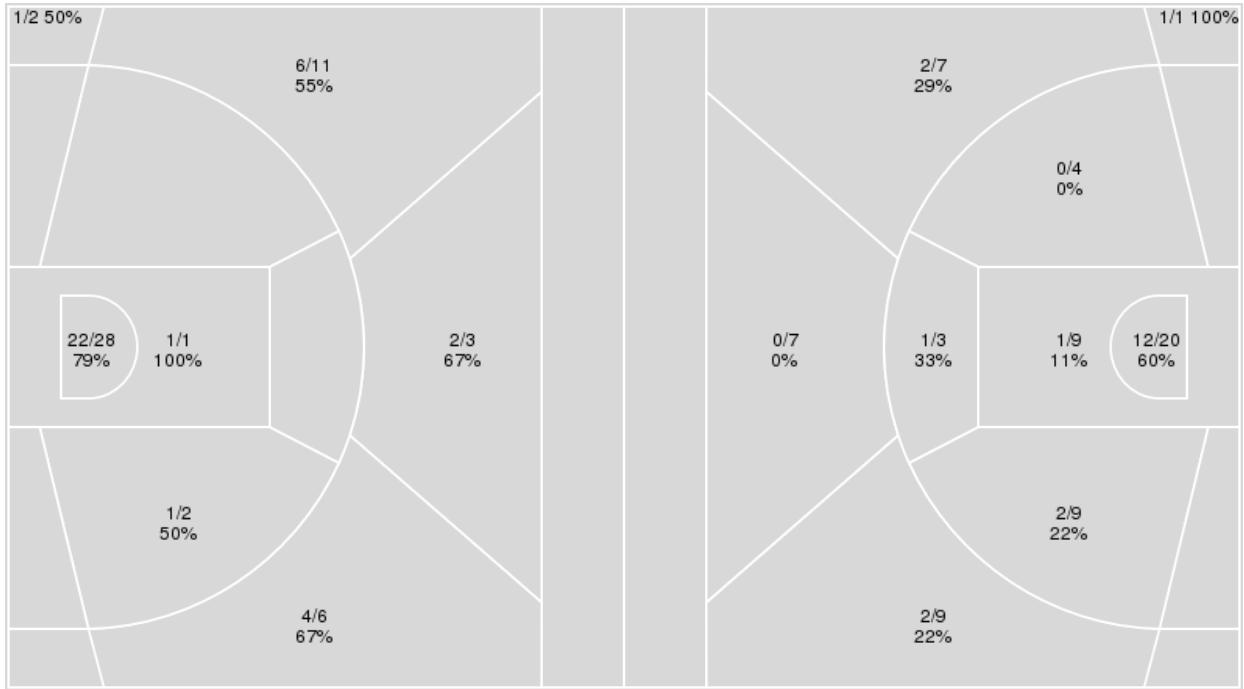

Officials: Tina Napie, Nykeshia Thompson, Jamie Broderick

{ Players => All; } FG Types => All; Results => All;

{ Players => 1, 2, 3, 4, 5, 10, 11, 13, 15, 21, 22, 23, 24, 32, 33, 35, 44; }
FG Types => All; Results => All;

Iowa

N.C. Central

Iowa	M/A	%
Field Goals	37/53	70
2 Points	24/31	77
3 Points	13/22	59
Free Throws	15/18	83

N.C. Central	M/A	%
Field Goals	21/69	30
2 Points	16/45	36
3 Points	5/24	21
Free Throws	3/8	38