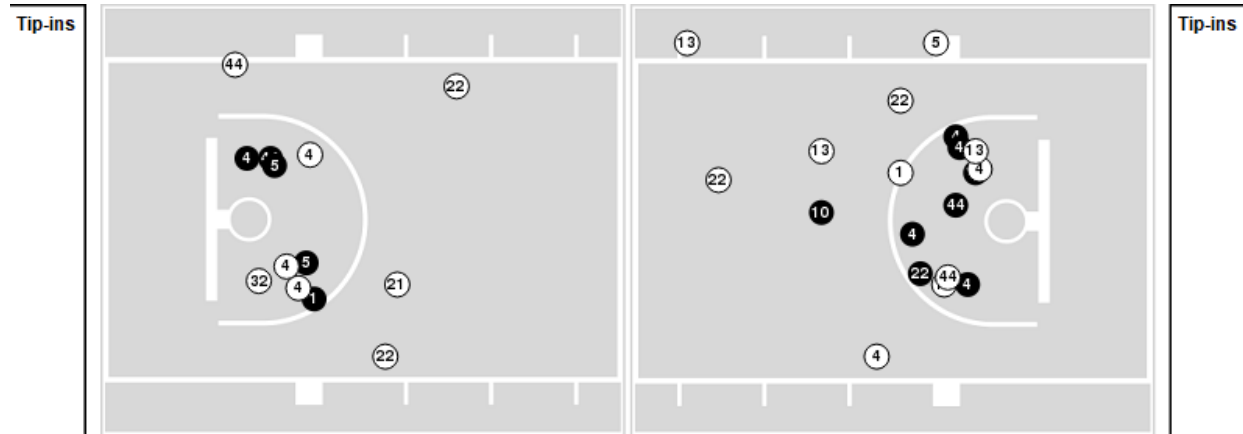

Officials: Tina Napie, Nykeshia Thompson, Jamie Broderick

Players => 1, 2, 3, 4, 5, 10, 11, 13, 15, 21, 22, 23, 24, 32, 33, 35, 44FG Types=>AllResults=>All

N.C. Central

All Field Goals

Blow Up Chart

● Made ○ Missed N - Player Number