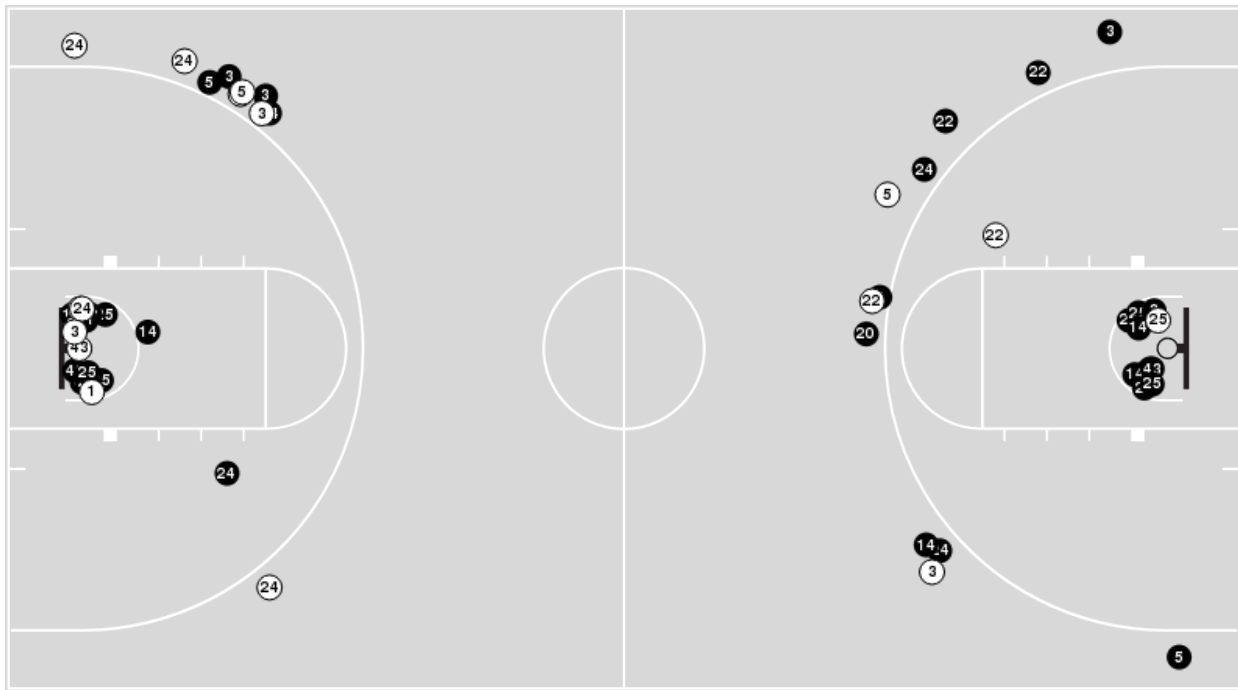

Officials: Tina Napie, Nykeshia Thompson, Jamie Broderick

Players => AllFG Types=>AllResults=>All

Iowa

All Field Goals

Blow Up Chart

● Made ○ Missed N - Player Number

Iowa	M/A	%
Field Goals	37/53	70
2 Points	24/31	77
3 Points	13/22	59
Free Throws	15/18	83