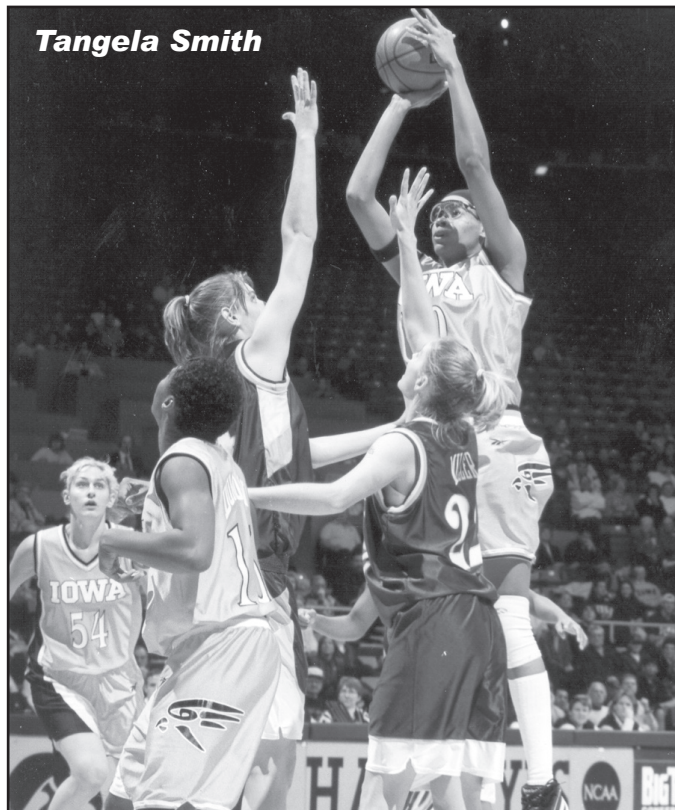

IOWA WNIT RECORDS

Individual

Points _____ 23, Jamie Cavey vs. Creighton, 2005
FG _____ 9, Jamie Cavey vs. Marquette, 2003
                  9, Jamie Cavey at SMS, 2005
FGA _____ 19, Crystal Smith vs. Arkansas State, 2005
                  19, Jamie Cavey at SMS, 2005
3pt. FG _____ 4, Jenna Armstrong at SMS, 2005
3pt. FGA _____ 6, Kristi Faulkner vs. Marquette, 2003
                  6, Johanna Solverson vs. Marquette, 2003
FT _____ 7, Kristi Faulkner vs. Marquette, 2003
FTA _____ 8, Jamie Cavey vs. Arkansas State, 2005
Rebounds _____ 13, Jamie Cavey at SMS, 2005
Assists _____ 8, Johanna Solverson, at SMS, 2005
Blocks _____ 4, Jennie Lillis vs. Marquette, 2003
Steals _____ 5, Crystal Smith vs Creighton, 2005

Team

Points _____ 93 vs. Saint Louis, 2003
FG _____ 35 vs. Saint Louis, 2003
FGA _____ 68 vs. Saint Louis, 2003
FG% _____ 52.9% at Nebraska (27-of-51), 2005
3pt. FG _____ 9 at SMS, 2005
3pt. FGA _____ 20 vs. Marquette, 2003
FT _____ 19 vs. Saint Louis, 2003
FTA _____ 22 vs. Saint Louis, 2003
FT% _____ 88.2% vs. Marquette (15-of-17), 2003
Rebounds _____ 57 vs. Saint Louis, 2003
Assists _____ 26 at SMS, 2005
Blocks _____ 4 vs. Saint Louis, 2003
                  4 vs. Marquette, 2003
Steals _____ 12 vs. Creighton, 2005

Tangela Smith