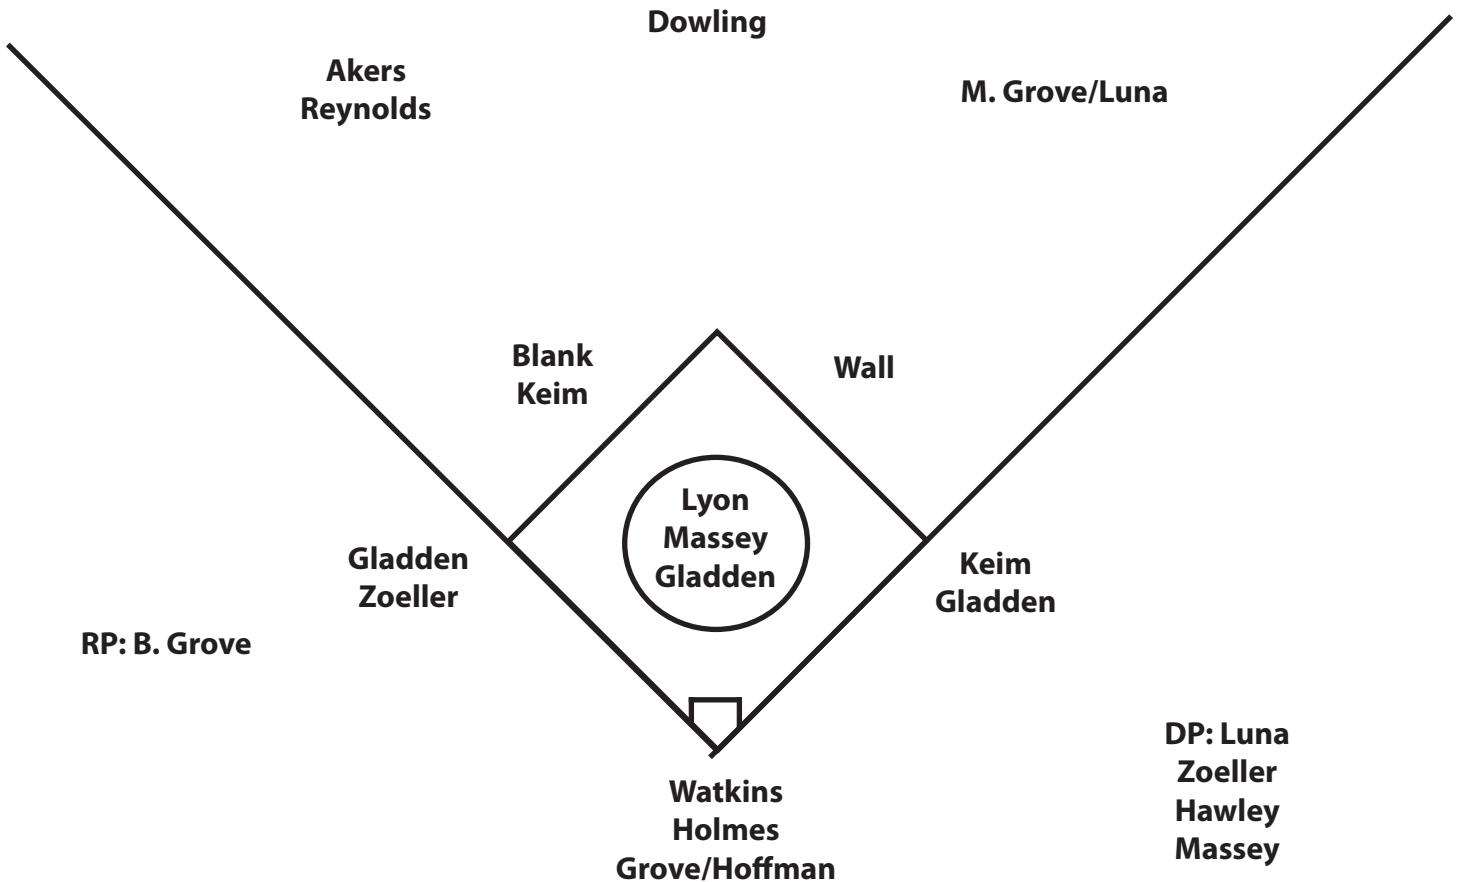

Iowa's Individual Team Batting Leaders

Batting Avg.	.409, Megan Blank
Games Played	47 (4 players)
Games Started	47 (3 players)
At Bats	150, Johnnie Dowling
Runs	31, Megan Blank/Katie Keim
Hits	56, Megan Blank

Doubles	17, Megan Blank
Triples	5, Megan Blank
Home Runs	8, Katie Keim
RBI	36, Katie Keim
Total Bases	89, Megan Blank
Slugging Pct.	.650, Megan Blank
Walks	24, Megan Blank
Hit by Pitch	13, Liz Watkins
Strikeouts	41, Melanie Gladden
On-Base Percentage	.500, Megan Blank
Sacrifice Flies	2, Brianna Luna/Katie Keim/Megan Blank
Sacrifice Hits	12, Ashley Akers
Stolen Bases	9, Johnnie Dowling
Stolen Base Attempts	13, Johnnie Dowling

Iowa's Individual Pitching Leaders

ERA	2.15, Kayla Massey
Wins	12, Kayla Massey
Appearances	28, Kayla Massey
Games Started	25, Chelsea Lyon
Complete Games	20, Kayla Massey
Shutouts	5, Chelsea Lyon/Kayla Massey
Saves	n/a
Innings Pitched	156.2, Chelsea Lyon
Strikeouts	106, Chelsea Lyon/Kayla Massey
Opponent Batting Average	.231, Kayla Massey

HAWKEYE DEFENSIVE DEPTH CHART