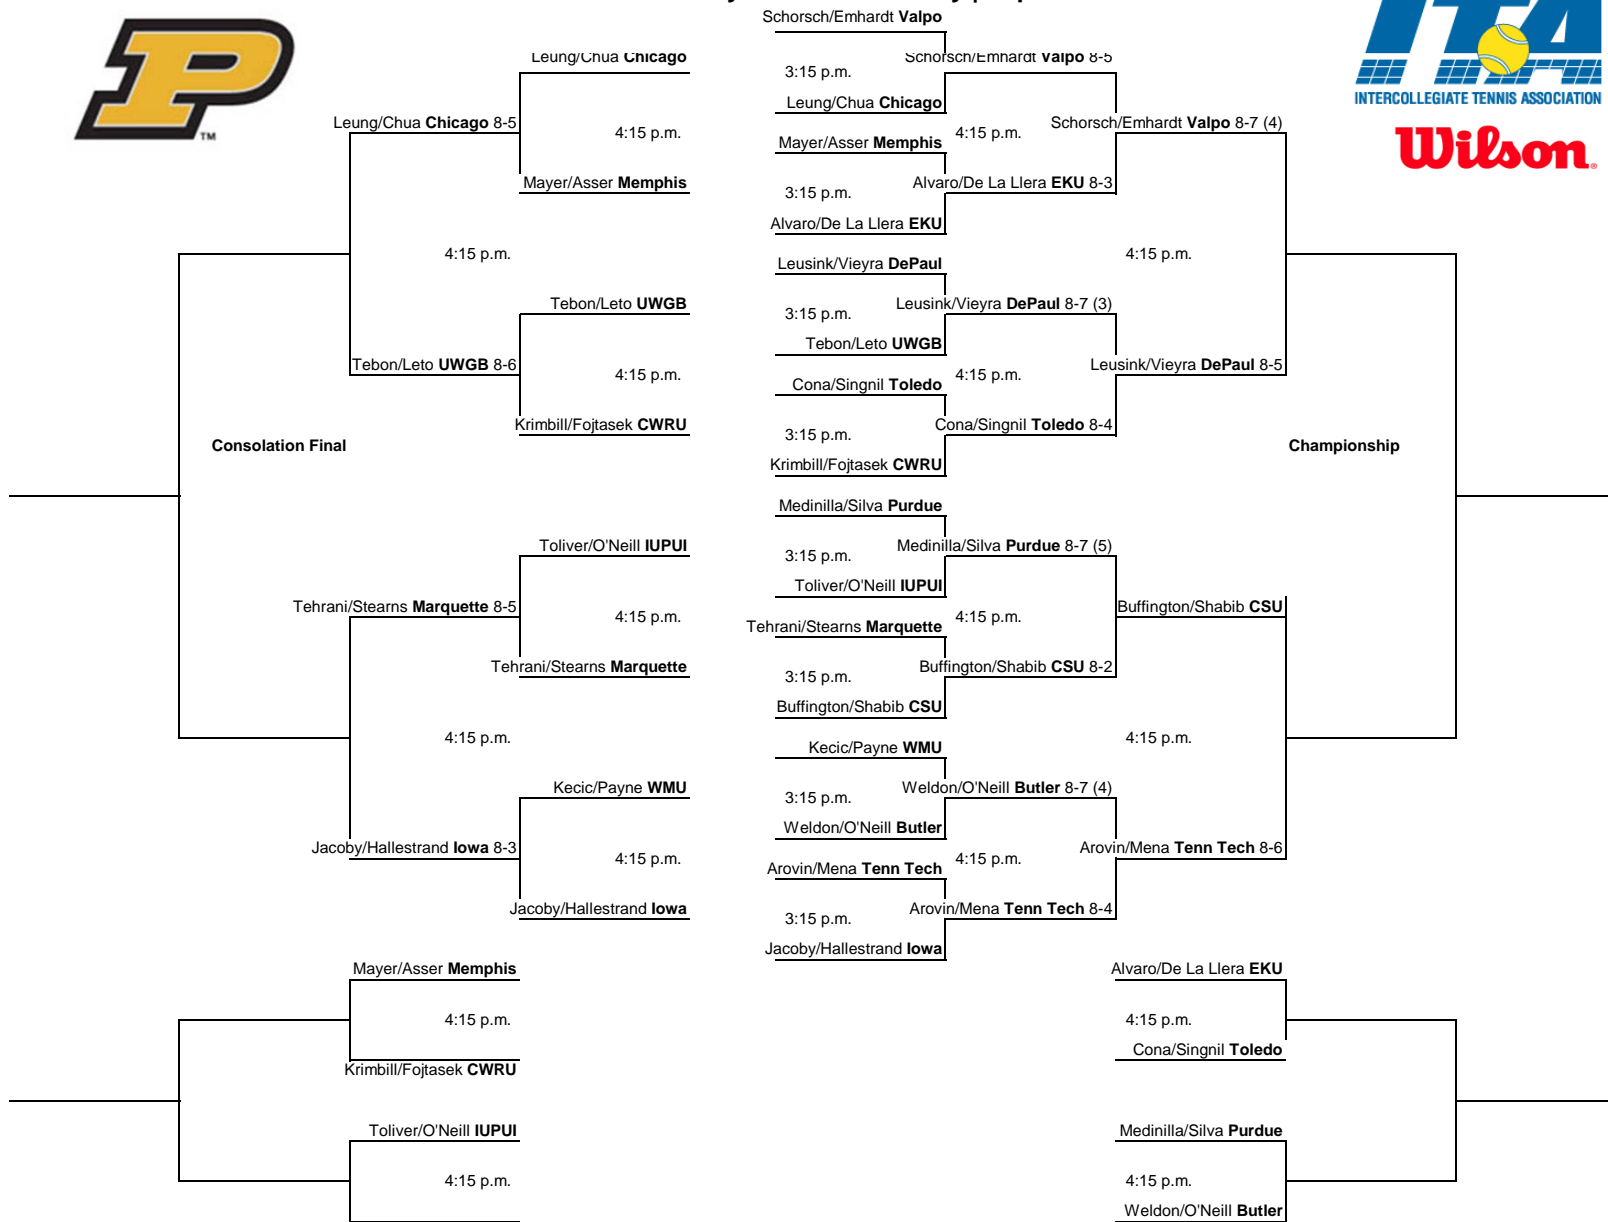

Purdue Fall Invitational Tournament - Doubles Flight A

An Intercollegiate Tennis Association Sanctioned Event

Hosted by Purdue University | September 19-21