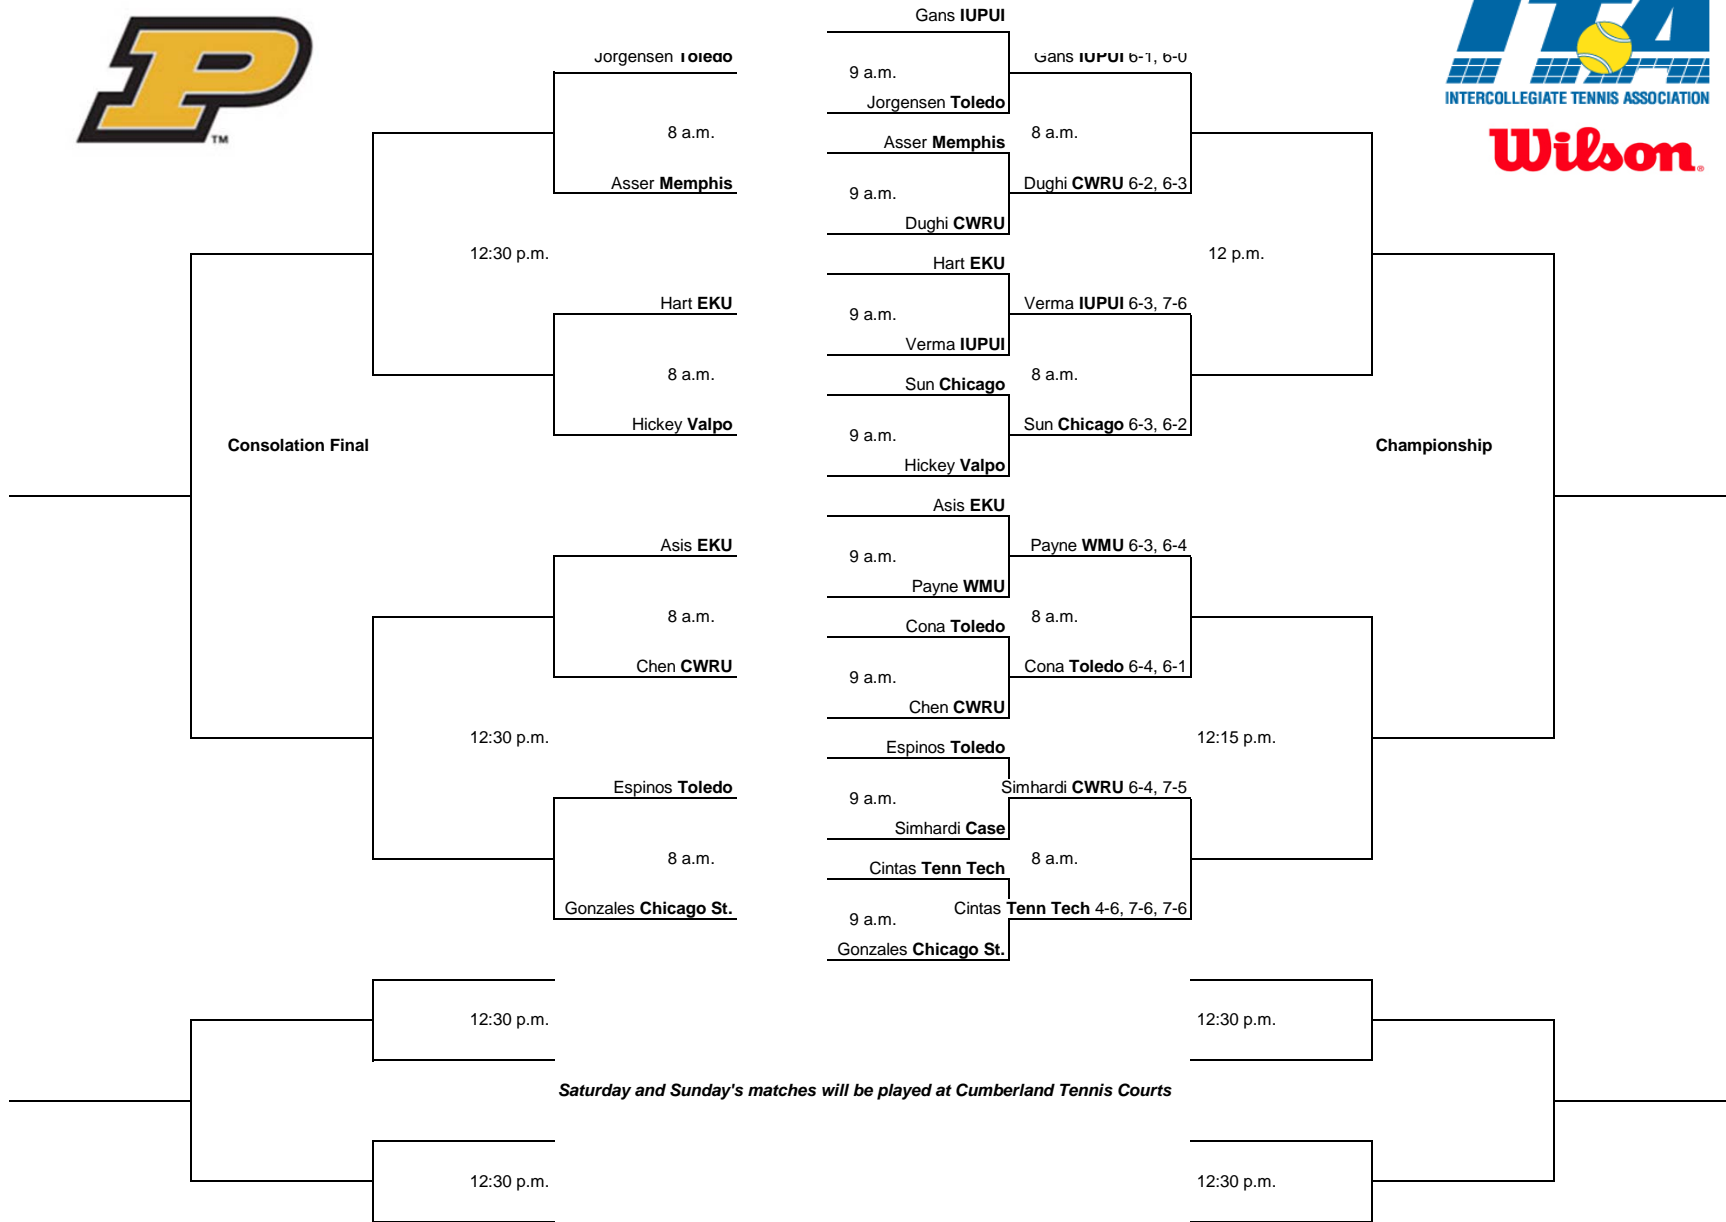

# Purdue Fall Invitational Tournament - Flight B

An Intercollegiate Tennis Association Sanctioned Event

Hosted by Purdue University | September 19-21

# Purdue Fall Invitational Tournament - Flight D

An Intercollegiate Tennis Association Sanctioned Event

Hosted by Purdue University | September 19-21

# Purdue Fall Invitational Tournament - Flight E

An Intercollegiate Tennis Association Sanctioned Event

Hosted by Purdue University | September 19-21

# Purdue Fall Invitational Tournament - Flight F

An Intercollegiate Tennis Association Sanctioned Event

Hosted by Purdue University | September 19-21