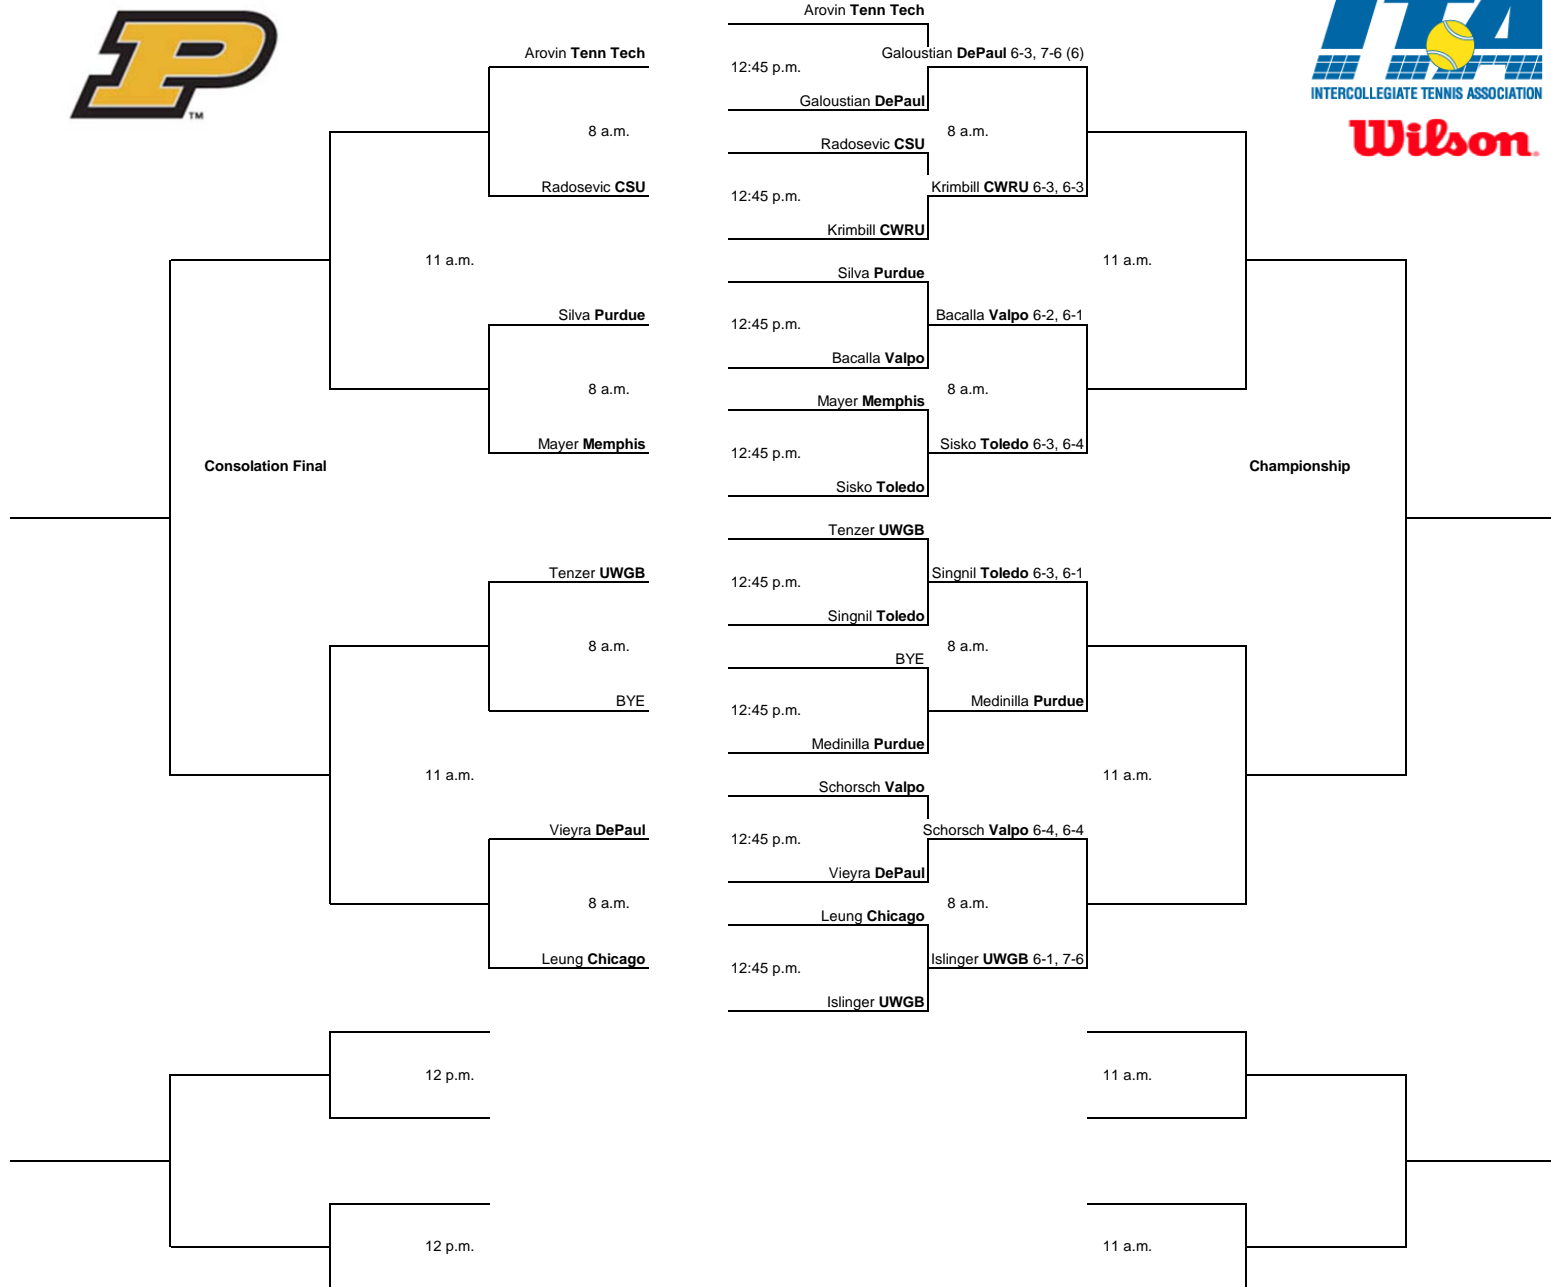

# Purdue Fall Invitational Tournament - Flight A

An Intercollegiate Tennis Association Sanctioned Event

Hosted by Purdue University | September 19-21

# Purdue Fall Invitational Tournament - Flight B

An Intercollegiate Tennis Association Sanctioned Event

Hosted by Purdue University | September 19-21

# Purdue Fall Invitational Tournament - Flight C

An Intercollegiate Tennis Association Sanctioned Event

Hosted by Purdue University | September 19-21

# Purdue Fall Invitational Tournament - Flight D

An Intercollegiate Tennis Association Sanctioned Event

Hosted by Purdue University | September 19-21