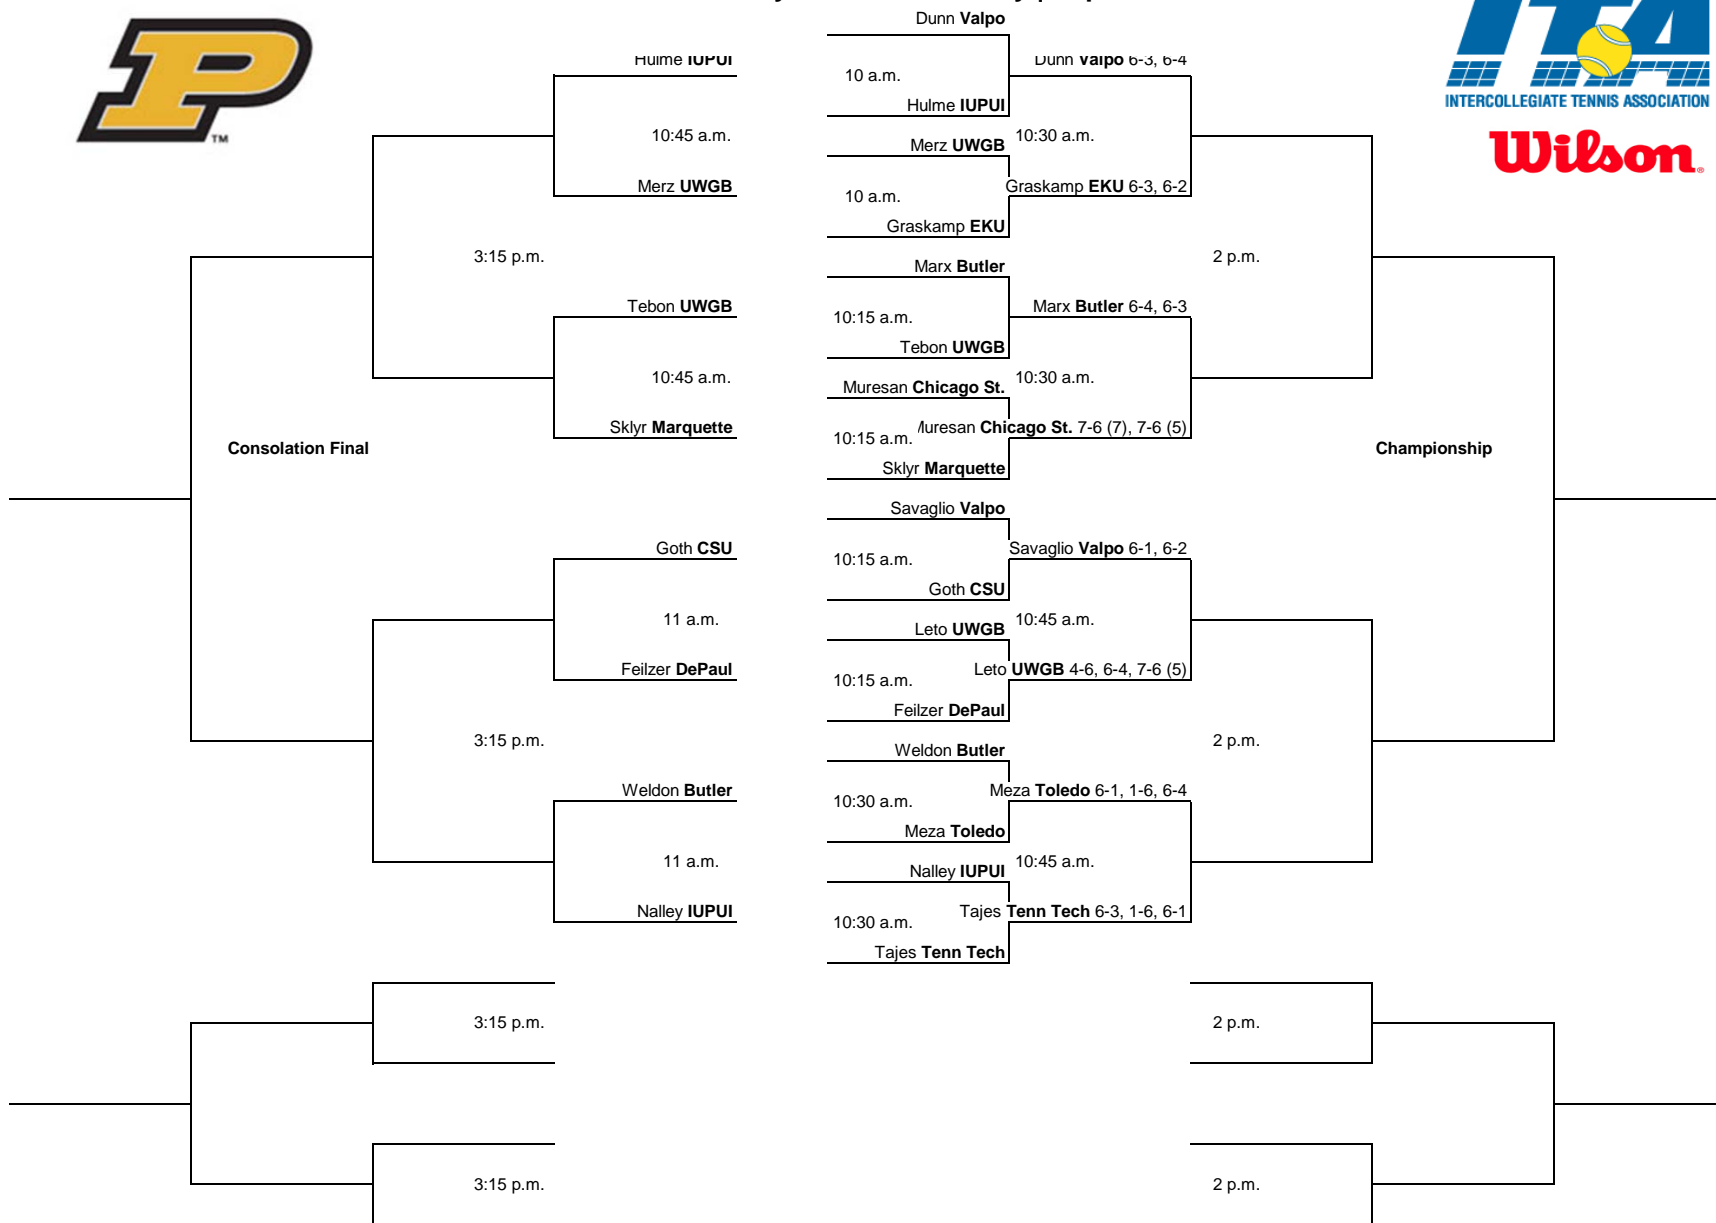

# Purdue Fall Invitational Tournament - Flight B

An Intercollegiate Tennis Association Sanctioned Event

Hosted by Purdue University | September 19-21

# Purdue Fall Invitational Tournament - Flight C

An Intercollegiate Tennis Association Sanctioned Event

Hosted by Purdue University | September 19-21

# Purdue Fall Invitational Tournament - Flight D

An Intercollegiate Tennis Association Sanctioned Event

Hosted by Purdue University | September 19-21

# Purdue Fall Invitational Tournament - Flight E

An Intercollegiate Tennis Association Sanctioned Event

Hosted by Purdue University | September 19-21