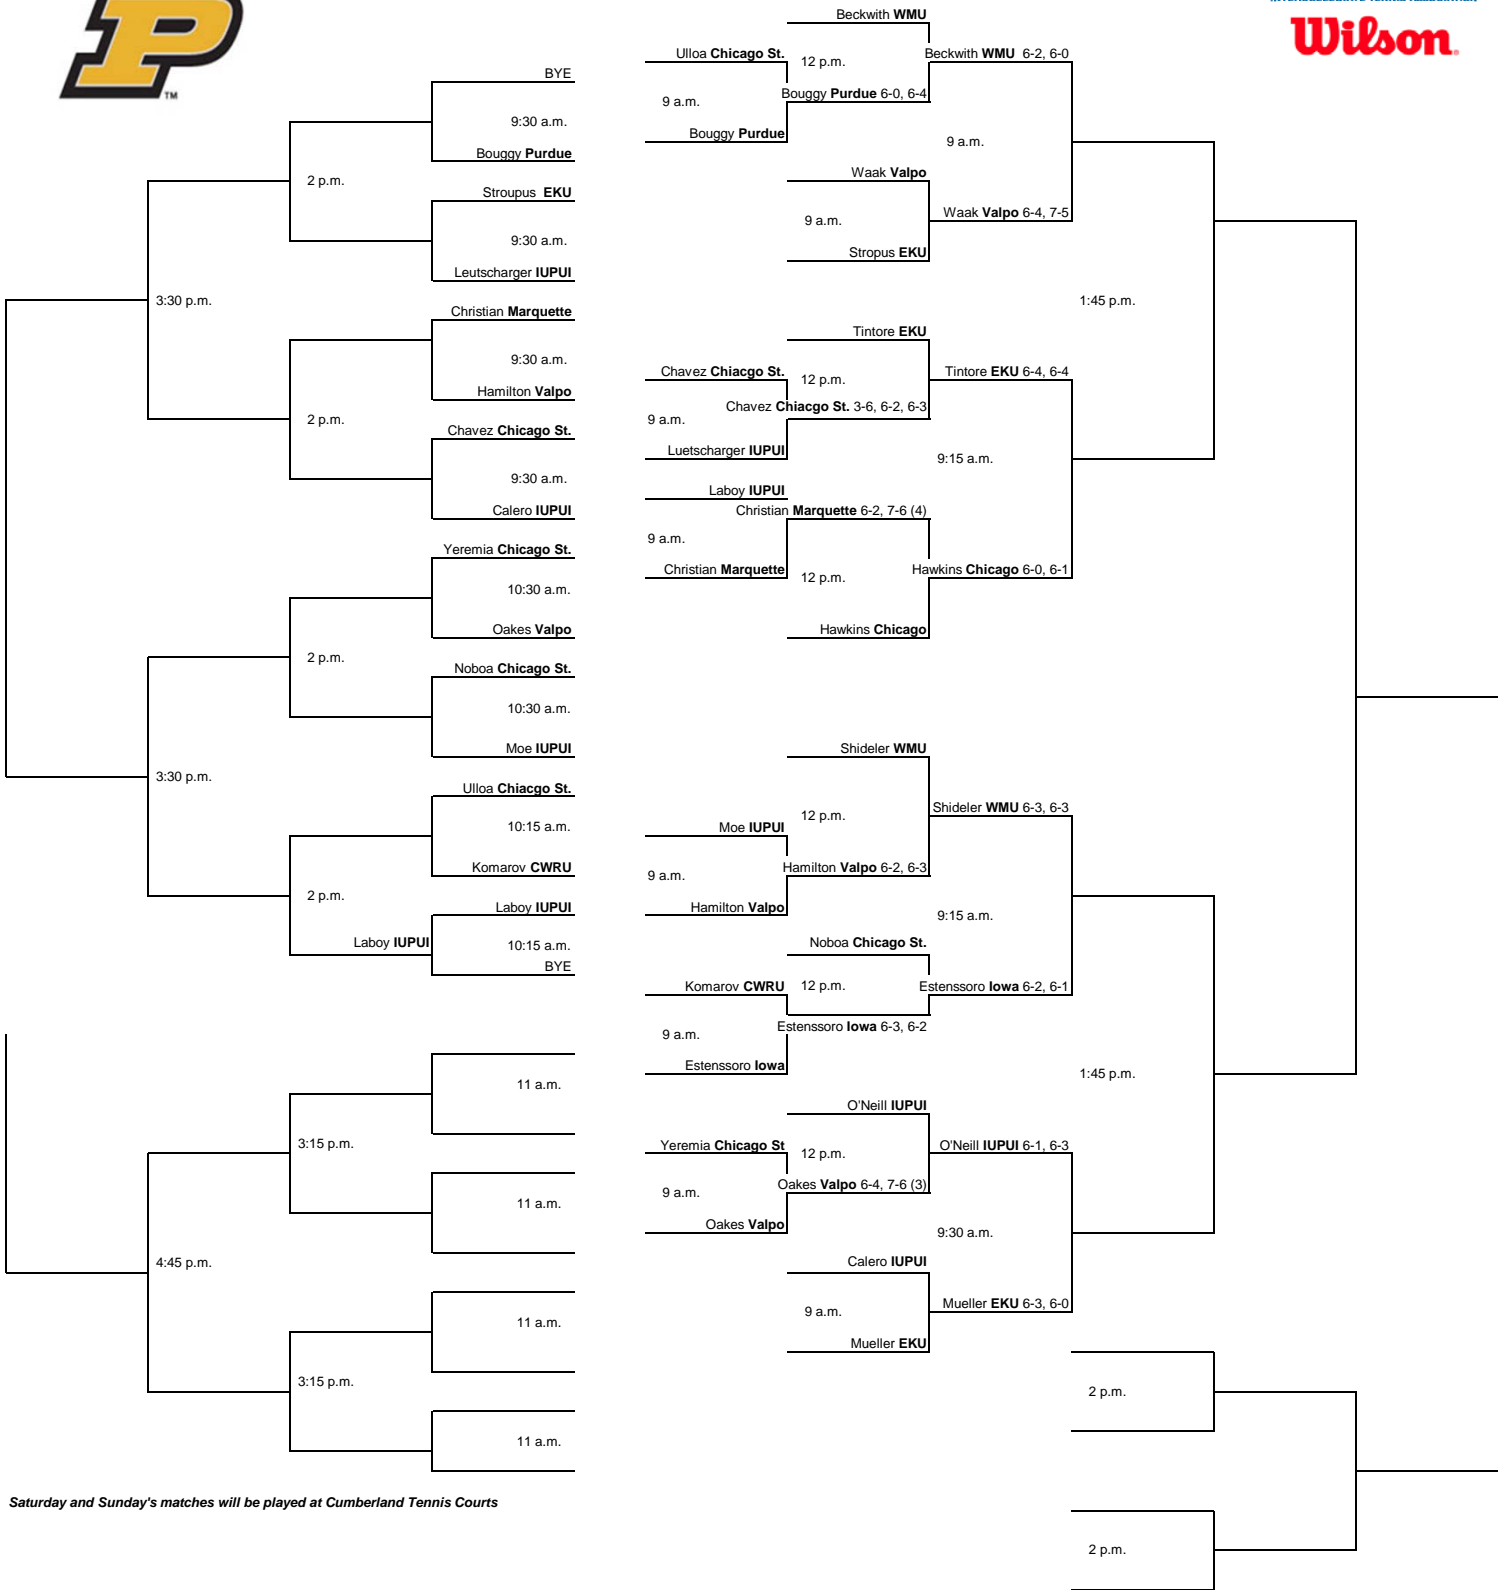

# Purdue Fall Invitational Tournament - Flight B

An Intercollegiate Tennis Association Sanctioned Event

Hosted by Purdue University | September 19-21

# Purdue Fall Invitational Tournament - Flight D

An Intercollegiate Tennis Association Sanctioned Event

Hosted by Purdue University | September 19-21

# Purdue Fall Invitational Tournament - Flight F

An Intercollegiate Tennis Association Sanctioned Event

Hosted by Purdue University | September 19-21

# Purdue Fall Invitational Tournament - Flight G

An Intercollegiate Tennis Association Sanctioned Event

Hosted by Purdue University | September 19-21

Saturday and Sunday's matches will be played at Cumberland Tennis Courts