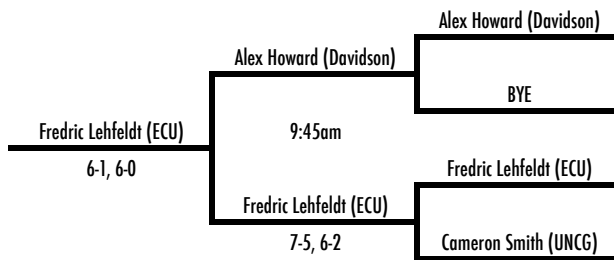

October 11-13
Wake Forest Tennis Complex

A2 SINGLES

13th Place Bracket

Fifth Place Bracket

15h Place

7th Place

2013 WFU Fall Invite

October 11-13
Wake Forest Tennis Complex

B1 SINGLES

13th Place Bracket

Fifth Place Bracket

15h Place

Cameron Smith (UNCG)

7th Place

2013 WFU Fall Invite

October 11-13
Wake Forest Tennis Complex