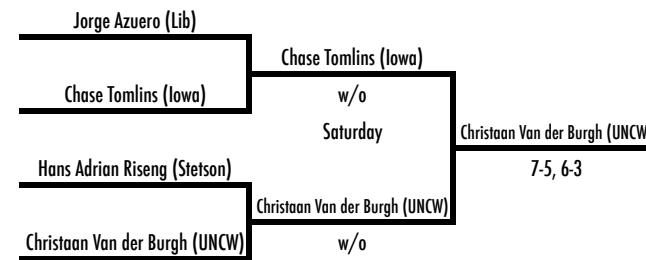

October 11-13
Wake Forest Tennis Complex

C2 SINGLES

2013 WFU Fall Invite

October 11-13
Wake Forest Tennis Complex

C2 SINGLES

13th Place Bracket

Fifth Place Bracket

15h Place