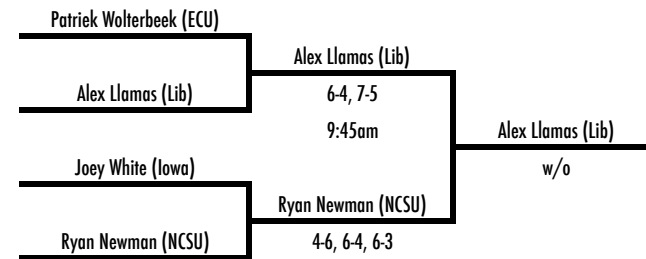

2013 WFU Fall Invite

October 11-13
Wake Forest Tennis Complex

C1 SINGLES

13th Place Bracket

Fifth Place Bracket

15h Place

7th Place

2013 WFU Fall Invite