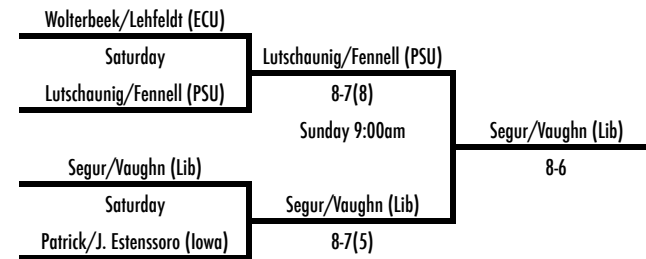

2013 WFU Fall Invite

October 11-13
Wake Forest Tennis Complex

B DOUBLES

13th Place Bracket

Fifth Place Bracket

2013 WFU Fall Invite

October 11-13
Wake Forest Tennis Complex

Friday, October 11
Round of 16