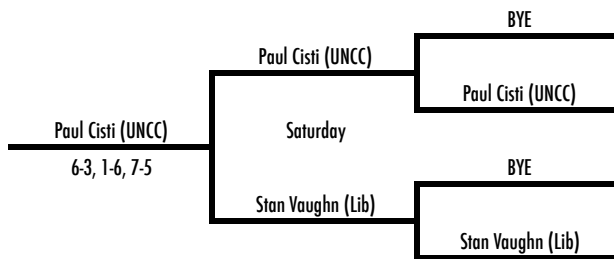

C1 SINGLES

13th Place Bracket