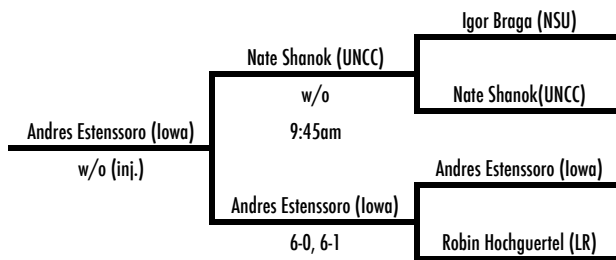

2013 WFU Fall Invite

October 11-13
Wake Forest Tennis Complex

C1 SINGLES

13th Place Bracket

Fifth Place Bracket

15h Place

7th Place

2013 WFU Fall Invite

October 11-13
Wake Forest Tennis Complex

C2 SINGLES

2013 WFU Fall Invite

October 11-13
Wake Forest Tennis Complex

C2 SINGLES

13th Place Bracket

Fifth Place Bracket

15h Place

2013 WFU Fall Invite

October 11-13
Wake Forest Tennis Complex

D1 SINGLES

2013 WFU Fall Invite

October 11-13
Wake Forest Tennis Complex

D2 SINGLES

13th Place Bracket

Fifth Place Bracket