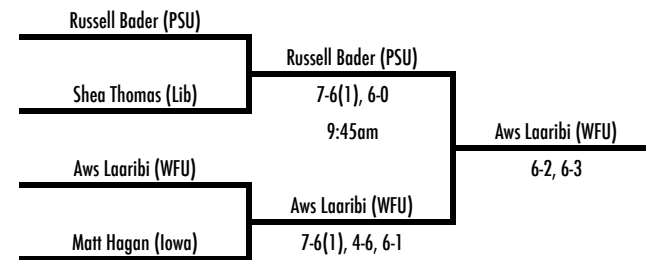

2013 WFU Fall Invite

October 11-13
Wake Forest Tennis Complex

A1 SINGLES

13th Place Bracket

Fifth Place Bracket

15h Place

7th Place

2013 WFU Fall Invite