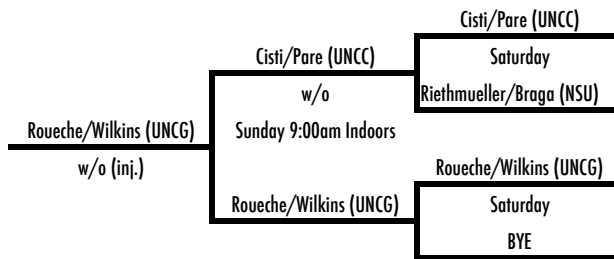

2013 WFU Fall Invite

October 11-13
Wake Forest Tennis Complex

B DOUBLES

13th Place Bracket

Fifth Place Bracket

2013 WFU Fall Invite

October 11-13
Wake Forest Tennis Complex

Friday, October 11
Round of 16

Saturday, October 12
Cons. Quarterfinals

Saturday, October 12
Quarterfinals

Saturday, October 12
Cons. Semifinals

Saturday, October 12
Semifinals

Sunday, October 13
Cons. Finals

Sunday, October 13
Finals

C DOUBLES

2013 WFU Fall Invite

October 11-13
Wake Forest Tennis Complex

C DOUBLES

13th Place Bracket

Fifth Place Bracket

15h Place

Nigro/Bernard (ECU)

7th Place