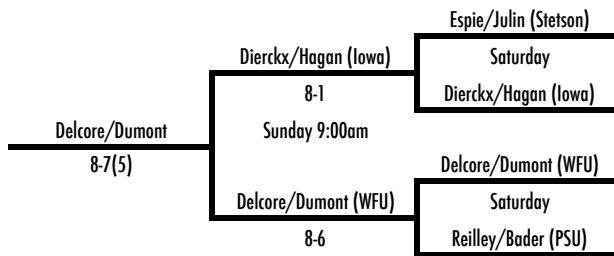

2013 WFU Fall Invite

October 11-13
Wake Forest Tennis Complex

D1 SINGLES

2013 WFU Fall Invite

October 11-13
Wake Forest Tennis Complex

D2 SINGLES

13th Place Bracket

Fifth Place Bracket

7th Place

2013 WFU Fall Invite

October 11-13
Wake Forest Tennis Complex

A DOUBLES

13th Place Bracket

Fifth Place Bracket

15h Place

Christ/Browne (Furman)

2013 WFU Fall Invite

October 11-13
Wake Forest Tennis Complex

Friday, October 11
Round of 16

Saturday, October 12
Cons. Quarterfinals

Saturday, October 12
Quarterfinals

Saturday, October 12
Cons. Semifinals
Masalle/Weber (UNCC)