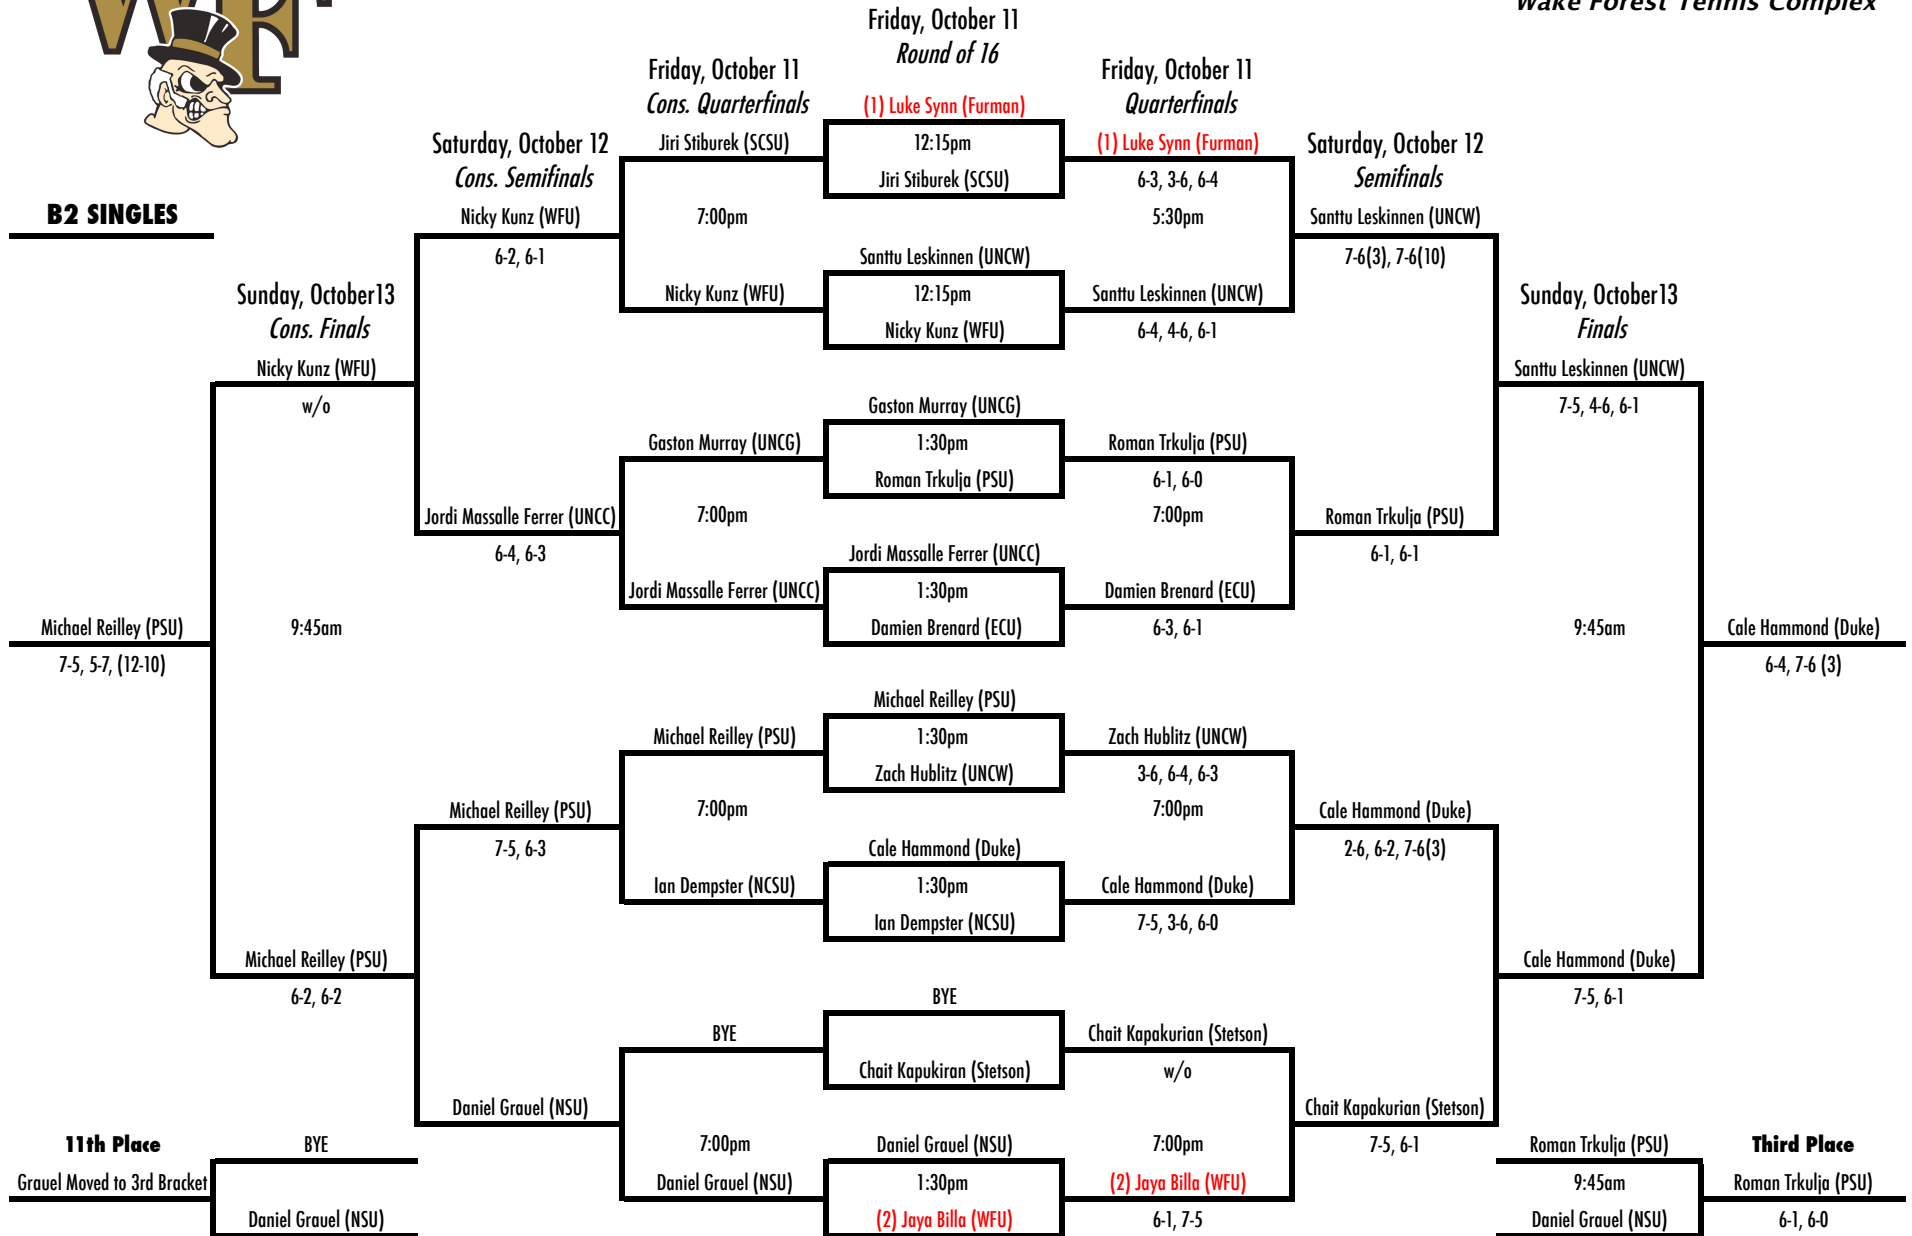

2013 WFU Fall Invite

October 11-13
Wake Forest Tennis Complex

B2 SINGLES