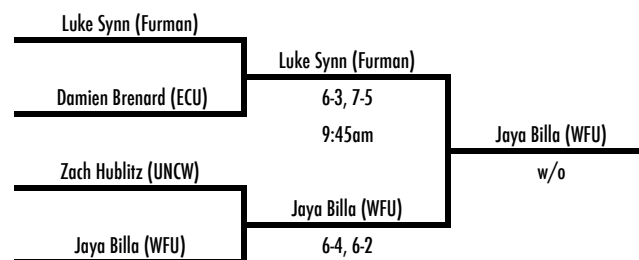

B1 SINGLES

13th Place Bracket

Fifth Place Bracket

15h Place

Cameron Smith (UNCG)

7th Place

2013 WFU Fall Invite

October 11-13
Wake Forest Tennis Complex

B2 SINGLES

2013 WFU Fall Invite

October 11-13
Wake Forest Tennis Complex

B2 SINGLES

13th Place Bracket

Fifth Place Bracket

15h Place

7th Place

2013 WFU Fall Invite

October 11-13
Wake Forest Tennis Complex

C1 SINGLES

13th Place Bracket

Fifth Place Bracket

15h Place

7th Place

2013 WFU Fall Invite