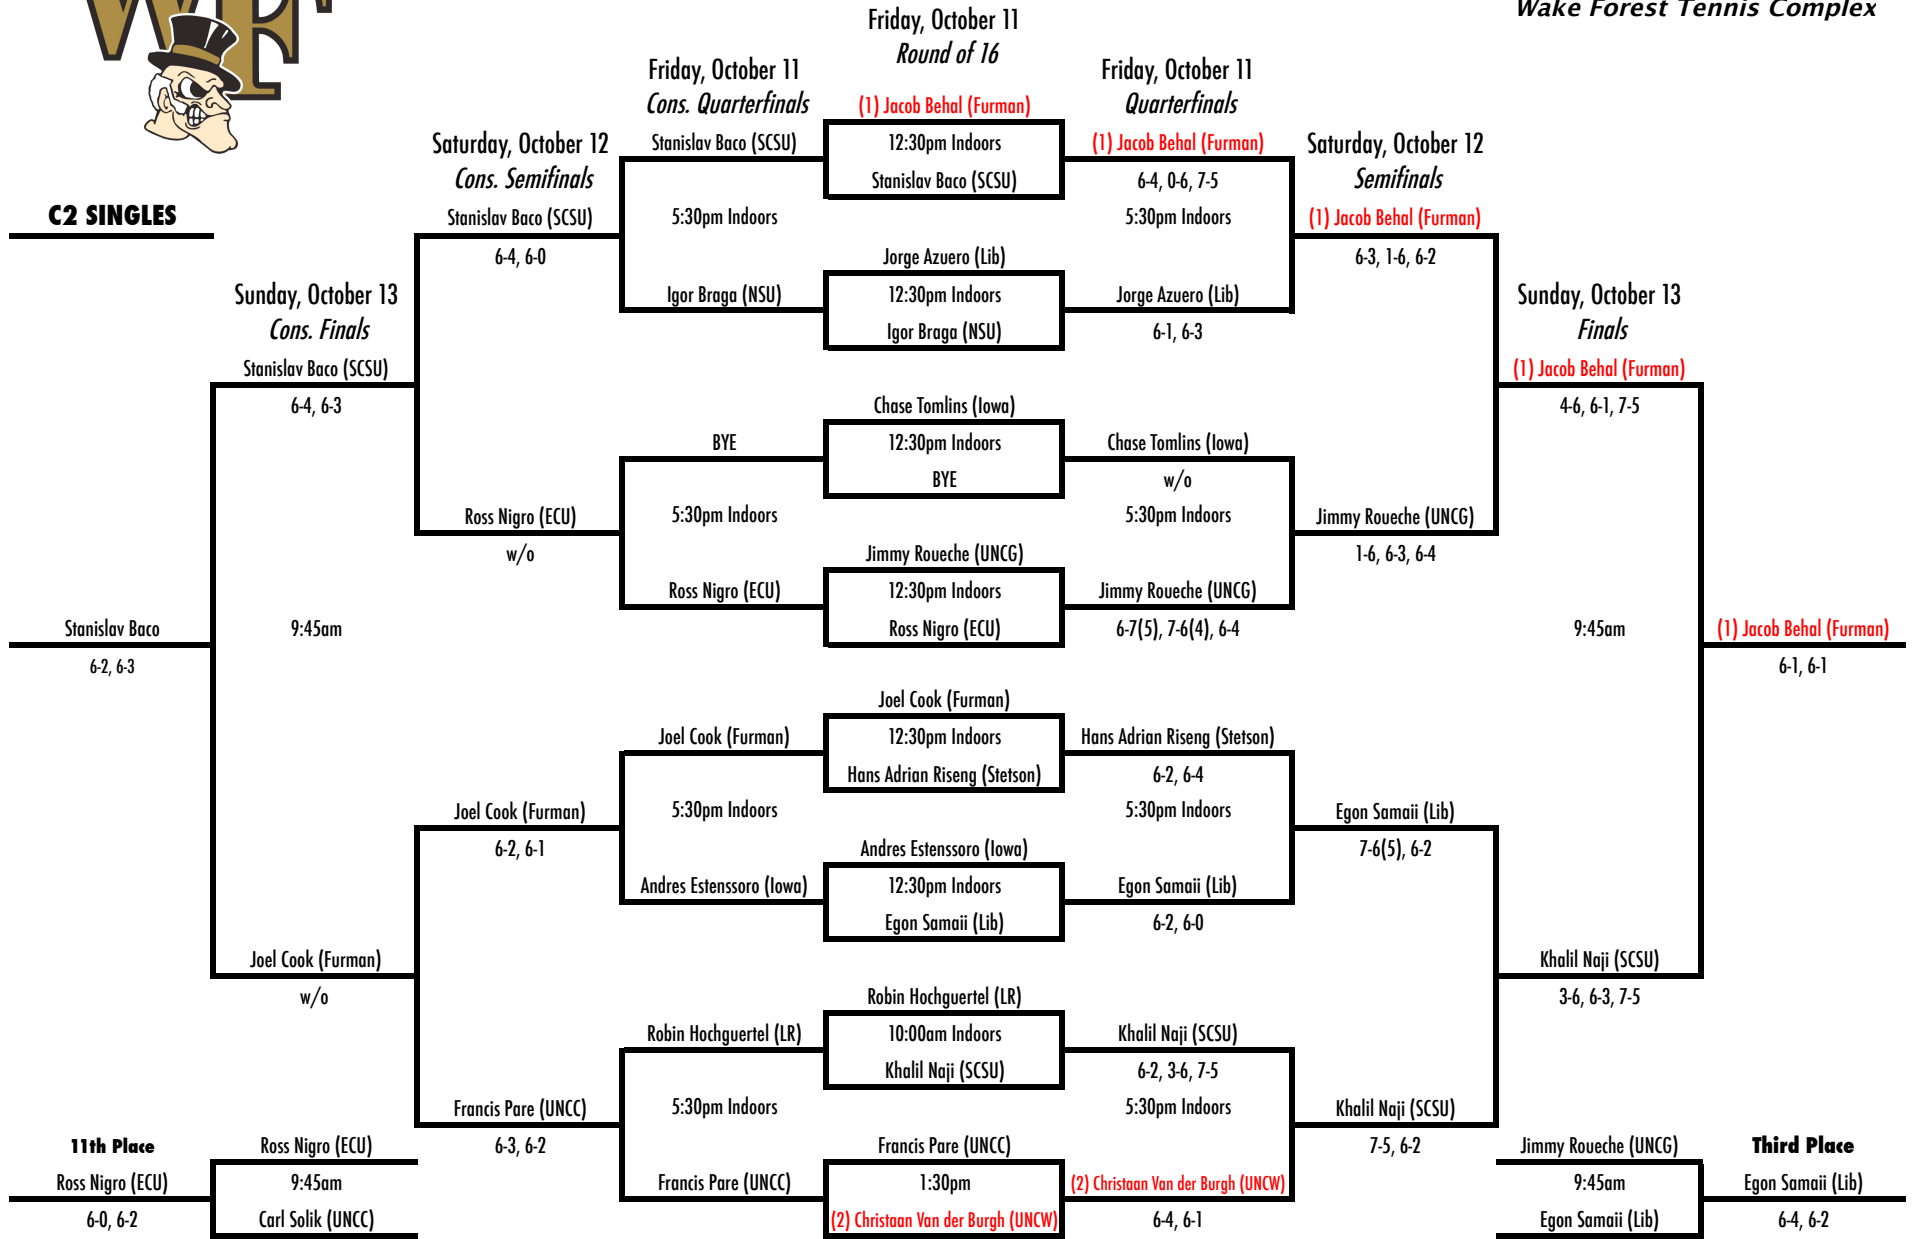

2013 WFU Fall Invite

October 11-13
Wake Forest Tennis Complex

C2 SINGLES