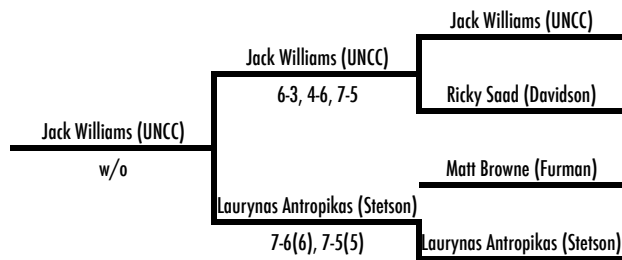

2013 WFU Fall Invite

October 11-13
Wake Forest Tennis Complex

A1 SINGLES

13th Place Bracket

Fifth Place Bracket

15h Place

7th Place

2013 WFU Fall Invite