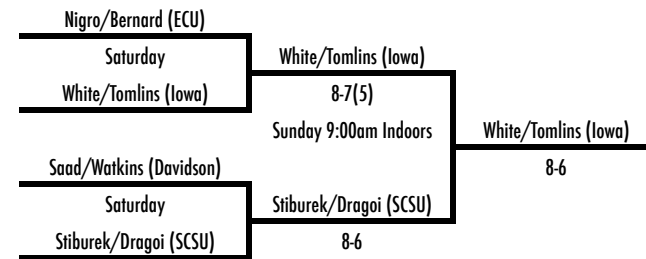

2013 WFU Fall Invite

October 11-13
Wake Forest Tennis Complex

B DOUBLES

13th Place Bracket

Fifth Place Bracket

2013 WFU Fall Invite

October 11-13
Wake Forest Tennis Complex

Friday, October 11
Round of 16

2013 WFU Fall Invite

October 11-13
Wake Forest Tennis Complex

C DOUBLES

13th Place Bracket

Fifth Place Bracket

15h Place

Nigro/Bernard (ECU)

7th Place

2013 WFU Fall Invite

October 11-13
Wake Forest Tennis Complex

D Doubles

7th Place

Secanell/Greve (Lib)
8-1

Third Place

Flynn/Murray (UNCG)
8-4

Sablik/Geaslen (Elon)
8-4