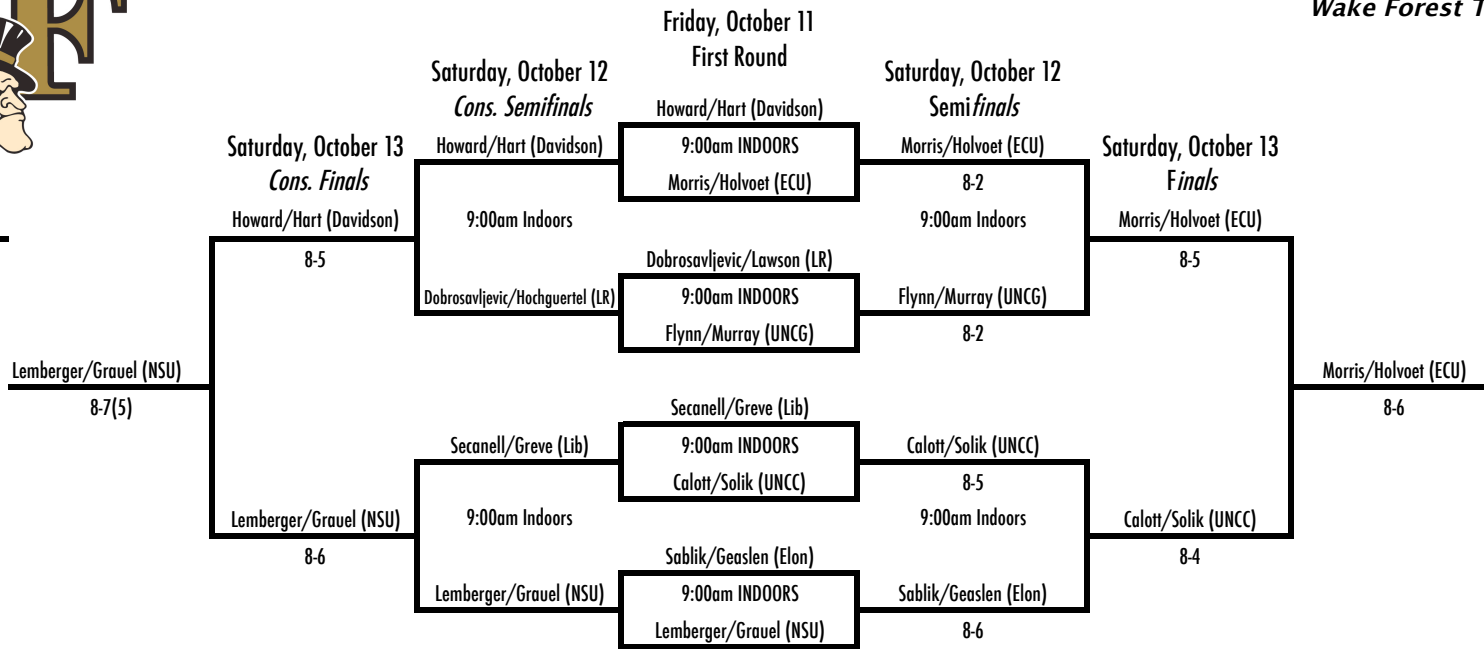

D Doubles

7th Place

Secanell/Greve (Lib)
8-1

Third Place

Flynn/Murray (UNCG)
8-4

Sablik/Geaslen (Elon)
8-4