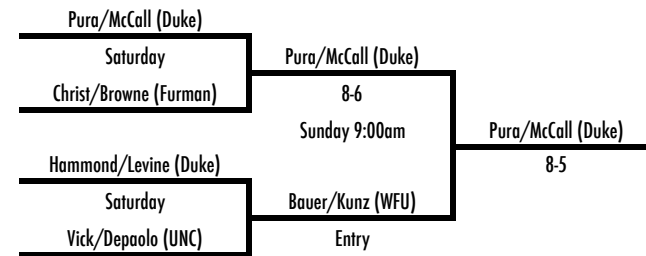

2013 WFU Fall Invite

October 11-13
Wake Forest Tennis Complex

D1 SINGLES

2013 WFU Fall Invite

October 11-13
Wake Forest Tennis Complex

D2 SINGLES

13th Place Bracket

Fifth Place Bracket

7th Place

2013 WFU Fall Invite

October 11-13
Wake Forest Tennis Complex

A DOUBLES

13th Place Bracket

Fifth Place Bracket

15h Place

Christ/Browne (Furman)

2013 WFU Fall Invite

October 11-13
Wake Forest Tennis Complex

Friday, October 11
Round of 16

Saturday, October 12
Cons. Quarterfinals

Saturday, October 12
Quarterfinals

Saturday, October 12
Cons. Semifinals
Masalle/Weber (UNCC)