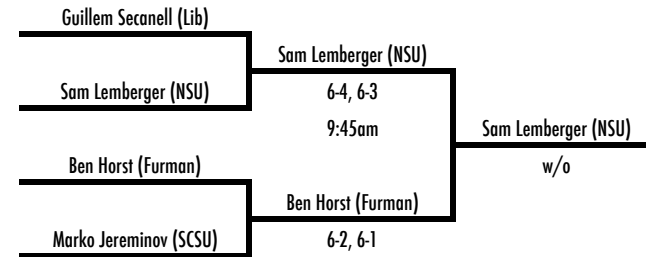

2013 WFU Fall Invite

October 11-13
Wake Forest Tennis Complex

D1 SINGLES

2013 WFU Fall Invite

October 11-13
Wake Forest Tennis Complex

D2 SINGLES

13th Place Bracket

Fifth Place Bracket