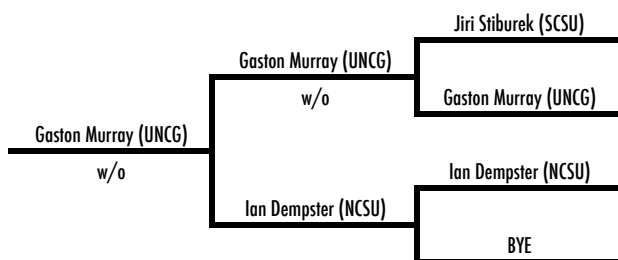

B2 SINGLES

2013 WFU Fall Invite

October 11-13
Wake Forest Tennis Complex

B2 SINGLES

13th Place Bracket

Fifth Place Bracket

15h Place

7th Place

2013 WFU Fall Invite

October 11-13
Wake Forest Tennis Complex

C1 SINGLES

13th Place Bracket

Fifth Place Bracket

15h Place

7th Place

2013 WFU Fall Invite