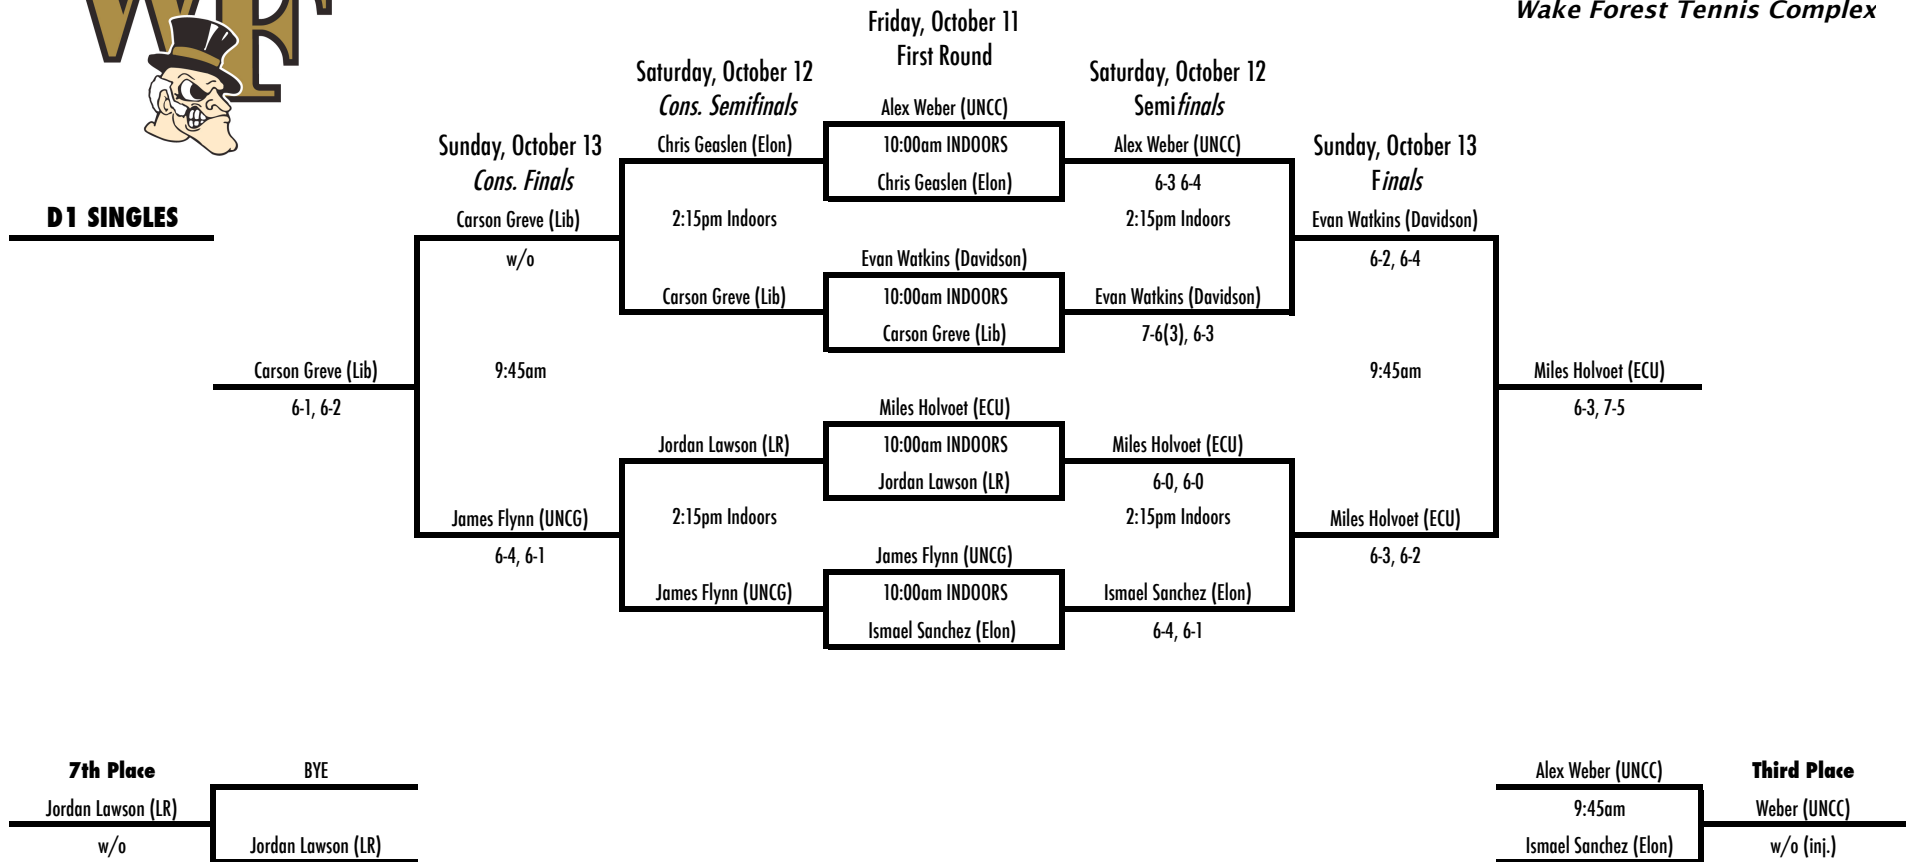

2013 WFU Fall Invite

October 11-13
Wake Forest Tennis Complex

D1 SINGLES