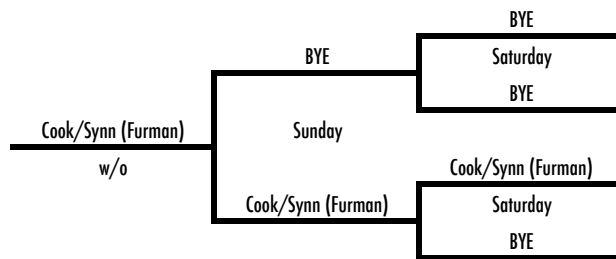

Trkulja/Barry (PSU)
10:00am
Kobza/Baco (SCSU)

Trkulja/Barry (PSU)
8-5
10:00am
Trkulja/Barry (PSU)

Trkulja/Barry (PSU)
8-4

BYE

BYE

(2) Patrick/J. Estenssoro (Iowa)

(2) Patrick/J. Estenssoro (Iowa)
w/o

8-4

2013 WFU Fall Invite

October 11-13
Wake Forest Tennis Complex

B DOUBLES

13th Place Bracket

Fifth Place Bracket

2013 WFU Fall Invite

October 11-13
Wake Forest Tennis Complex

Friday, October 11
Round of 16