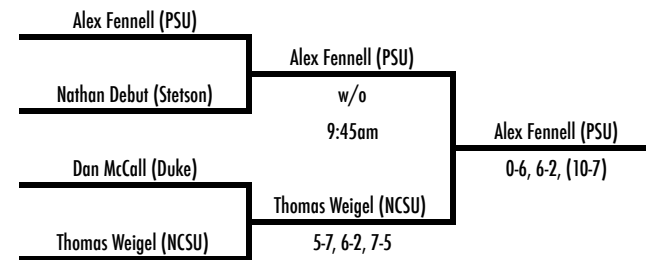

Fifth Place Bracket