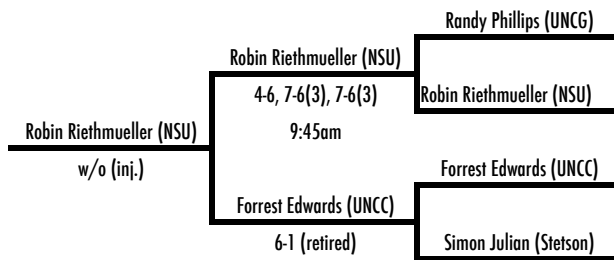

A2 SINGLES

13th Place Bracket