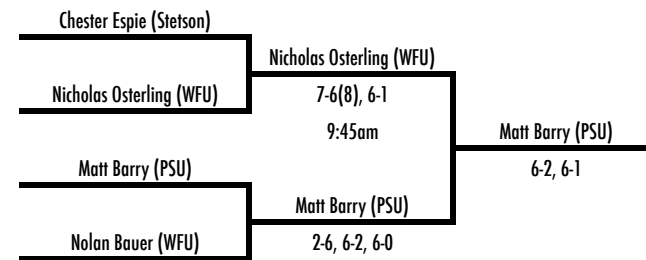

October 11-13
Wake Forest Tennis Complex

A2 SINGLES

13th Place Bracket

Fifth Place Bracket

15h Place

7th Place

2013 WFU Fall Invite

October 11-13
Wake Forest Tennis Complex

B1 SINGLES

13th Place Bracket

Fifth Place Bracket

15h Place

Cameron Smith (UNCG)

7th Place

2013 WFU Fall Invite

October 11-13
Wake Forest Tennis Complex