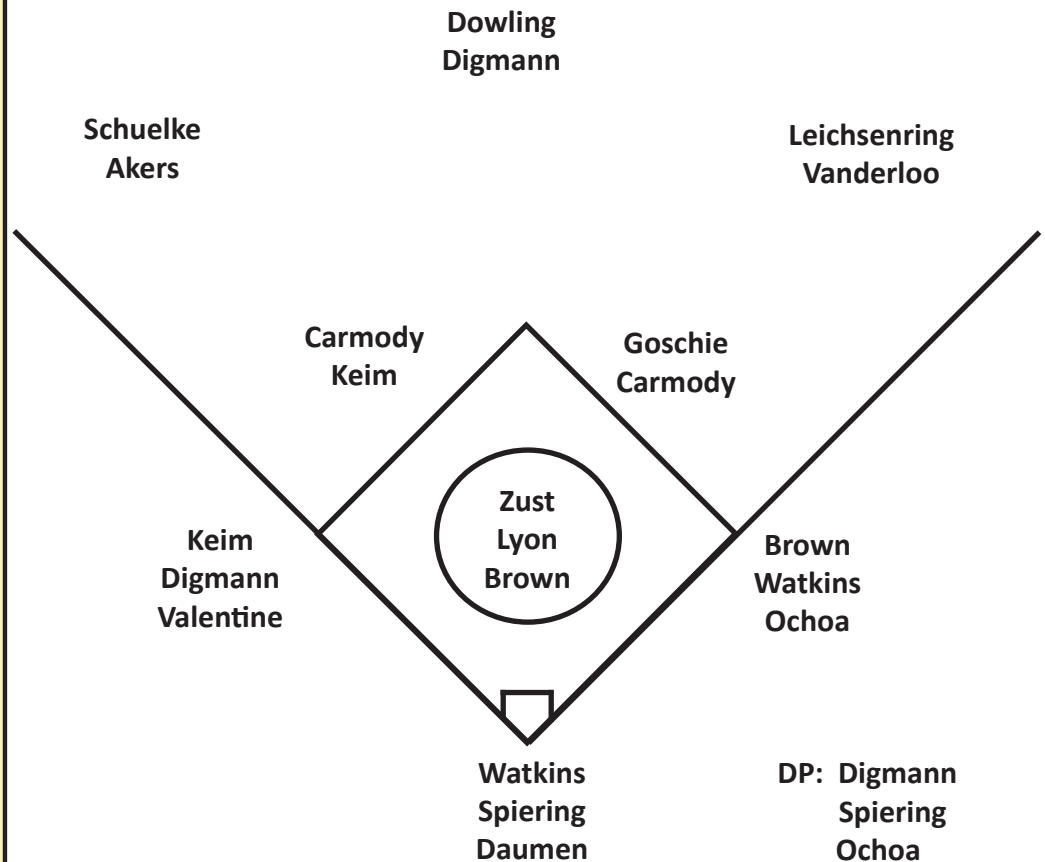

Iowa Team Highs

Longest Winning Streak	4
Longest Losing Streak	4
Current Streak	4
Largest Margin of Victory	8
Largest Margin of Defeat	10
Most At-Bats	Georgia Tech (2/28), 39
Most Runs Scored	South Dakota (3/21), 10
Most Hits	Georgia Tech (2/28), 15
Most RBI	South Dakota (3/21), 10
Most Doubles	Cal State Northridge, 3
Most Triples	six times, 1
Most Home Runs	South Dakota (3/21), 3
Most Stolen Bases	South Dakota (3/21), 5
Most Strikeouts (pitchers)	South Dakota (3/21), 10
Most Errors	Twice, 3
Most Runs Allowed	Maryland (2/27), 11
Most Hits Allowed	Iowa State (2/13) 12
Most Walks Allowed	Maryland (2/27), 8

Iowa's Individual Team Batting Leaders

Batting Avg.	Carmody, .366
Games Played	seven players, 29
Games Started	four players, 29
At Bats	Digmann, 98
Runs	Carmody, 18
Hits	Carmody, 34
Doubles	Ochoa/Watkins, 5

Triples	Watkins, 4
Home Runs	Carmody, 6
RBI	four players, 17
Total Bases	Carmody, 55
Slugging Pct.	Watkins, .644
Walks	Brown, 17
Hit by Pitch	Watkins, 4
Strikeouts	Schuelke, 23
On-Base Percentage	Watkins, .448
Sacrifice Flies	Brown, 2
Sacrifice Hits	Keim, 5
Stolen Bases	Digmann, 11
Stolen Base Attempts	Digmann, 13

Iowa's Individual Pitching Leaders

ERA	Zust, 2.35
Wins	Zust, 9
Appearances	Zust, 26
Games Started	Zust, 19
Complete Games	Zust, 12
Shutouts	Zust, 2
Saves	Zust, 1
Innings Pitched	Zust, 119.1
Strikeouts	Zust, 68
Opponent Batting Average	Lyon, .233

Hawkeye Defensive Depth Chart