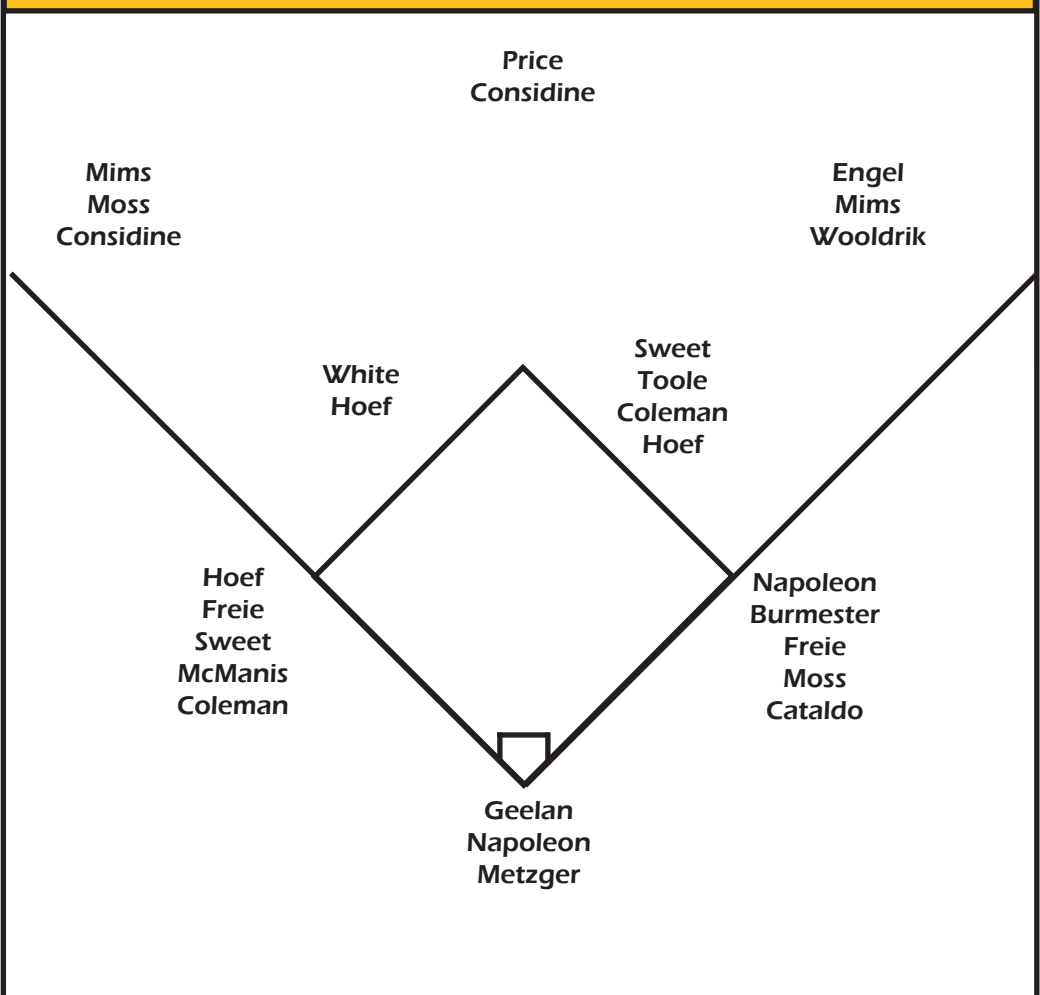

RBI.....	PRICE (30)
TOTAL BASES.....	PRICE (71)
SLUGGING PCT.....	BURMESTER (.527)
WALKS.....	PRICE, NAPOLEON, MOSS (19)
HIT BY PITCH.....	HOEF (12)
STRIKEOUTS.....	SWEET (37)
ON-BASE PERCENTAGE	METZGER (.500)
OPS	BURMESTER (.937)
SACRIFICE FLIES.....	WHITE, NAPOLEON, ENGEL (3)
SACRIFICE BUNTS.....	WHITE (11)
STOLEN BASES.....	SWEET (20)
STOLEN BASE ATTEMPTS	SWEET (26)

Iowa's Individual Team Batting Leaders

BATTING AVE.	BURMESTER (.338)
GAMES.....	PRICE, WHITE (43)
GAMES STARTED	PRICE (43)
AT BATS	PRICE (167)
RUNS.....	PRICE, WHITE (35)
HITS.....	PRICE (50)
DOUBLES.....	PRICE (9)
TRIPLES	WHITE (5)
HOME RUNS	BURMESTER, PRICE (2)

Iowa's Individual Pitching Leaders

ERA	GUDEX (1.29)
WINS.....	MAITLAND, GUDEX, SEWARD (4)
LOSSES.....	O'LOUGHLIN (5)
WINNING PCT.....	TURNBULL (1.000)
APPEARANCES.....	GUDEX, BRUNE (19)
GAMES STARTED	MAITLAND (10)
COMPLETE GAMES	MAITLAND (2)
SHUTOUTS	
SAVES.....	GUDEX (6)
INNINGS PITCHED	MAITLAND (56)
STRIKEOUTS.....	MAITLAND (37)
OPPONENT BATTING AVERAGE	GUDEX (.155)
WHIP	GUDEX (0.96)

Hawkeye Defensive Depth Chart