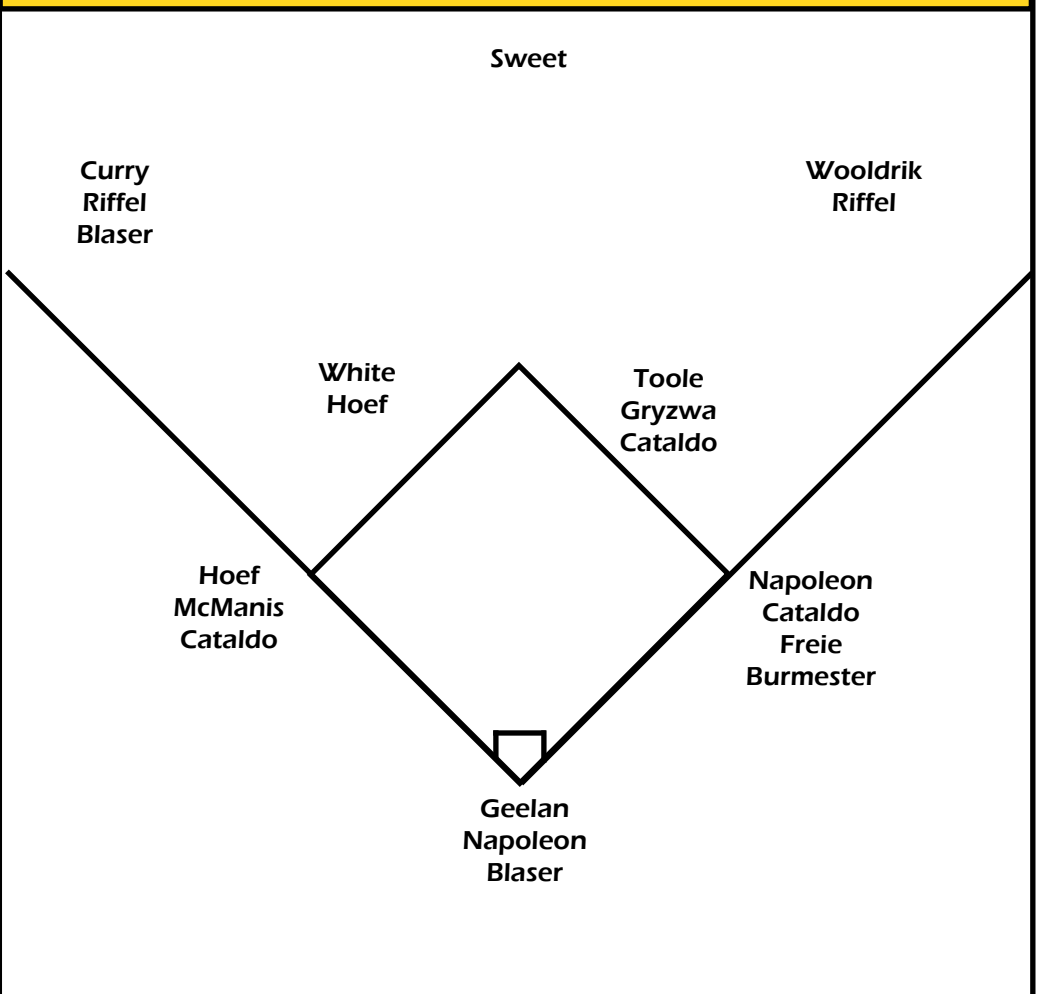

RBI	NAPOLEON (50)
TOTAL BASES	SWEET (94)
SLUGGING PCT.	SWEET (.639)
WALKS	WHITE (29)
HIT BY PITCH	HOEF, WHITE (9)
STRIKEOUTS	WHITE (40)
ON-BASE PERCENTAGE	NAPOLEON (.527)
OPS	SWEET (1.118)
SACRIFICE FLIES	HOEF (6)
SACRIFICE BUNTS	SWEET (11)
STOLEN BASES	SWEET (18)
STOLEN BASE ATTEMPTS	SWEET (27)

Iowa's Individual Team Batting Leaders

BATTING AVE.	SWEET (.408)
GAMES	SWEET, NAPOLEON, WHITE (37)
GAMES STARTED	WHITE, SWEET (37)
AT BATS	SWEET (147)
RUNS	WHITE (52)
HITS	SWEET (60)
DOUBLES	SWEET, WOOLDRIK (10)
TRIPLES	SWEET, CURRY (3)
HOME RUNS	WHITE (8)

Iowa's Individual Pitching Leaders

ERA	STEPHENS (0.00)
WINS	SCHURZ, ERDMAN (4)
LOSSES	CONROY (3)
WINNING PCT.	JACOBS, STEPHENS, BELK (1.000)
APPEARANCES	SCHURZ (19)
GAMES STARTED	TURNBULL (9)
COMPLETE GAMES	TURNBULL (1)
SHUTOUTS	TURNBULL (1)
SAVES	SCHURZ (7)
INNINGS PITCHED	ERDMAN (46 2/3)
STRIKEOUTS	TURNBULL (36)
OPPONENT BATTING AVERAGE	STEPHENS (.000)
WHIP	STEPHENS (0.00)

Hawkeye Defensive Depth Chart