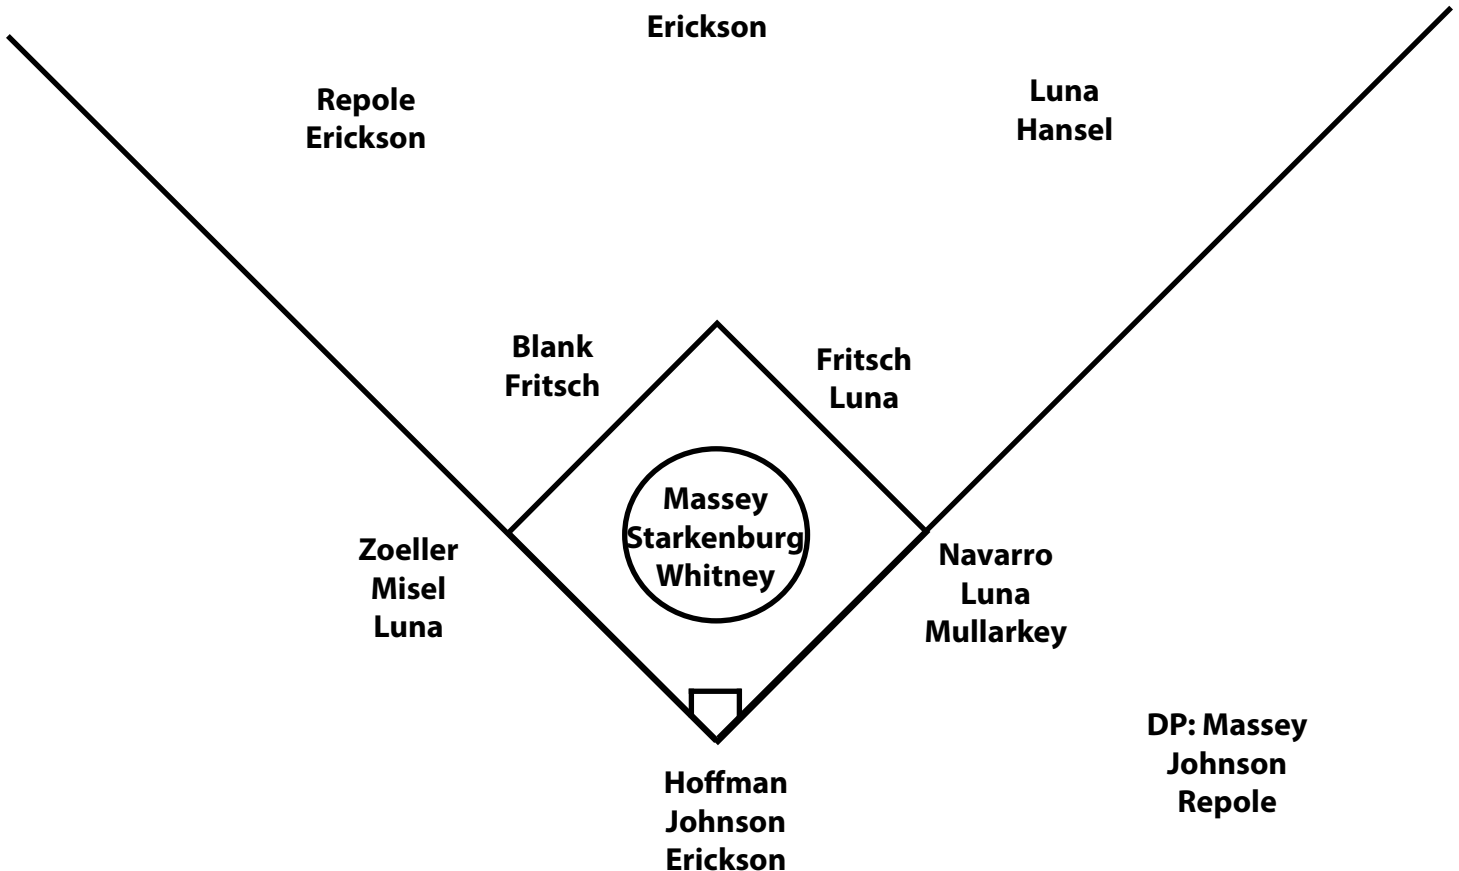

2014 Iowa Individual Team Batting Leaders

Batting Avg.	.311, Megan Blank
Games Played	21 (6 players)
Games Started	21 (5 players)
At Bats	67, Michelle Zoeller
Runs	10, Erin Erickson

Hits	19, Megan Blank
Doubles	6, Michelle Zoeller
Triples	2, Megan Blank/Sammi Gyerman
Home Runs	3, Kayla Massey
RBIs	11, Kayla Massey
Total Bases	28, Erin Erickson/Kayla Massey/Michelle Zoeller
Walks	9, Claire Fritsch
Hit by Pitch	4, Whitney Repole
Strikeouts	17, Alyssa Navarro/Whitney Repole
On-Base Percentage	.400, Brianna Luna
Sacrifice Flies	1, Erin Erickson/Claire Fritsch/Brianna Luna
Sacrifice Hits	3, Claire Fritsch
Stolen Bases	4, Claire Fritsch
Stolen Base Attempts	6, Claire Fritsch

2014 Iowa Individual Pitching Leaders

ERA	2.77, Kayla Massey
Wins	3, Shayla Starkenburg
Appearances	14, Kayla Massey
Games Started	12, Kayla Massey
Complete Games	9, Kayla Massey
Shutouts	2, Kayla Massey
Saves	1, Shayla Starkenburg/Micaela Whitney
Innings Pitched	78.1, Kayla Massey
Strikeouts	34, Kayla Massey
Opponent Batting Average	.251, Kayla Massey

HAWKEYE DEFENSIVE DEPTH CHART