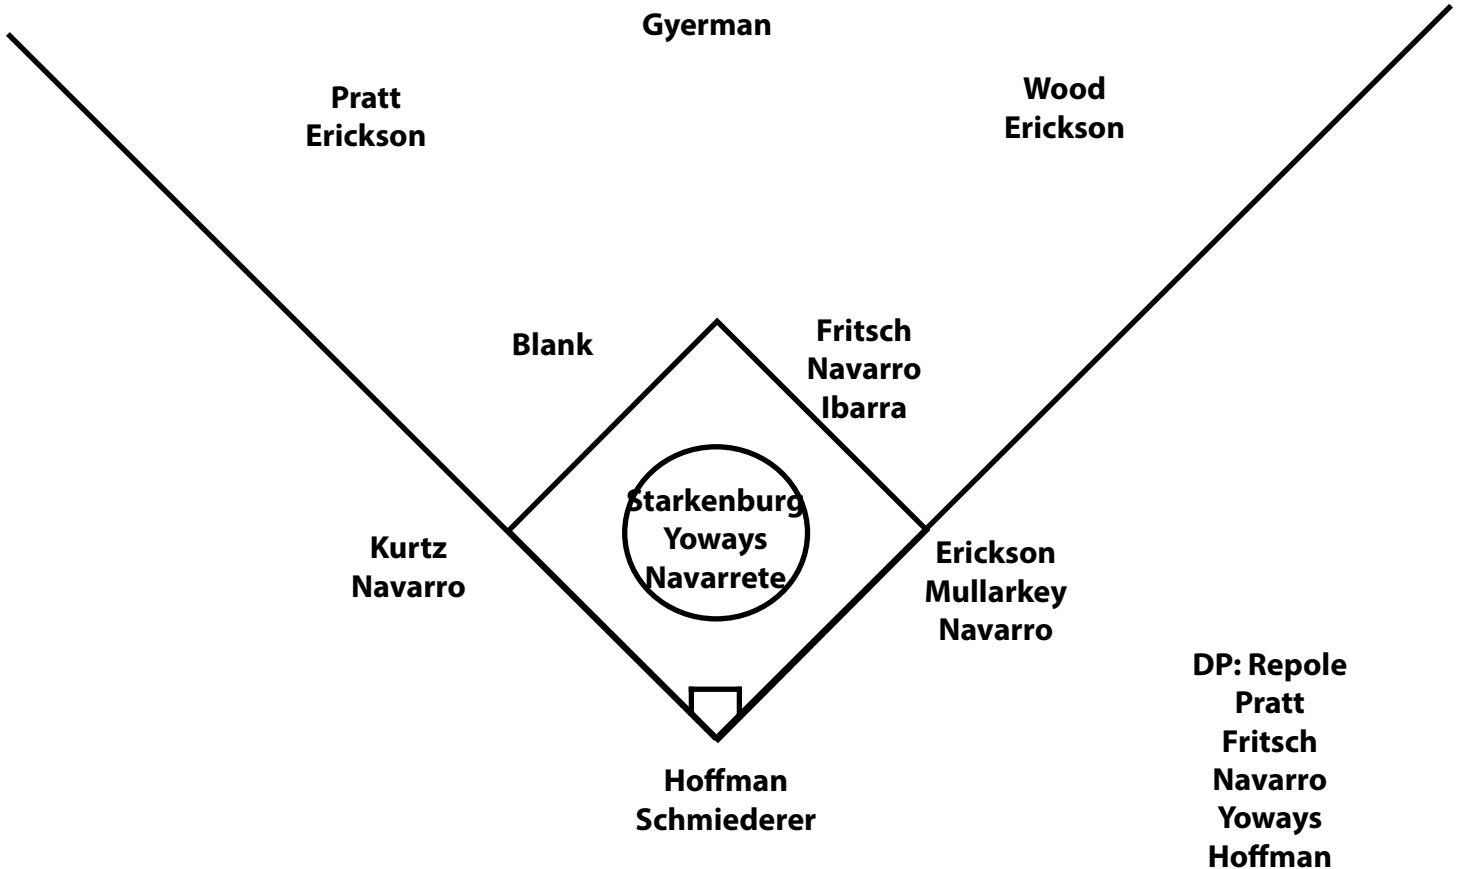

2015 Iowa Individual Team Batting Leaders

Batting Avg.	.429, Megan Blank
Games Played	39 (2 players)
Games Started	39 (2 players)
At Bats	124, Sammi Gyerman
Runs	24, Sammi Gyerman

Hits	48, Megan Blank
Doubles	12, Megan Blank
Triples	1, Sammi Gyerman/Cheyenne Pratt/Angela Schmiederer
Home Runs	4, Megan Blank/Sammi Gyerman/Allie Wood
RBIs	21, Megan Blank/Sammi Gyerman
Total Bases	72, Megan Blank
Walks	12, Erin Erickson/Sammi Gyerman
Hit by Pitch	4, Kaitlyn Mullarkey
Strikeouts	29, Sammi Gyerman
On-Base Percentage	.492, Megan Blank
Sacrifice Flies	1, Megan Blank/Angela Schmiederer
Sacrifice Hits	2, Erin Erickson
Stolen Bases	5, Sammi Gyerman
Stolen Base Attempts	5, Sammi Gyerman

2015 Iowa Individual Pitching Leaders

ERA (7.0 IP min.)	4.86, Shayla Starkenburg
Wins	9, Shayla Starkenburg
Appearances	31, Shayla Starkenburg
Games Started	23, Shayla Starkenburg
Complete Games	18, Shayla Starkenburg
Shutouts	3, Shayla Starkenburg
Saves	n/a
Innings Pitched	149.2, Shayla Starkenburg
Strikeouts	124, Shayla Starkenburg
Opponent Batting Average (7.0 IP min.)	.271, Shayla Starkenburg

2015 Lineup (Based off of previous starters)