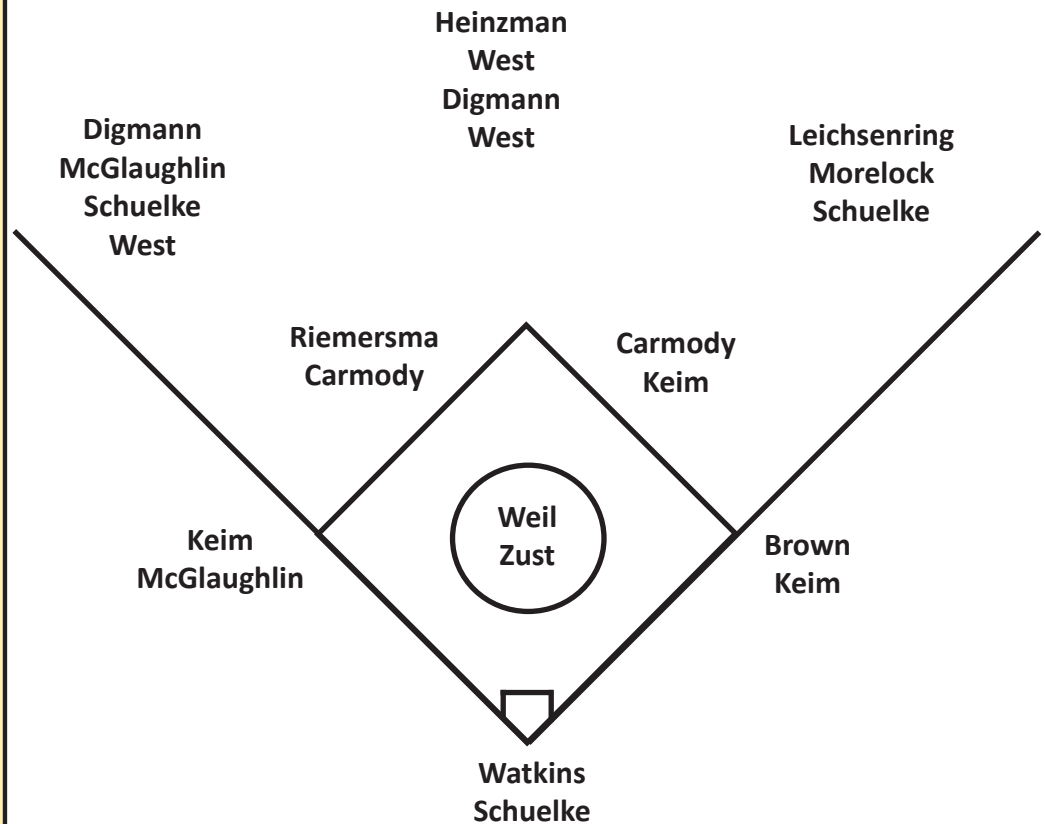

Home Runs	4 (Watkins & McGlaughlin)
RBI	30 (McGlaughlin)
Total Bases	56 (McGlaughlin)
Slugging Pct.	.561 (Watkins)
Walks	13 (Brown)
Hit by Pitch	4 (Watkins)
Strikeouts	20 (Brown)
On-Base Percentage	.419 (Heinzman)
Sacrifice Flies	1 (five players)
Sacrifice Hits	9 (Brown)
Stolen Bases	13 (West)
Stolen Base Attempts	15 (West)

Iowa's Individual Team Batting Leaders

Batting Avg.	.355 (McGlaughlin)
Games Played	32 (six players)
Games Started	32 (four players)
At Bats	102 (McGlaughlin)
Runs Scored	19 (Carmody)
Hits	36 (McGlaughlin)
Doubles	8 (McGlaughlin)
Triples	2 (three players)

Iowa's Individual Pitching Leaders

ERA	1.04 (Weil)
Wins	13 (Weil & Zust)
Appearances	24 (Weil)
Games Started	16 (Weil & Zust)
Complete Games	13 (Weil)
Shutouts	7 (Weil)
Saves	3 (Weil)
Innings Pitched	121.2 (Weil)
Strikeouts	173 (Weil)
Opponent Batting Average	.128 (Weil)

Hawkeye Defensive Depth Chart