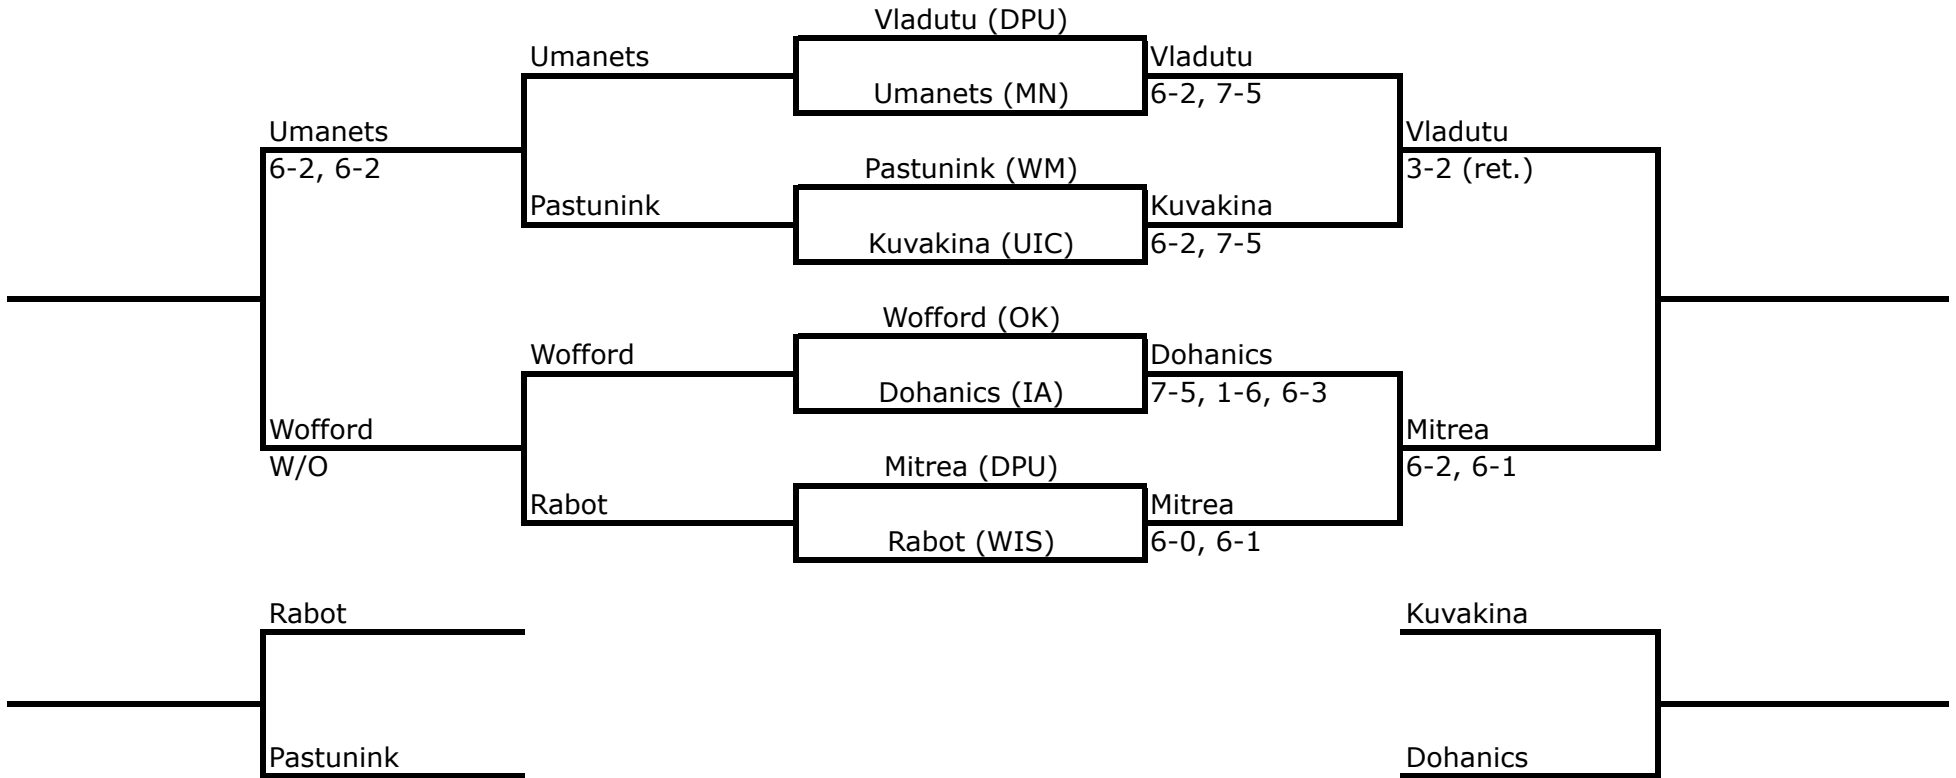

Wildcat Invite

Hosted by Northwestern University (Oct. 12-14, 2012)

SINGLES

PURPLE DRAW

Wildcat Invite

Hosted by Northwestern University (Oct. 12-14, 2012)

SINGLES

WHITE DRAW

Wildcat Invite

Hosted by Northwestern University (Oct. 12-14, 2012)

SINGLES

BLACK DRAW

Wildcat Invite

Hosted by Northwestern University (Oct. 12-14, 2012)

SINGLES

RED DRAW