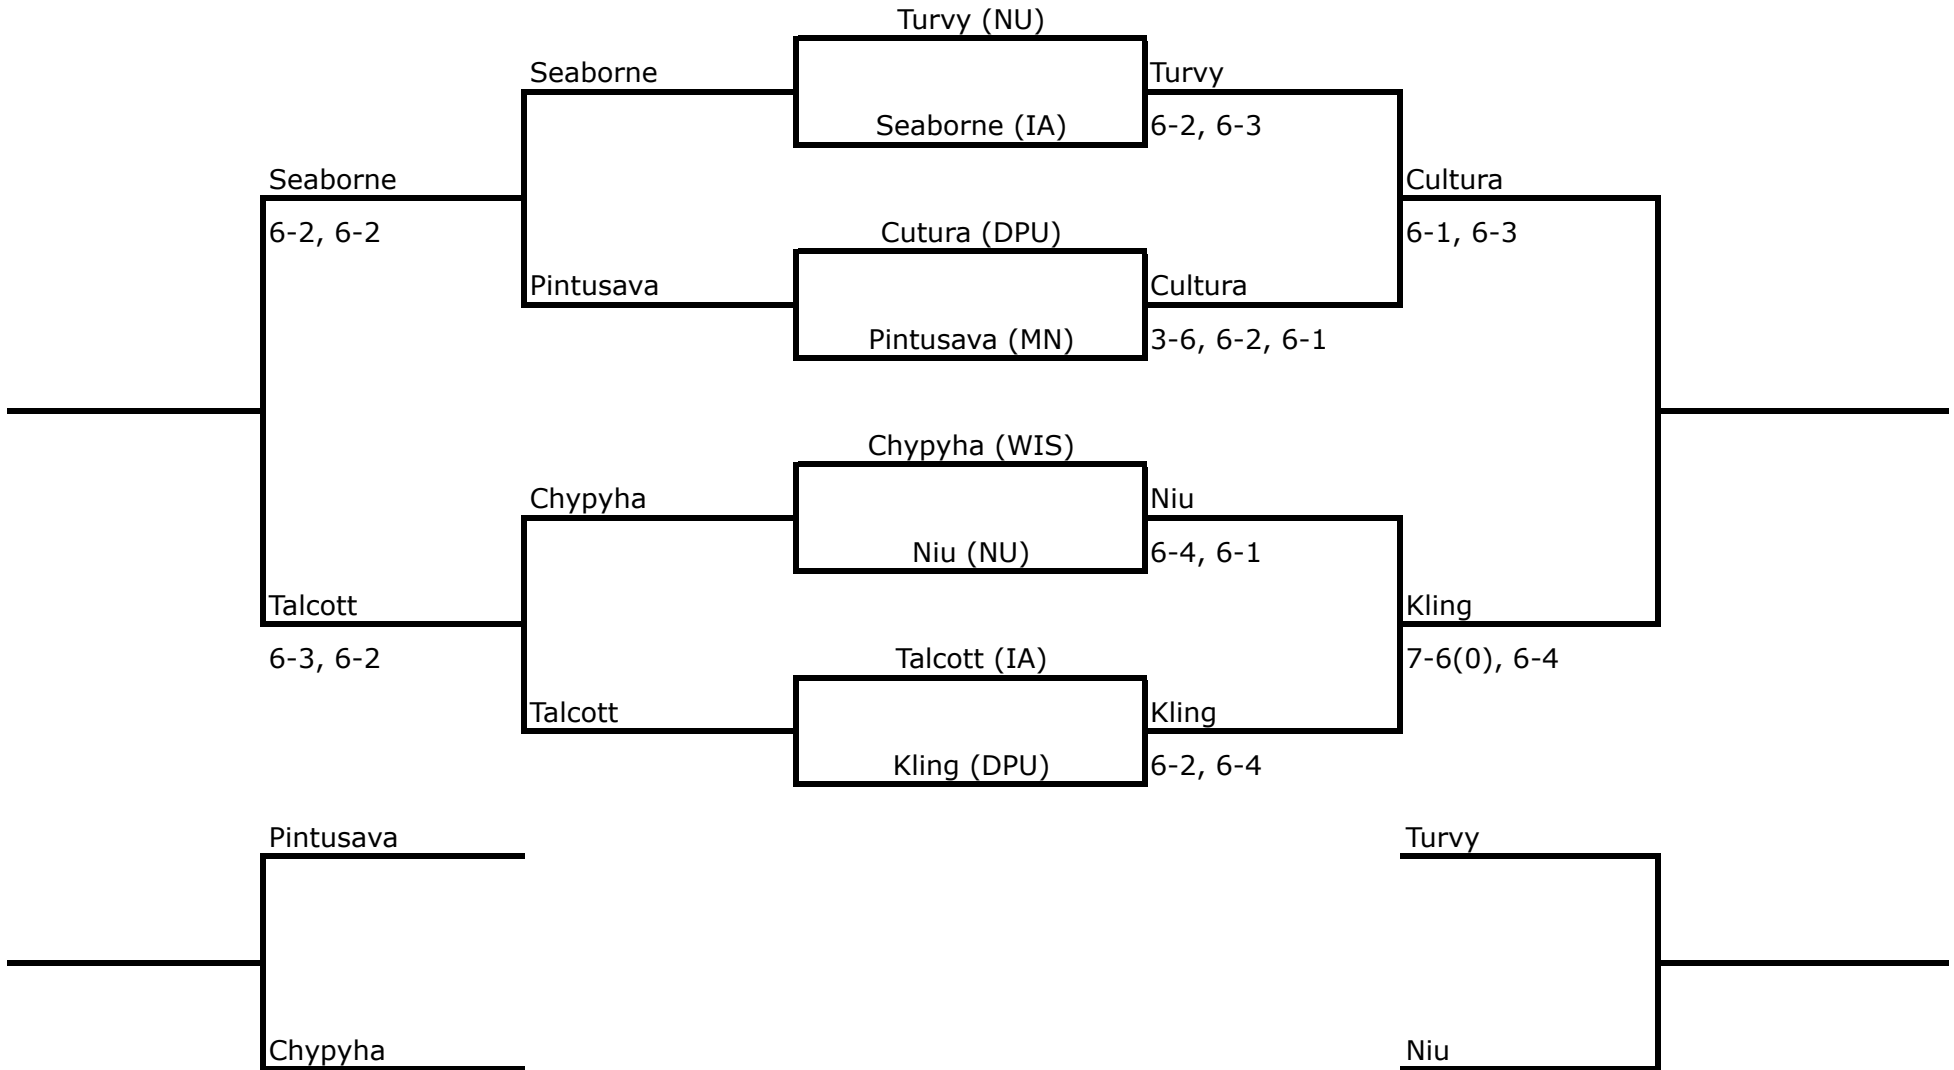

Wildcat Invite

Hosted by Northwestern University (Oct. 12-14, 2012)

SINGLES

PURPLE DRAW

Wildcat Invite

Hosted by Northwestern University (Oct. 12-14, 2012)

SINGLES

WHITE DRAW

Wildcat Invite

Hosted by Northwestern University (Oct. 12-14, 2012)

SINGLES

BLACK DRAW

Wildcat Invite

Hosted by Northwestern University (Oct. 12-14, 2012)

SINGLES

RED DRAW

BLUE DRAW

Wildcat Invite

Hosted by Northwestern University (Oct. 12-14, 2012)

SINGLES

GREEN DRAW

Wildcat Invite

Hosted by Northwestern University (Oct. 12-14, 2012)

SINGLES