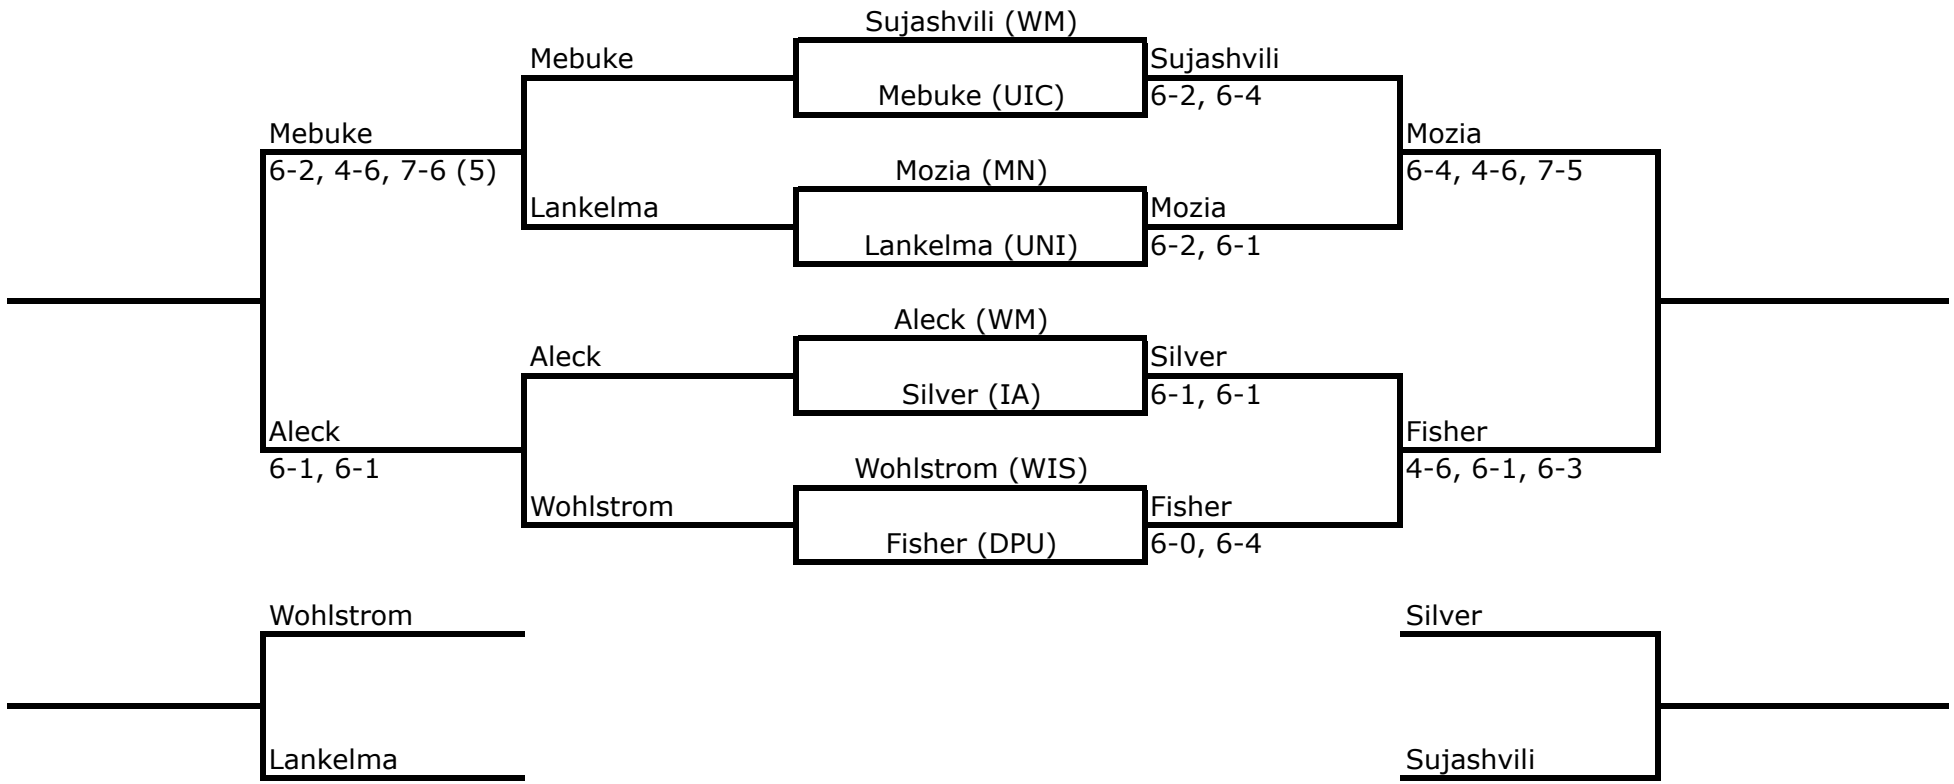

BLUE DRAW

Wildcat Invite

Hosted by Northwestern University (Oct. 12-14, 2012)

SINGLES

GREEN DRAW

Wildcat Invite

Hosted by Northwestern University (Oct. 12-14, 2012)

SINGLES

ORANGE DRAW

Gray (DPU) Moore vs. Gilbert
Gilbert (MN)
Moore (UNI)

Round Robin Format

Moore	vs.	Gilbert
	Moore 6-4, 6-2	
Moore	vs.	Gray
	Moore 6-0, 6-4	
Gray	vs.	Gilbert
	Gilbert 6-0, 6,1	

Wildcat Invite

Hosted by Northwestern University (Oct. 12-14, 2012)