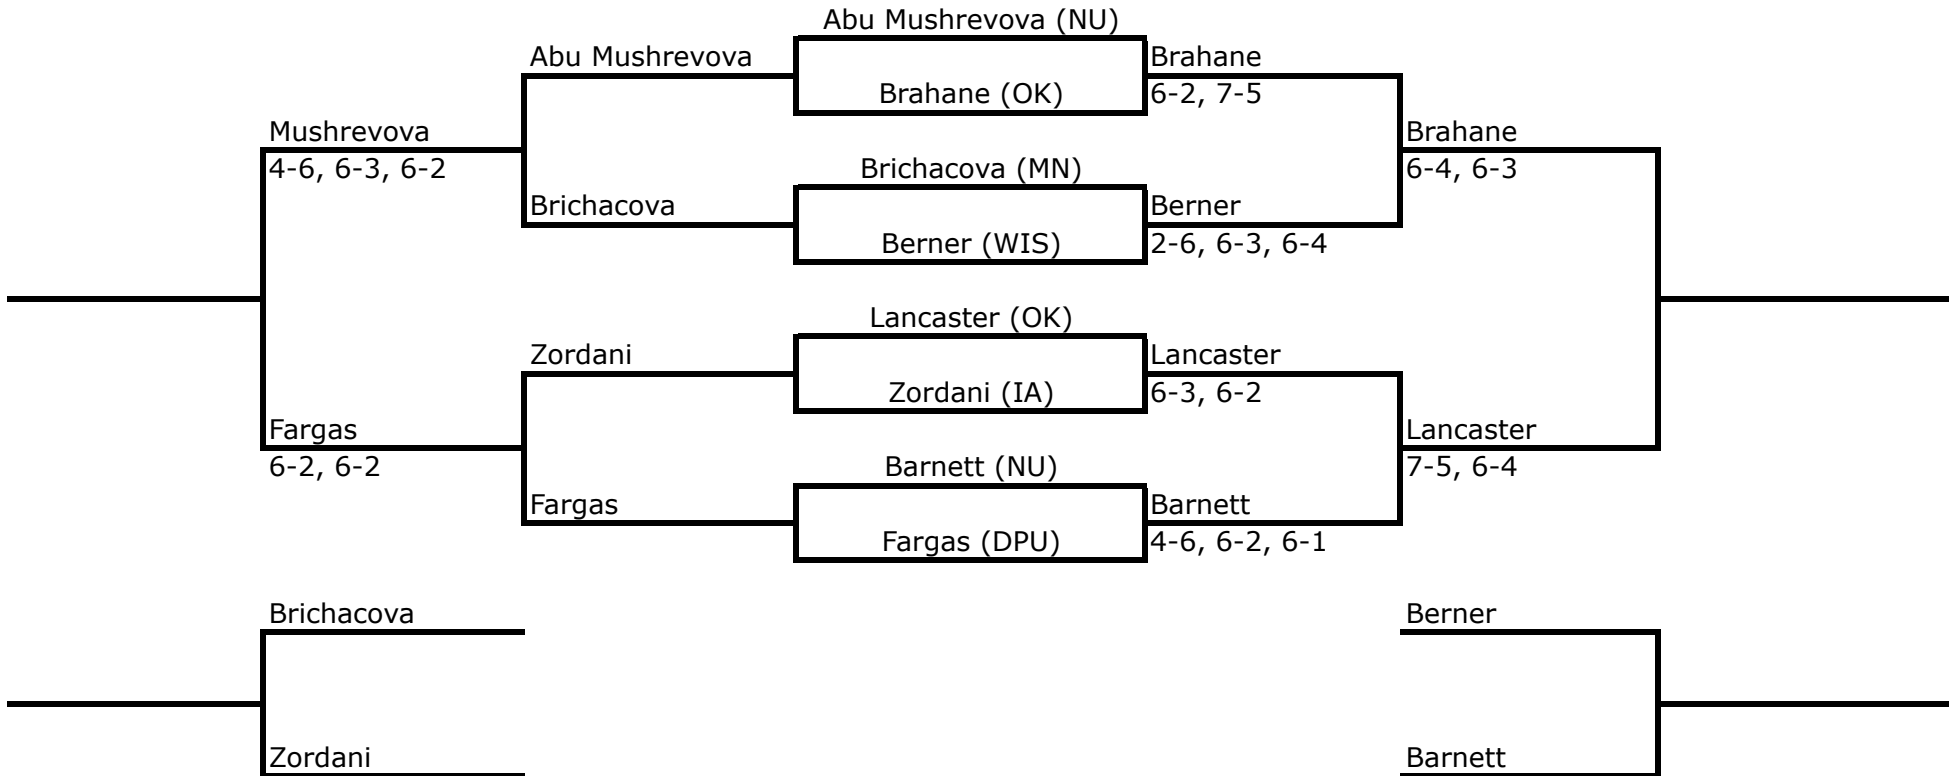

Wildcat Invite

Hosted by Northwestern University (Oct. 12-14, 2012)

SINGLES

PURPLE DRAW

Wildcat Invite

Hosted by Northwestern University (Oct. 12-14, 2012)

SINGLES

WHITE DRAW

Wildcat Invite

Hosted by Northwestern University (Oct. 12-14, 2012)

SINGLES

BLACK DRAW

Wildcat Invite

Hosted by Northwestern University (Oct. 12-14, 2012)

SINGLES

RED DRAW