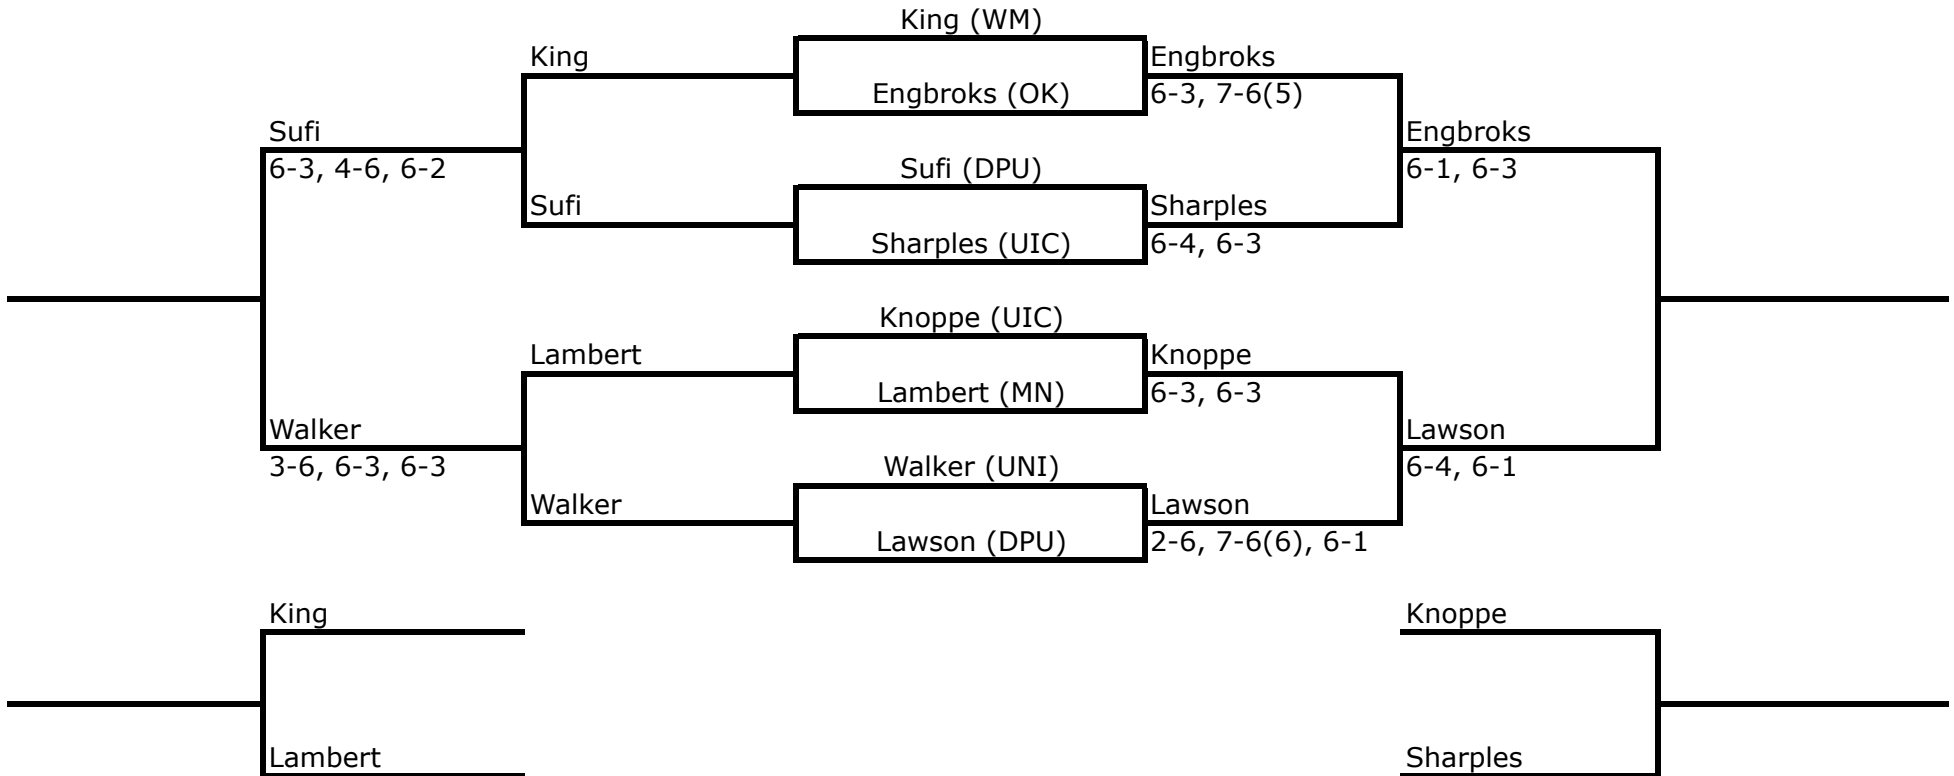

Wildcat Invite

Hosted by Northwestern University (Oct. 12-14, 2012)

SINGLES

BLACK DRAW

Wildcat Invite

Hosted by Northwestern University (Oct. 12-14, 2012)

SINGLES

RED DRAW

Extra Match

Vladutu

vs.

Wofford

Vladutu 6-0, 6-4

Wildcat Invite

Hosted by Northwestern University (Oct. 12-14, 2012)

SINGLES

BLUE DRAW

Wildcat Invite

Hosted by Northwestern University (Oct. 12-14, 2012)

SINGLES

GREEN DRAW

Wildcat Invite

Hosted by Northwestern University (Oct. 12-14, 2012)

SINGLES