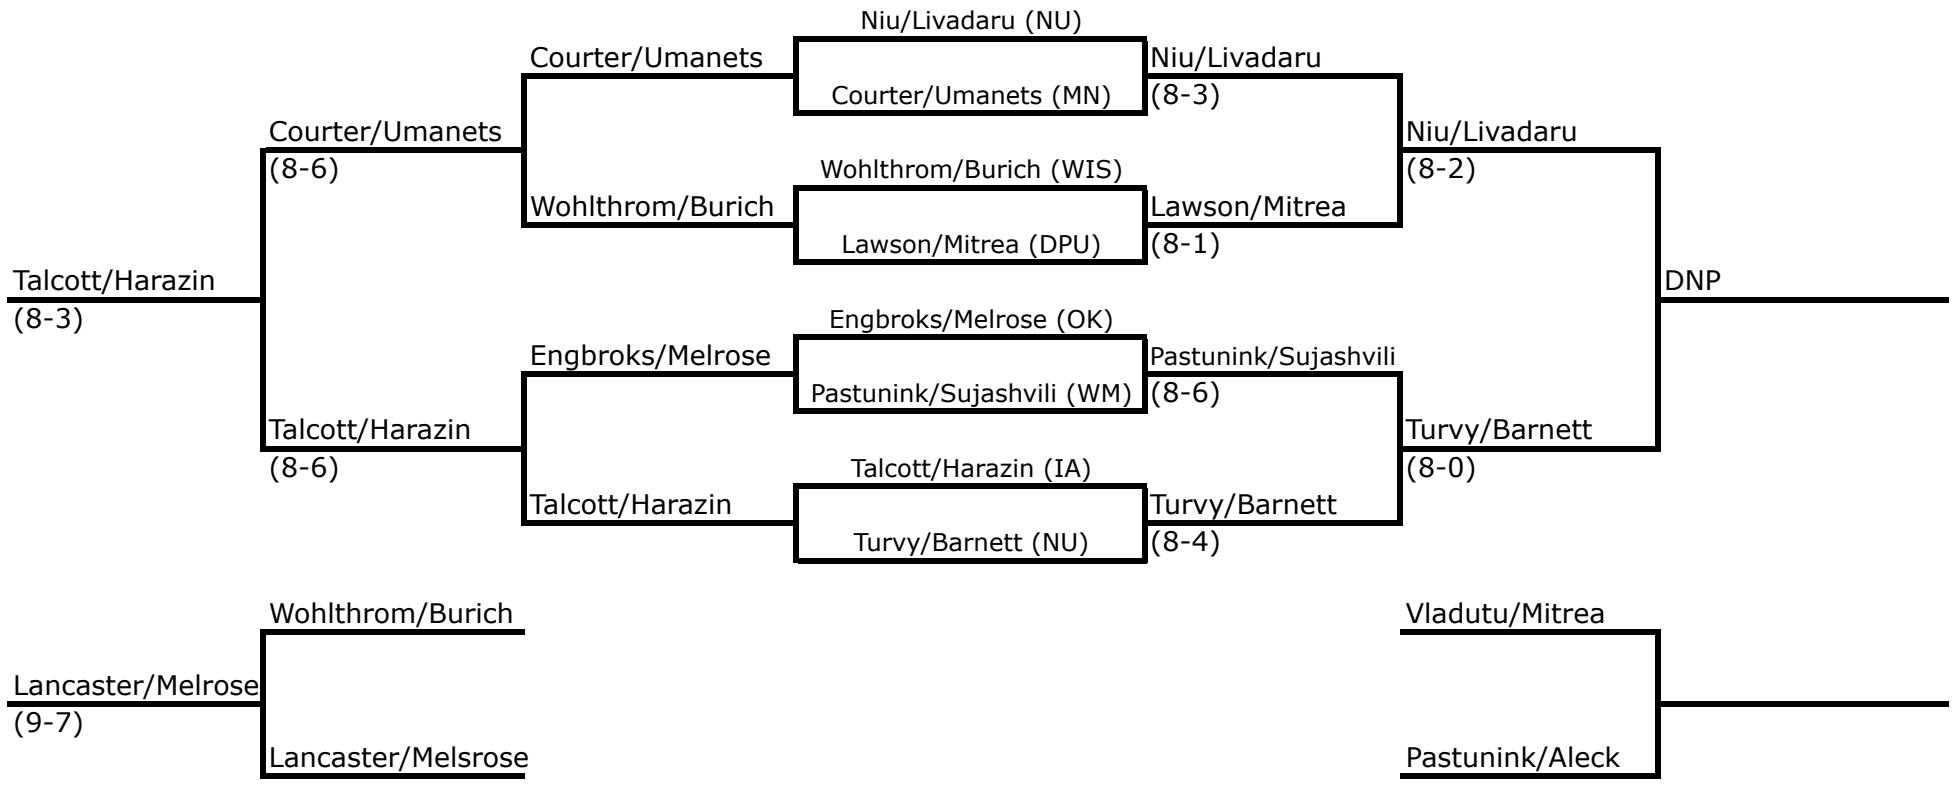

ORANGE DRAW

Gray (DPU) Moore vs. Gilbert
Gilbert (MN)
Moore (UNI)

Round Robin Format

Moore	vs.	Gilbert
	Moore 6-4, 6-2	
Moore	vs.	Gray
	Moore 6-0, 6-4	
Gray	vs.	Gilbert
	Gilbert 6-0, 6,1	

Wildcat Invite

Hosted by Northwestern University (Oct. 12-14, 2012)

DOUBLES

PURPLE DRAW

Wildcat Invite

Hosted by Northwestern University (Oct. 12-14, 2012)

DOUBLES

WHITE DRAW

Wildcat Invite

Hosted by Northwestern University (Oct. 12-14, 2012)