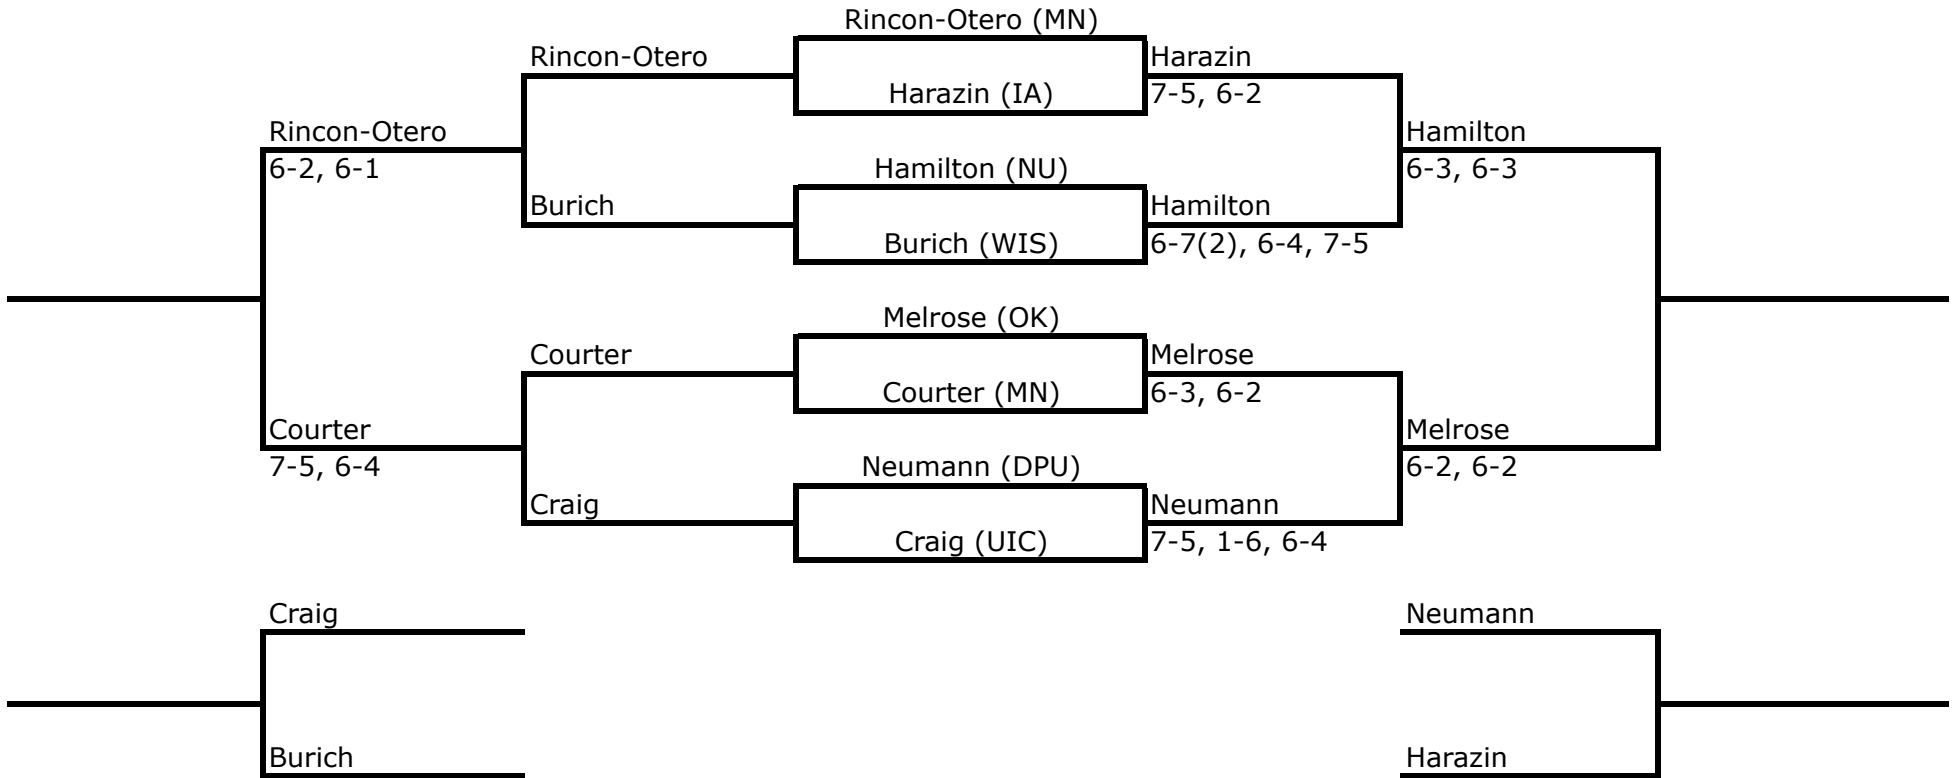

Wildcat Invite

Hosted by Northwestern University (Oct. 12-14, 2012)

SINGLES

PURPLE DRAW

Wildcat Invite

Hosted by Northwestern University (Oct. 12-14, 2012)

SINGLES

WHITE DRAW

Wildcat Invite

Hosted by Northwestern University (Oct. 12-14, 2012)

SINGLES

BLACK DRAW

Wildcat Invite

Hosted by Northwestern University (Oct. 12-14, 2012)

SINGLES

RED DRAW