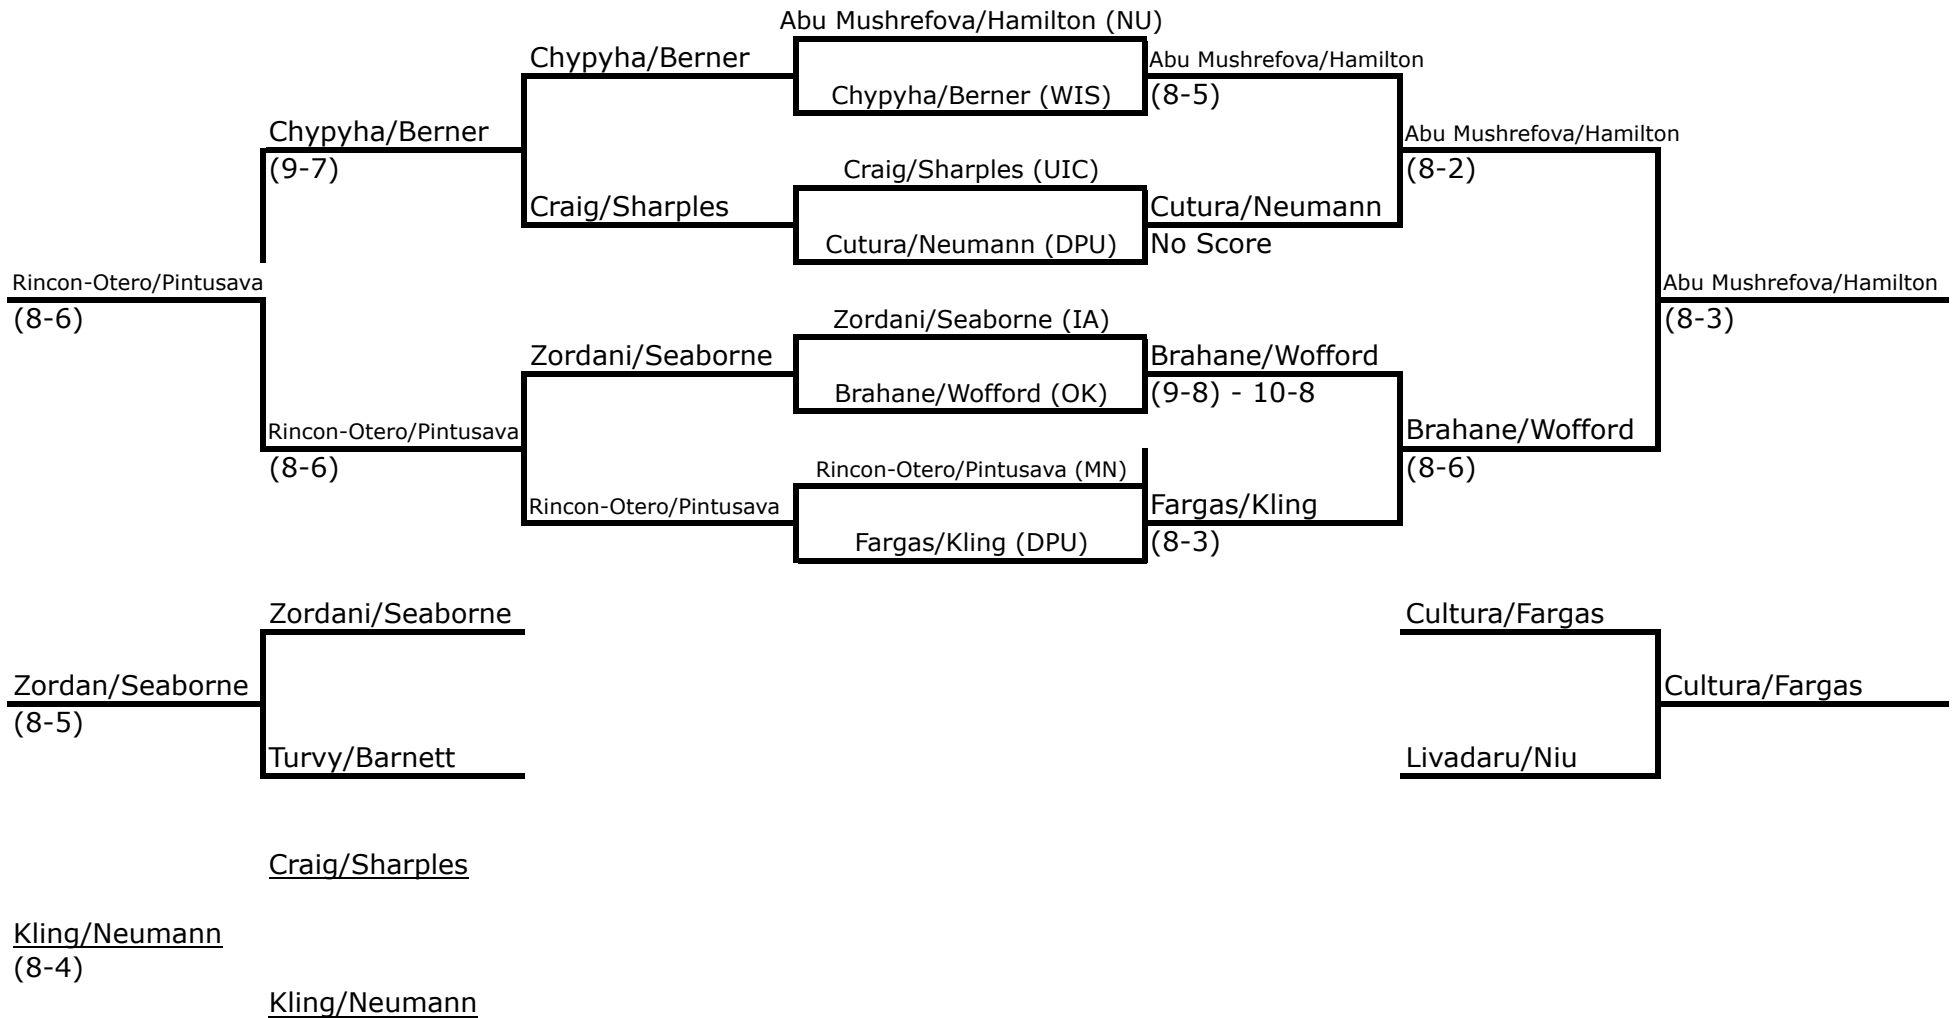

Wildcat Invite

Hosted by Northwestern University (Oct. 12-14, 2012)

SINGLES

BLACK DRAW

Wildcat Invite

Hosted by Northwestern University (Oct. 12-14, 2012)

SINGLES

RED DRAW

BLUE DRAW

Wildcat Invite

Hosted by Northwestern University (Oct. 12-14, 2012)

SINGLES

GREEN DRAW

Wildcat Invite

Hosted by Northwestern University (Oct. 12-14, 2012)

SINGLES

ORANGE DRAW

Gray (DPU) Moore vs. Gilbert
Gilbert (MN)
Moore (UNI)

Round Robin Format

Moore	vs.	Gilbert
	Moore 6-4, 6-2	
Moore	vs.	Gray
	Moore 6-0, 6-4	
Gray	vs.	Gilbert
	Gilbert 6-0, 6,1	

Wildcat Invite

Hosted by Northwestern University (Oct. 12-14, 2012)

DOUBLES

PURPLE DRAW

Wildcat Invite

Hosted by Northwestern University (Oct. 12-14, 2012)

DOUBLES

WHITE DRAW

Wildcat Invite

Hosted by Northwestern University (Oct. 12-14, 2012)